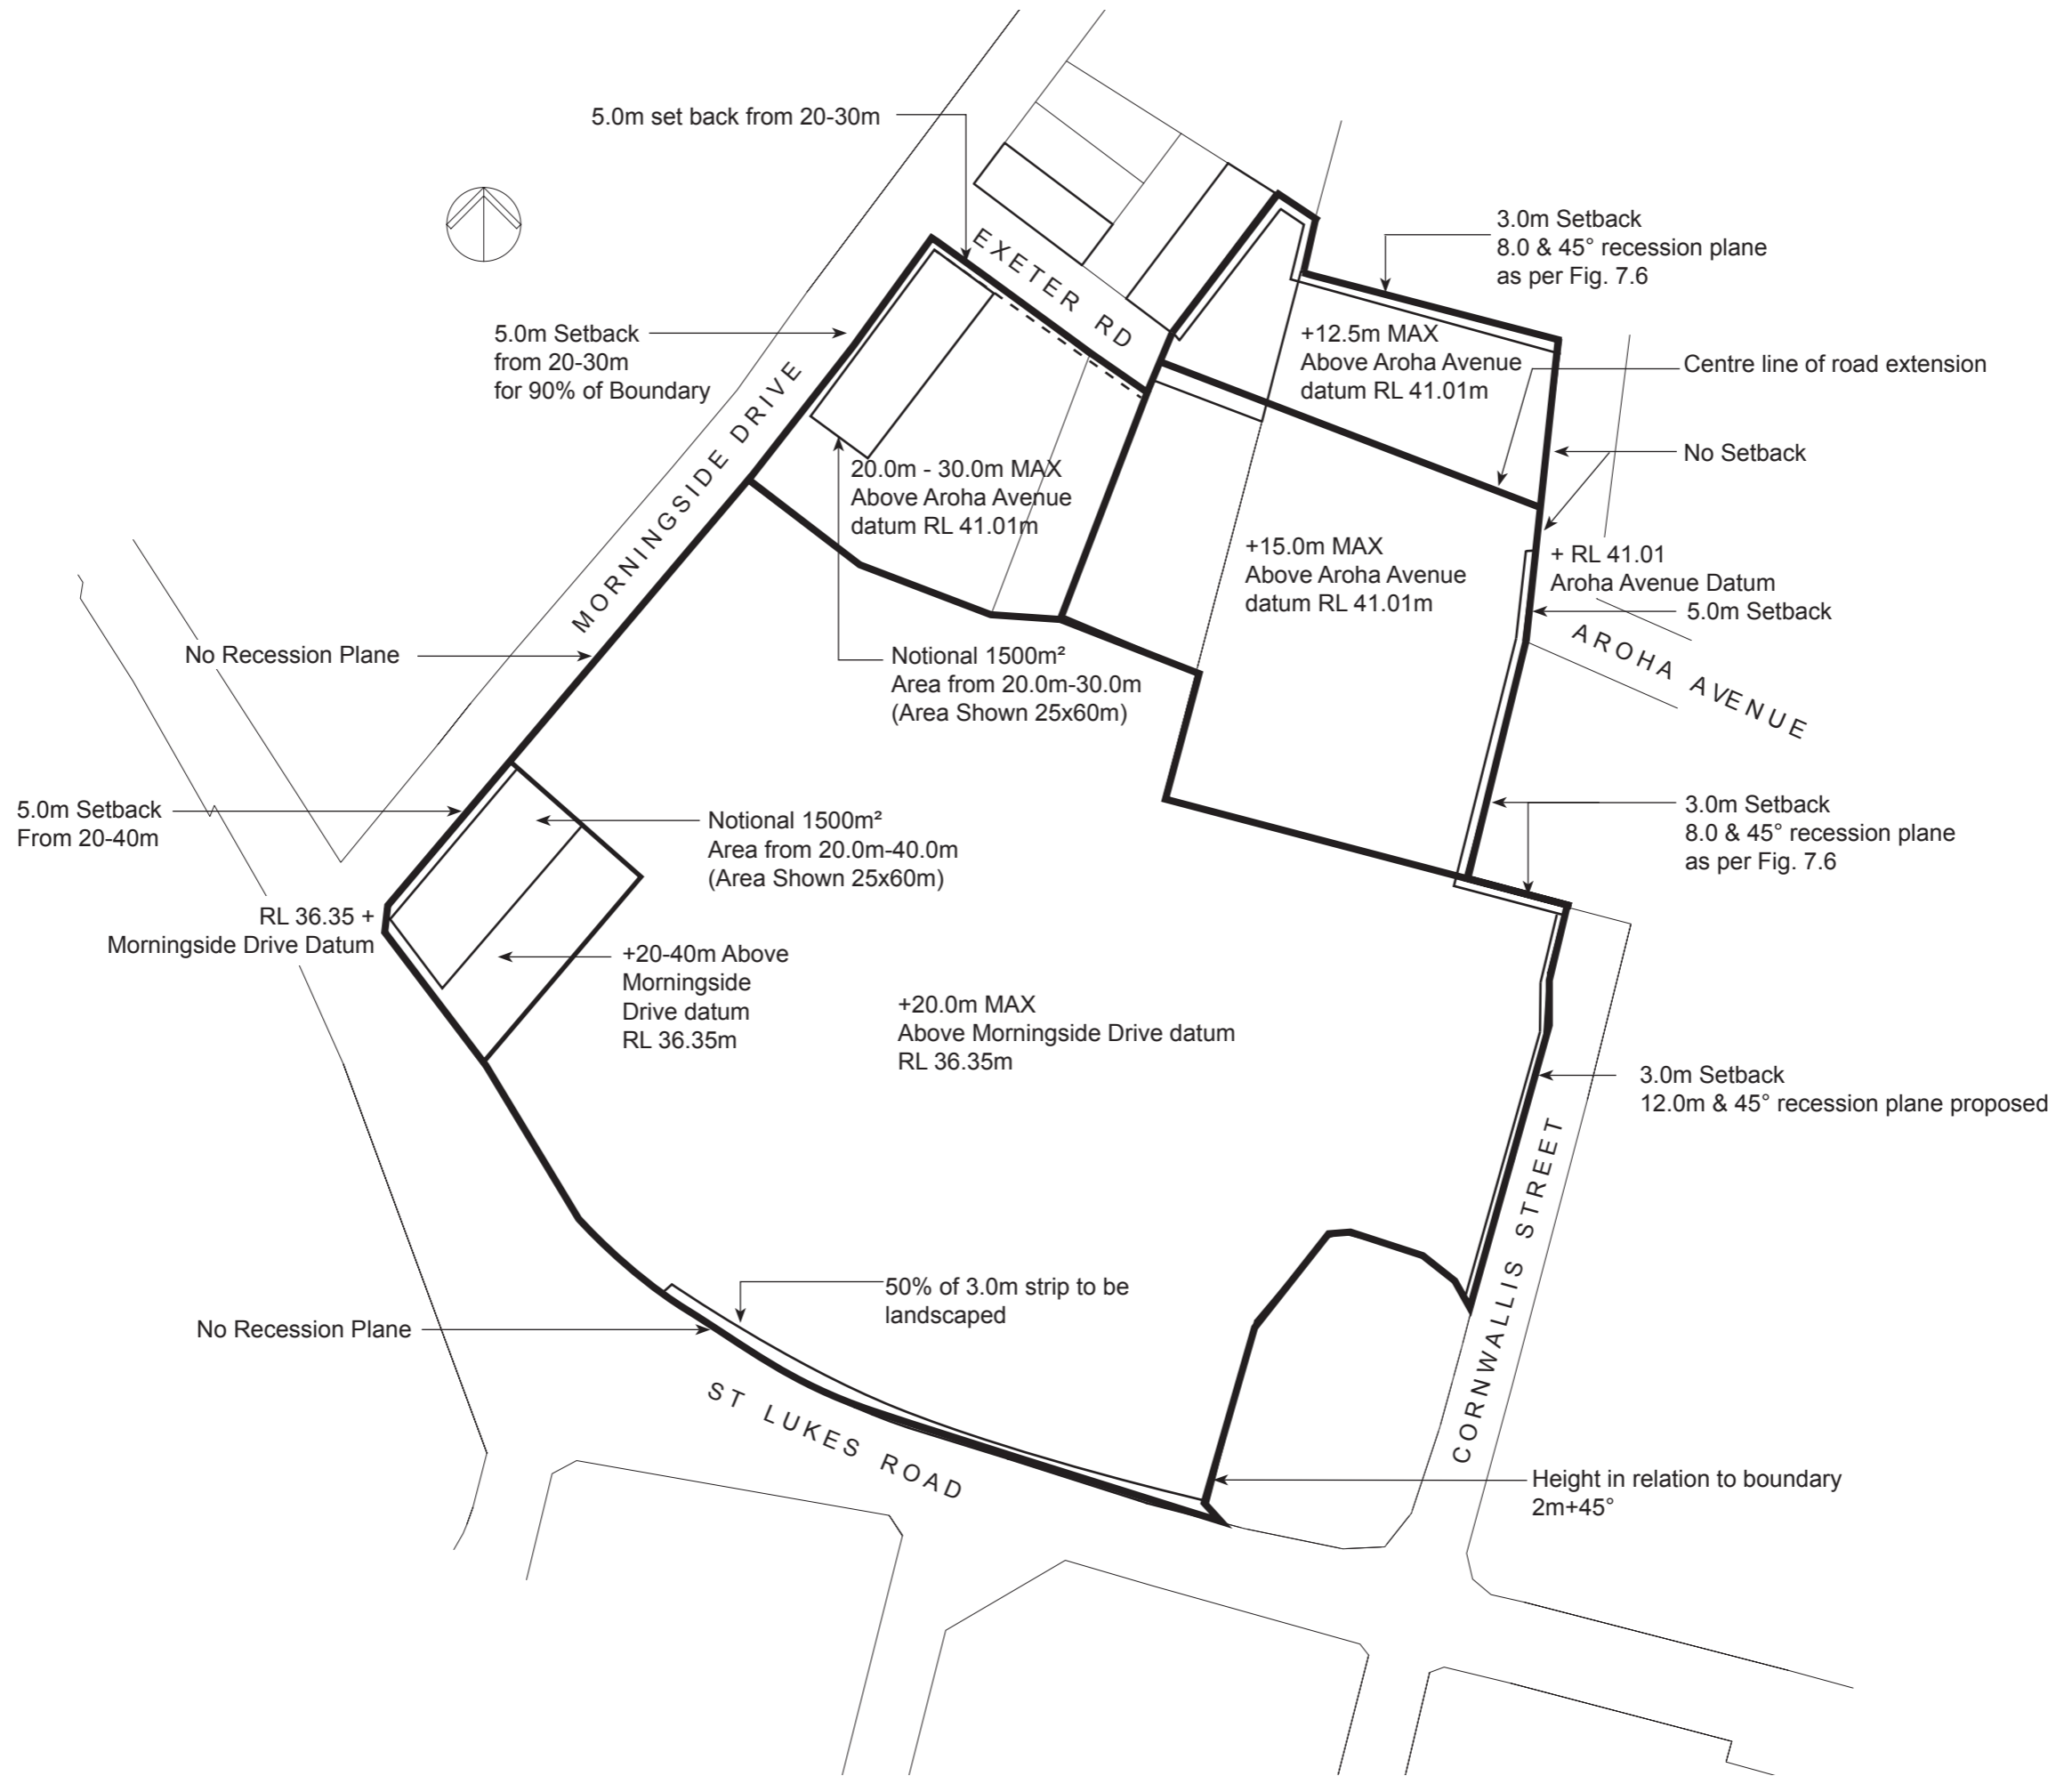

EXISTING SITE DEVELOPMENT CONTROLS

WESTFIELD ST LUKES
SITE DEVELOPMENT CONTROLS

WESTFIELD ST LUKES
SITE DEVELOPMENT CONTROLS

PROPOSED SITE DEVELOPMENT CONTROLS

Sheet: SK-11 Rev A
Scale: N/A
Date: January 2009

Application for
Private Plan Change