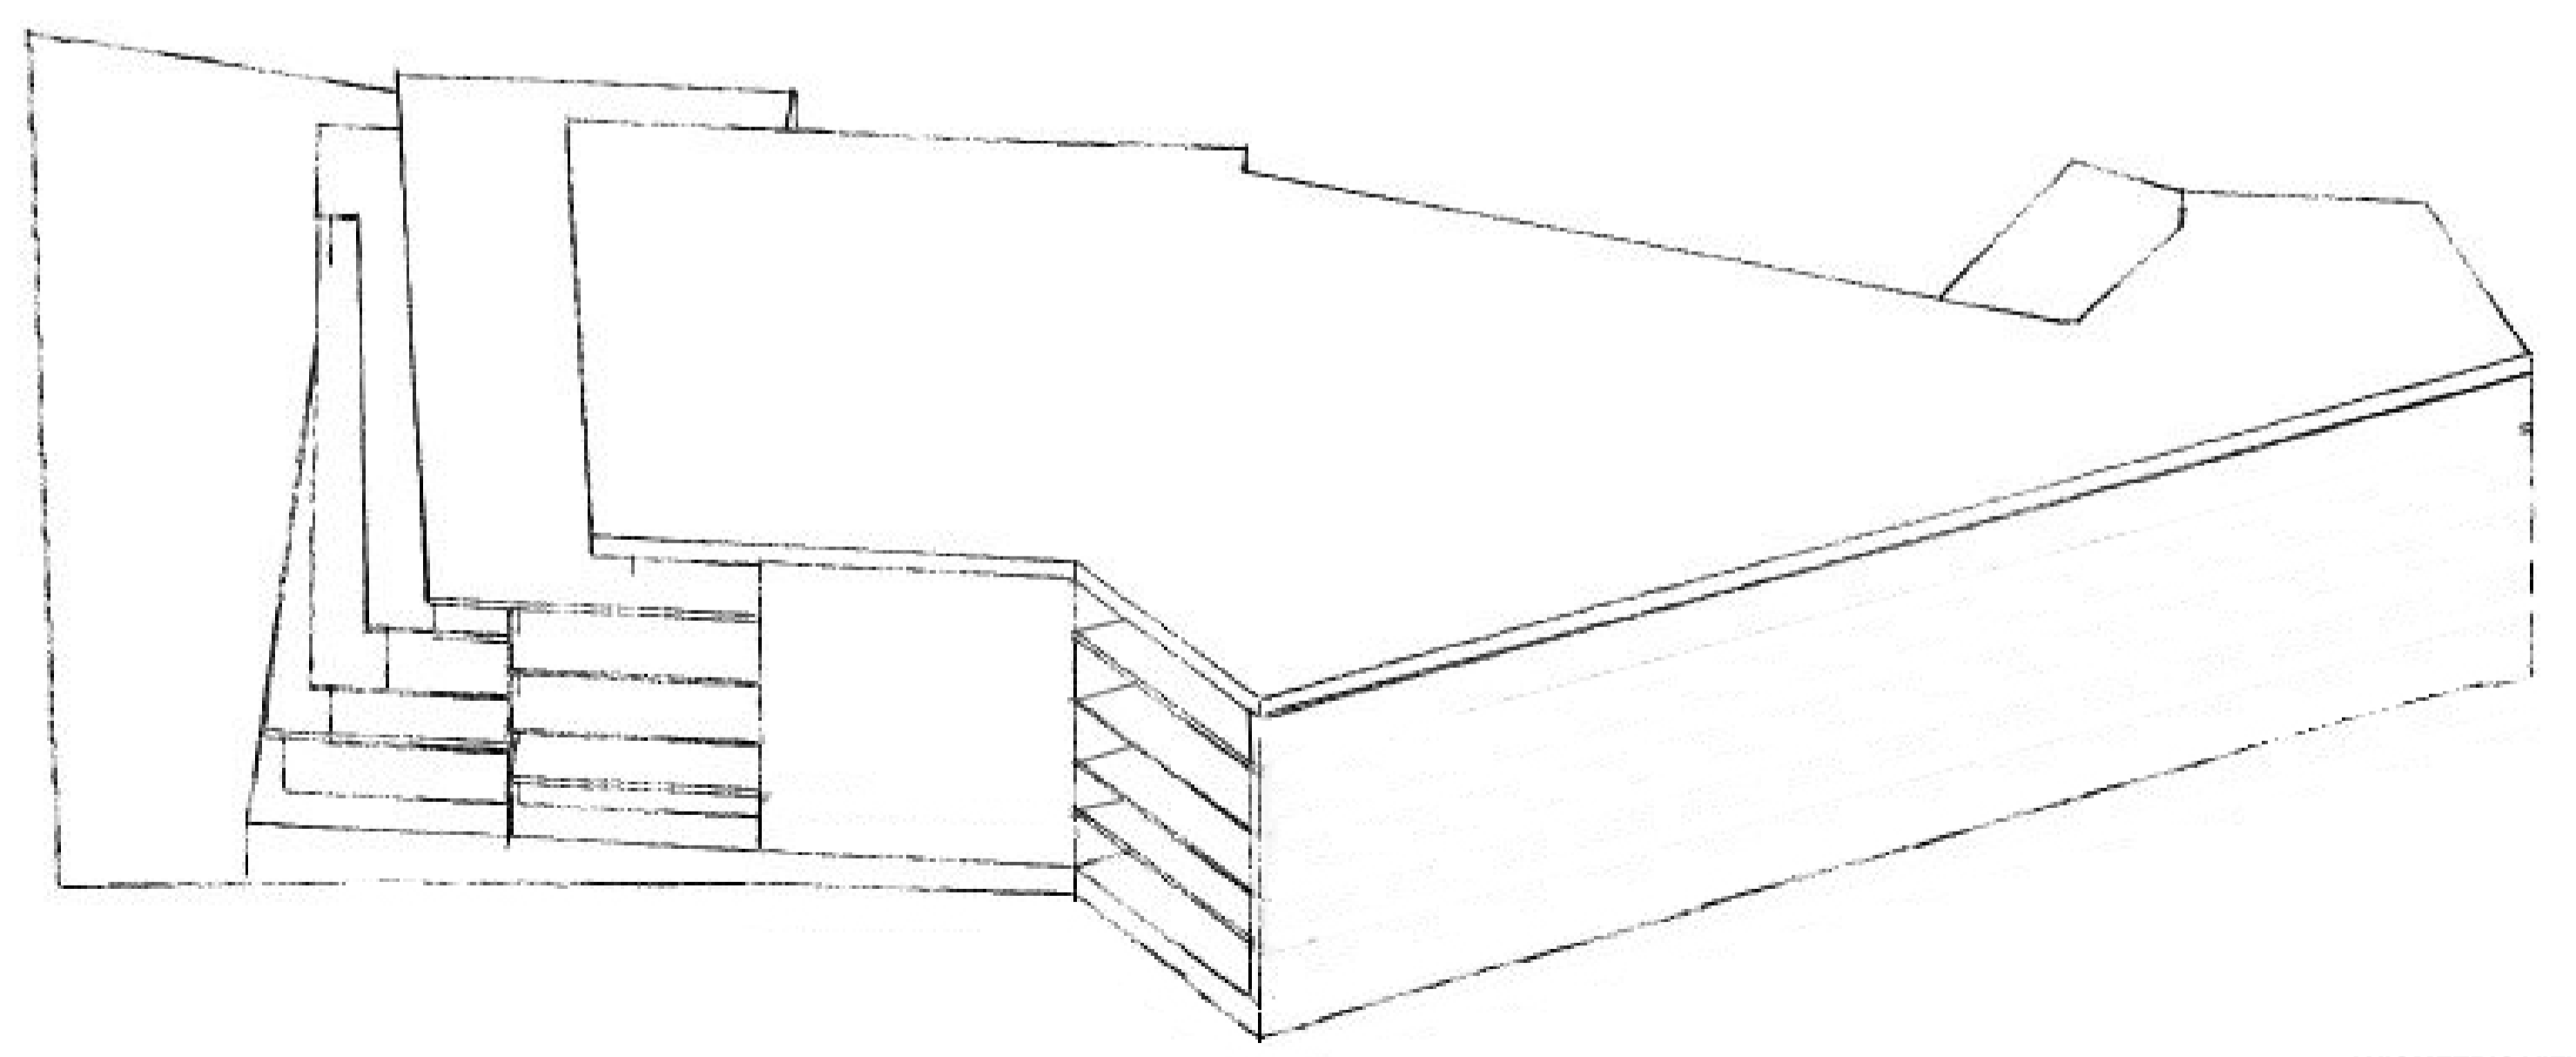

AXIOMETRIC VIEW A

AXIOMETRIC VIEW B

Job Title		83 Remuera Rd	
For		Remuera Apartments Ltd	
At		172 McLeod Rd Te Atatu Auckland	
	Job Ref	0511	
	Drawn	bg	
	Checked	bg	
	Creation Date	04/11/08	

Drawing Title		Building analysis	
Drawing Number	Scale		
104	1:0.1667		
ALL DIMENSIONS TO BE VERIFIED ON SITE			