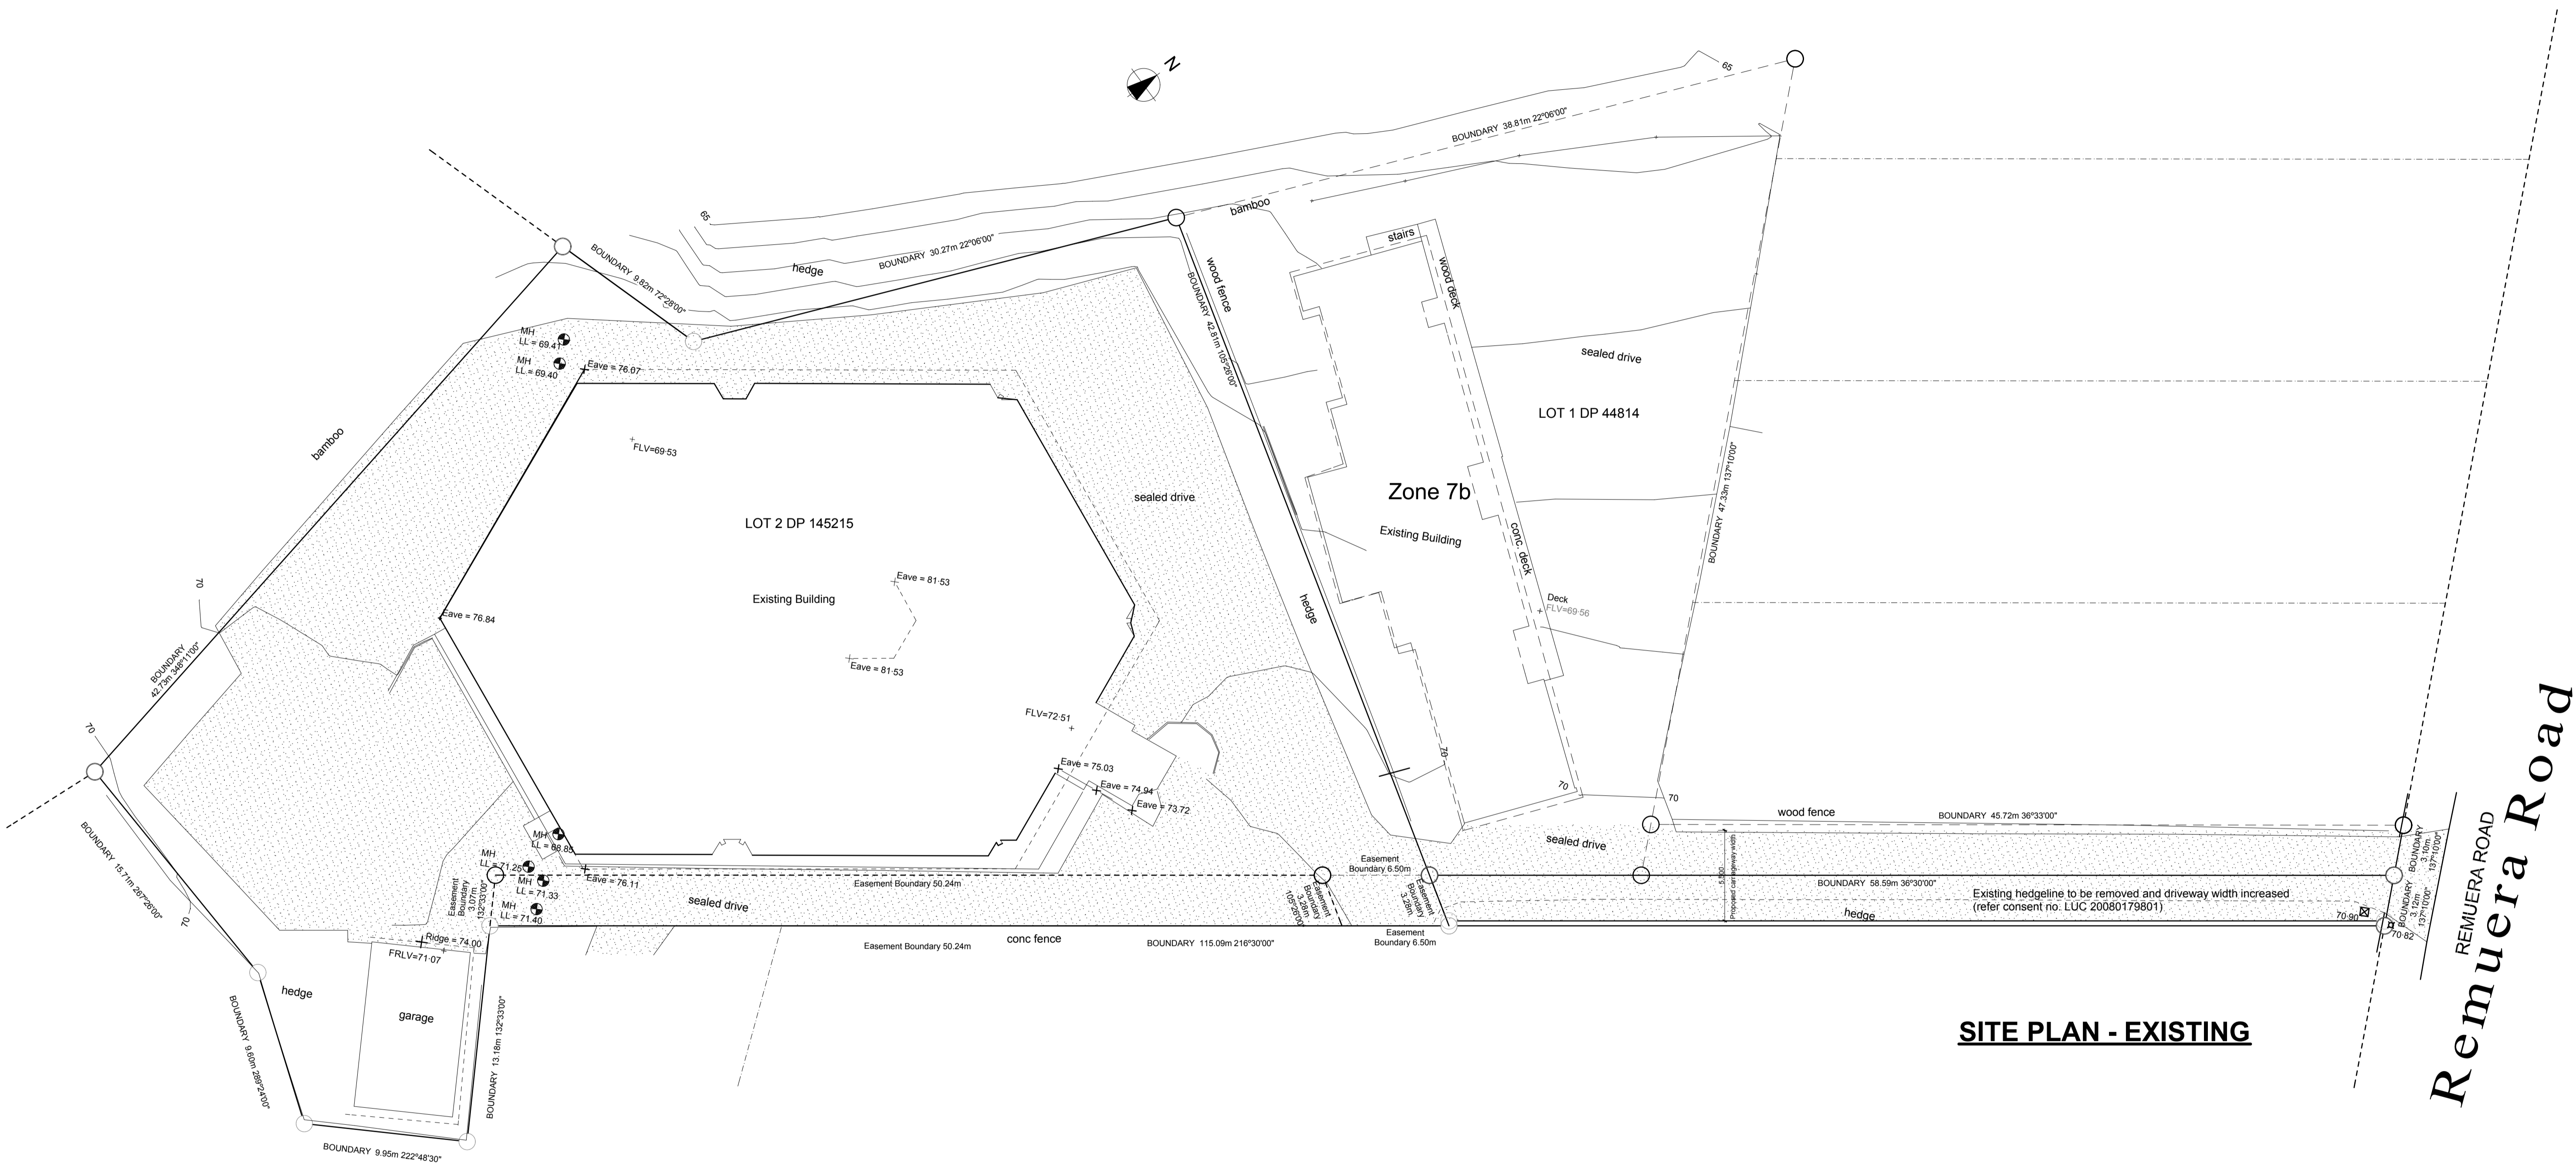

83 Remuera Rd

Lot 2 DP 145215
2831m²

Zone 7b

SITE PLAN - EXISTING

Remuera Road

Job Title 83 Remuera Rd	
For Remuera Apartments Ltd	
172 McLeod Rd Te Atatu Auckland	
	Job Ref 0511
	Drawn bg
	Checked bg
	Creation Date 04/11/08
Drawing Title Site Existing	
Drawing Number 101	Scale 1:200
ALL DIMENSIONS TO BE VERIFIED ON SITE	