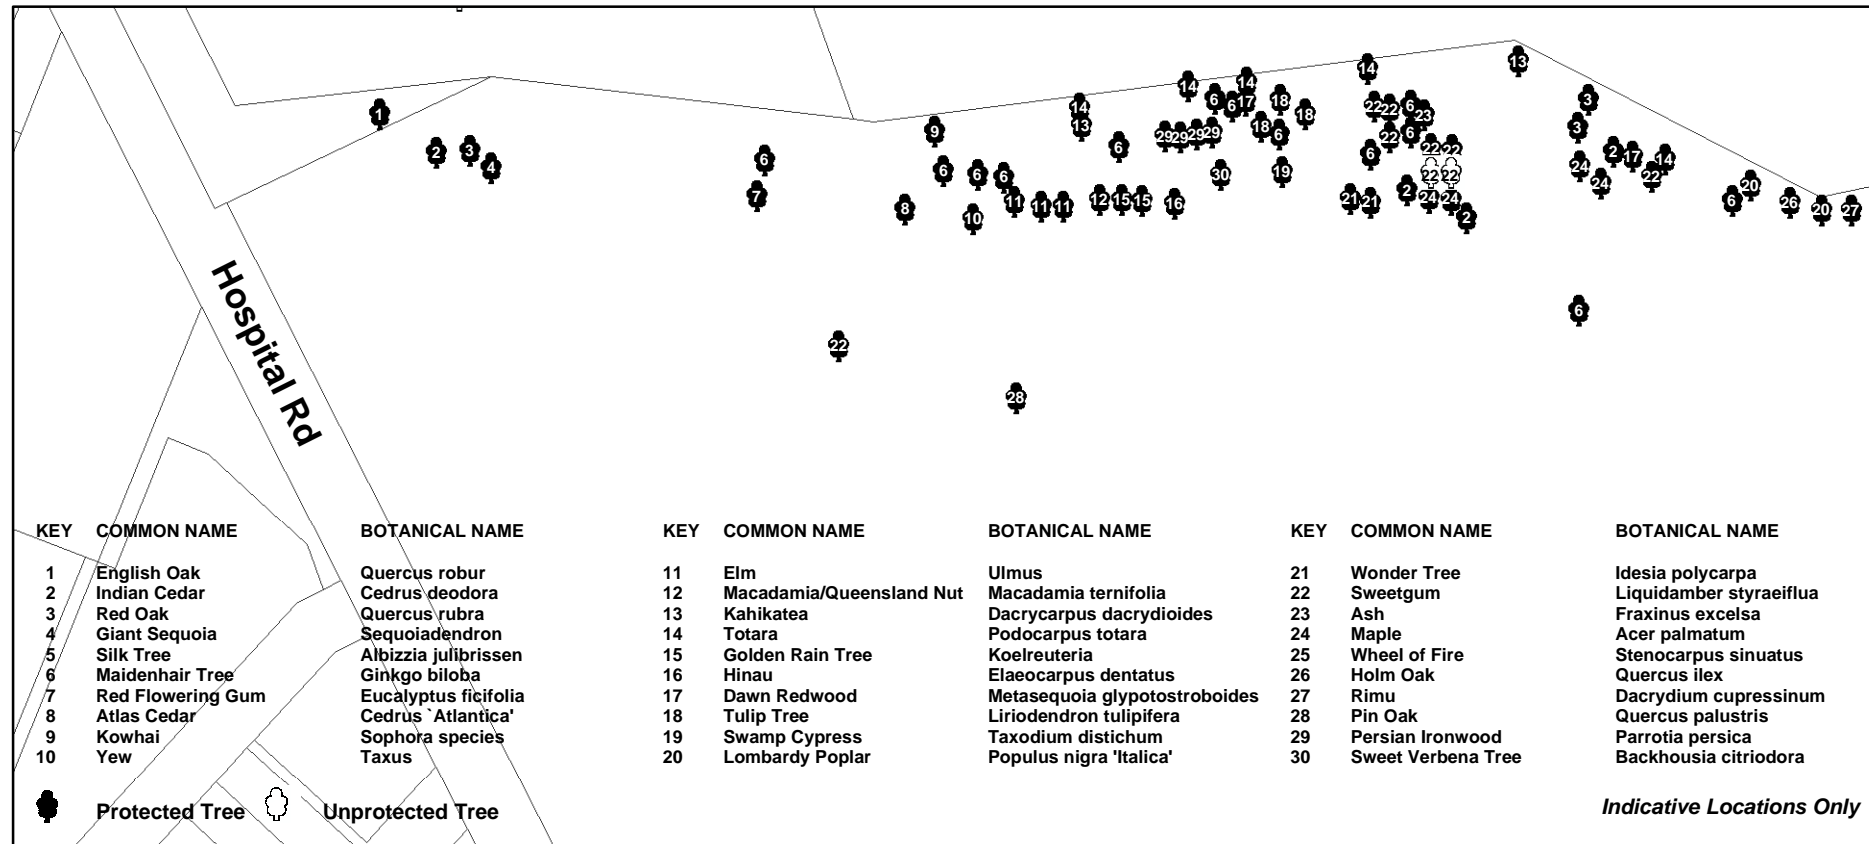

Diagram 9. Papatoetoe Central Primary School, 313S and 317S Great South Road Papatoetoe

Diagram 10. 120A/120B/120C/122/128 Gray Avenue, Papatoetoe

Diagram 12. 650 Great South Road

Diagram 11. Middlemore Hospital, 100 Hospital Road, Middlemore