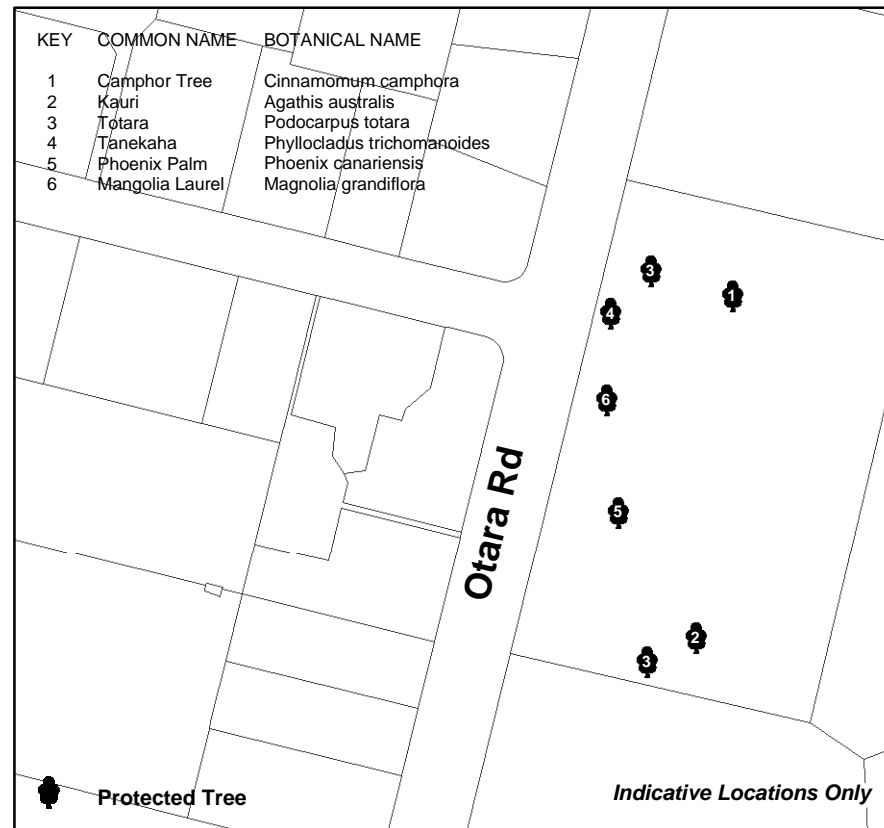

Diagram 1. 87A and 89B Wallace Road, Mangere Bridge

Diagram 3. Massey Homestead, 337R Massey Road, Mangere East

Diagram 2. 25R Timberley Road (George Cox Reserve) and 142 Westney Road, Mangere

Diagram 4. Mangere Intermediate School, 233S Buckland Road, Mangere East

Diagram 5. Manukau Institute of Technology - Southern Campus, 5S Otara Rd, Otara

Diagram 6. 63 Wyllie Road, Papatoetoe

Diagram 7. 69 St George Street, Papatoetoe

Diagram 8. 250 Puhinui Road, Papatoetoe [AM 107]

Diagram 9. Papatoetoe Central Primary School, 313S and 317S Great South Road Papatoetoe

Diagram 10. 120A/120B/120C/122/128 Gray Avenue, Papatoetoe

Diagram 12. 650 Great South Road

Diagram 11. Middlemore Hospital, 100 Hospital Road, Middlemore

Diagram 14. 17R Lochend Place & 159R Aviemore Drive, Howick

Diagram 13. DB Breweries, 7 Bairds Road, Otara / 660 Great South Road, Papatoetoe.

Diagram 15. Hawthorndene Grounds, 280 Botany Road, Howick