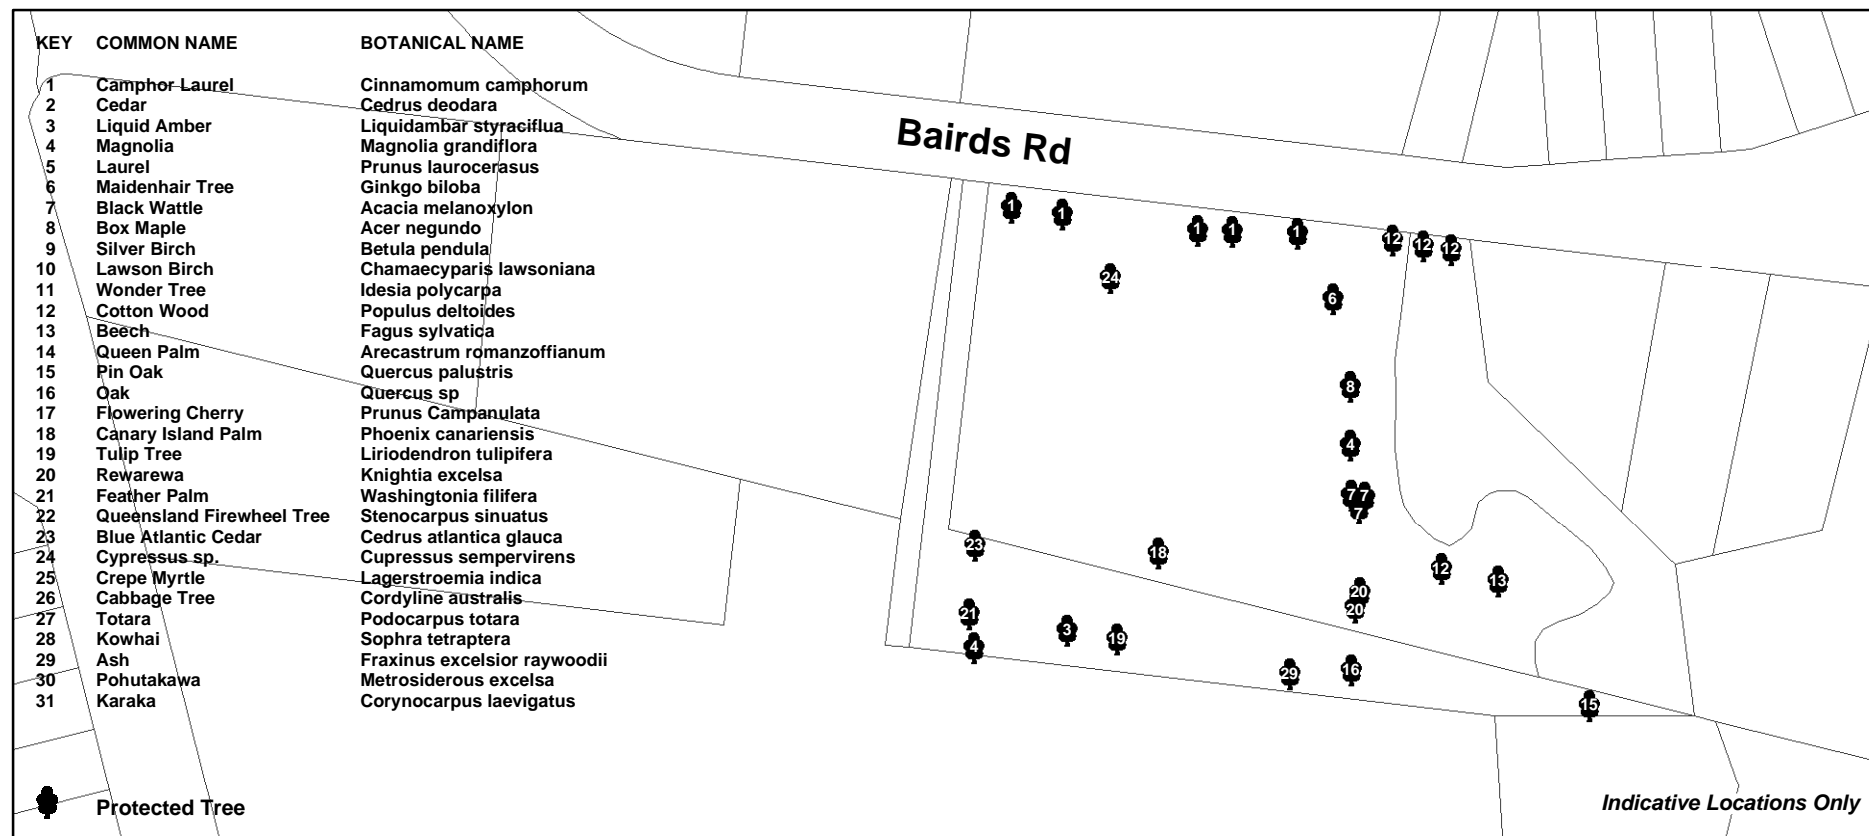

Diagram 14. 17R Lochend Place & 159R Aviemore Drive, Howick

Diagram 13. DB Breweries, 7 Bairds Road, Otara / 660 Great South Road, Papatoetoe.

Diagram 15. Hawthorndene Grounds, 280 Botany Road, Howick