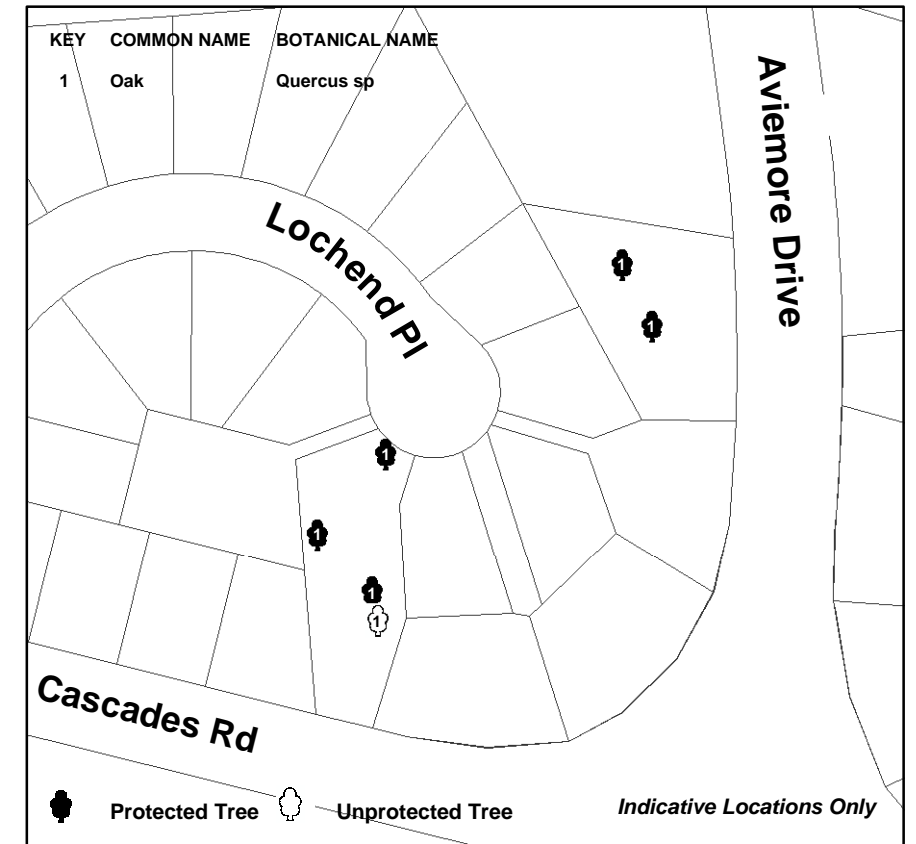

Diagram 1. 87A and 89B Wallace Road, Mangere Bridge

Diagram 3. Massey Homestead, 337R Massey Road, Mangere East

Diagram 2. 25R Timberley Road (George Cox Reserve) and 142 Westney Road, Mangere

Diagram 4. Mangere Intermediate School, 233S Buckland Road, Mangere East

Diagram 9. Papatoetoe Central Primary School, 313S and 317S Great South Road Papatoetoe

Diagram 10. 120A/120B/120C/122/128 Gray Avenue, Papatoetoe

Diagram 12. 650 Great South Road

Diagram 11. Middlemore Hospital, 100 Hospital Road, Middlemore

Diagram 14. 17R Lochend Place & 159R Aviemore Drive, Howick

Diagram 13. DB Breweries, 7 Bairds Road, Otara / 660 Great South Road, Papatoetoe.

Diagram 15. Hawthorndene Grounds, 280 Botany Road, Howick