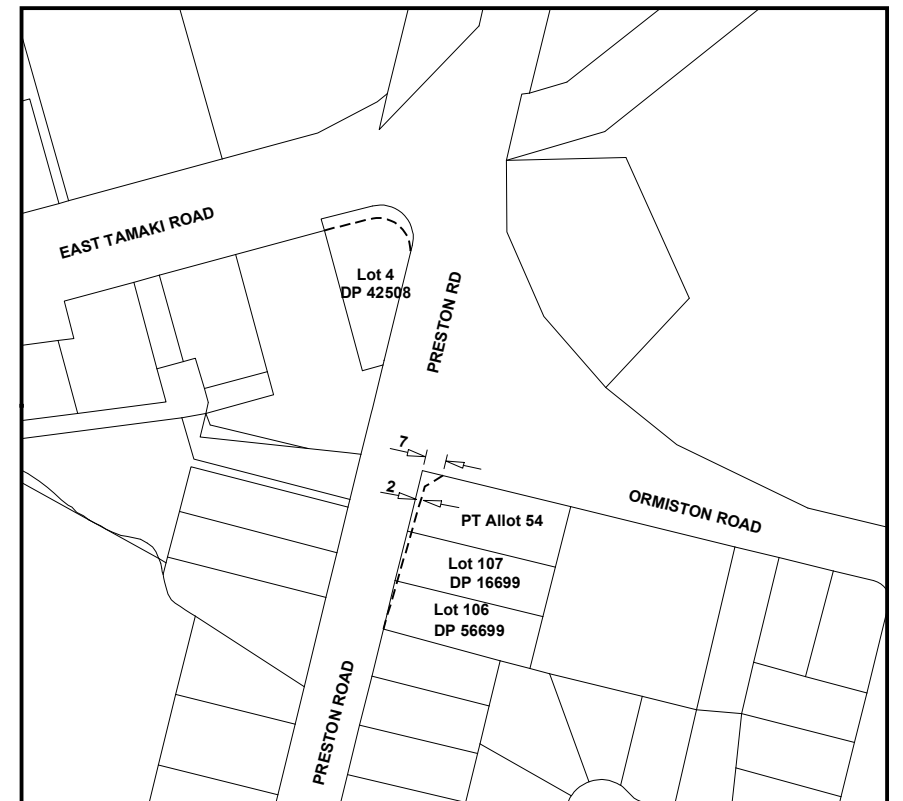

Diagram 1 [Am 56]

Scale 1:4500

Diagram 2

Scale 1:1000

Diagram 3

Scale 1:2500

[Diagram 4 removed as consequential amendment to Am 56]

Diagram 5 Scale 1:1000

Diagram 6 Scale 1:2000

Diagram 7 Scale 1:4000

Diagrams 9 and 10 deleted [Am 56]

Diagram 8

Scale 1:1250

Diagram 11

Scale 1:1500

Diagram 12

Scale 1:3000

Diagram 17 [Am 50]

Scale 1:3750

Te Kaunihera o  
MANUKAU  
City Council

Diagram 18 [Am 90]

Scale 1:5000