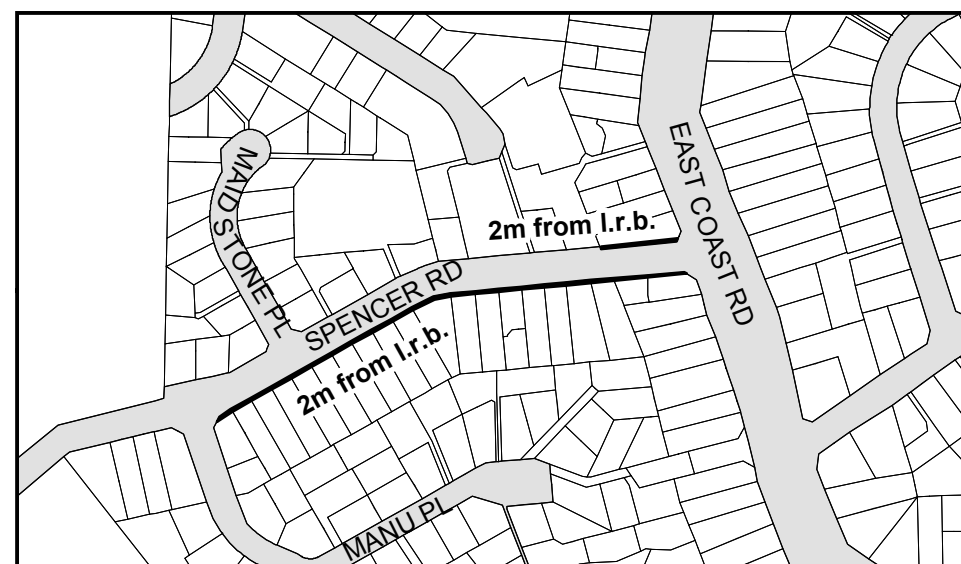

Bute Rd / Clyde Rd (District Plan Map 14)
Scale = 1 : 5000

Beach Rd / Browns Bay Rd (District Plan Map 14)
Scale = 1 : 5000

Beach Rd / Lyons Ave (District Plan Map 14)
Scale = 1 : 5000

Beach Rd / Lyons Rd (District Plan Map 14)
Scale = 1 : 5000

Spencer Road (District Plan Map 13)
Scale = 1 : 5000

Calliope Rd / Victoria Road (District Plan Map 32A)
Scale = 1 : 5000

Glenfield Road / Wairau Rd (District Plan Map 19)
Scale = 1 : 2500