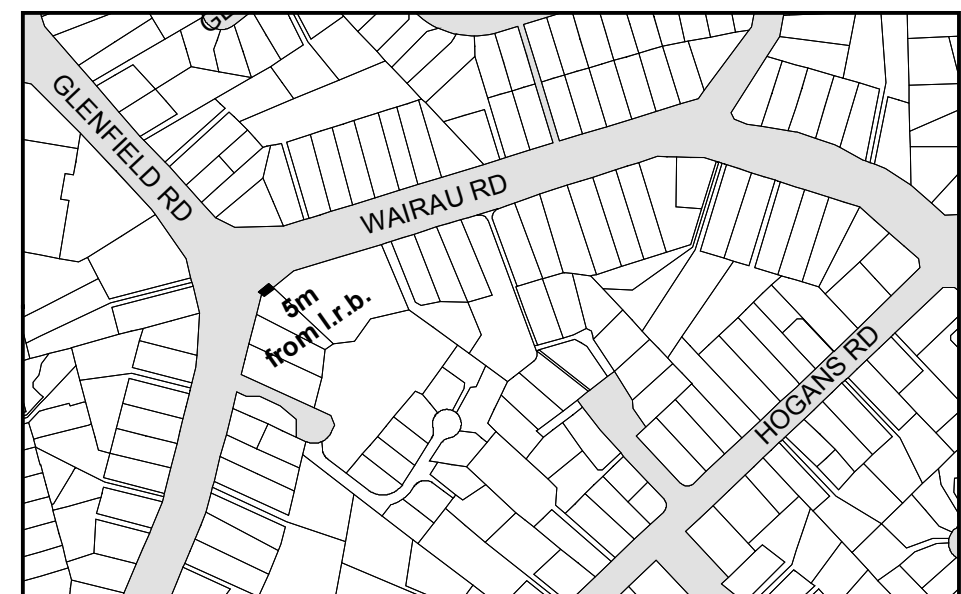

Bute Rd / Clyde Rd (District Plan Map 14)
Scale = 1 : 5000

Beach Rd / Browns Bay Rd (District Plan Map 14)
Scale = 1 : 5000

Beach Rd / Lyons Ave (District Plan Map 14)
Scale = 1 : 5000

Beach Rd / Lyons Rd (District Plan Map 14)
Scale = 1 : 5000

Spencer Road (District Plan Map 13)
Scale = 1 : 5000

Calliope Rd / Victoria Road (District Plan Map 32A)
Scale = 1 : 5000

Glenfield Road / Wairau Rd (District Plan Map 19)
Scale = 1 : 2500