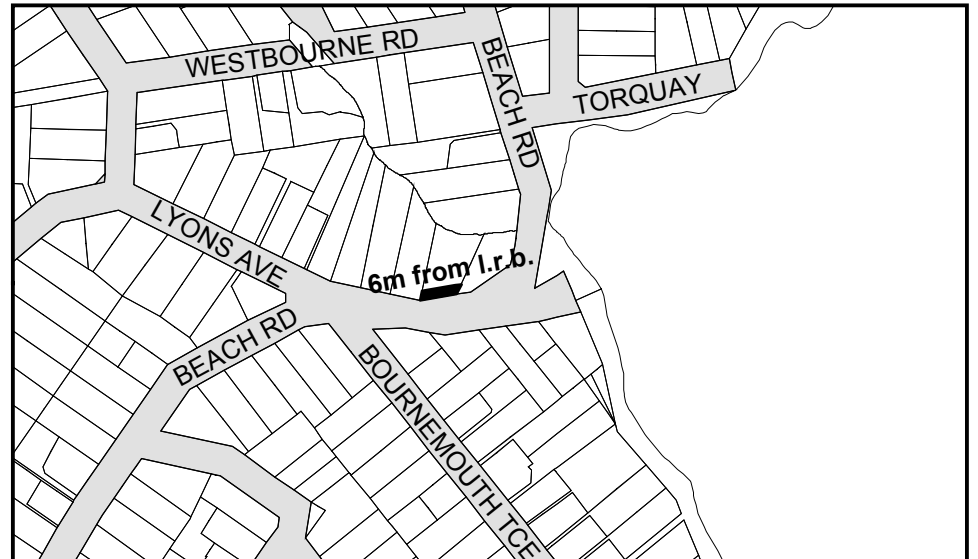

Bute Rd / Clyde Rd (District Plan Map 14)
Scale = 1 : 5000

Beach Rd / Browns Bay Rd (District Plan Map 14)
Scale = 1 : 5000

Beach Rd / Lyons Ave (District Plan Map 14)
Scale = 1 : 5000

Beach Rd / Lyons Rd (District Plan Map 14)
Scale = 1 : 5000

Spencer Road (District Plan Map 13)
Scale = 1 : 5000

Calliope Rd / Victoria Road (District Plan Map 32A)
Scale = 1 : 5000

Glenfield Road / Wairau Rd (District Plan Map 19)
Scale = 1 : 2500