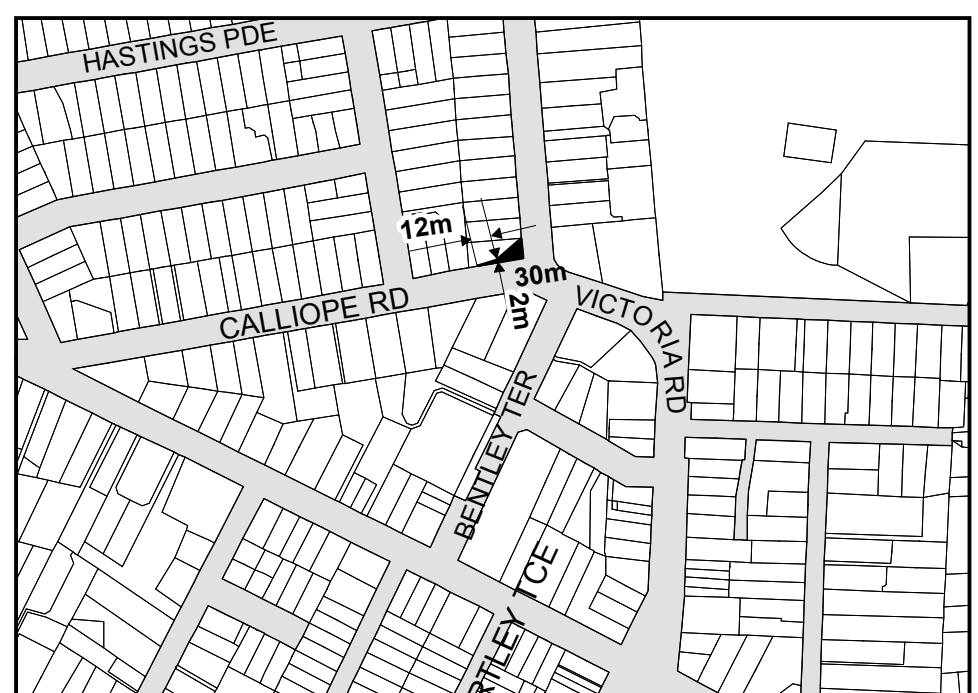

Bute Rd / Clyde Rd (District Plan Map 14)
Scale = 1 : 5000

Beach Rd / Browns Bay Rd (District Plan Map 14)
Scale = 1 : 5000

Beach Rd / Lyons Ave (District Plan Map 14)
Scale = 1 : 5000

Beach Rd / Lyons Rd (District Plan Map 14)
Scale = 1 : 5000

Spencer Road (District Plan Map 13)
Scale = 1 : 5000

Calliope Rd / Victoria Road (District Plan Map 32A)
Scale = 1 : 5000

Glenfield Road / Wairau Rd (District Plan Map 19)
Scale = 1 : 2500