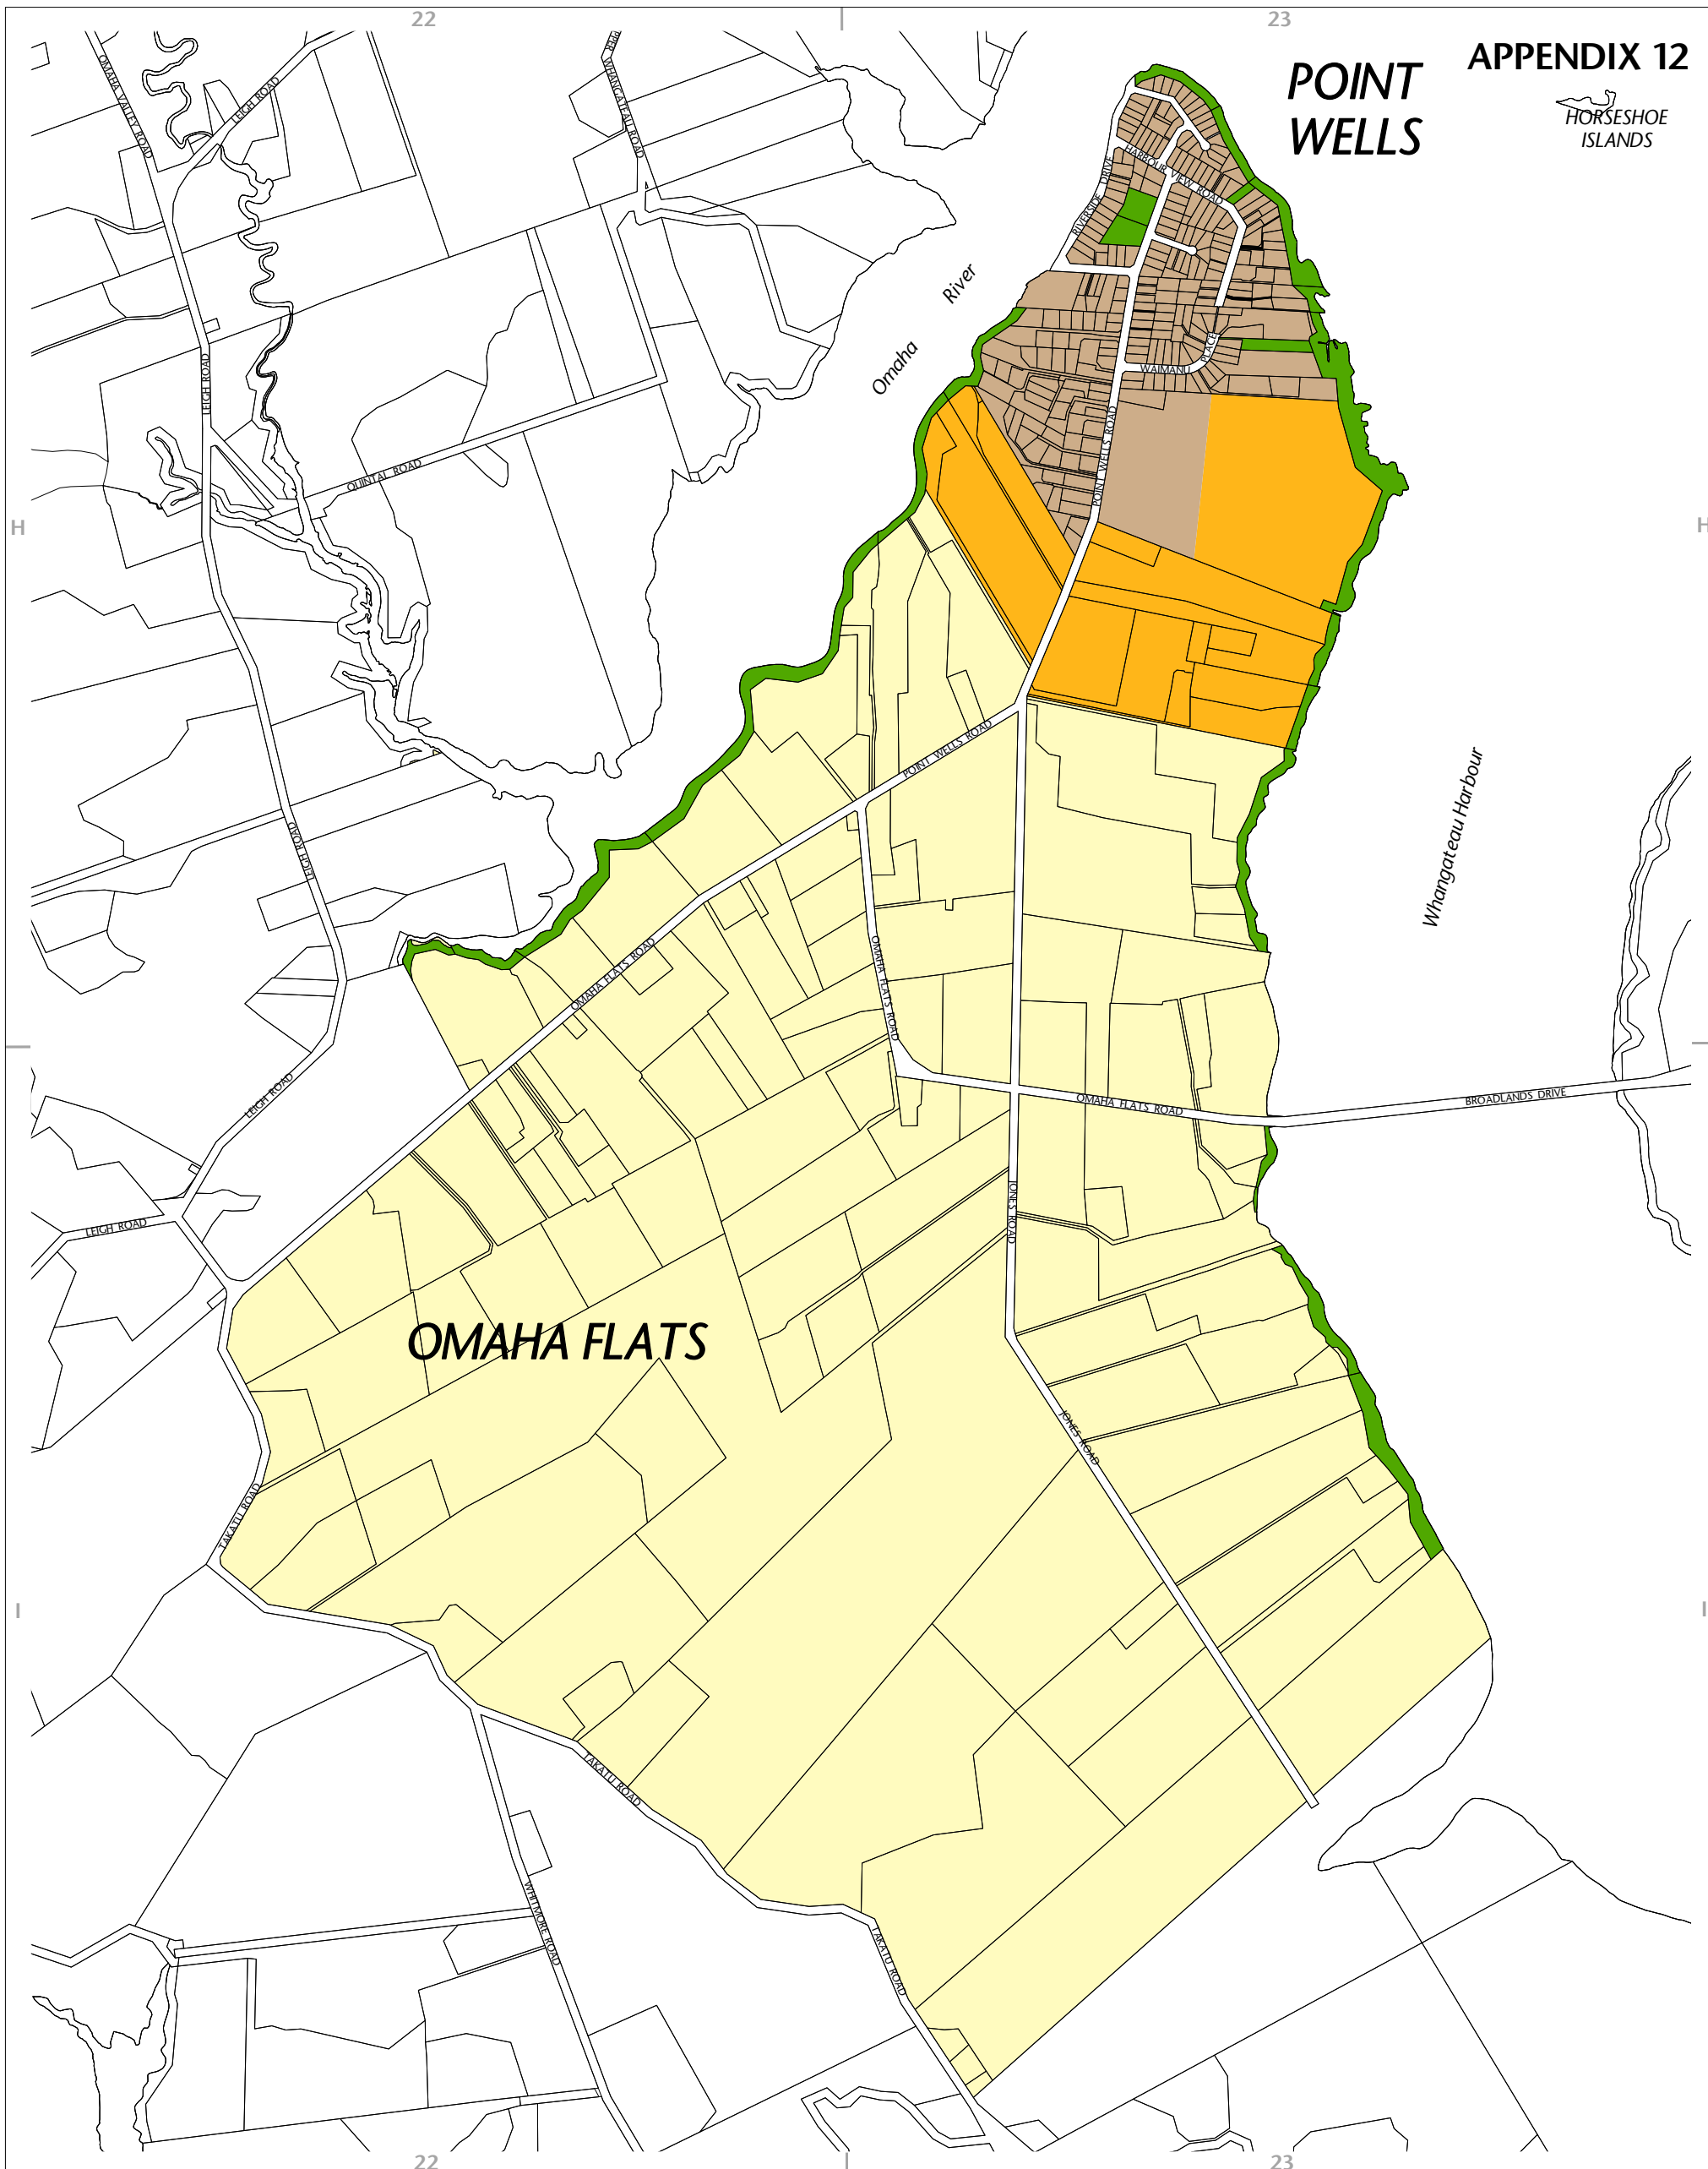

POINT WELLS

Legend

-  Point Wells Garden Seaside Settlement Policy Area
-  Point Wells Omaha Flats Lifestyle Policy Area
-  Omaha Flats Rural Policy Area
-  Reserves

Auckland Council District Plan
(Rodney Section) 2011

Point Wells Omaha Flats Outline Plan

Scale 1 : 15 000