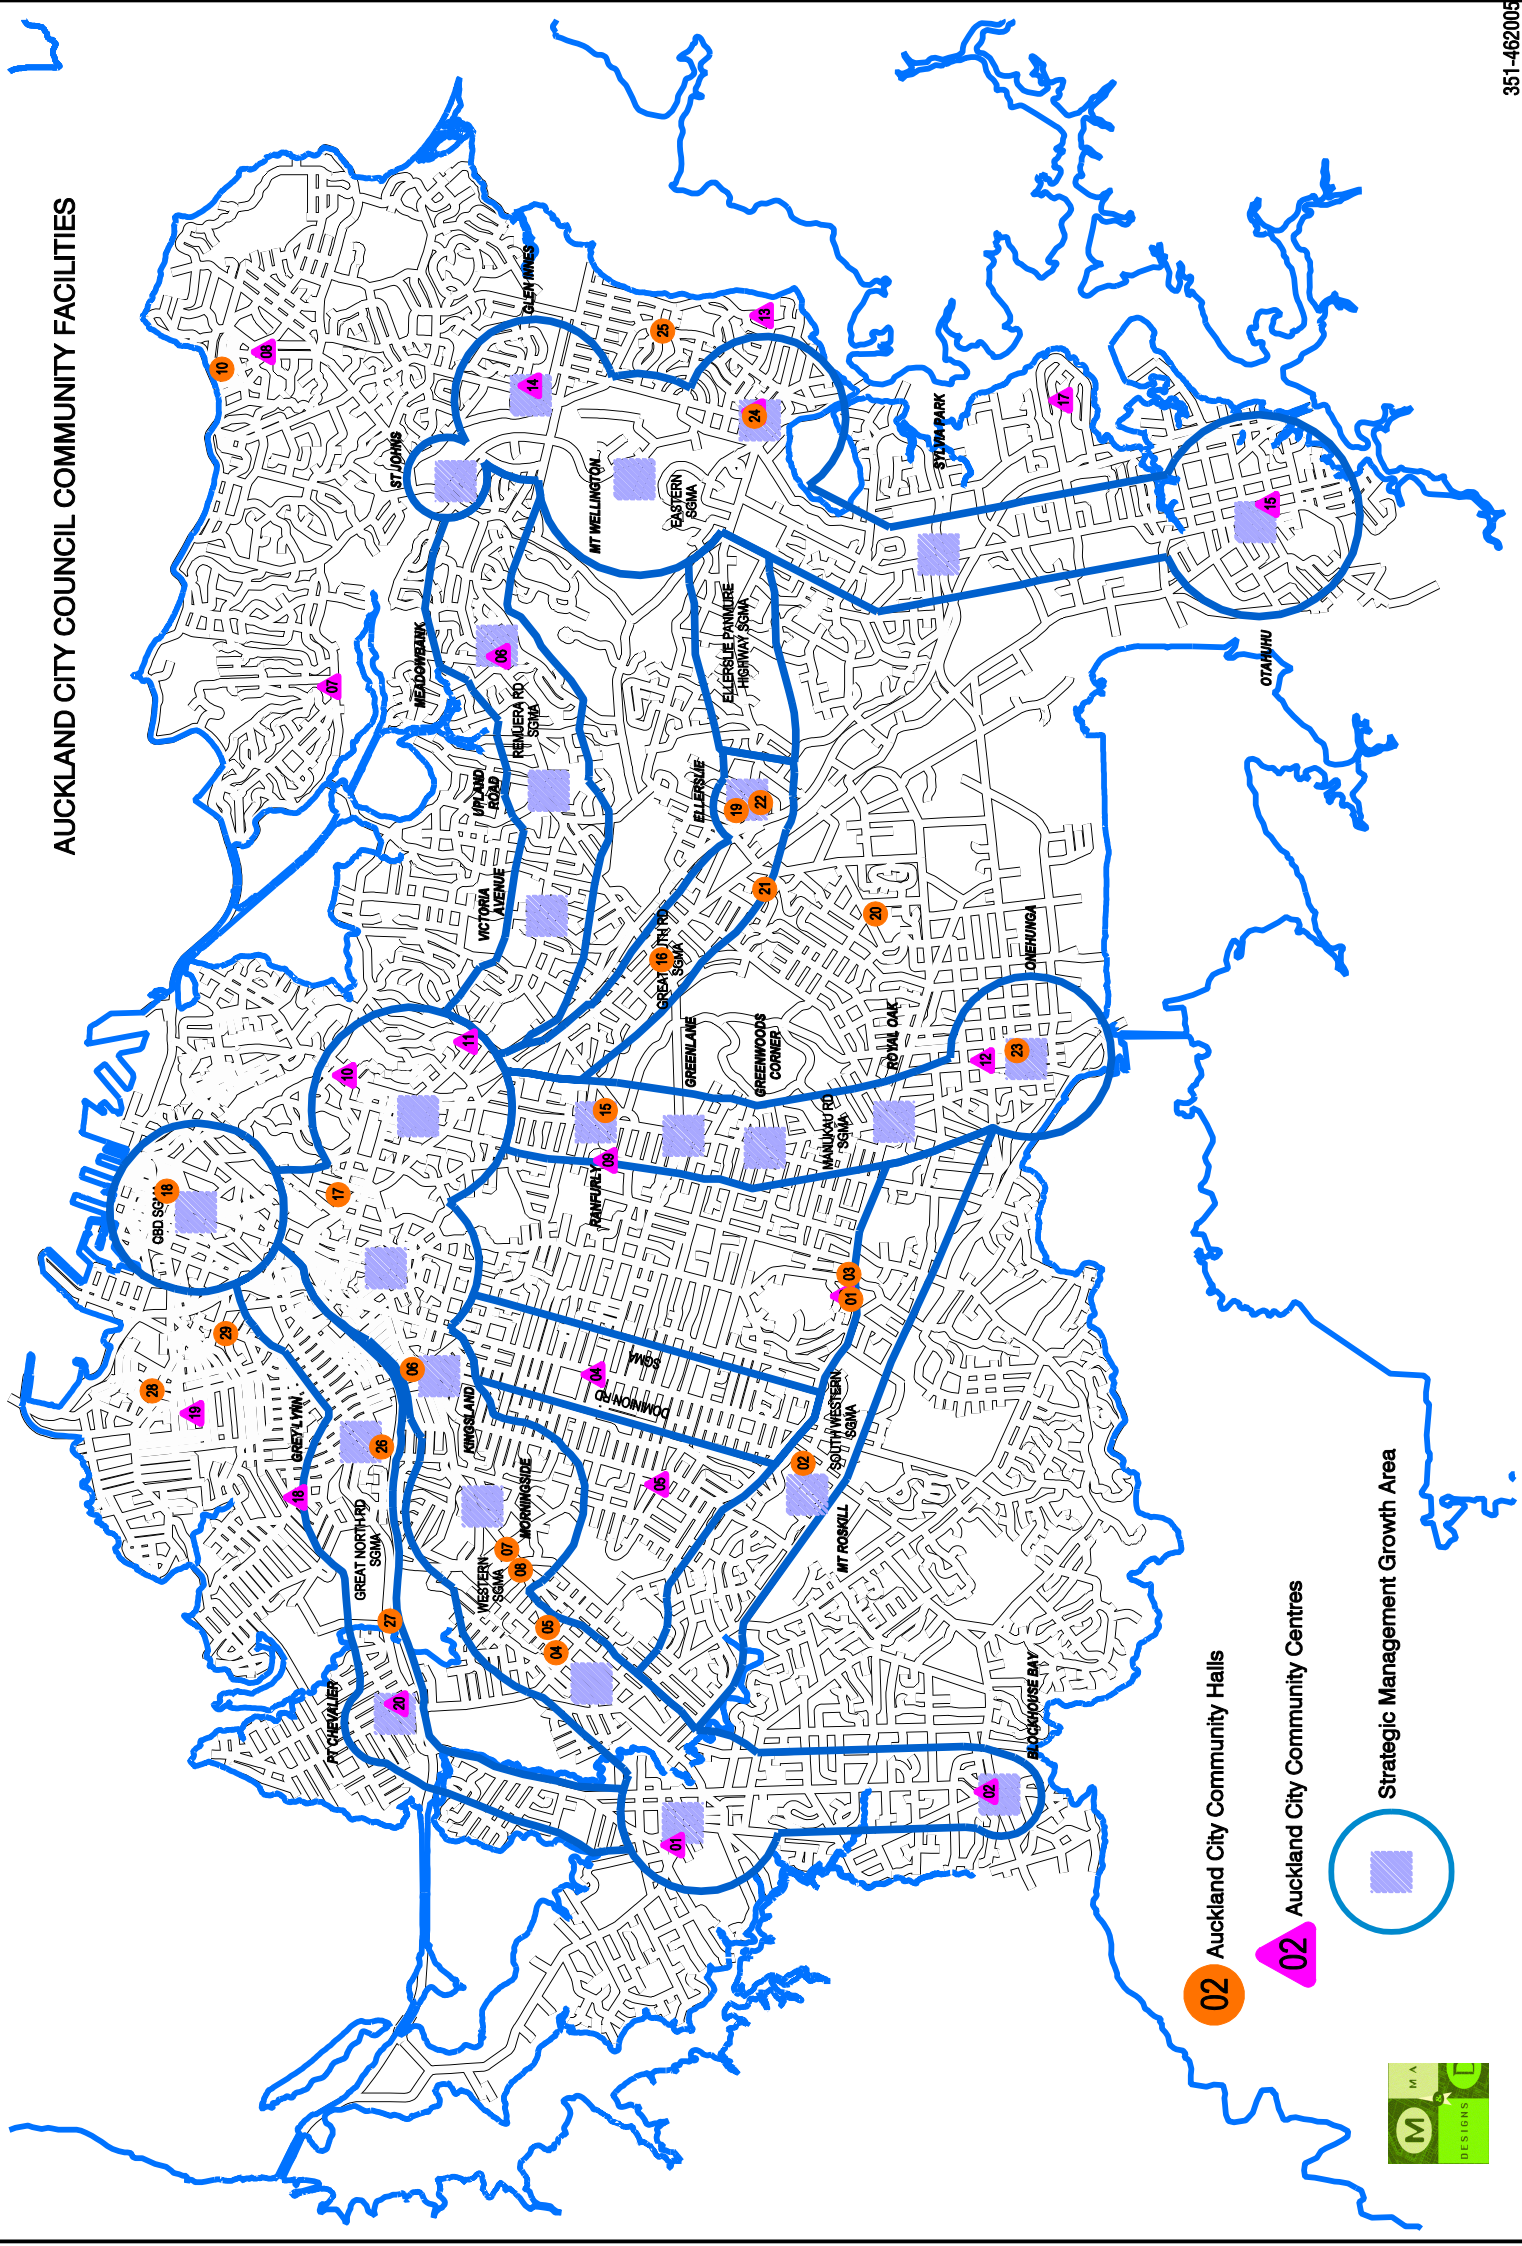

AUCKLAND CITY COUNCIL COMMUNITY FACILITIES

01 Auckland City Community Halls

02 Auckland City Community Centres

Strategic Management Growth Area