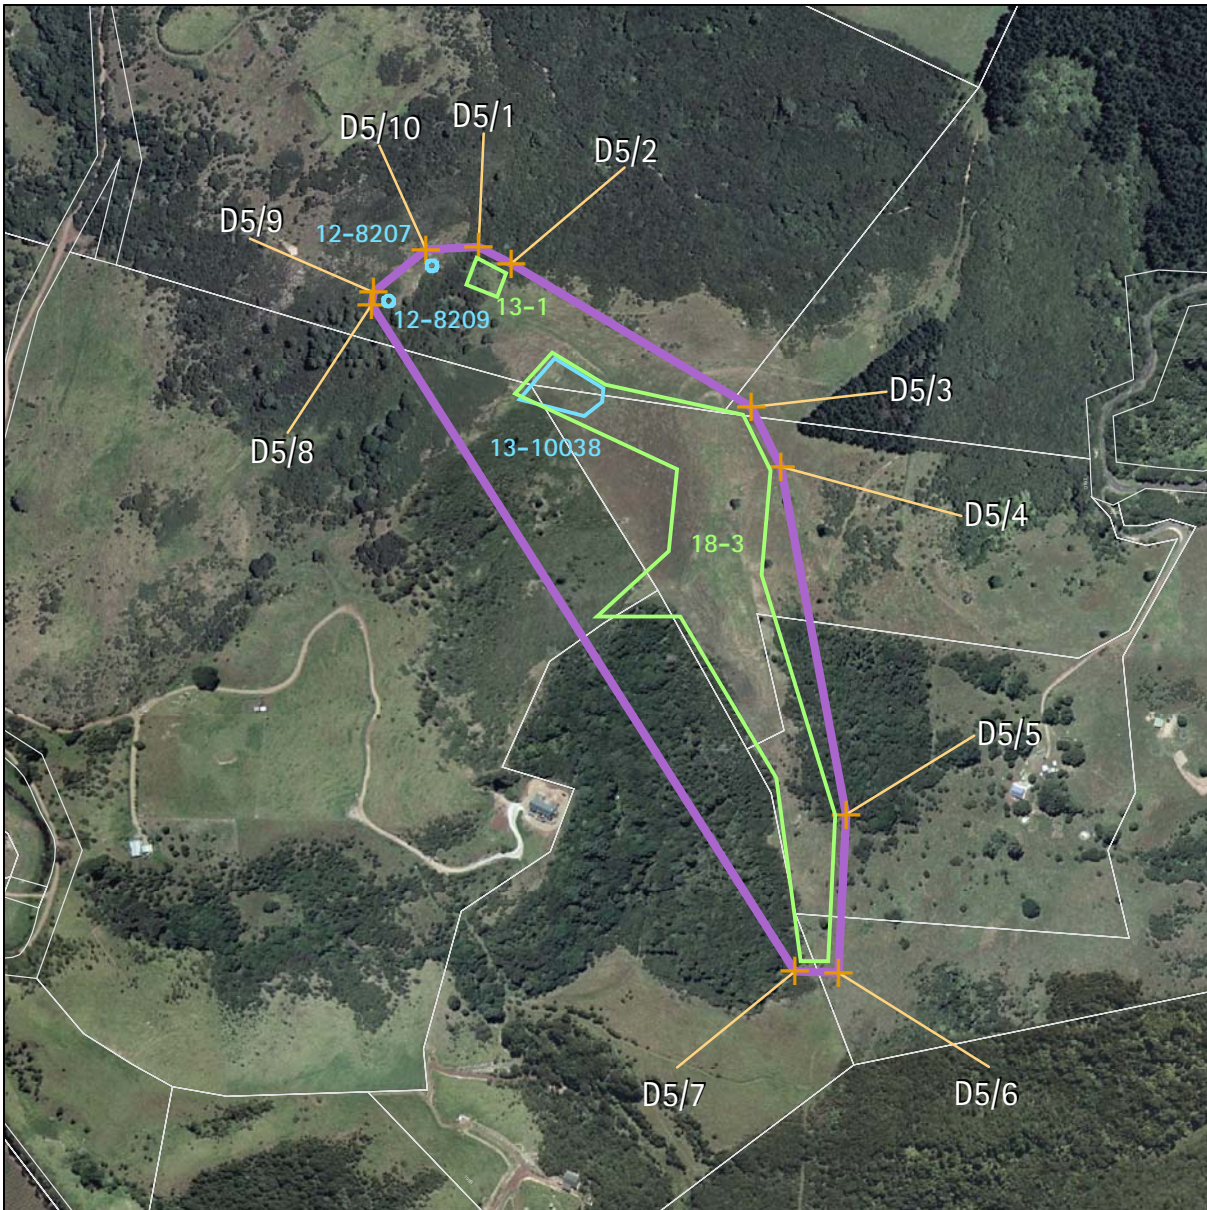

Appendix 1a – Schedule of archaeological sites – inner islands

Archaeology	UID: 5 Island: Waiheke	Name of item: SITE SURROUNDS 5	Map reference: 18-8
--------------------	---------------------------	---------------------------------------	----------------------------

Scheduled archaeological items:	Non-scheduled archaeological sites:	 1:7,000 0 20 40 80 metres
13-1 18-3	12-8207 12-8209 13-10038	

Digitised points (NZMG) 1) D5/1 E2699201.17, N6485816.29 2) D5/2 E2699231.16, N6485801.2 3) D5/3 E2699453.53, N6485668.05 4) D5/4 E2699480.8, N6485612.89 5) D5/5 E2699541.27, N6485291.08 6) D5/6 E2699534.2, N6485144.92 7) D5/7 E2699493.74, N6485145.75 8) D5/8 E2699102.2, N6485763.13 9) D5/9 E2699103.84, N6485774.41 10) D5/10 E2699152.19, N6485813.95	
---	--

[Refer to the disclaimer at the beginning of this appendix](#)

[Click here for Legend](#)