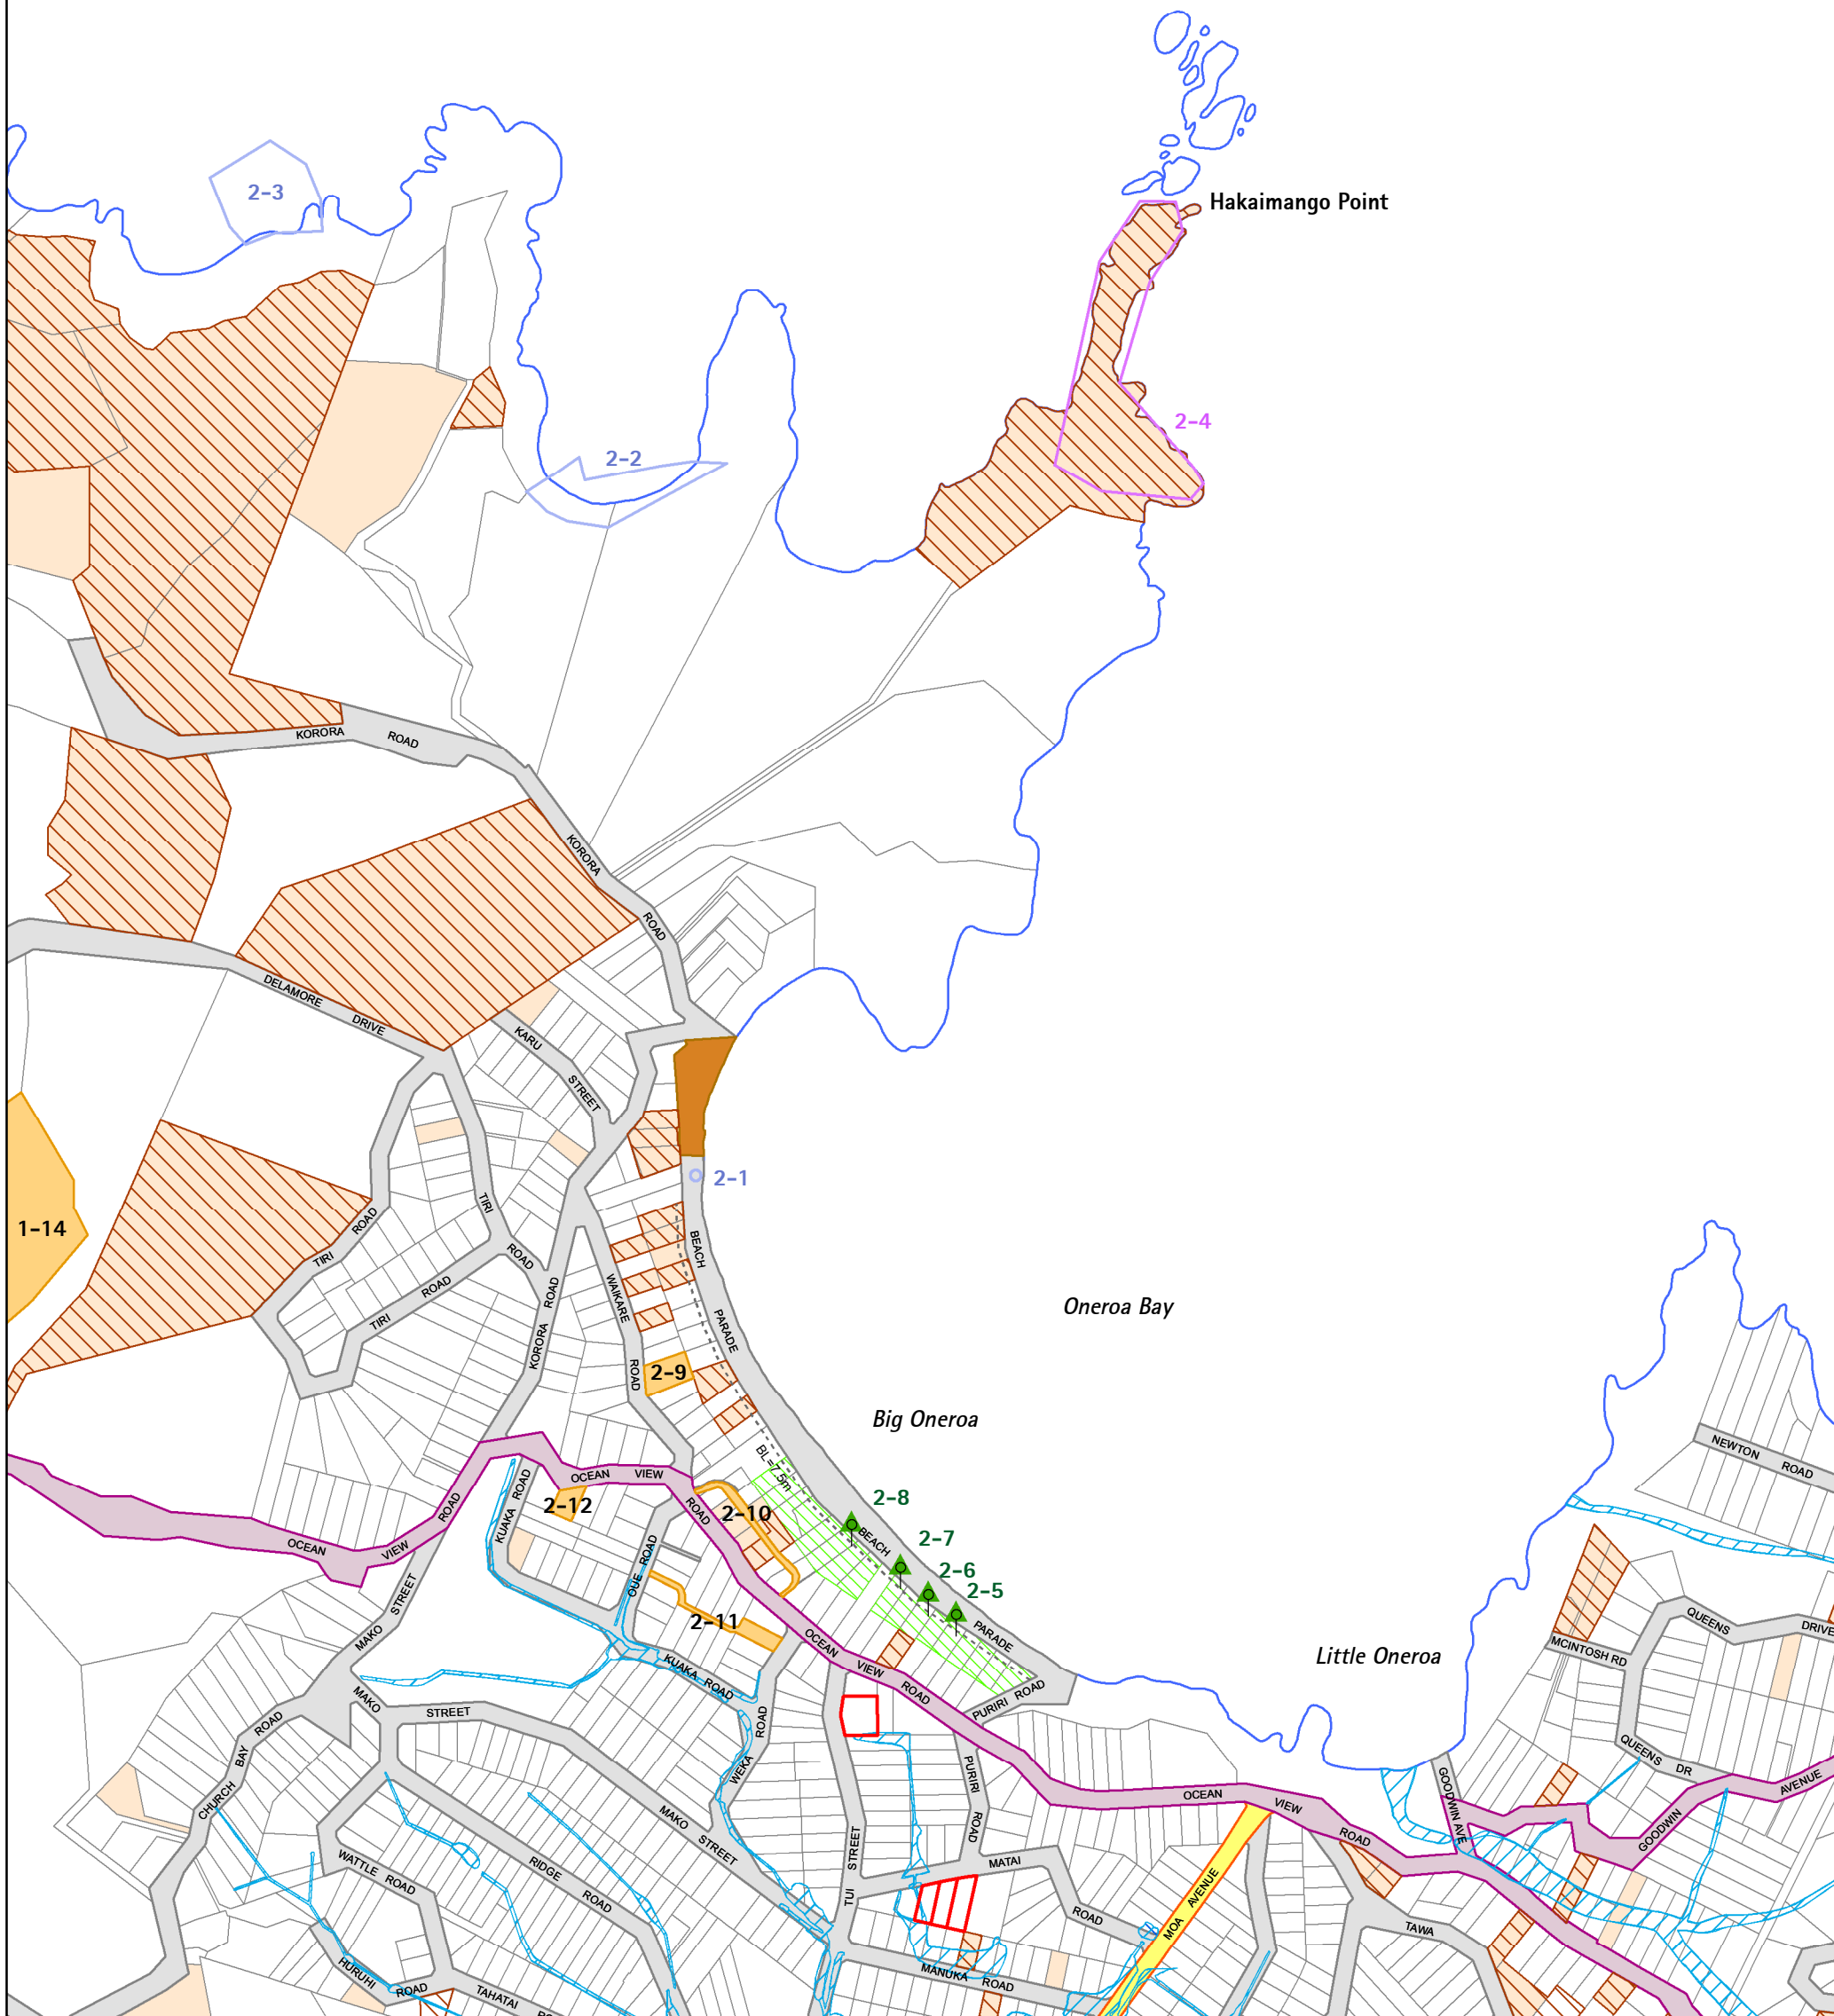

Hauraki Gulf

B2			
1	2	3	
7	8	9	

Scale:
1: 7500 @ A3

Auckland City District Plan - Hauraki Gulf Islands Section - Proposed 2006

Sheet 2
Map no. 2