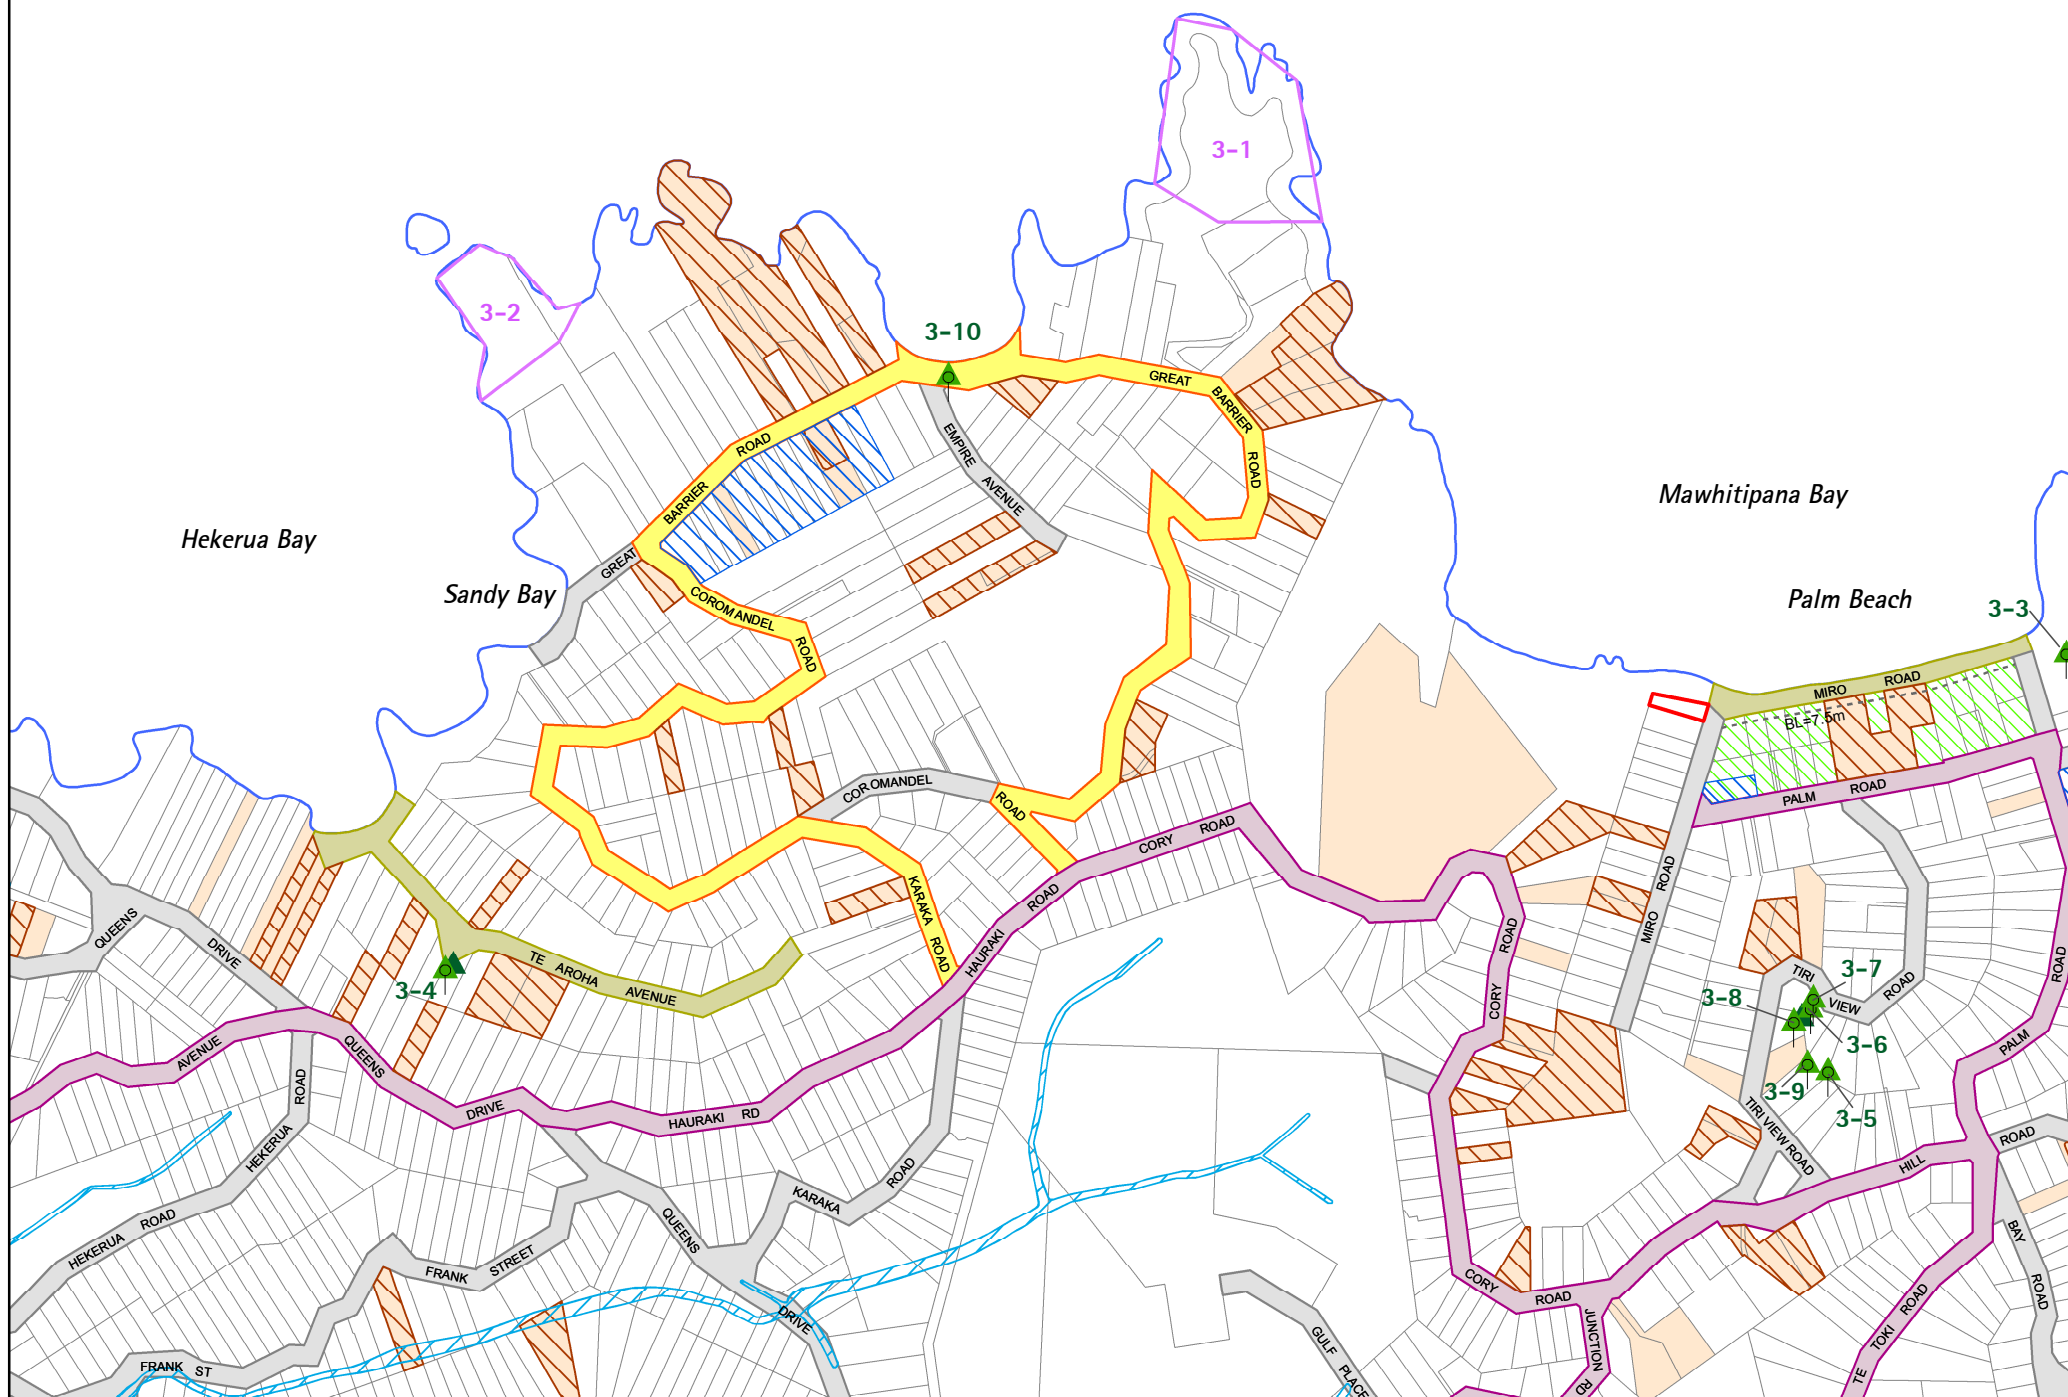

Hauraki Gulf

2	3	4
8	9	10

Scale:
1: 7500 @ A3

Auckland City District Plan - Hauraki Gulf Islands Section - Proposed 2006

Sheet 3
Map no. 2