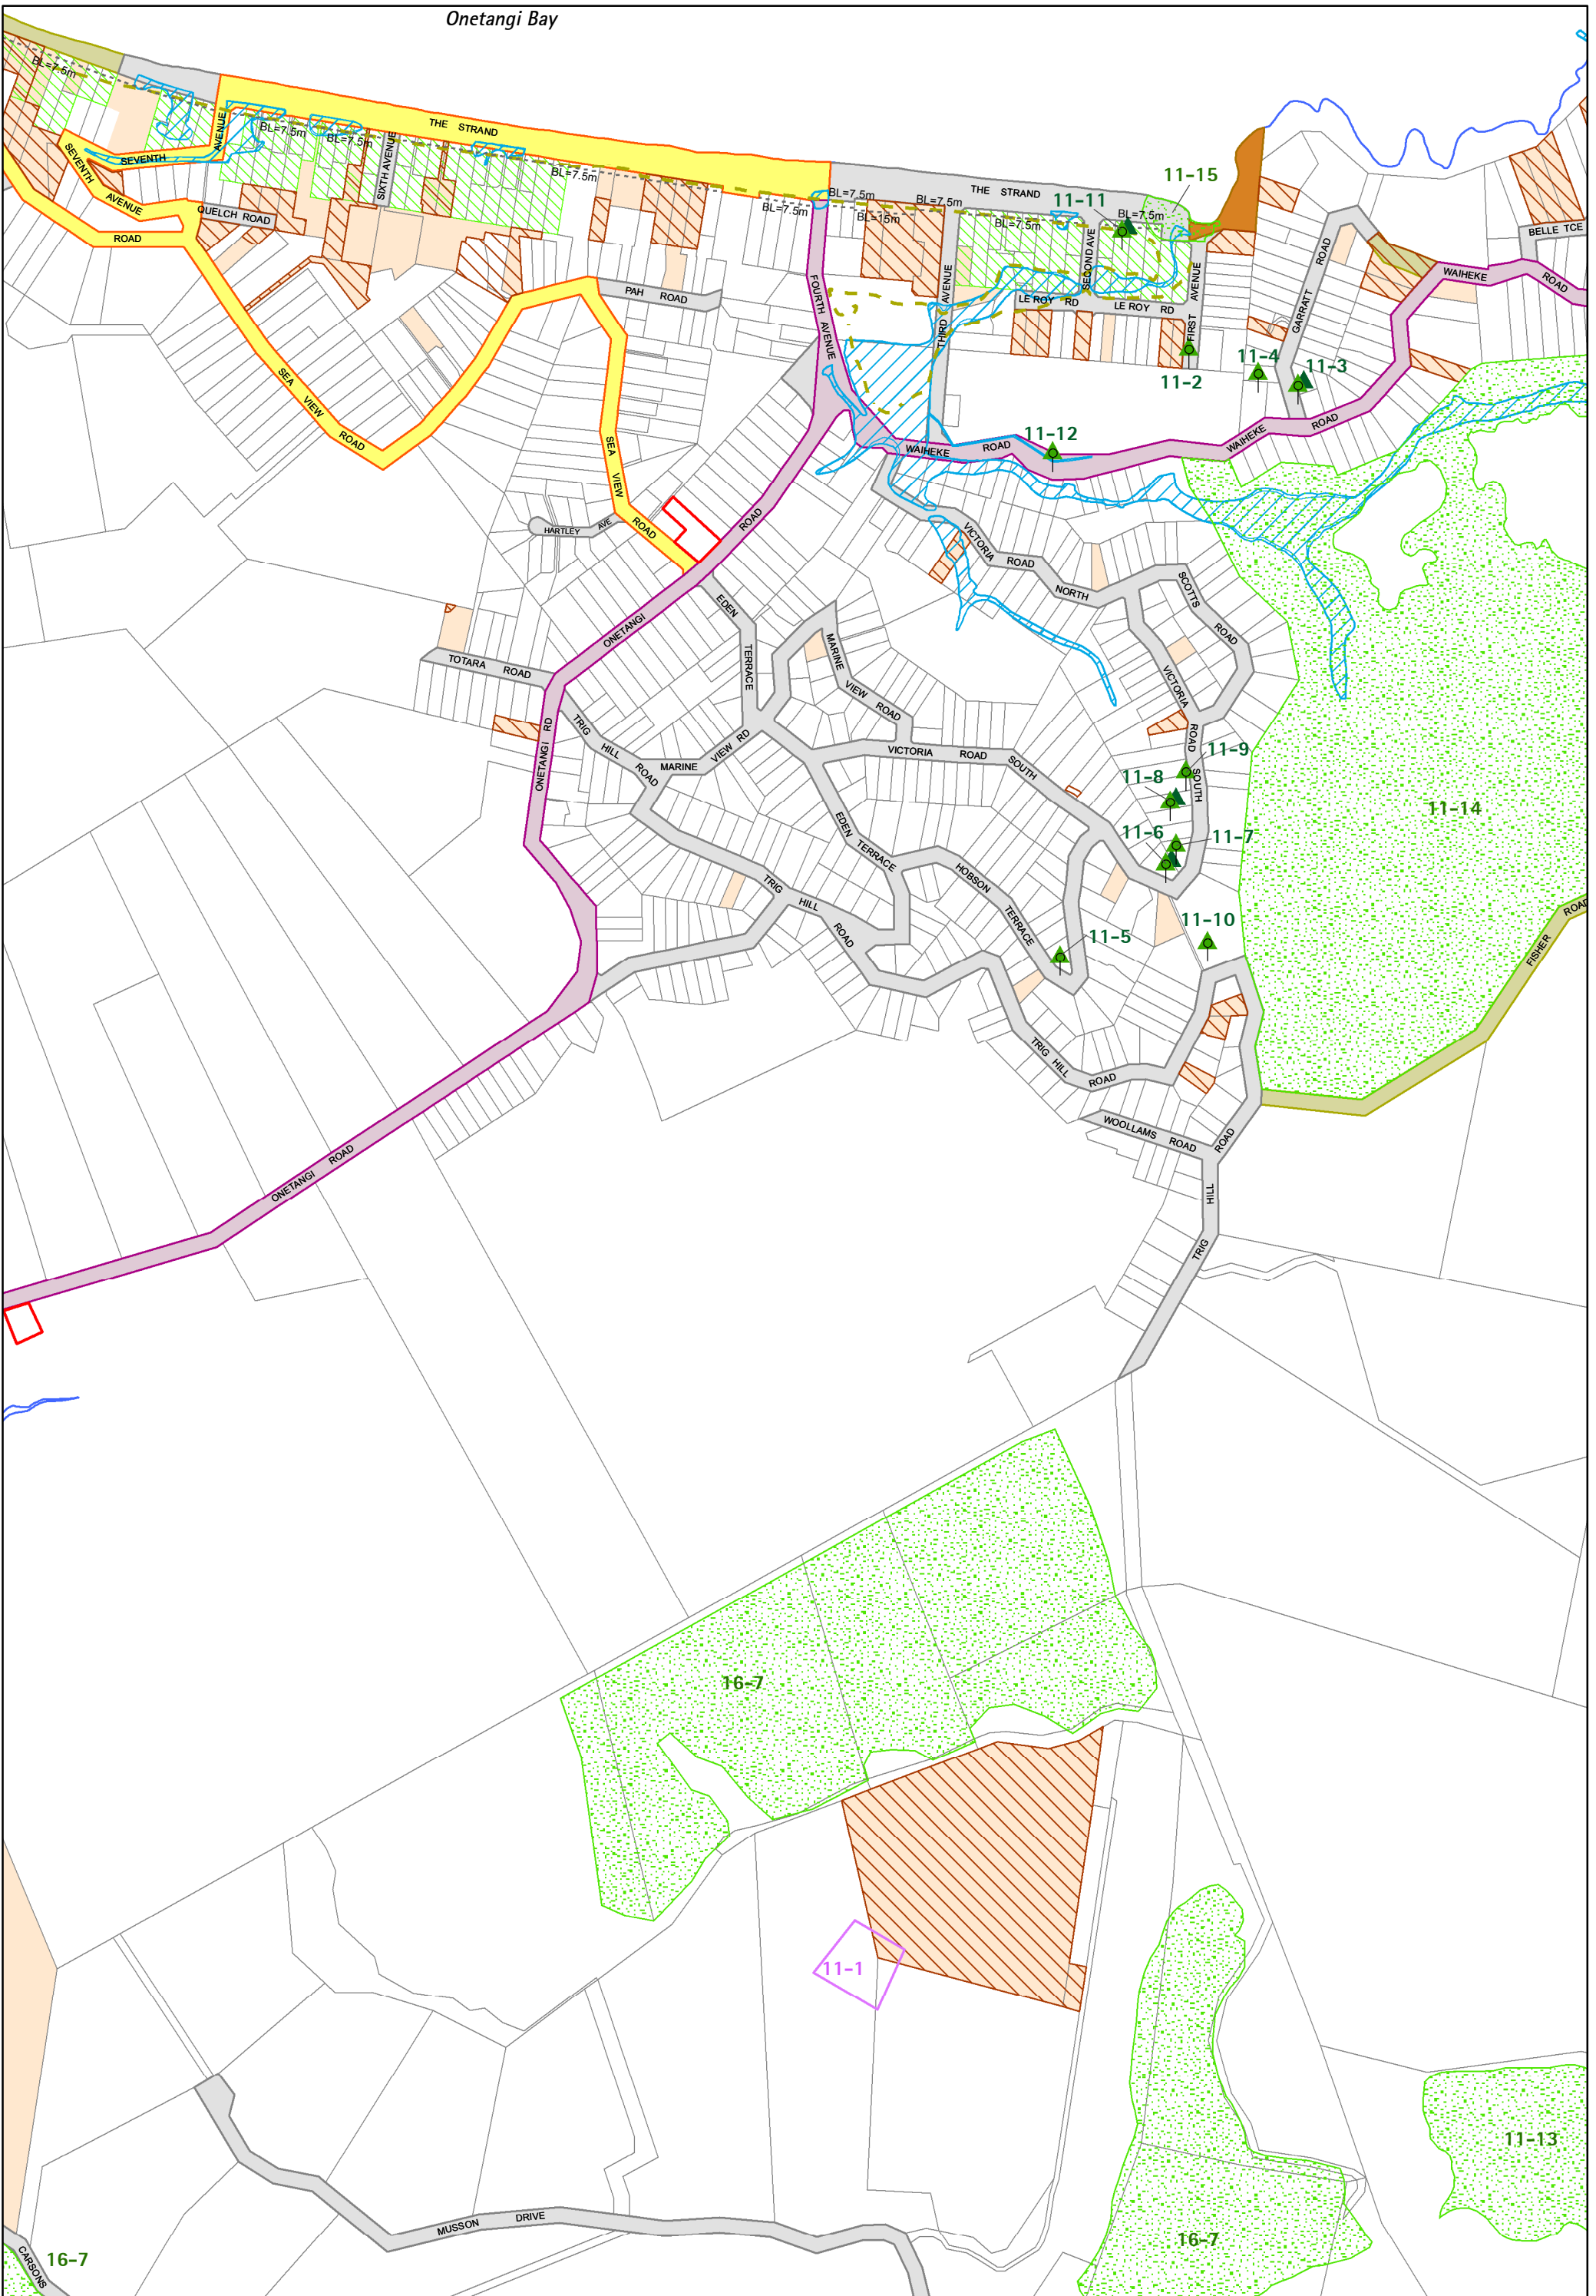

Onetangi Bay

4	5
10	11
15	16
16	17

Scale:
1: 7500 @ A3

Auckland City District Plan - Hauraki Gulf Islands Section - Proposed 2006

Sheet 11
Map no. 2