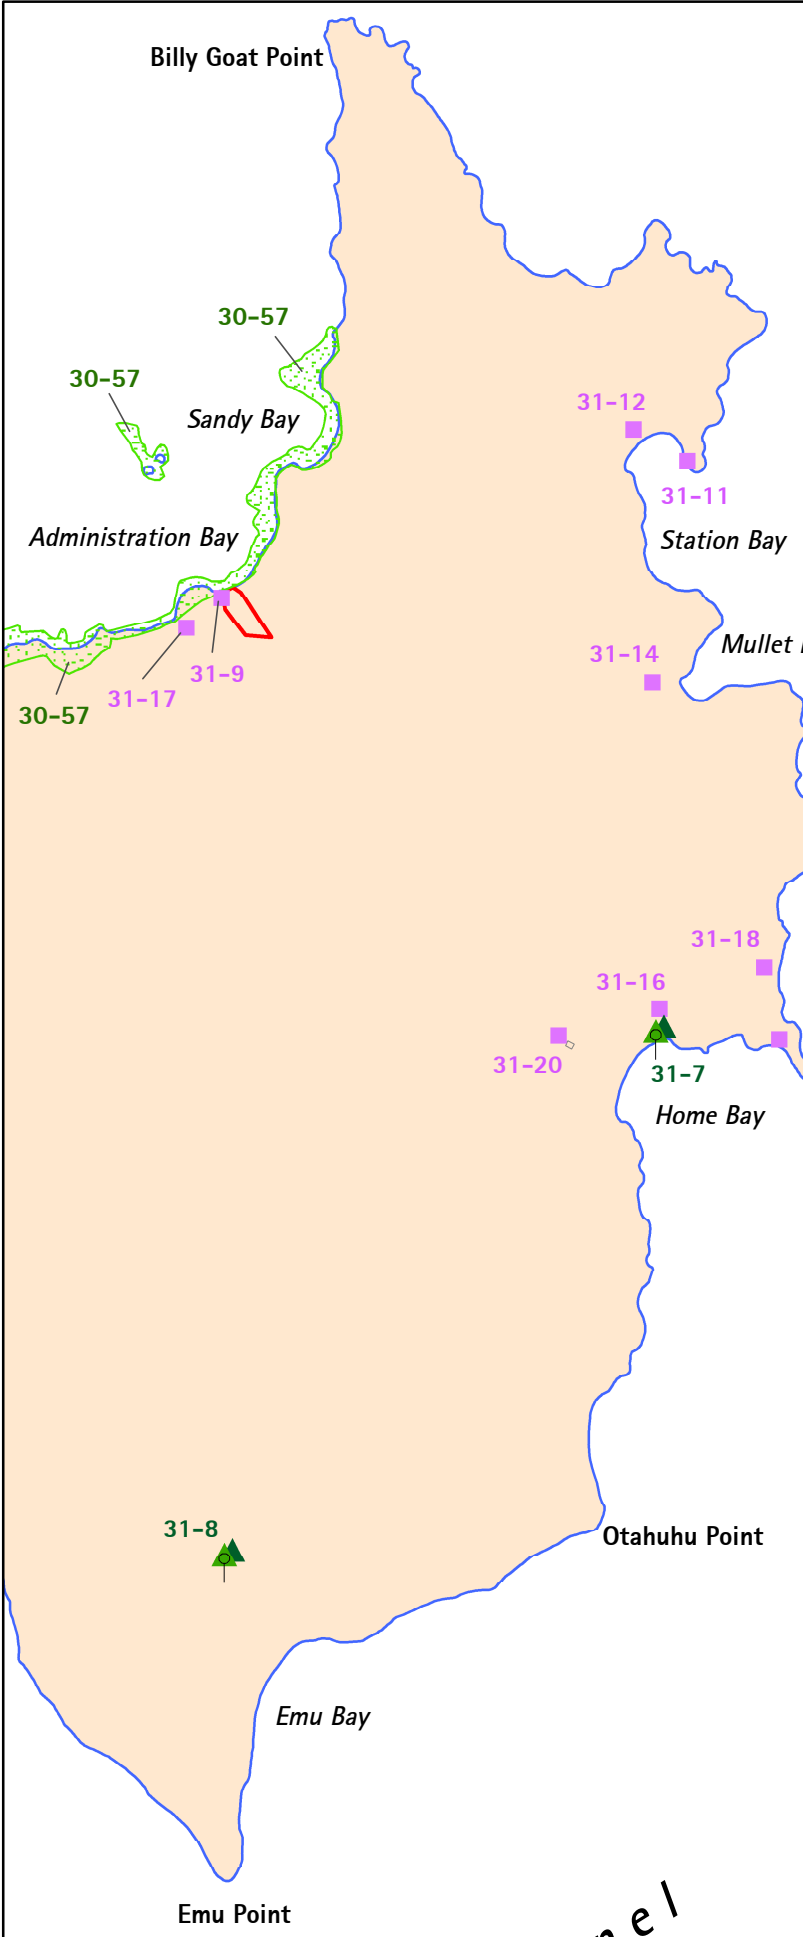

(SEE SHEET 33)

Motutapu Island

Hauraki Gulf

Motuihe Channel

Sergeant Channel

Motuihe Island

Papakohatu Island (Crusoe Island)

Scale: 1:30000 @ A3