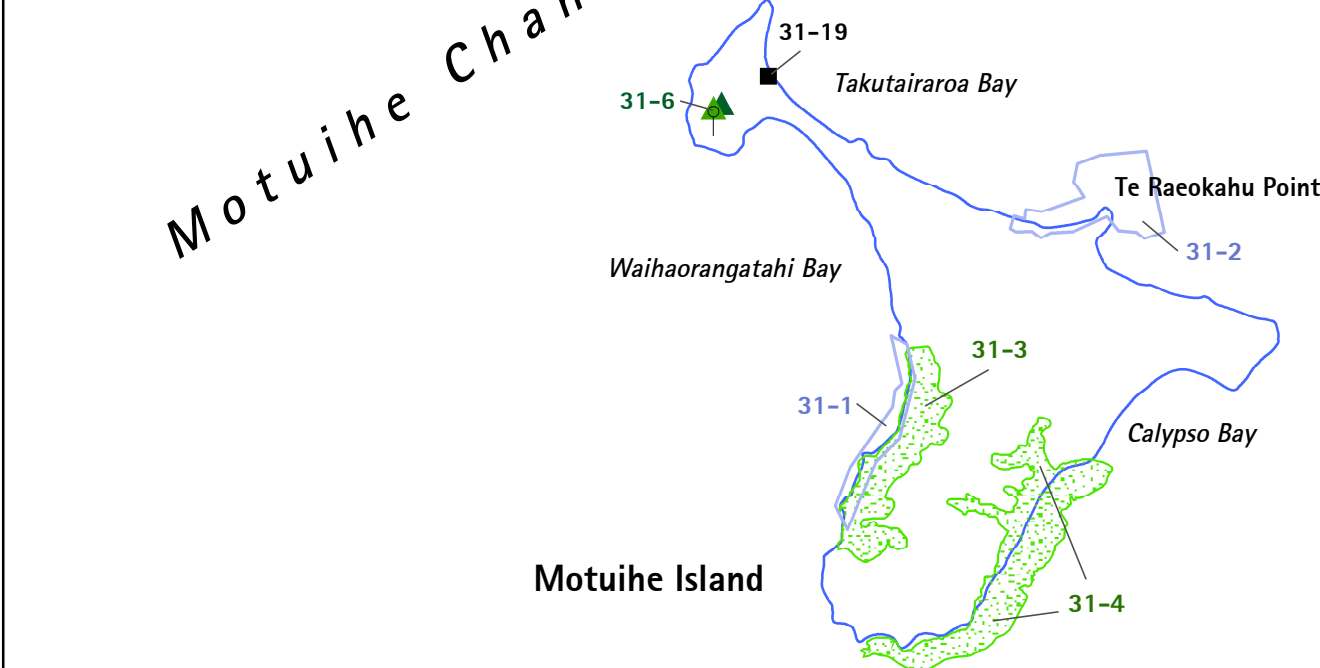

(SEE SHEET 33)

Motutapu Island

Hauraki Gulf

Motuihe Channel

Sergeant Channel

Motuihe Island

Papakohatu Island (Crusoe Island)

Scale: 1:30000 @ A3