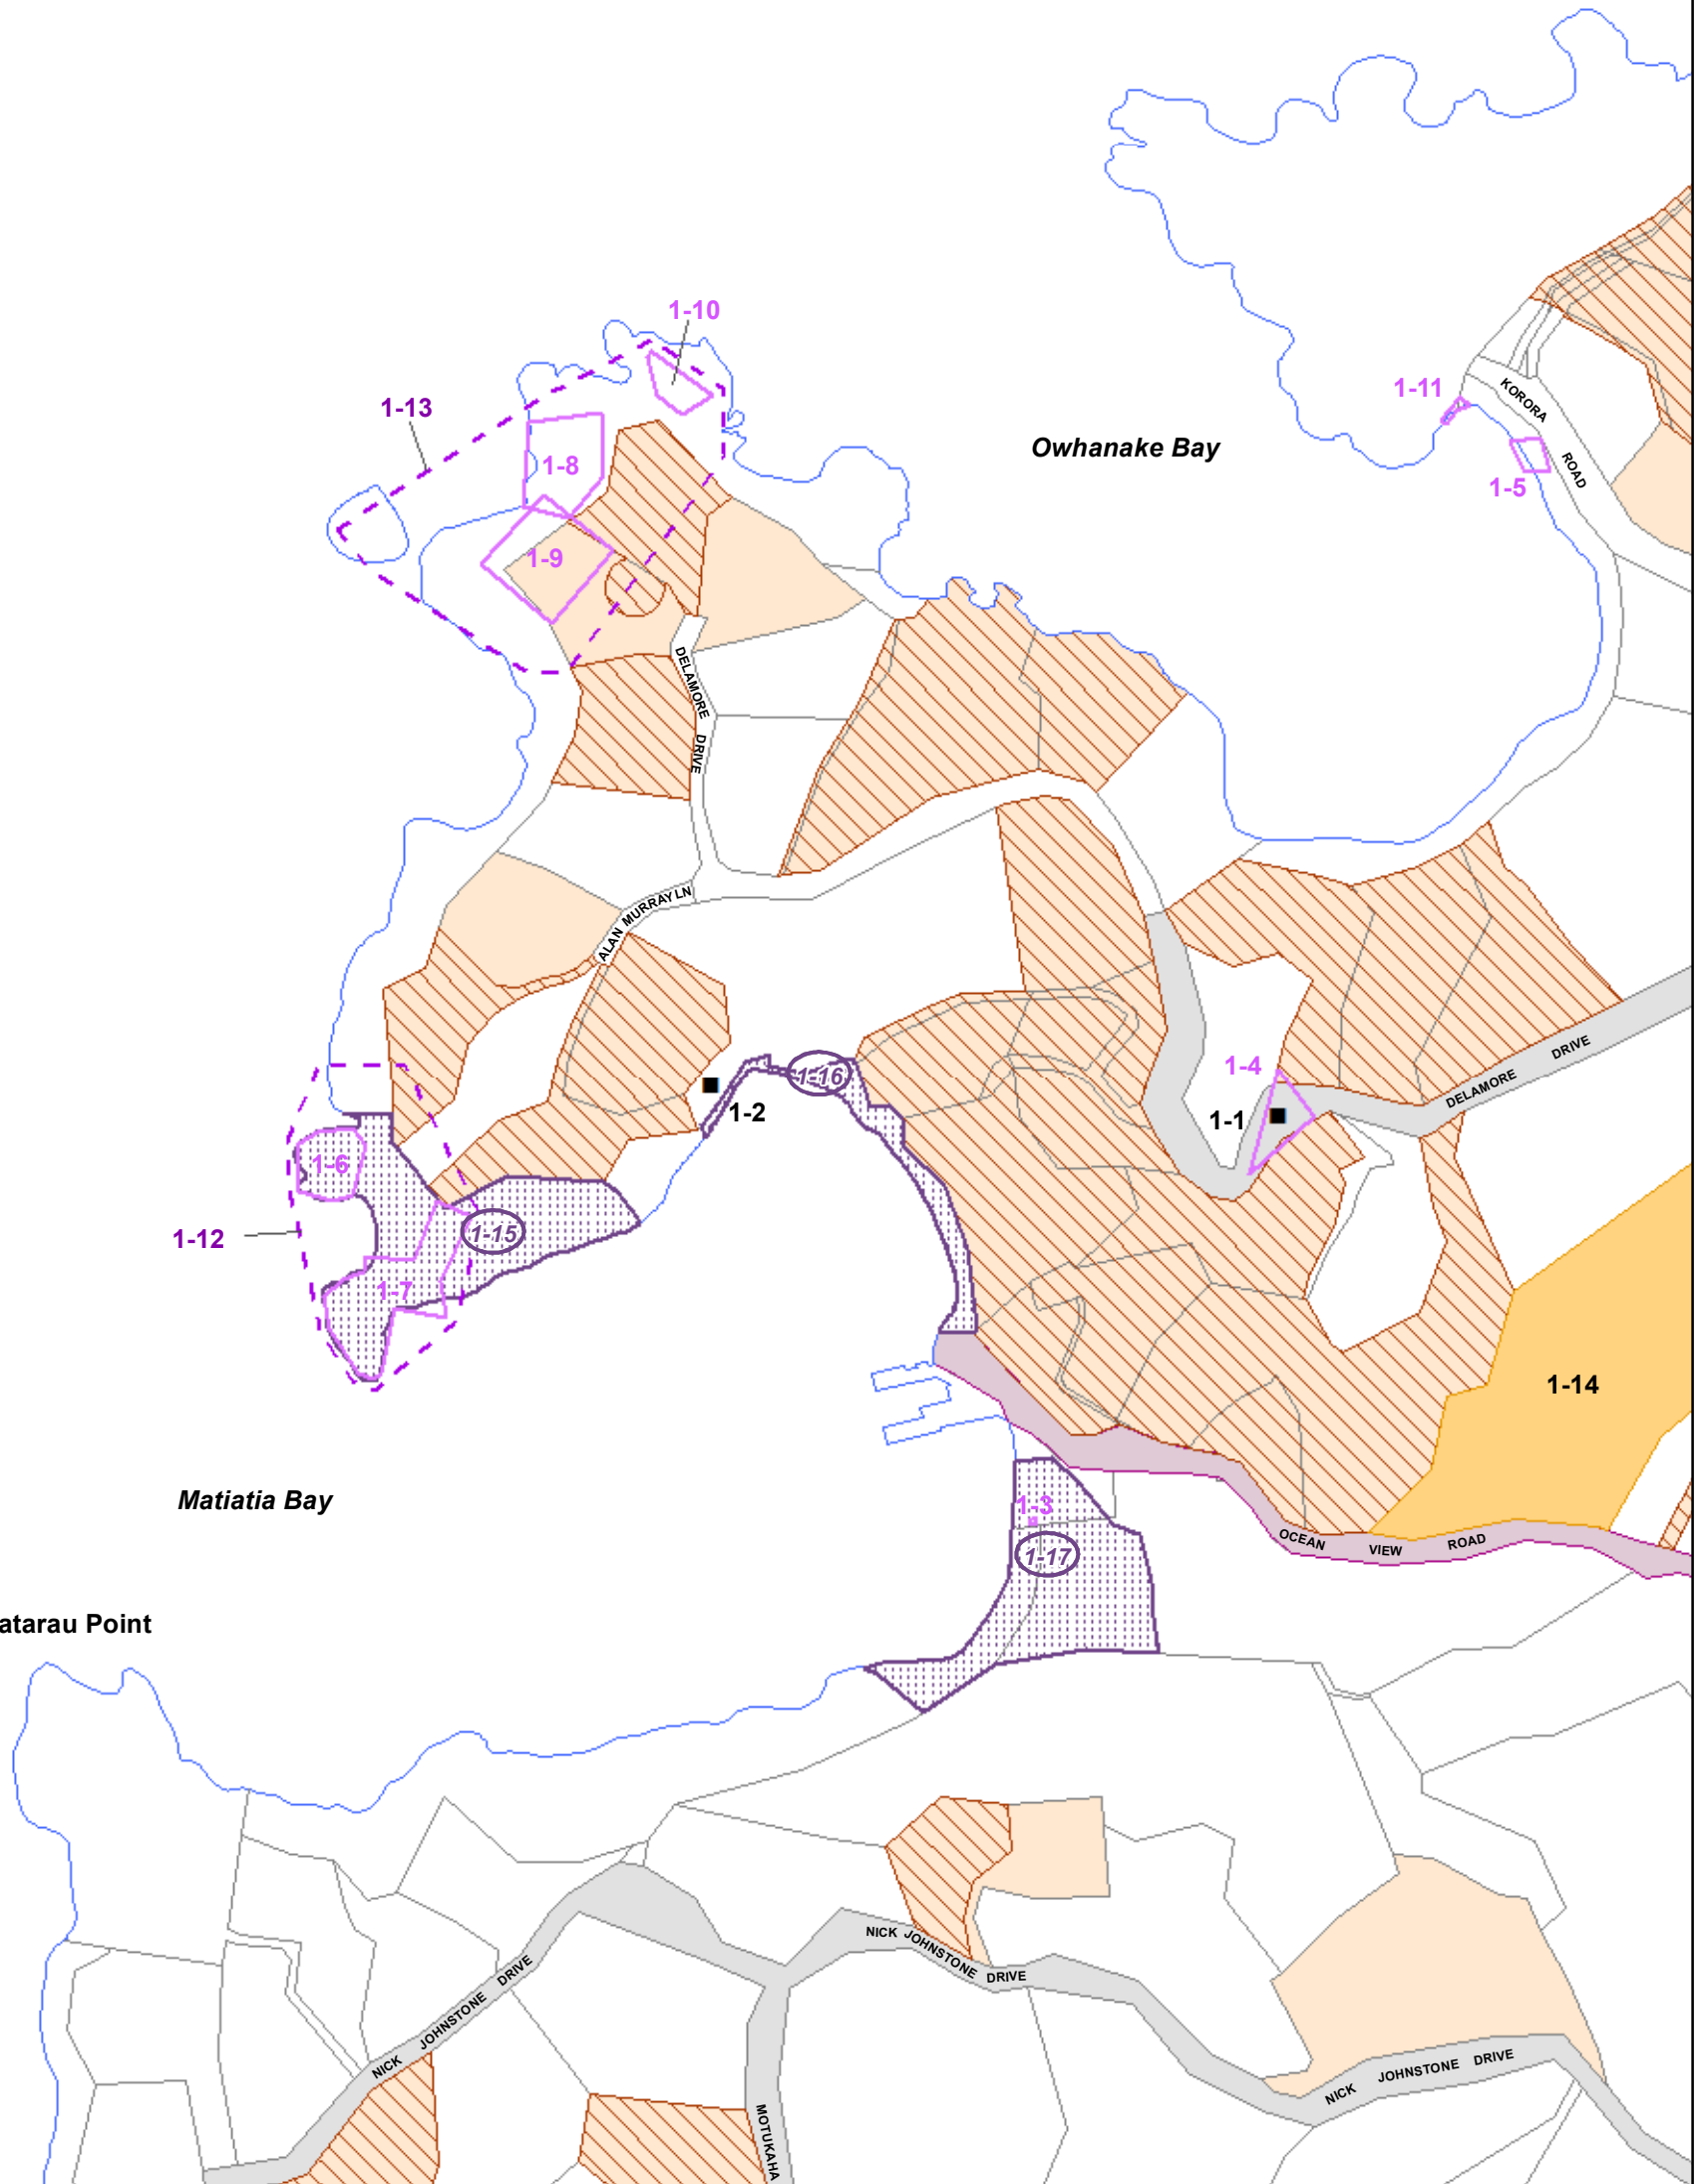

# Hauraki Gulf

Mahuehue Point

Scale:  
1: 7500 @ A3

Auckland Council District Plan - Hauraki Gulf Islands Section - Operative 2018

Updated 21/03/2019

Sheet 1  
Map no. 2