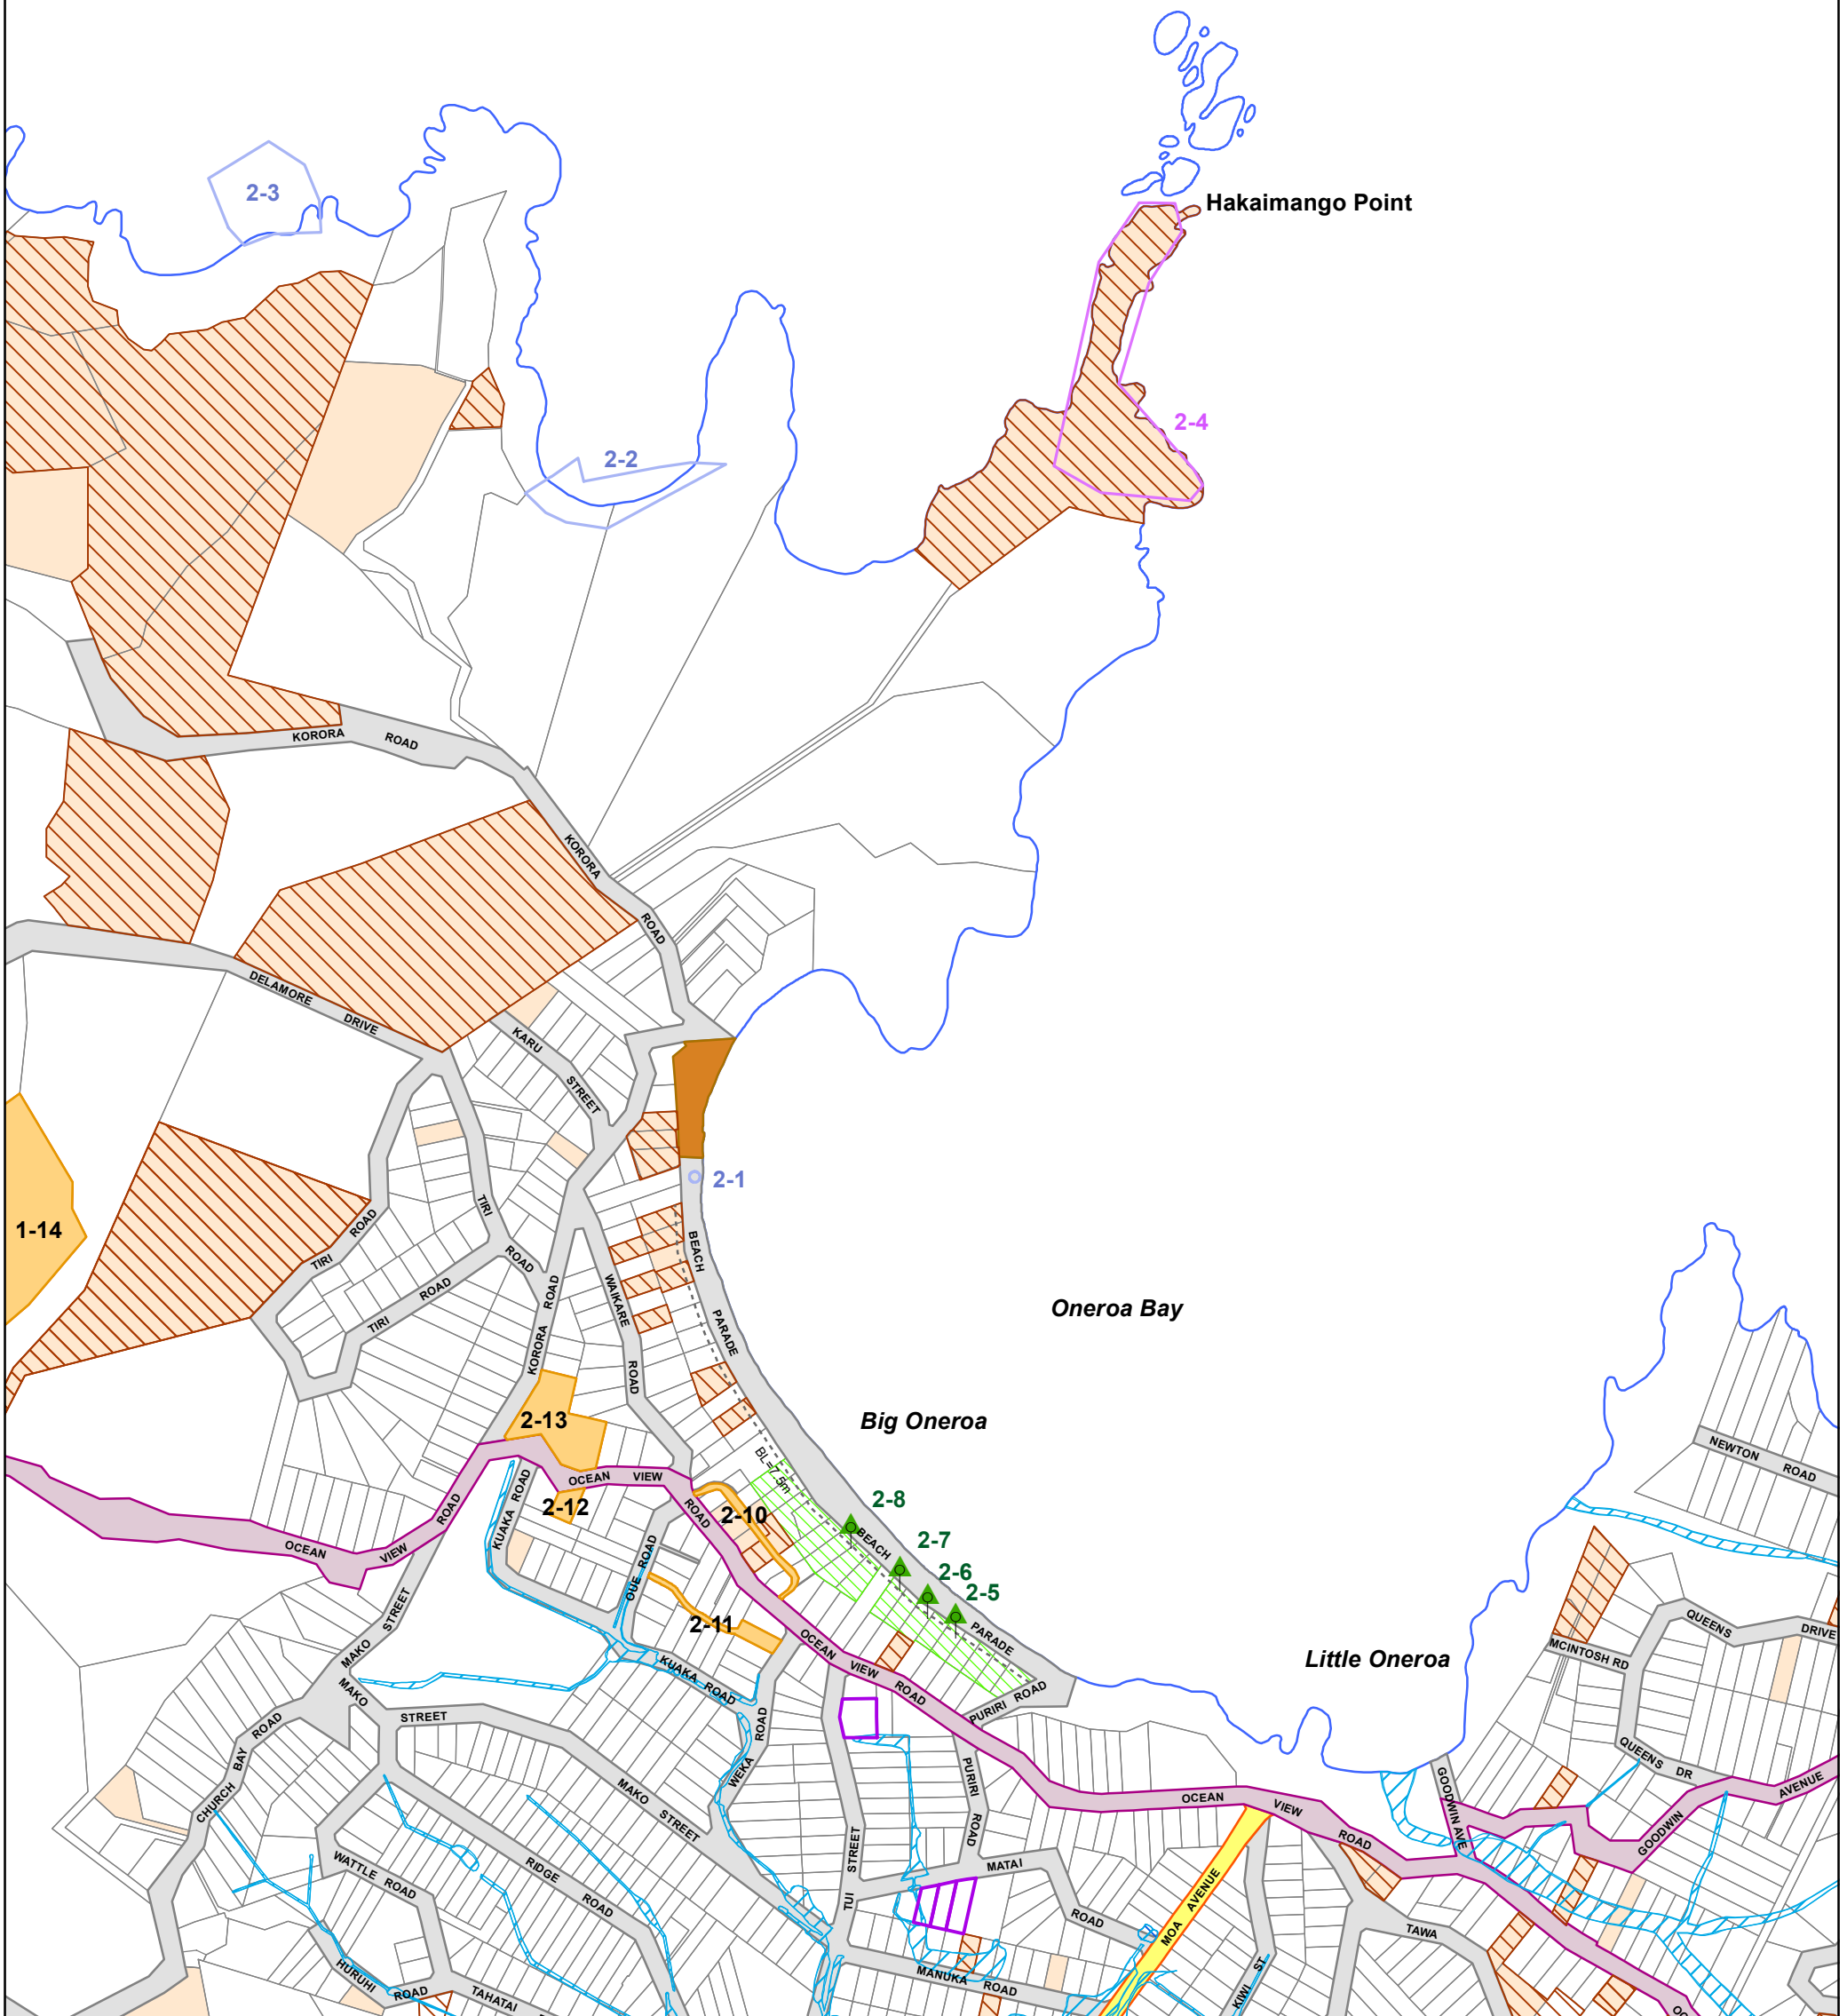

Hauraki Gulf

82
1 2 3
7 8 9

Scale:
1: 7500 @ A3

Auckland Council District Plan - Hauraki Gulf Islands Section - Operative 2013
Updated 27/02/2013

Sheet 2
Map no. 2