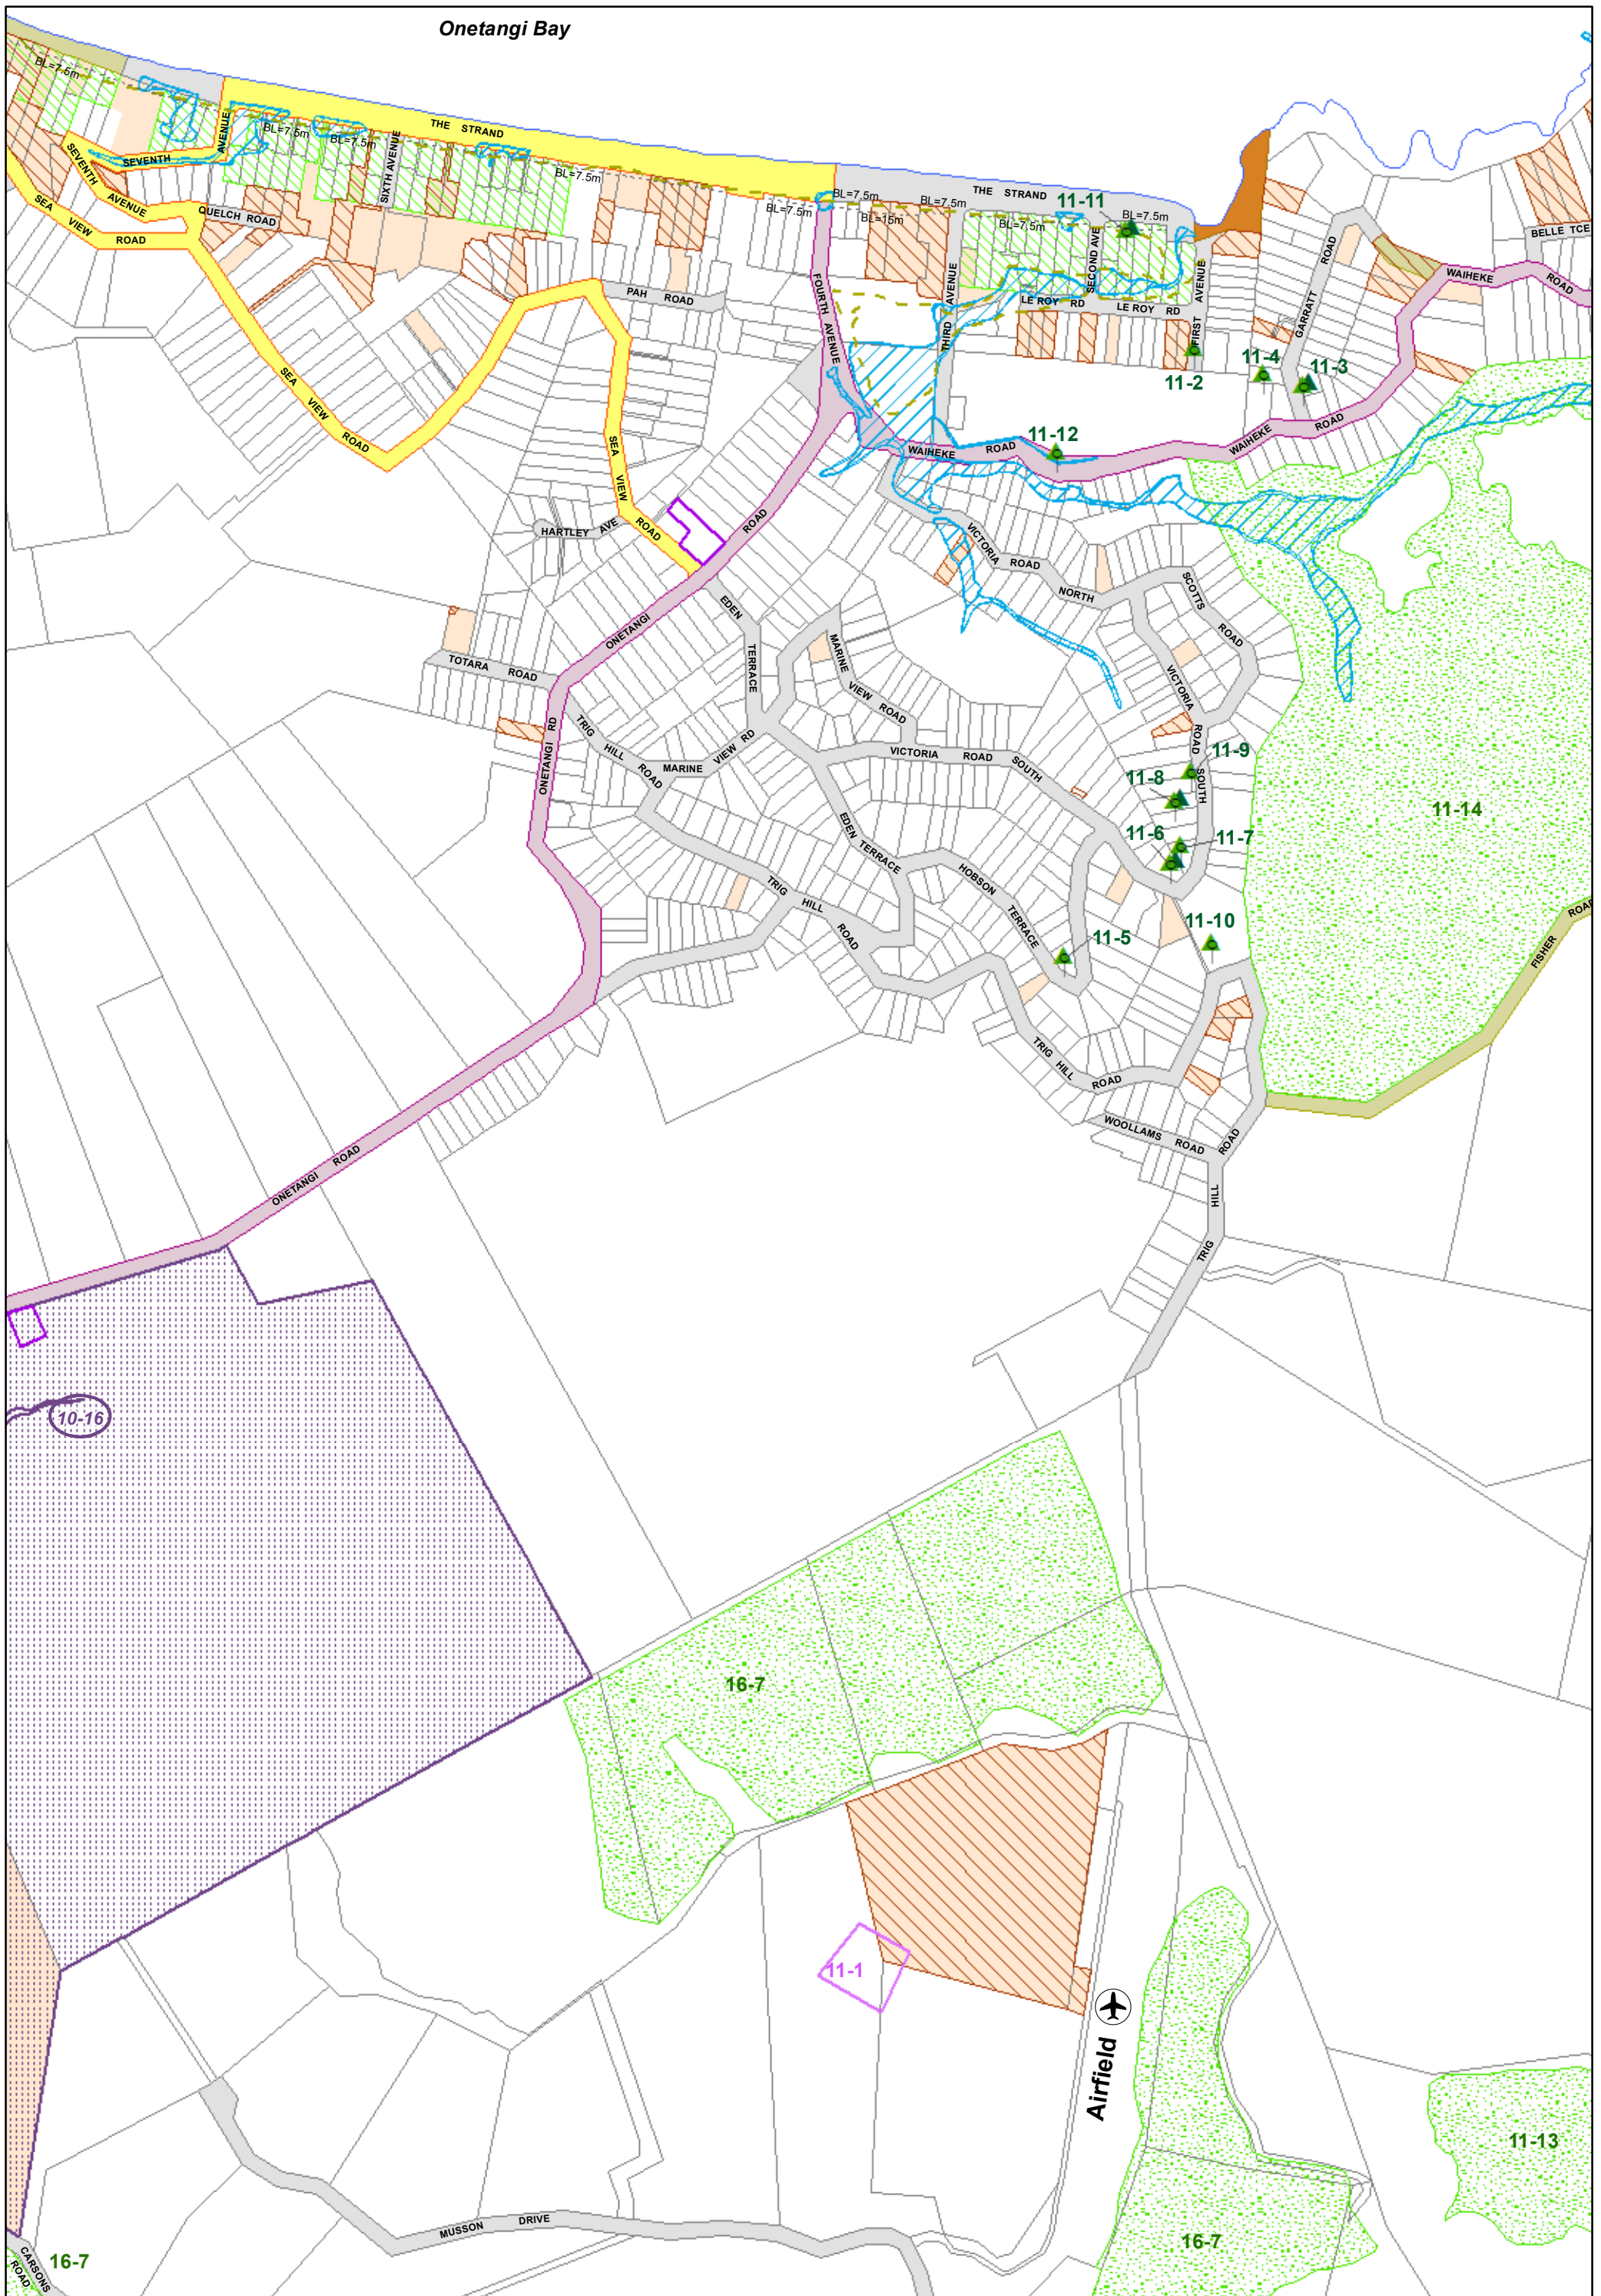

Onetangi Bay

4	5
10	11
15	16

Scale:
1: 7500 @ A3

Auckland Council District Plan - Hauraki Gulf Islands Section - Operative 2018

Updated 21/03/2019

Sheet 11
Map no. 2