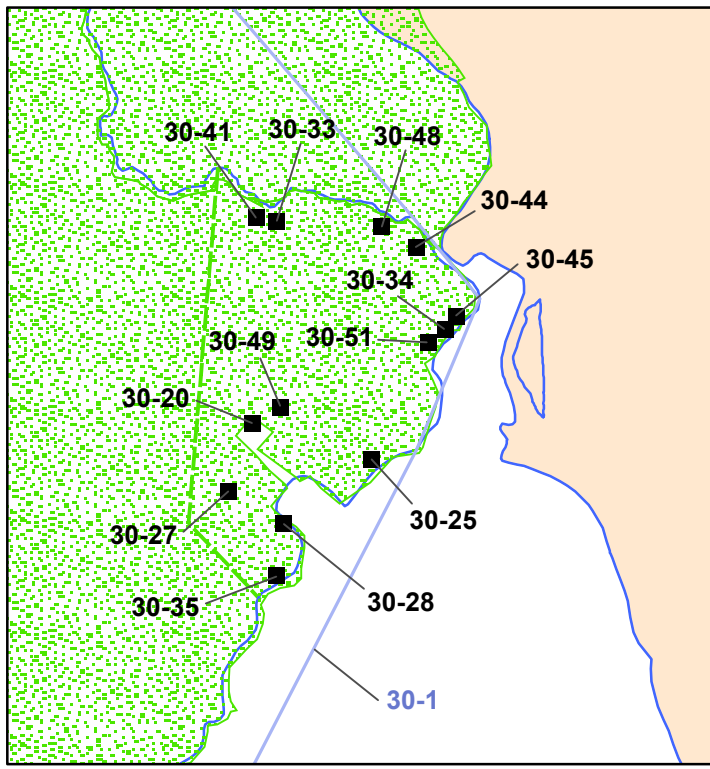

Hauraki Gulf

Motutapu Island

Motukorea Channel

Motukorea (Browns Island)

Scale: 1:30000 @ A3

Auckland Council District Plan - Hauraki Gulf Islands Section - Operative 2013

Updated 27/02/2013

Sheet 30 Map no. 2