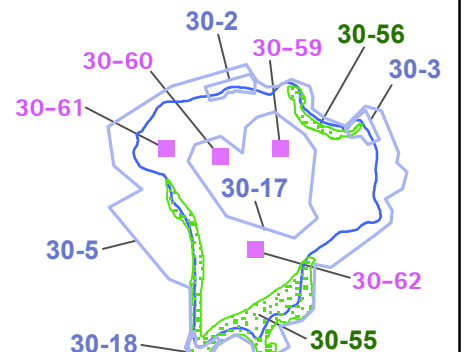

Hauraki Gulf

Motutapu Island

Motukorea Channel

Motukorea (Browns Island)

Scale: 1:30000 @ A3

Auckland Council District Plan - Hauraki Gulf Islands Section - Operative 2013

Updated 27/02/2013

Sheet 30 Map no. 2