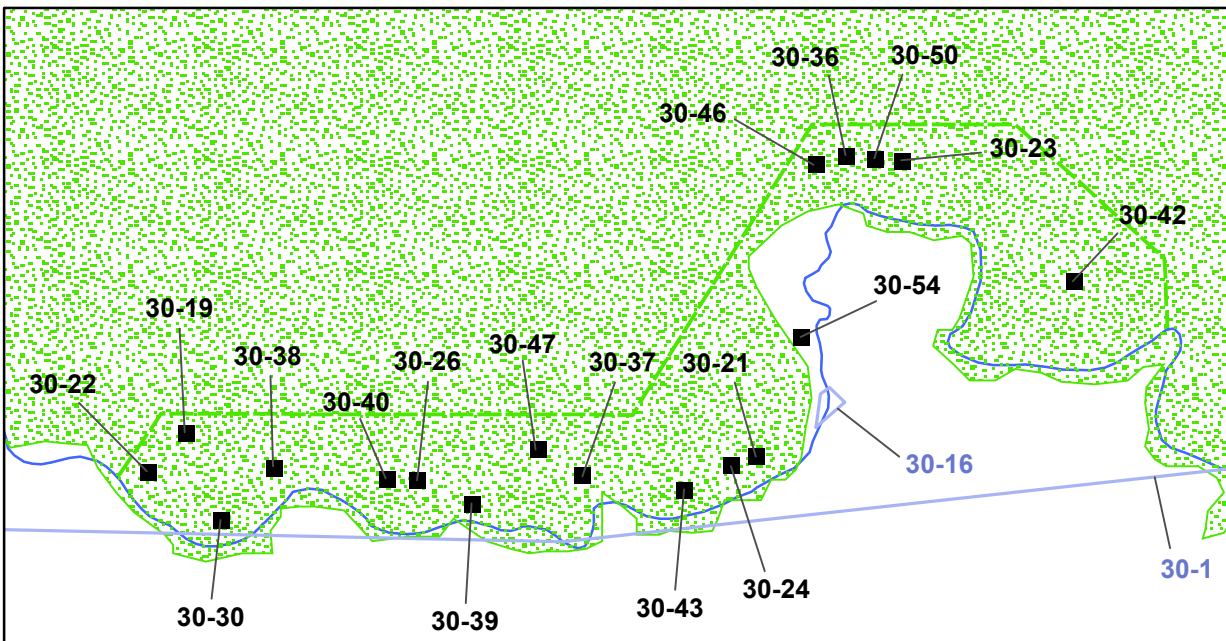

Hauraki Gulf

Motutapu Island

Motukorea Channel

Motukorea (Browns Island)

Scale: 1:30000 @ A3

Auckland Council District Plan - Hauraki Gulf Islands Section - Operative 2013

Updated 27/02/2013

Sheet 30 Map no. 2