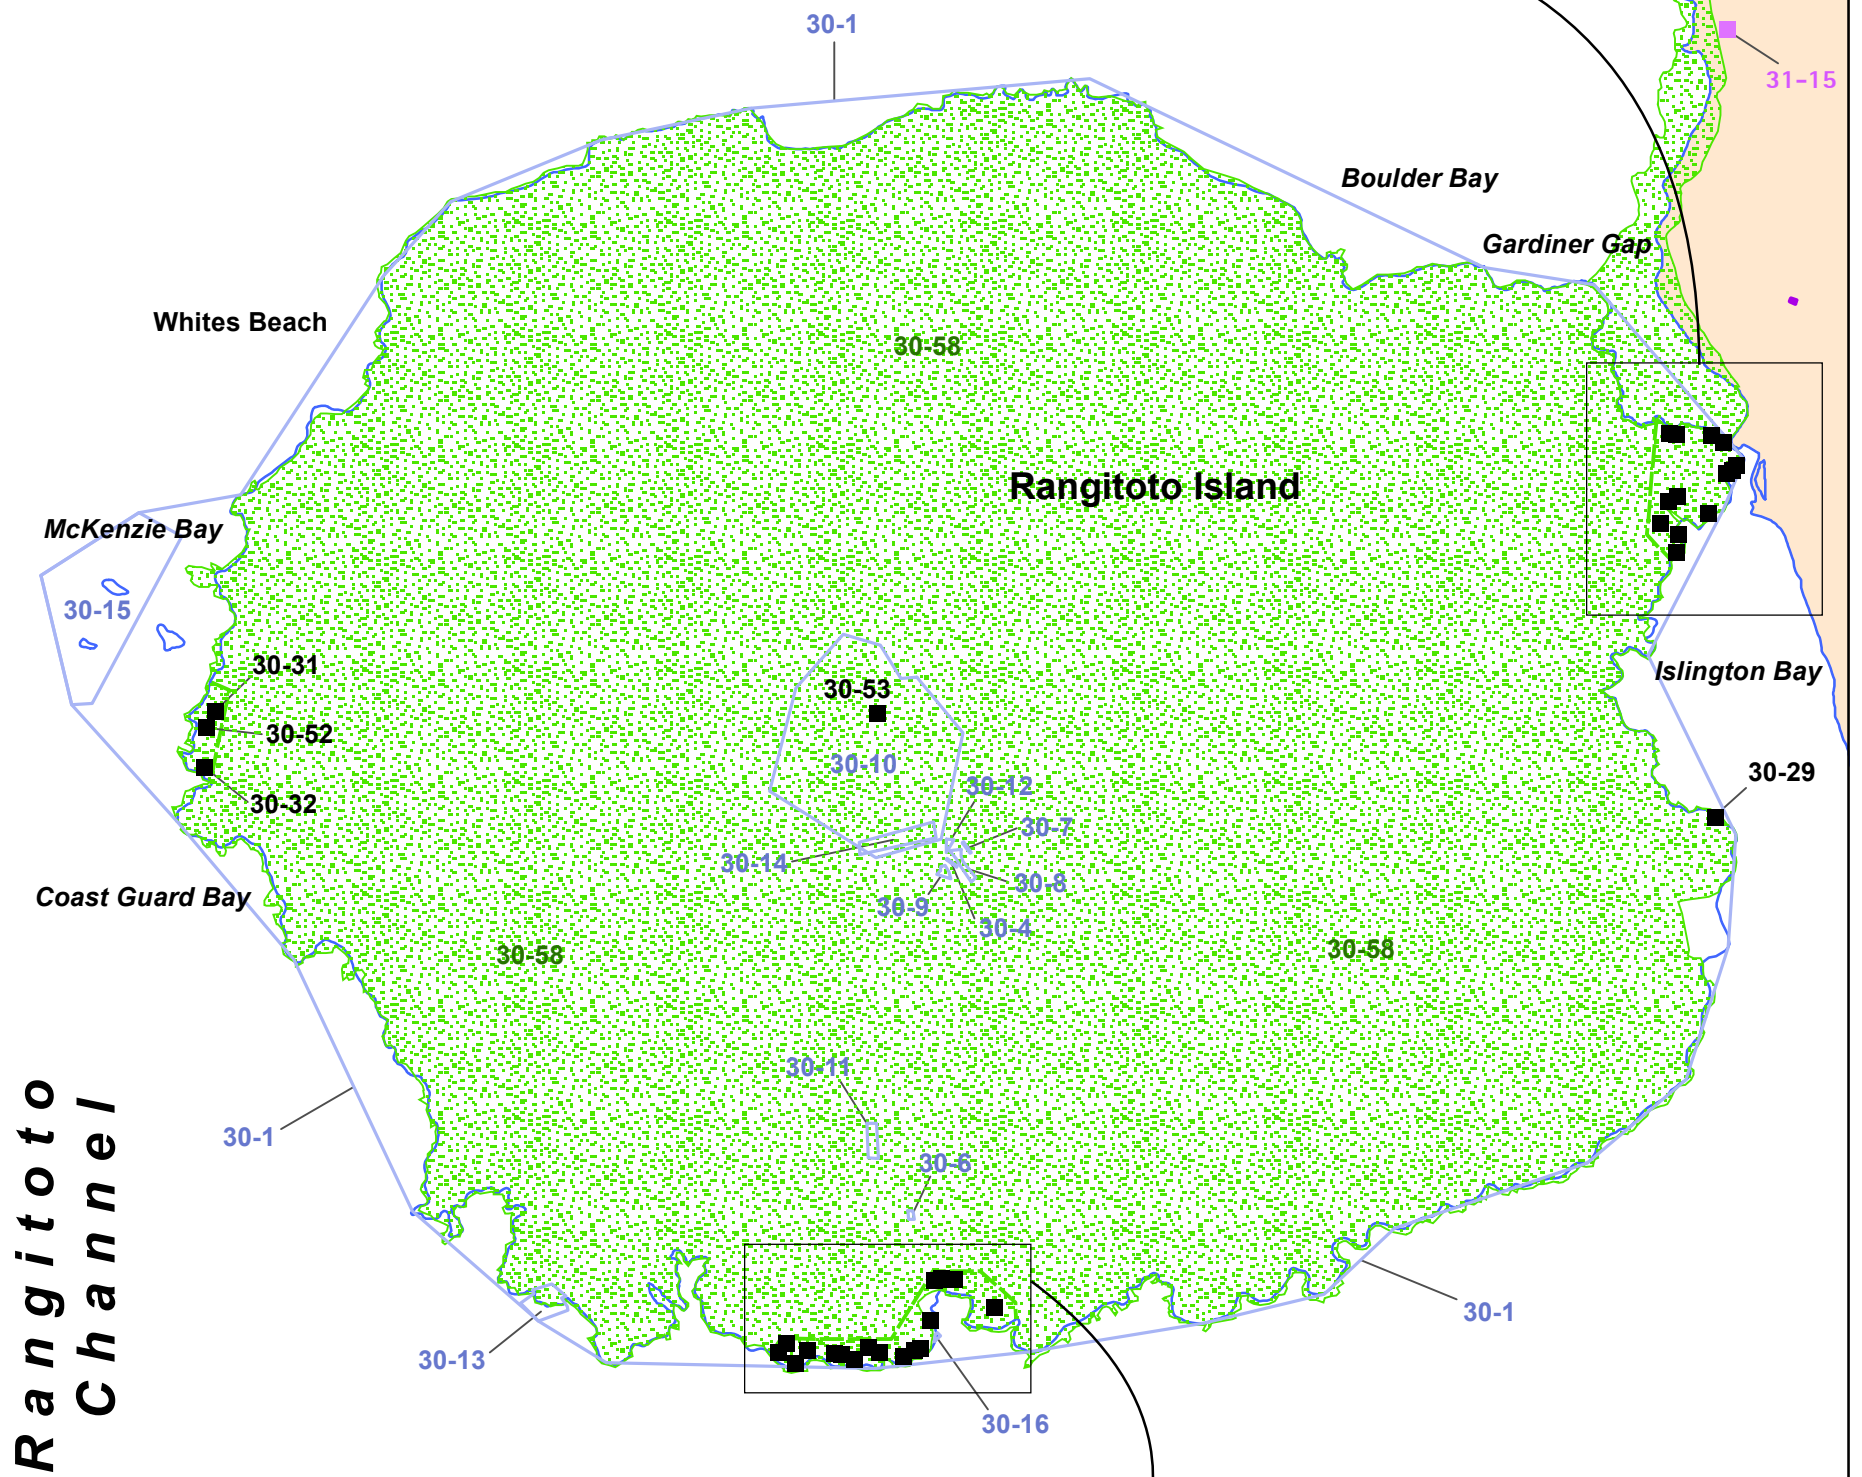

Hauraki Gulf

Motutapu Island

Motukorea Channel

Motukorea (Browns Island)

Scale: 1:30000 @ A3

Auckland Council District Plan - Hauraki Gulf Islands Section - Operative 2013

Updated 27/02/2013

Sheet 30 Map no. 2