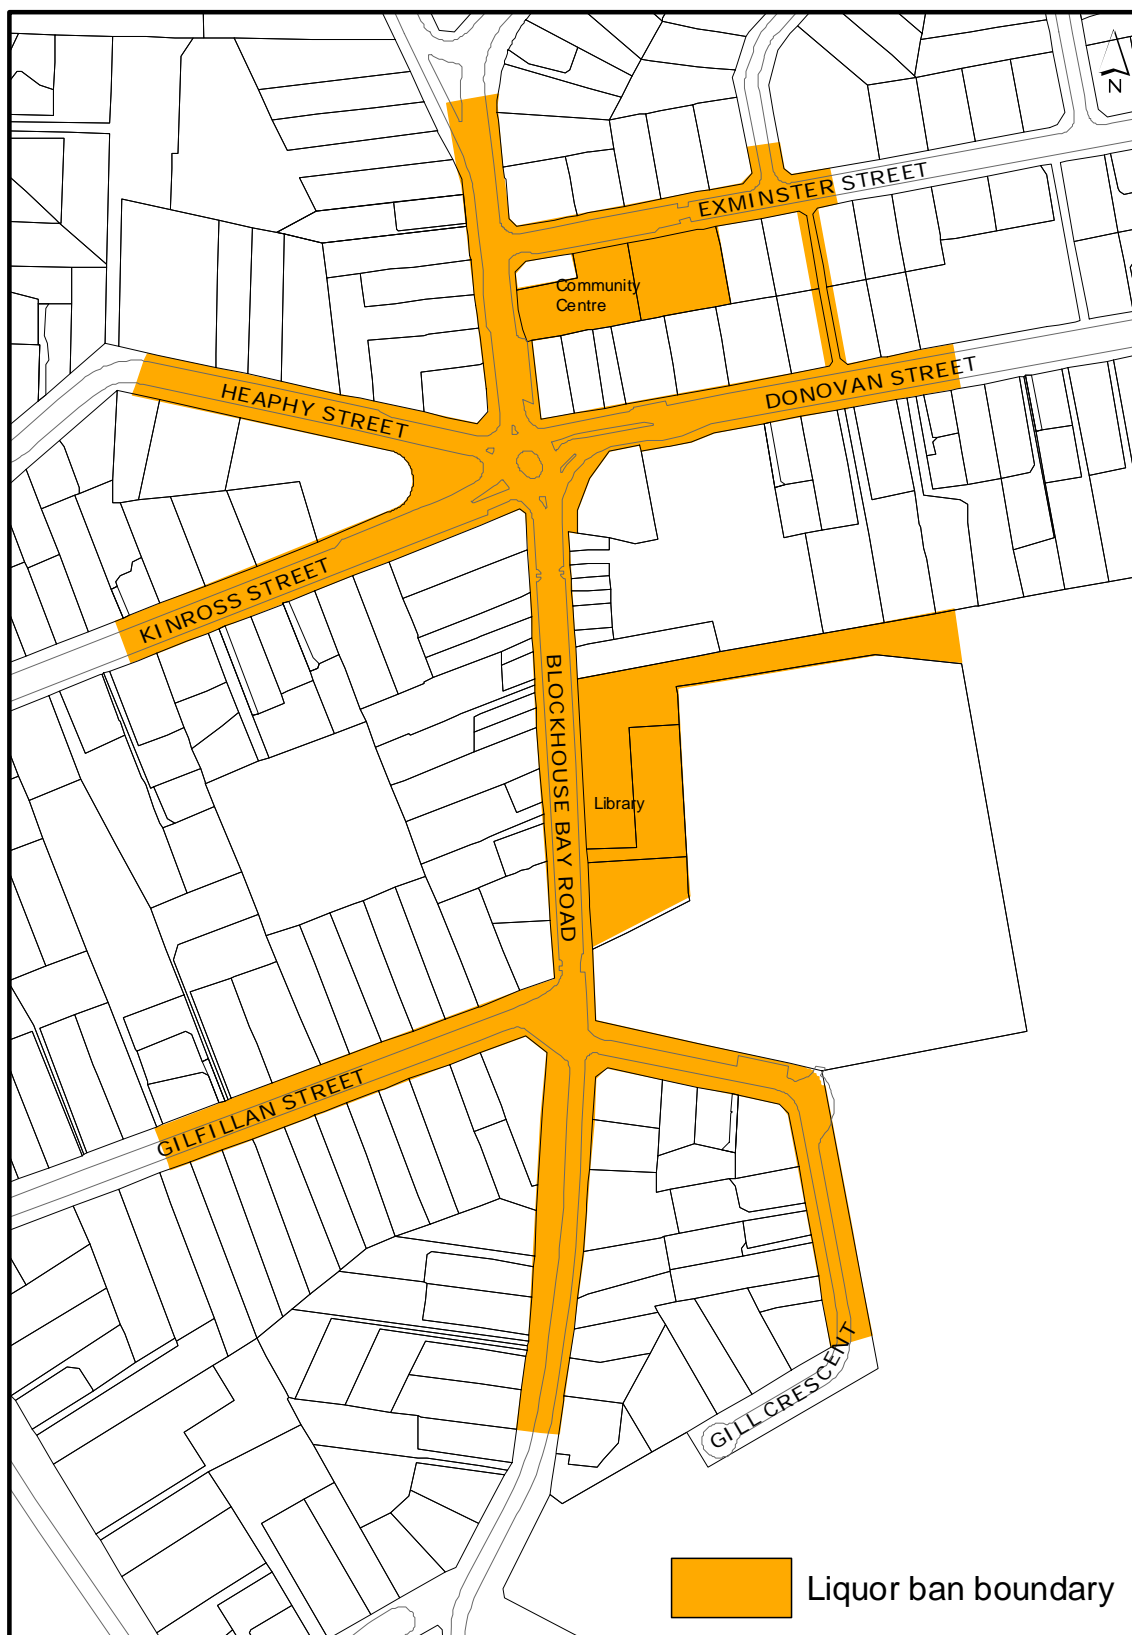

## Liquor ban - Blockhouse Bay shopping/business area

### Disclaimer regarding liquor ban area maps

All deliberate care has been taken to accurately map the public places within a shopping/business areas that have a liquor ban in operation. The meaning given to public place is defined in the Auckland City Council Bylaw Part 14 - Liquor Control in Public Places (Part 14.0 Definitions).