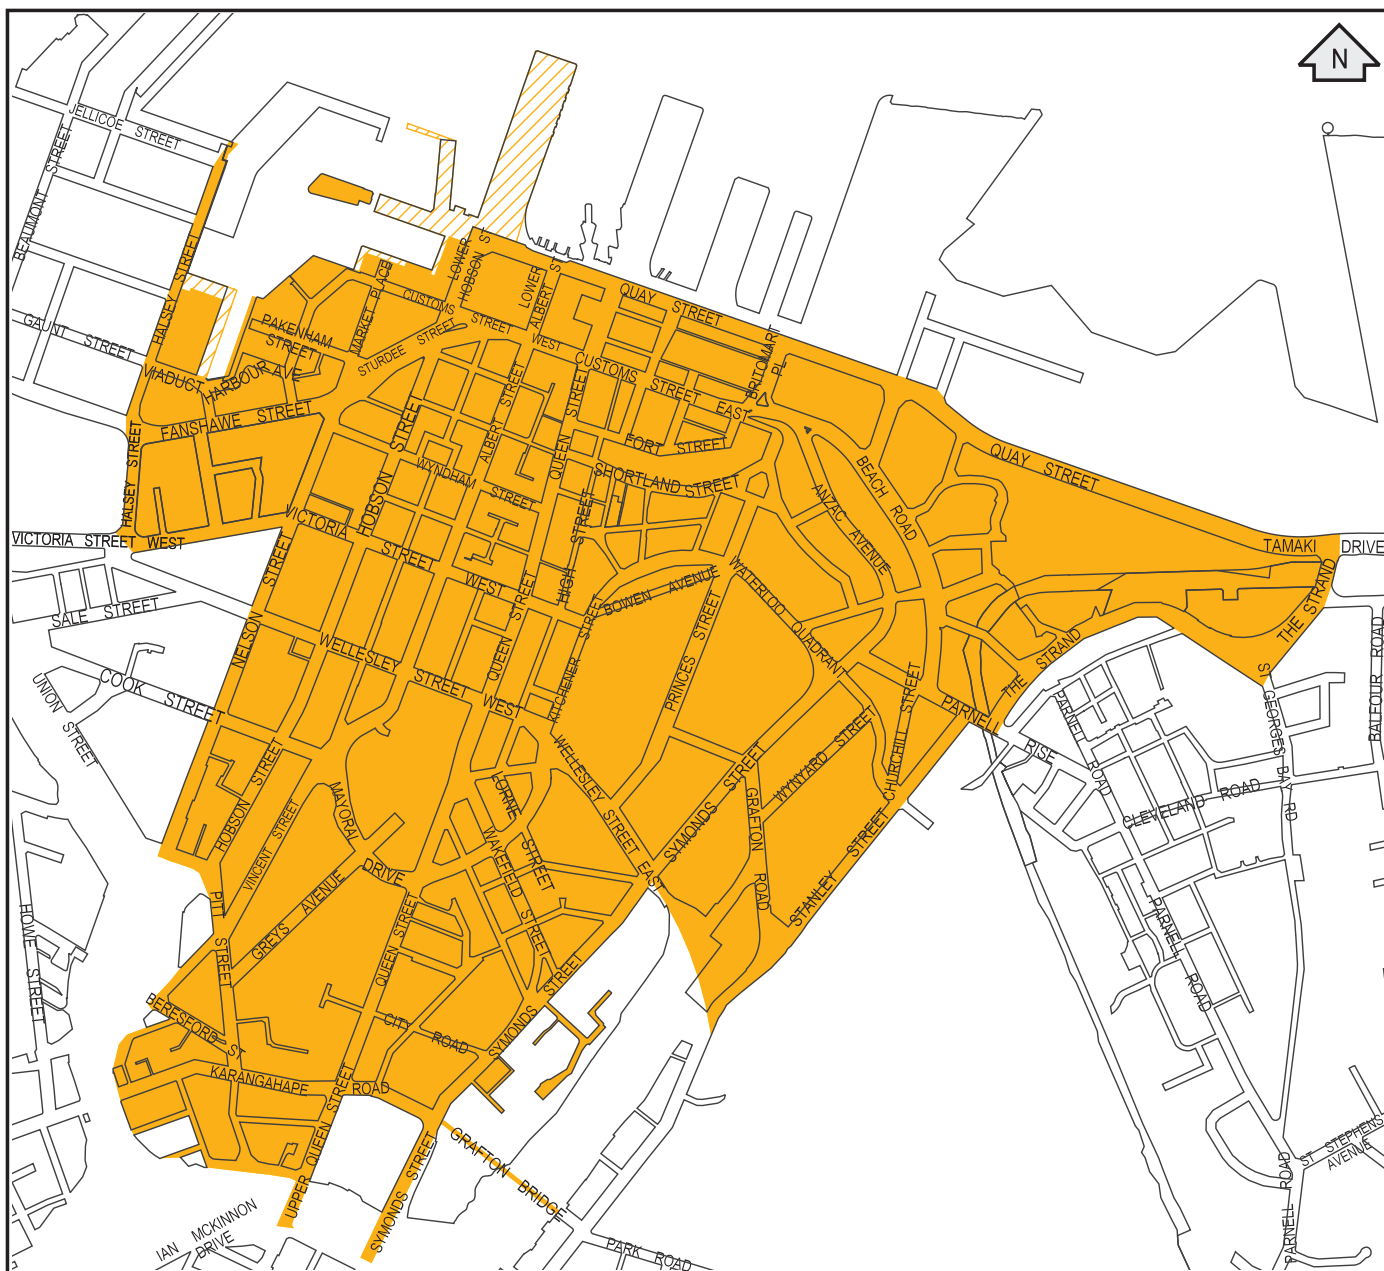

Auckland CBD Liquor ban area

-  Liquor ban boundary
-  Privately enforced liquor ban area

Disclaimer regarding liquor ban area maps

All deliberate care has been taken to accurately map the public places within a shopping/business areas that have a liquor ban in operation. The meaning given to public place is defined in the Auckland City Council Bylaw Part 14 - Liquor Control in Public Places (Part 14.0 Definitions).