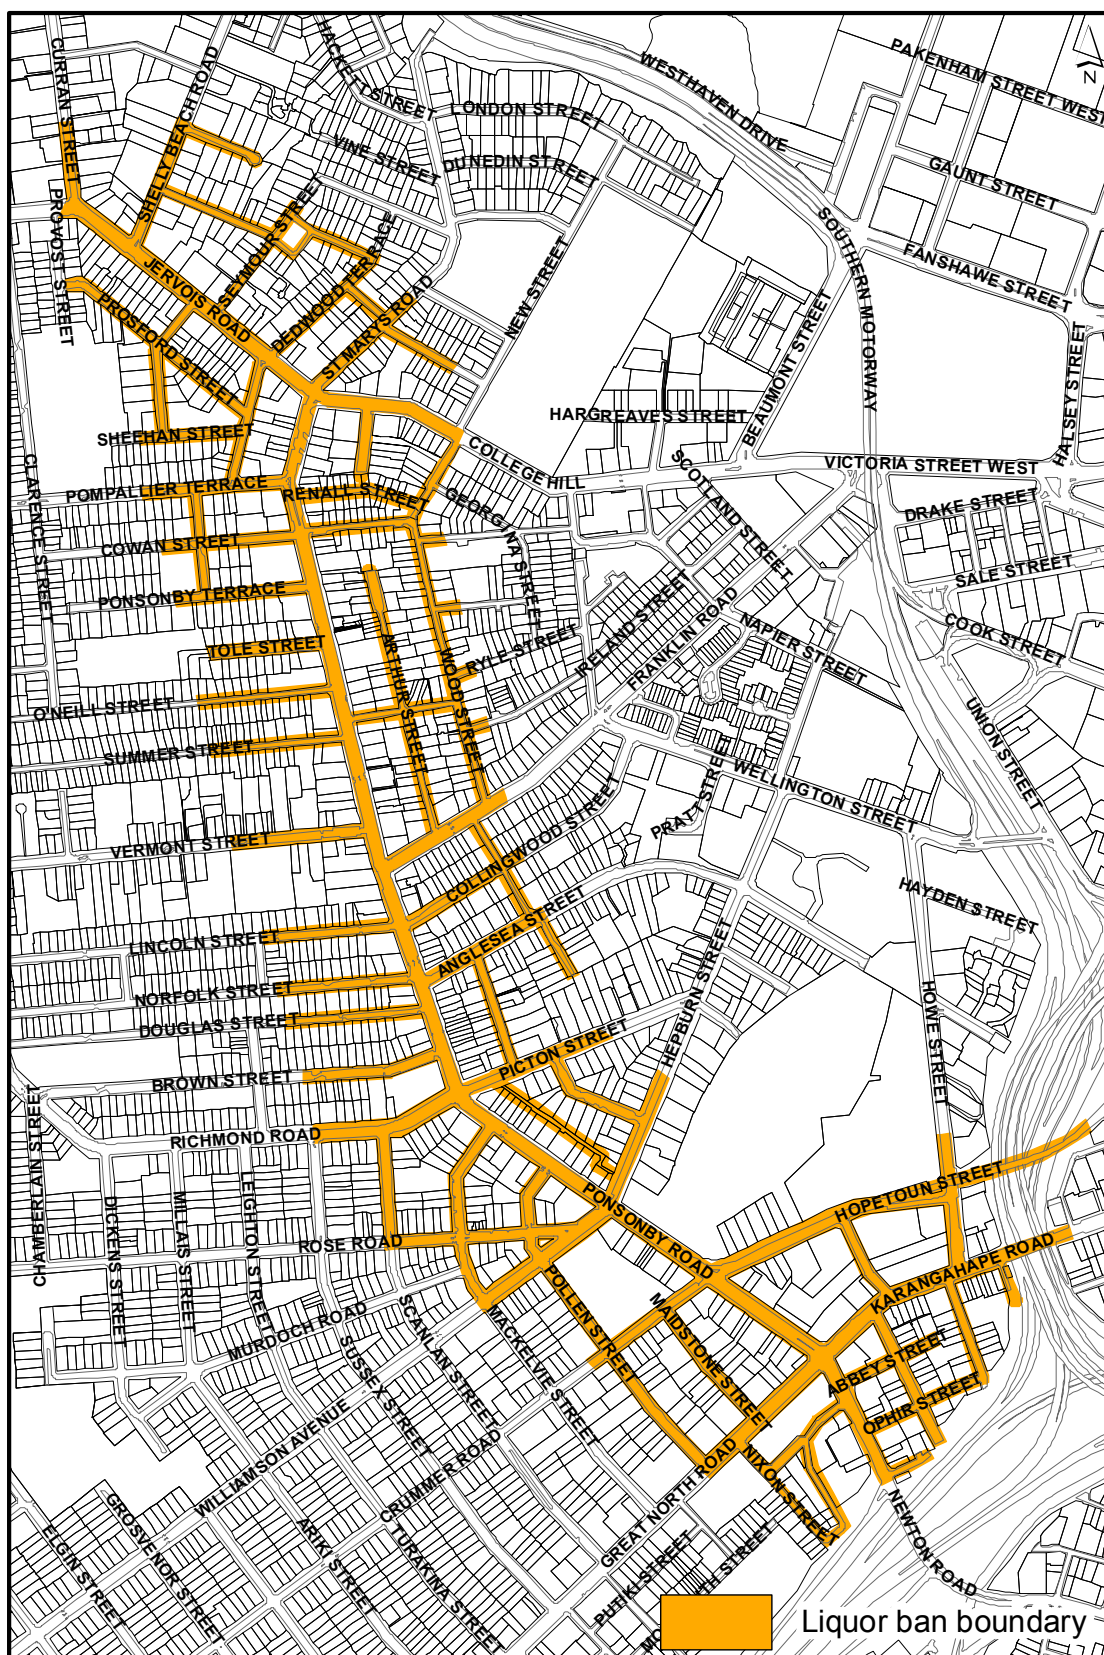

Liquor ban - Ponsonby shopping/business area

Disclaimer regarding liquor ban area maps

All deliberate care has been taken to accurately map the public places within a shopping/business areas that have a liquor ban in operation. The meaning given to public place is defined in the Auckland City Council Bylaw Part 14 - Liquor Control in Public Places (Part 14.0 Definitions).