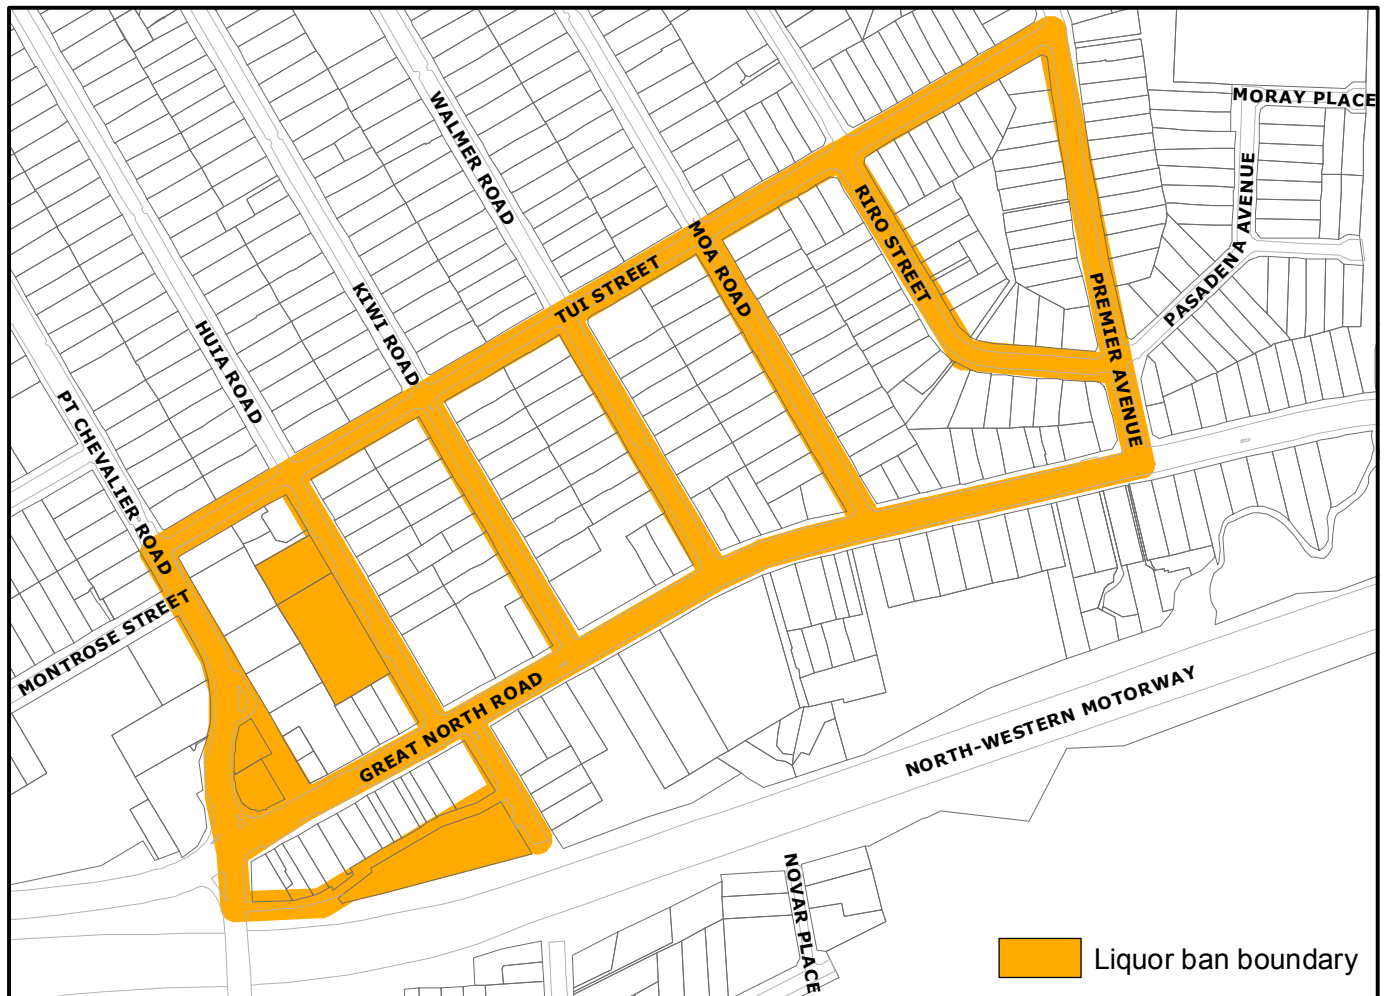

Liquor ban - Pt Chevalier shopping/business area

Disclaimer regarding liquor ban area maps

All deliberate care has been taken to accurately map the public places within a shopping/business areas that have a liquor ban in operation. The meaning given to public place is defined in the Auckland City Council Bylaw Part 14 - Liquor Control in Public Places (Part 14.0 Definitions).