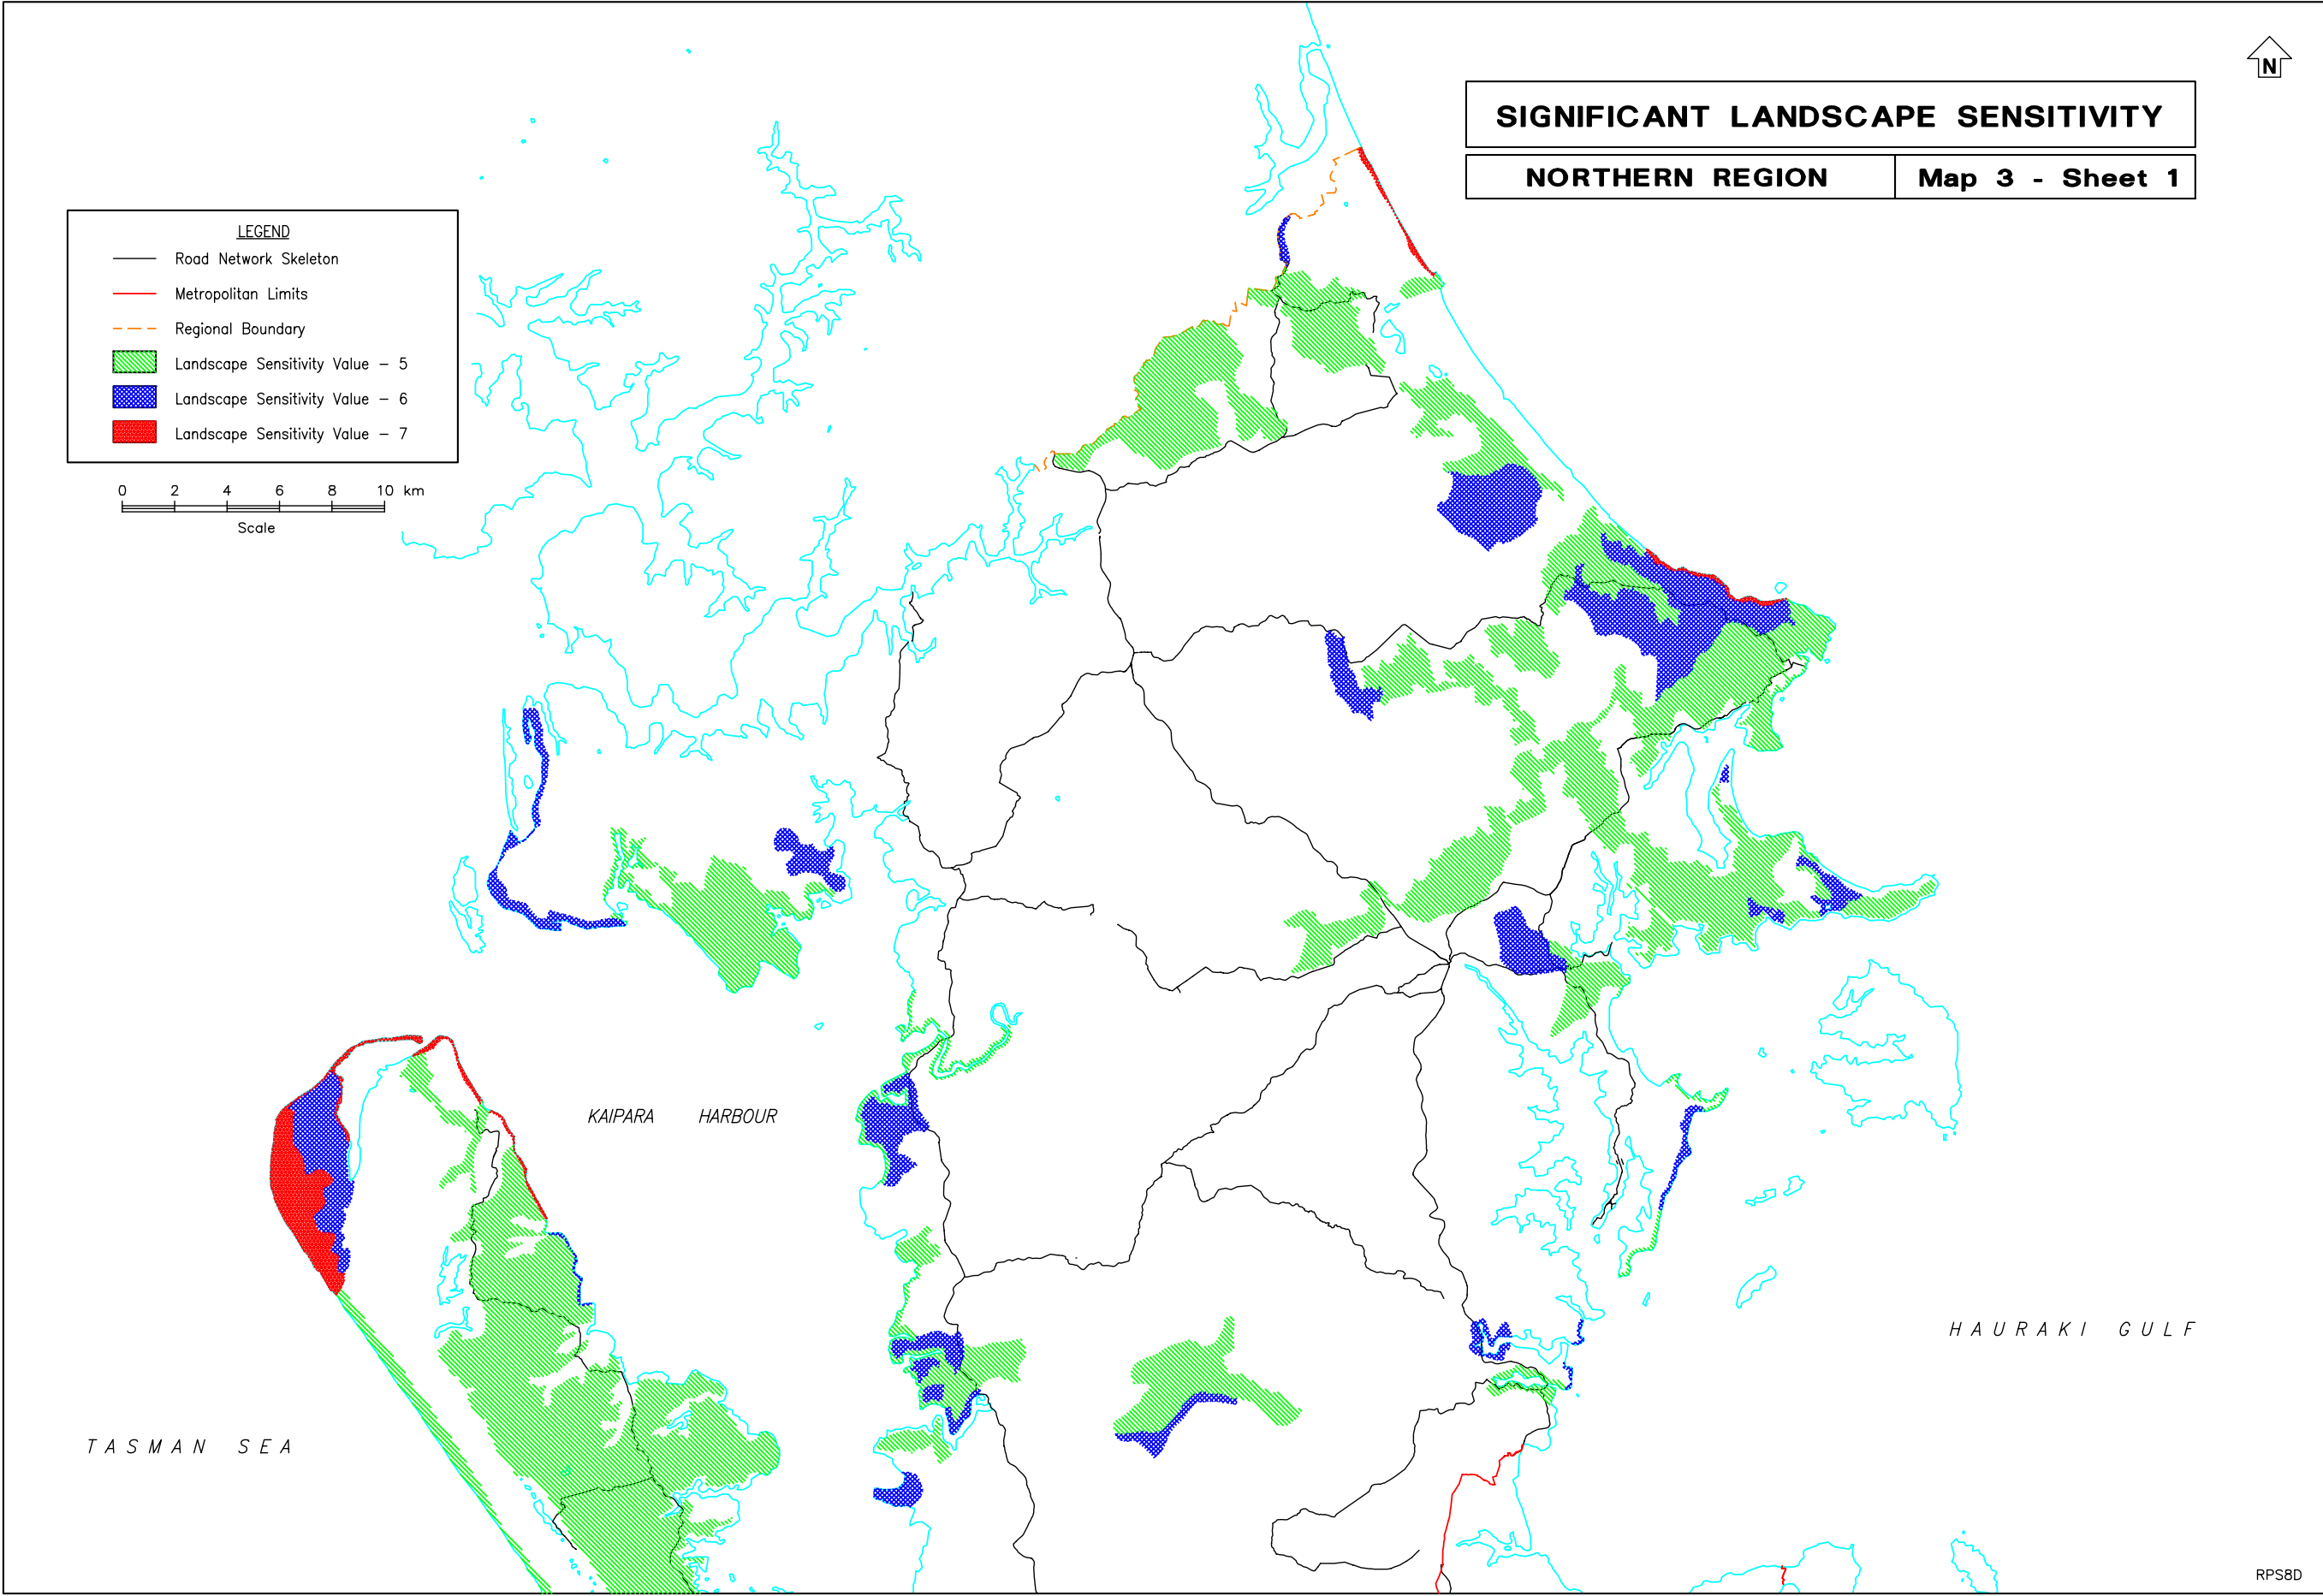

SIGNIFICANT LANDSCAPE SENSITIVITY
NORTHERN REGION **Map 3 - Sheet 1**

- LEGEND**
- Road Network Skeleton
 - Metropolitan Limits
 - - - Regional Boundary
 - ▨ Landscape Sensitivity Value - 5
 - ▨ Landscape Sensitivity Value - 6
 - ▨ Landscape Sensitivity Value - 7

RPS8D