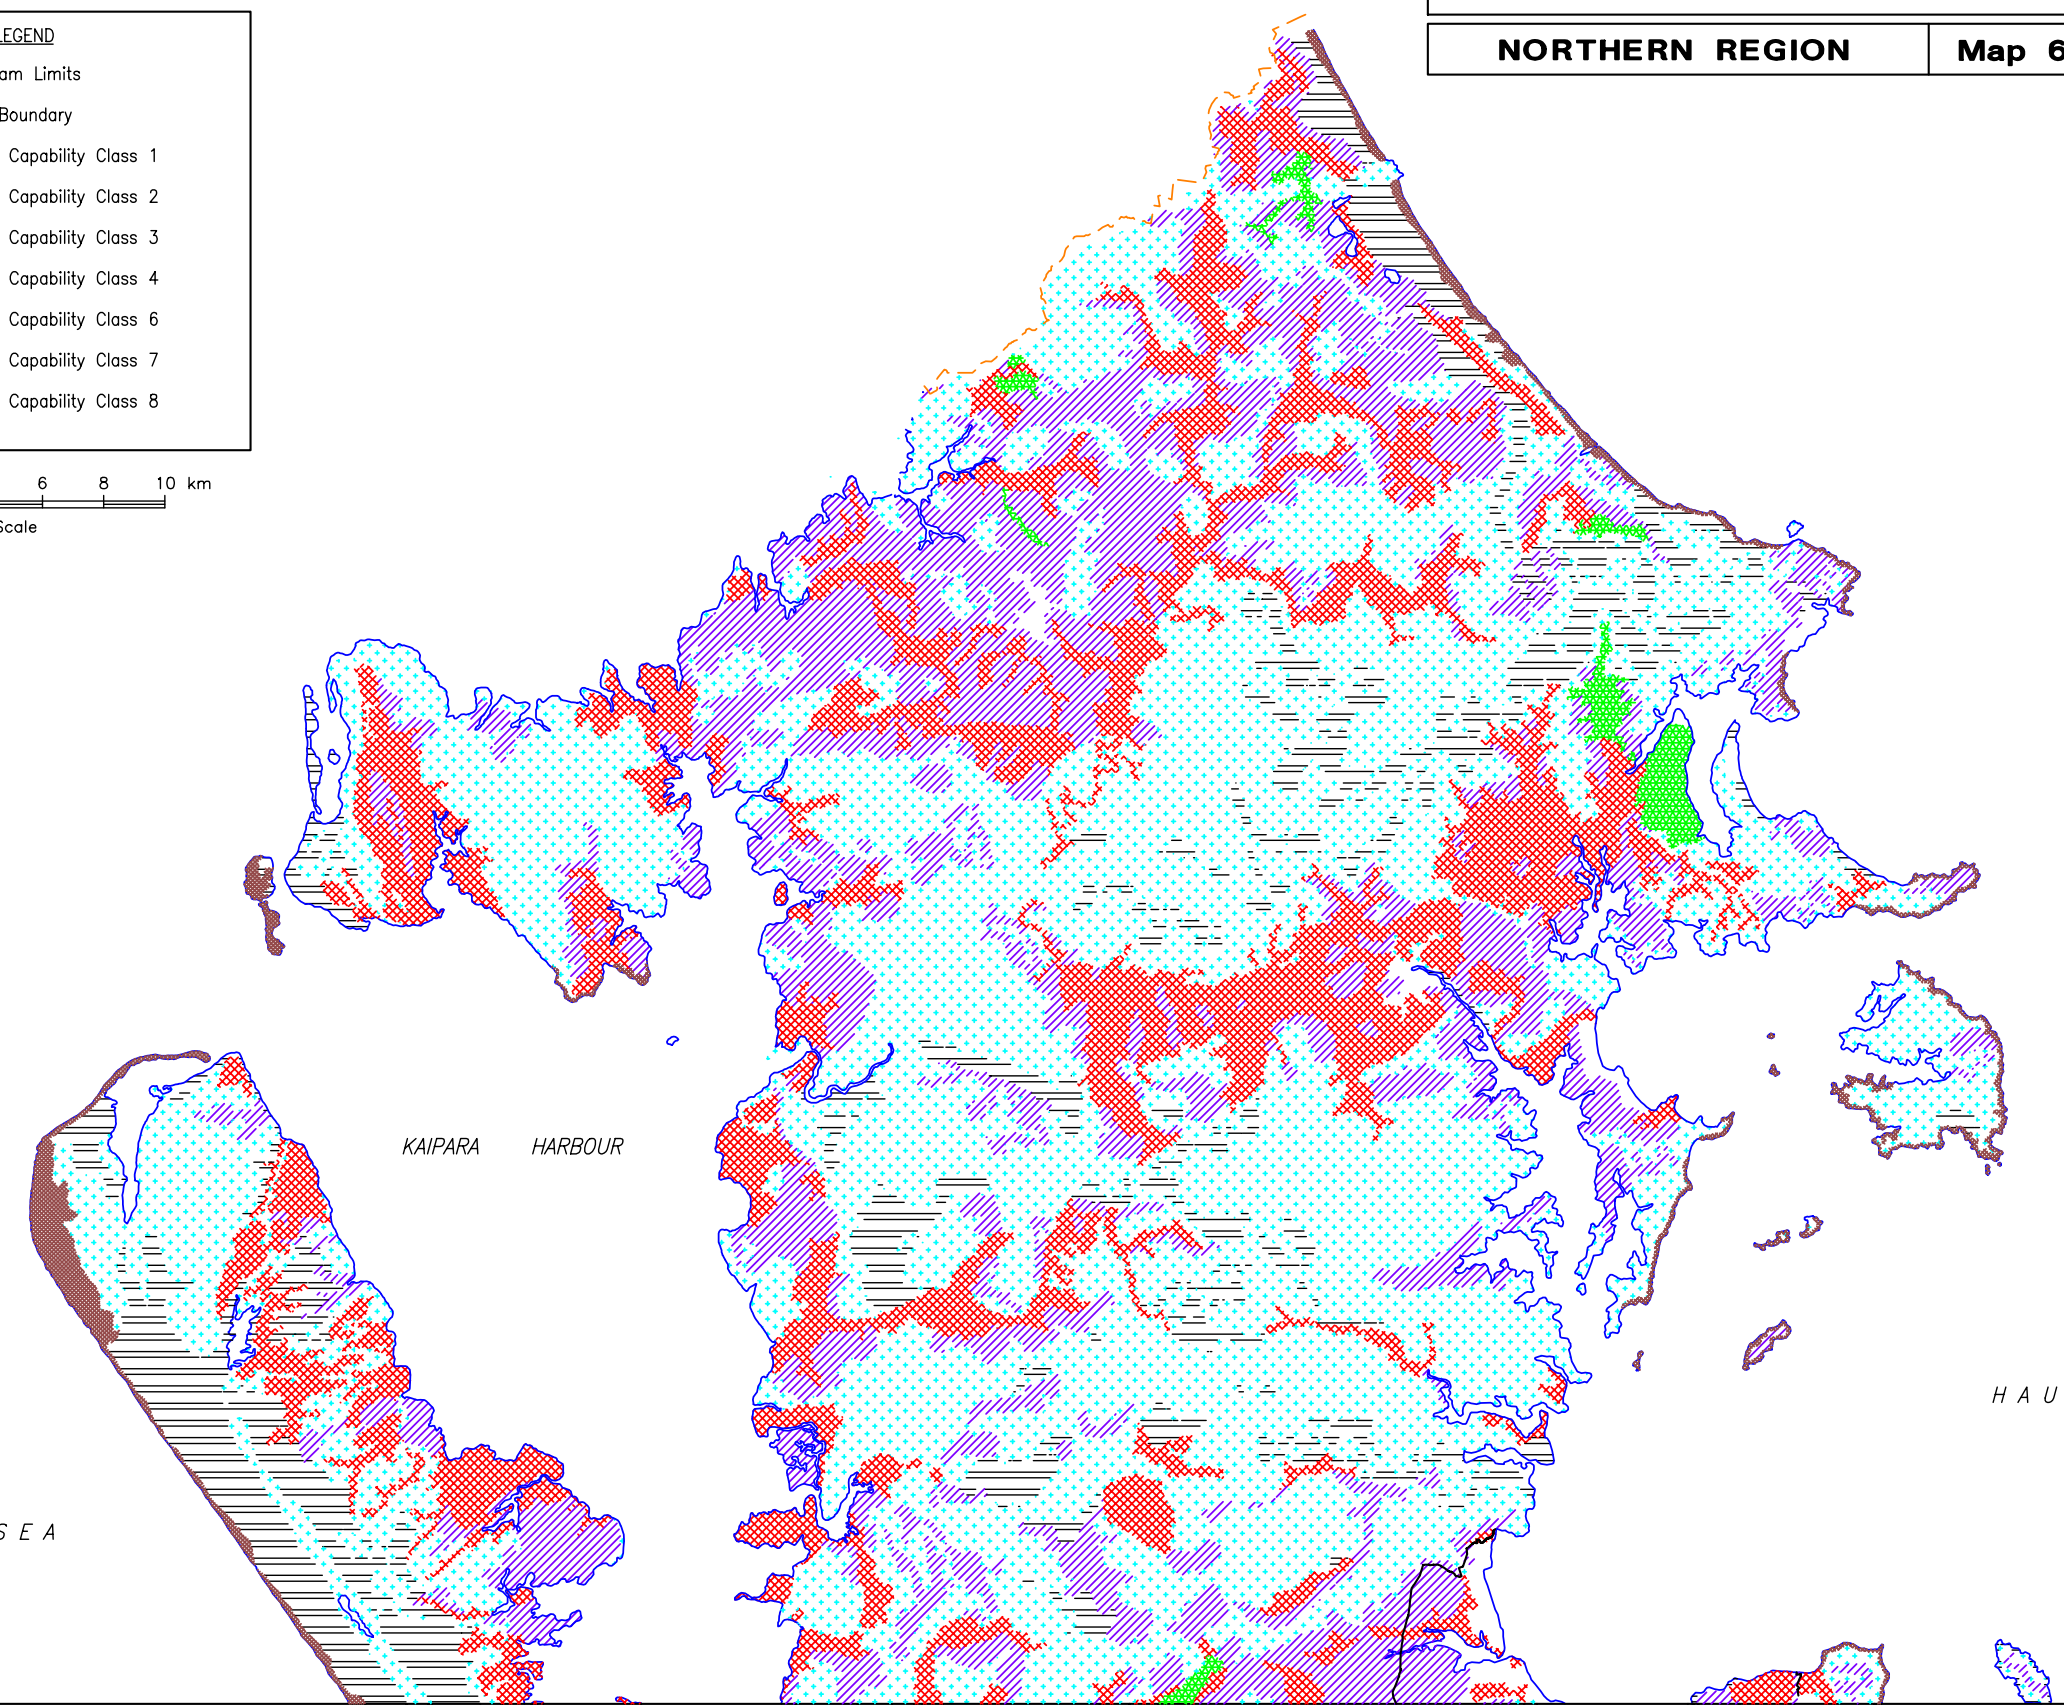

LAND USE CAPABILITY

NORTHERN REGION

Map 6 - Sheet 1

LEGEND

- Metropolitan Limits
- - - Regional Boundary
- Land Use Capability Class 1
- Land Use Capability Class 2
- Land Use Capability Class 3
- Land Use Capability Class 4
- Land Use Capability Class 6
- Land Use Capability Class 7
- Land Use Capability Class 8

KAIPARA HARBOUR

HAURAKI GULF

TASMAN SEA

RPS9A