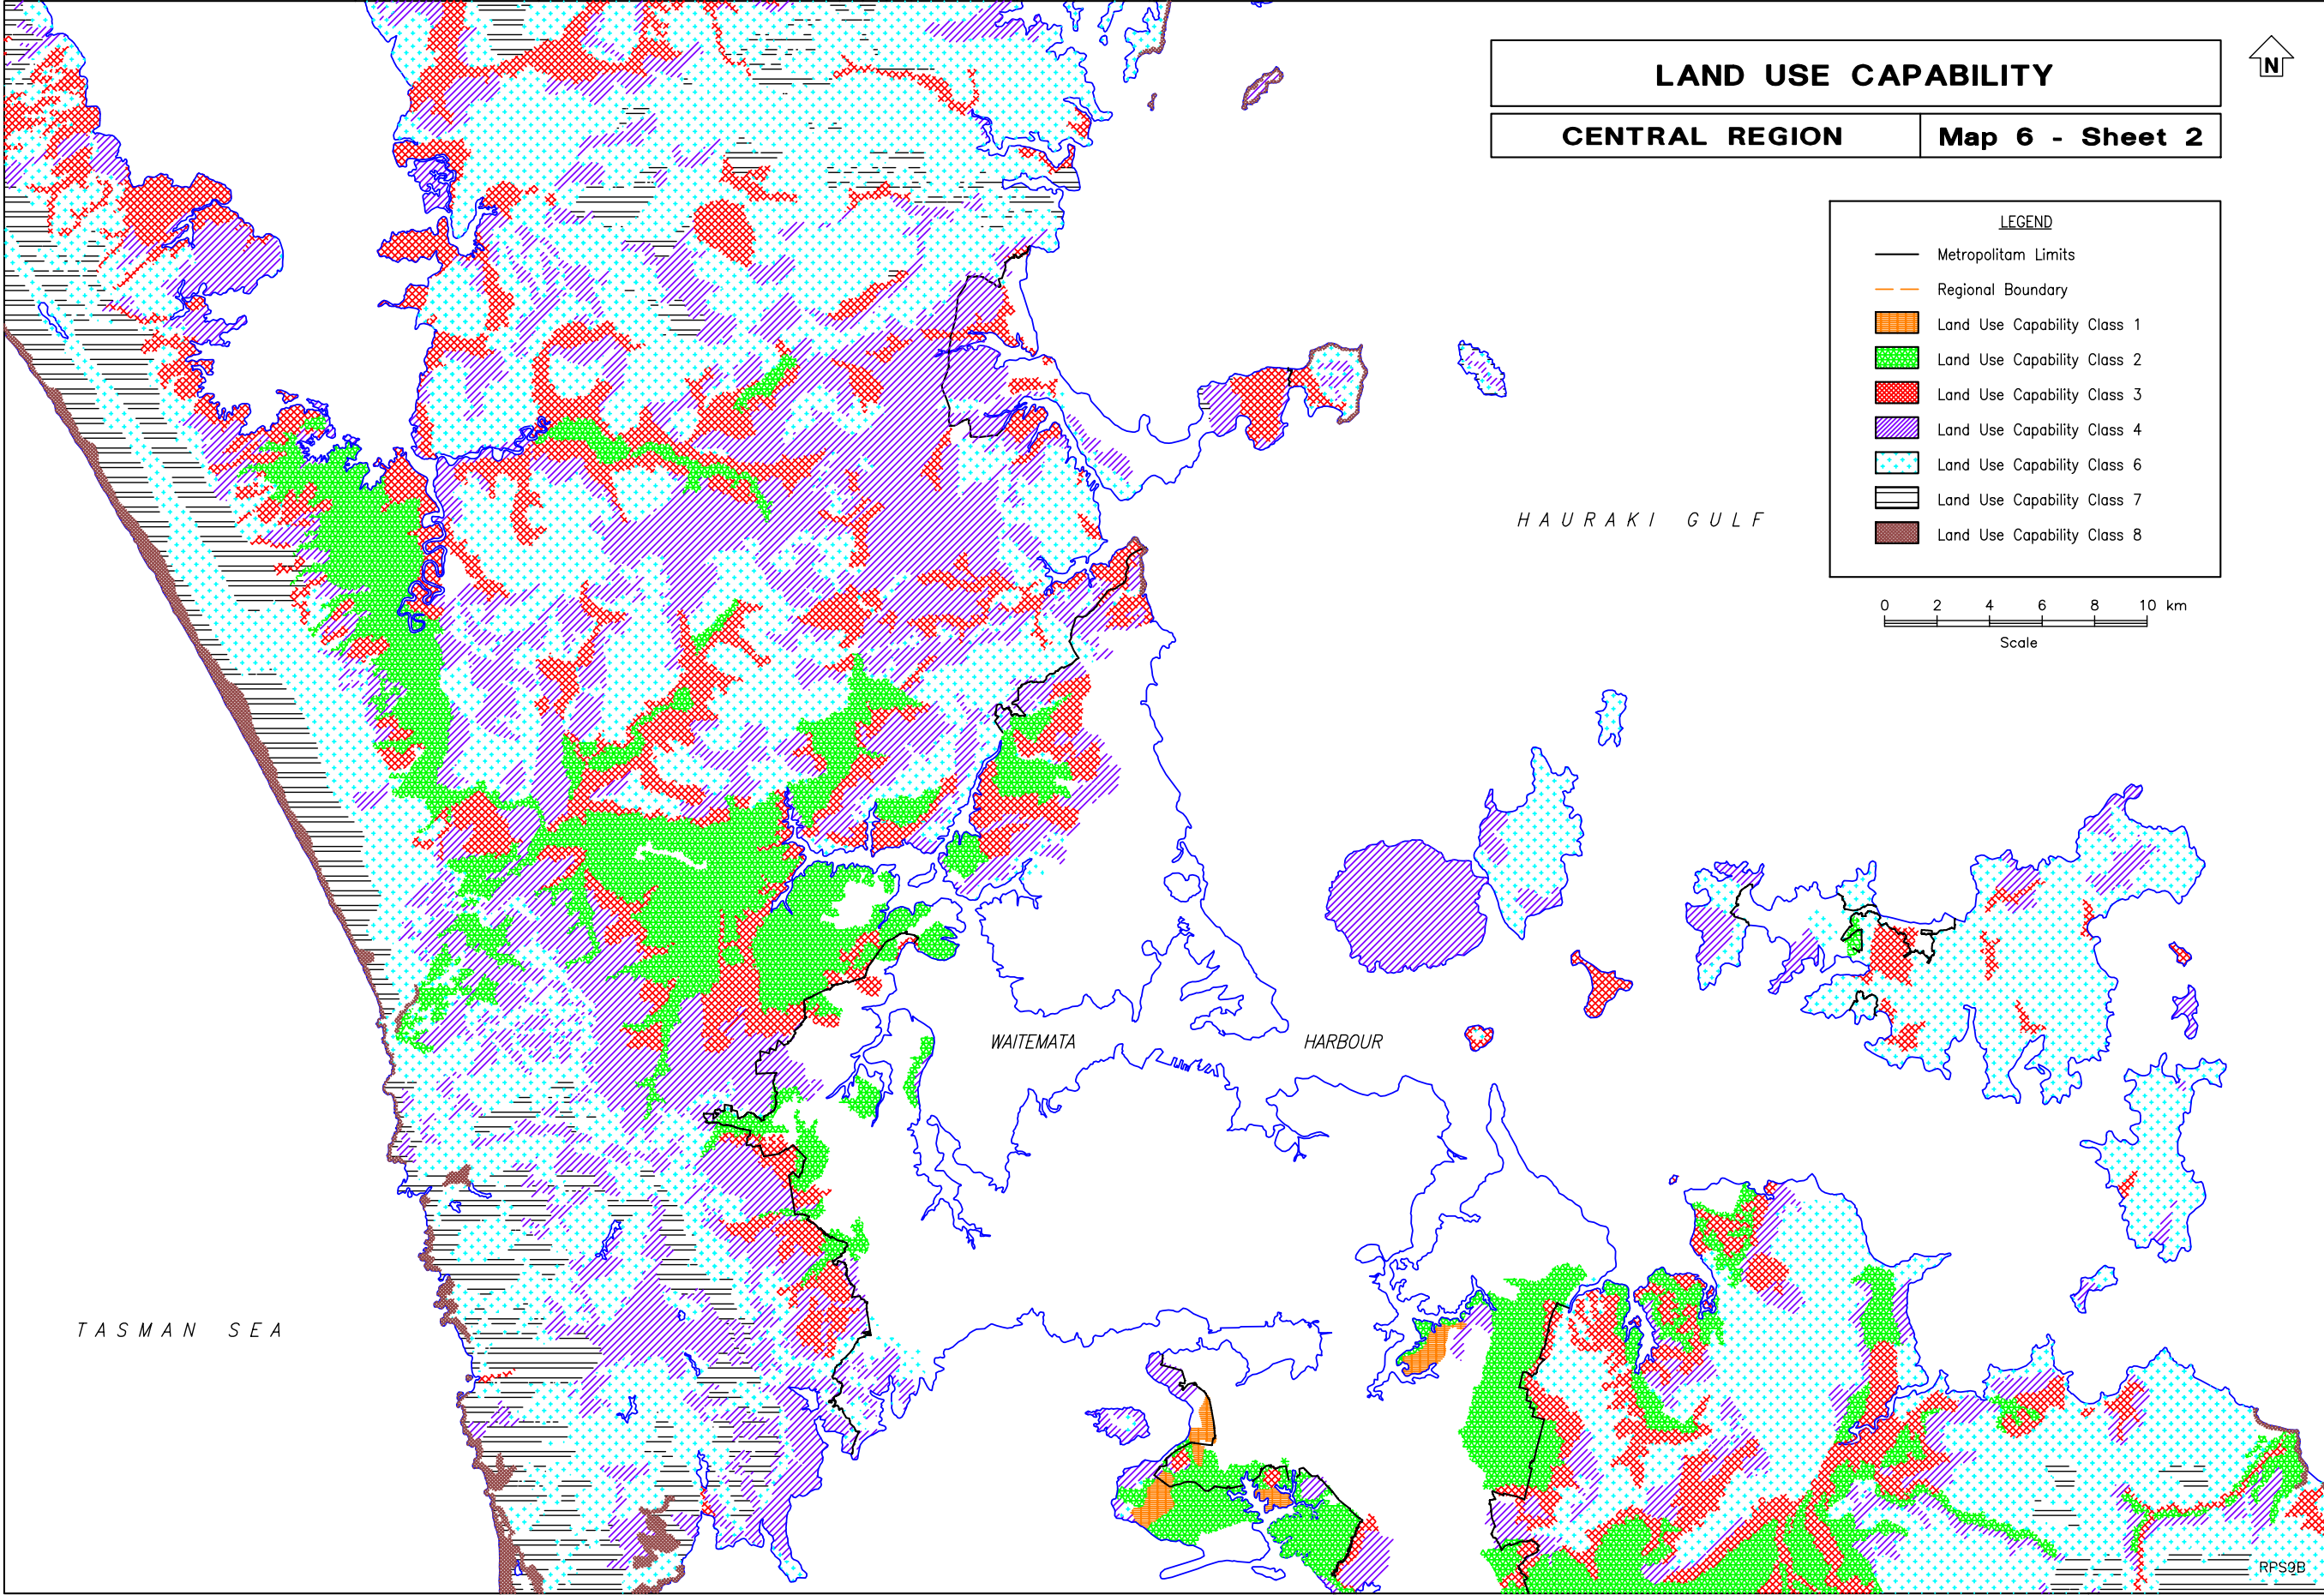

LAND USE CAPABILITY

CENTRAL REGION

Map 6 - Sheet 2

LEGEND

- Metropolitan Limits
- - - Regional Boundary
- Land Use Capability Class 1
- Land Use Capability Class 2
- Land Use Capability Class 3
- Land Use Capability Class 4
- Land Use Capability Class 6
- Land Use Capability Class 7
- Land Use Capability Class 8

RPSQB