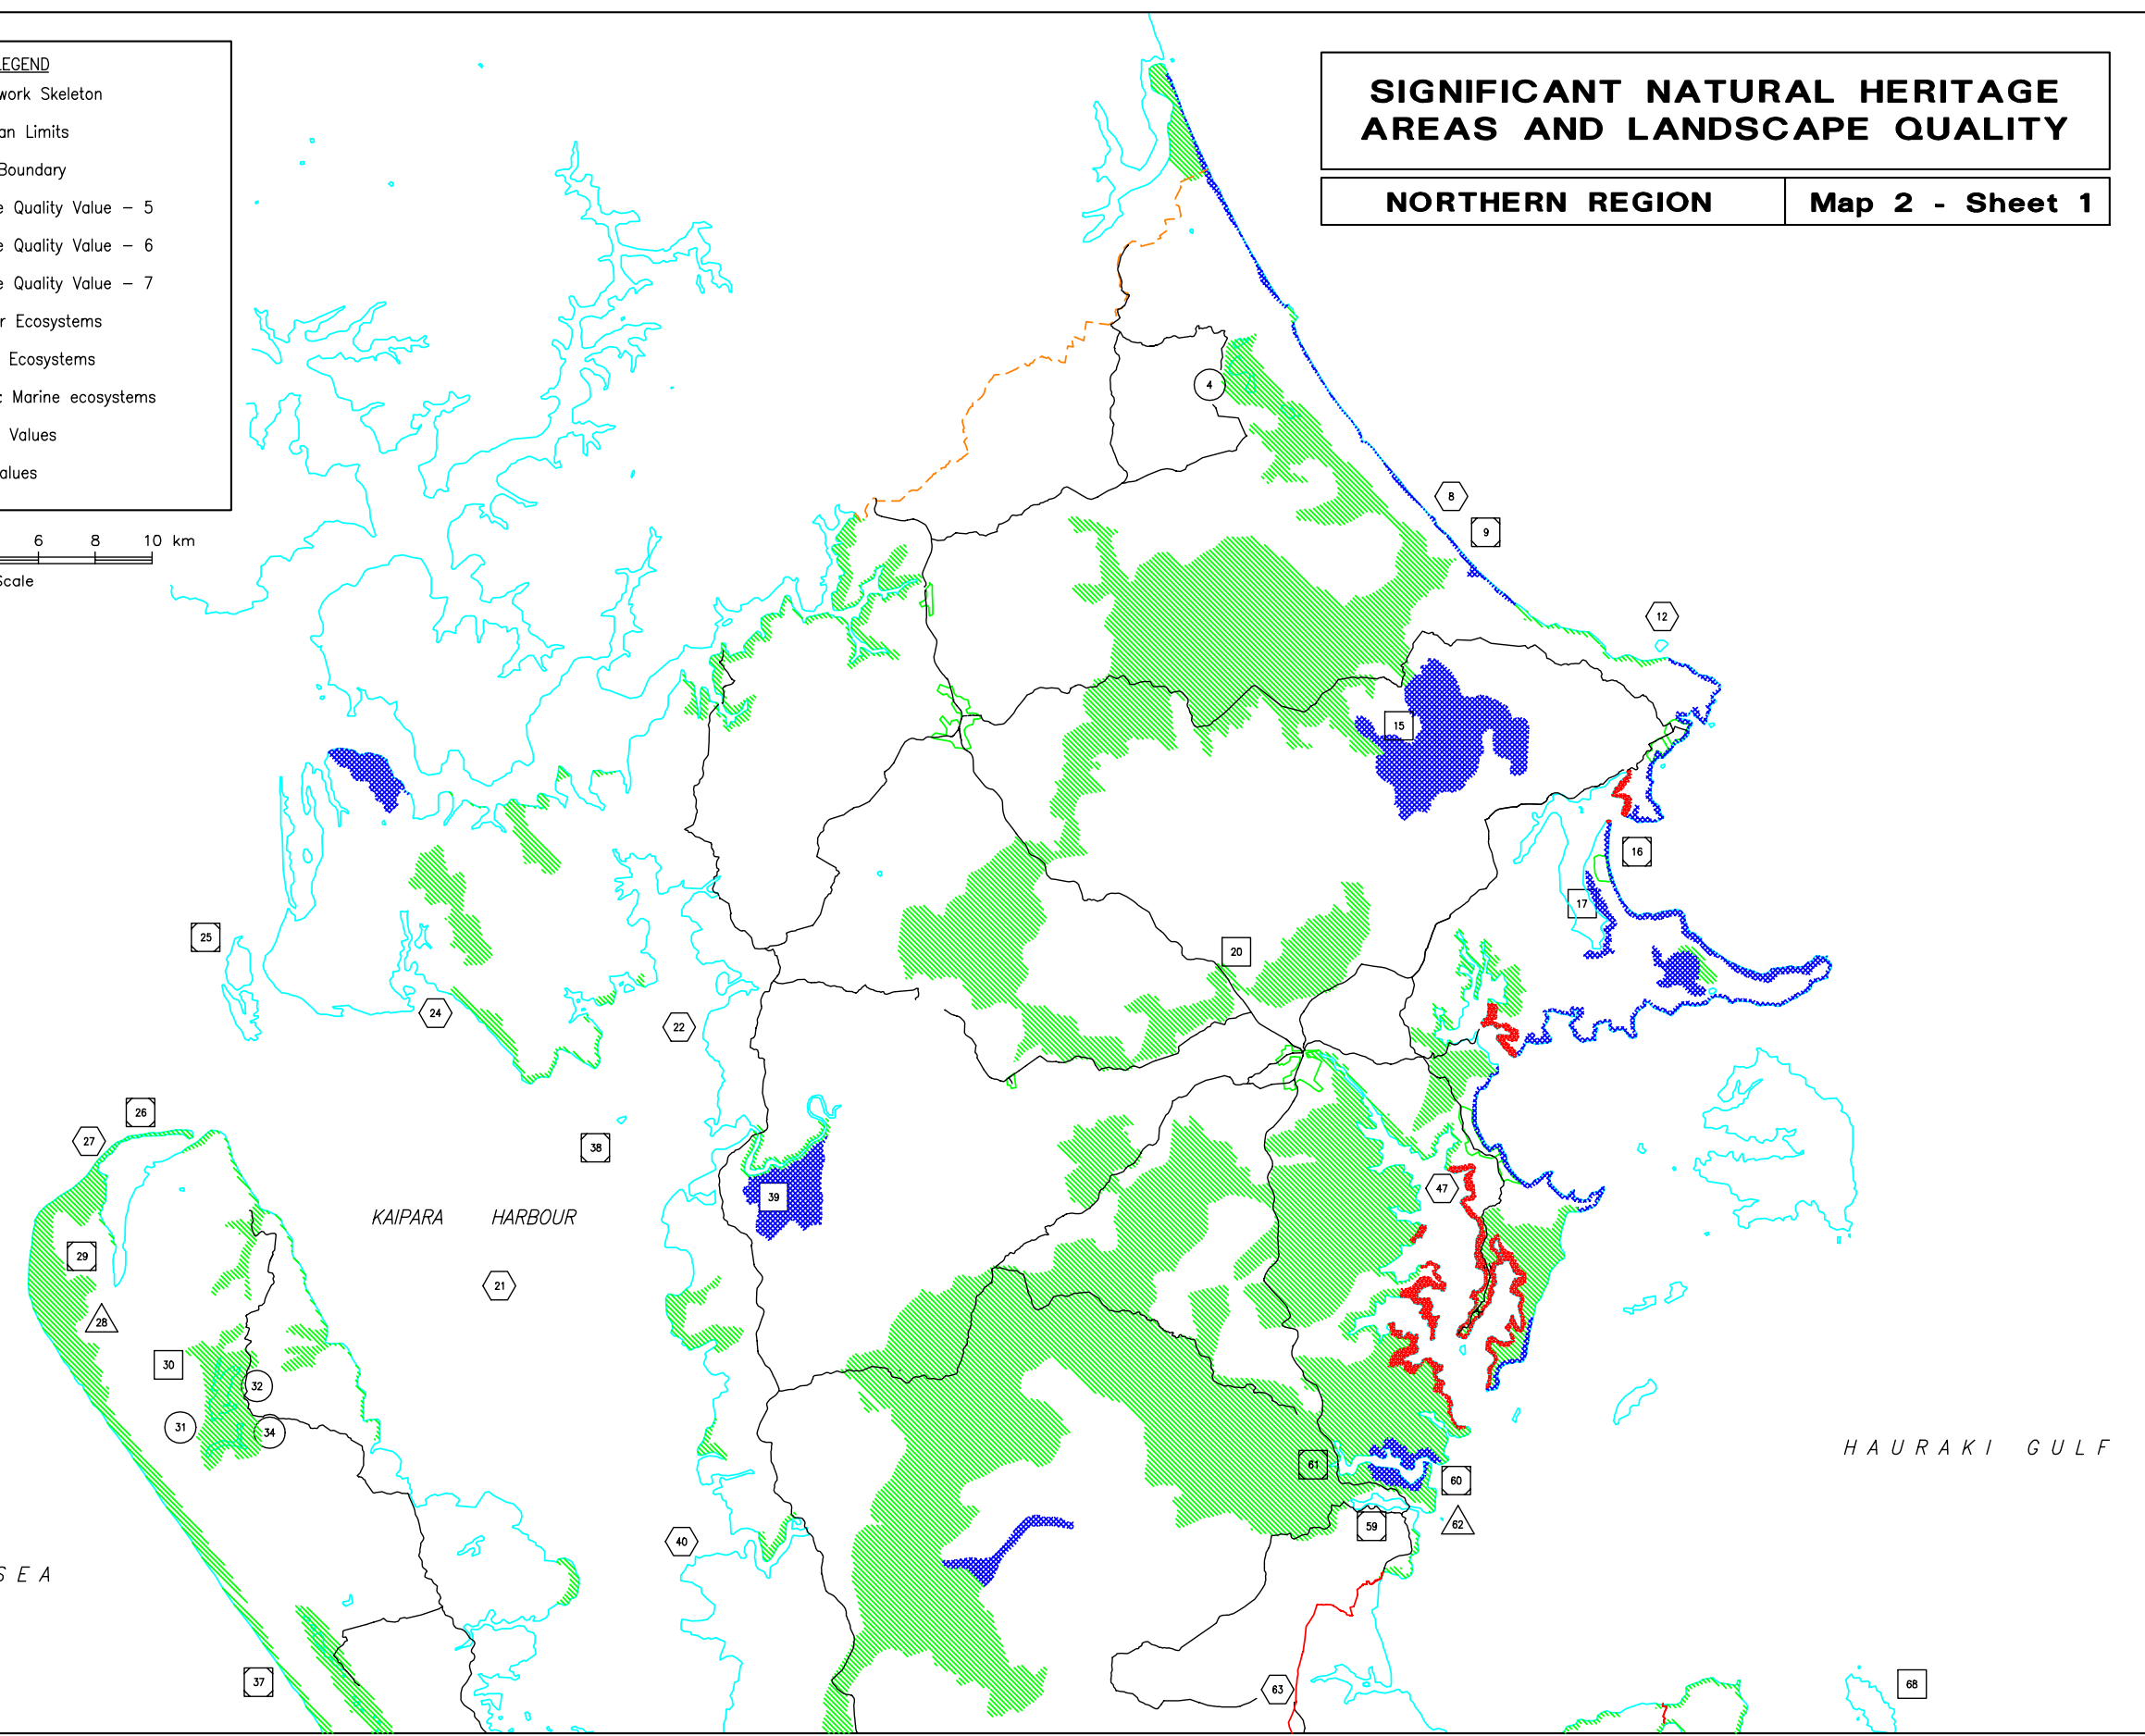

SIGNIFICANT NATURAL HERITAGE AREAS AND LANDSCAPE QUALITY

NORTHERN REGION

Map 2 - Sheet 1

LEGEND

- Road Network Skeleton
- Metropolitan Limits
- - - Regional Boundary
- ▨ Landscape Quality Value - 5
- ▨ Landscape Quality Value - 6
- ▨ Landscape Quality Value - 7
- Freshwater Ecosystems
- Terrestrial Ecosystems
- ⬡ Coastal & Marine ecosystems
- △ Geological Values
- Multiple Values