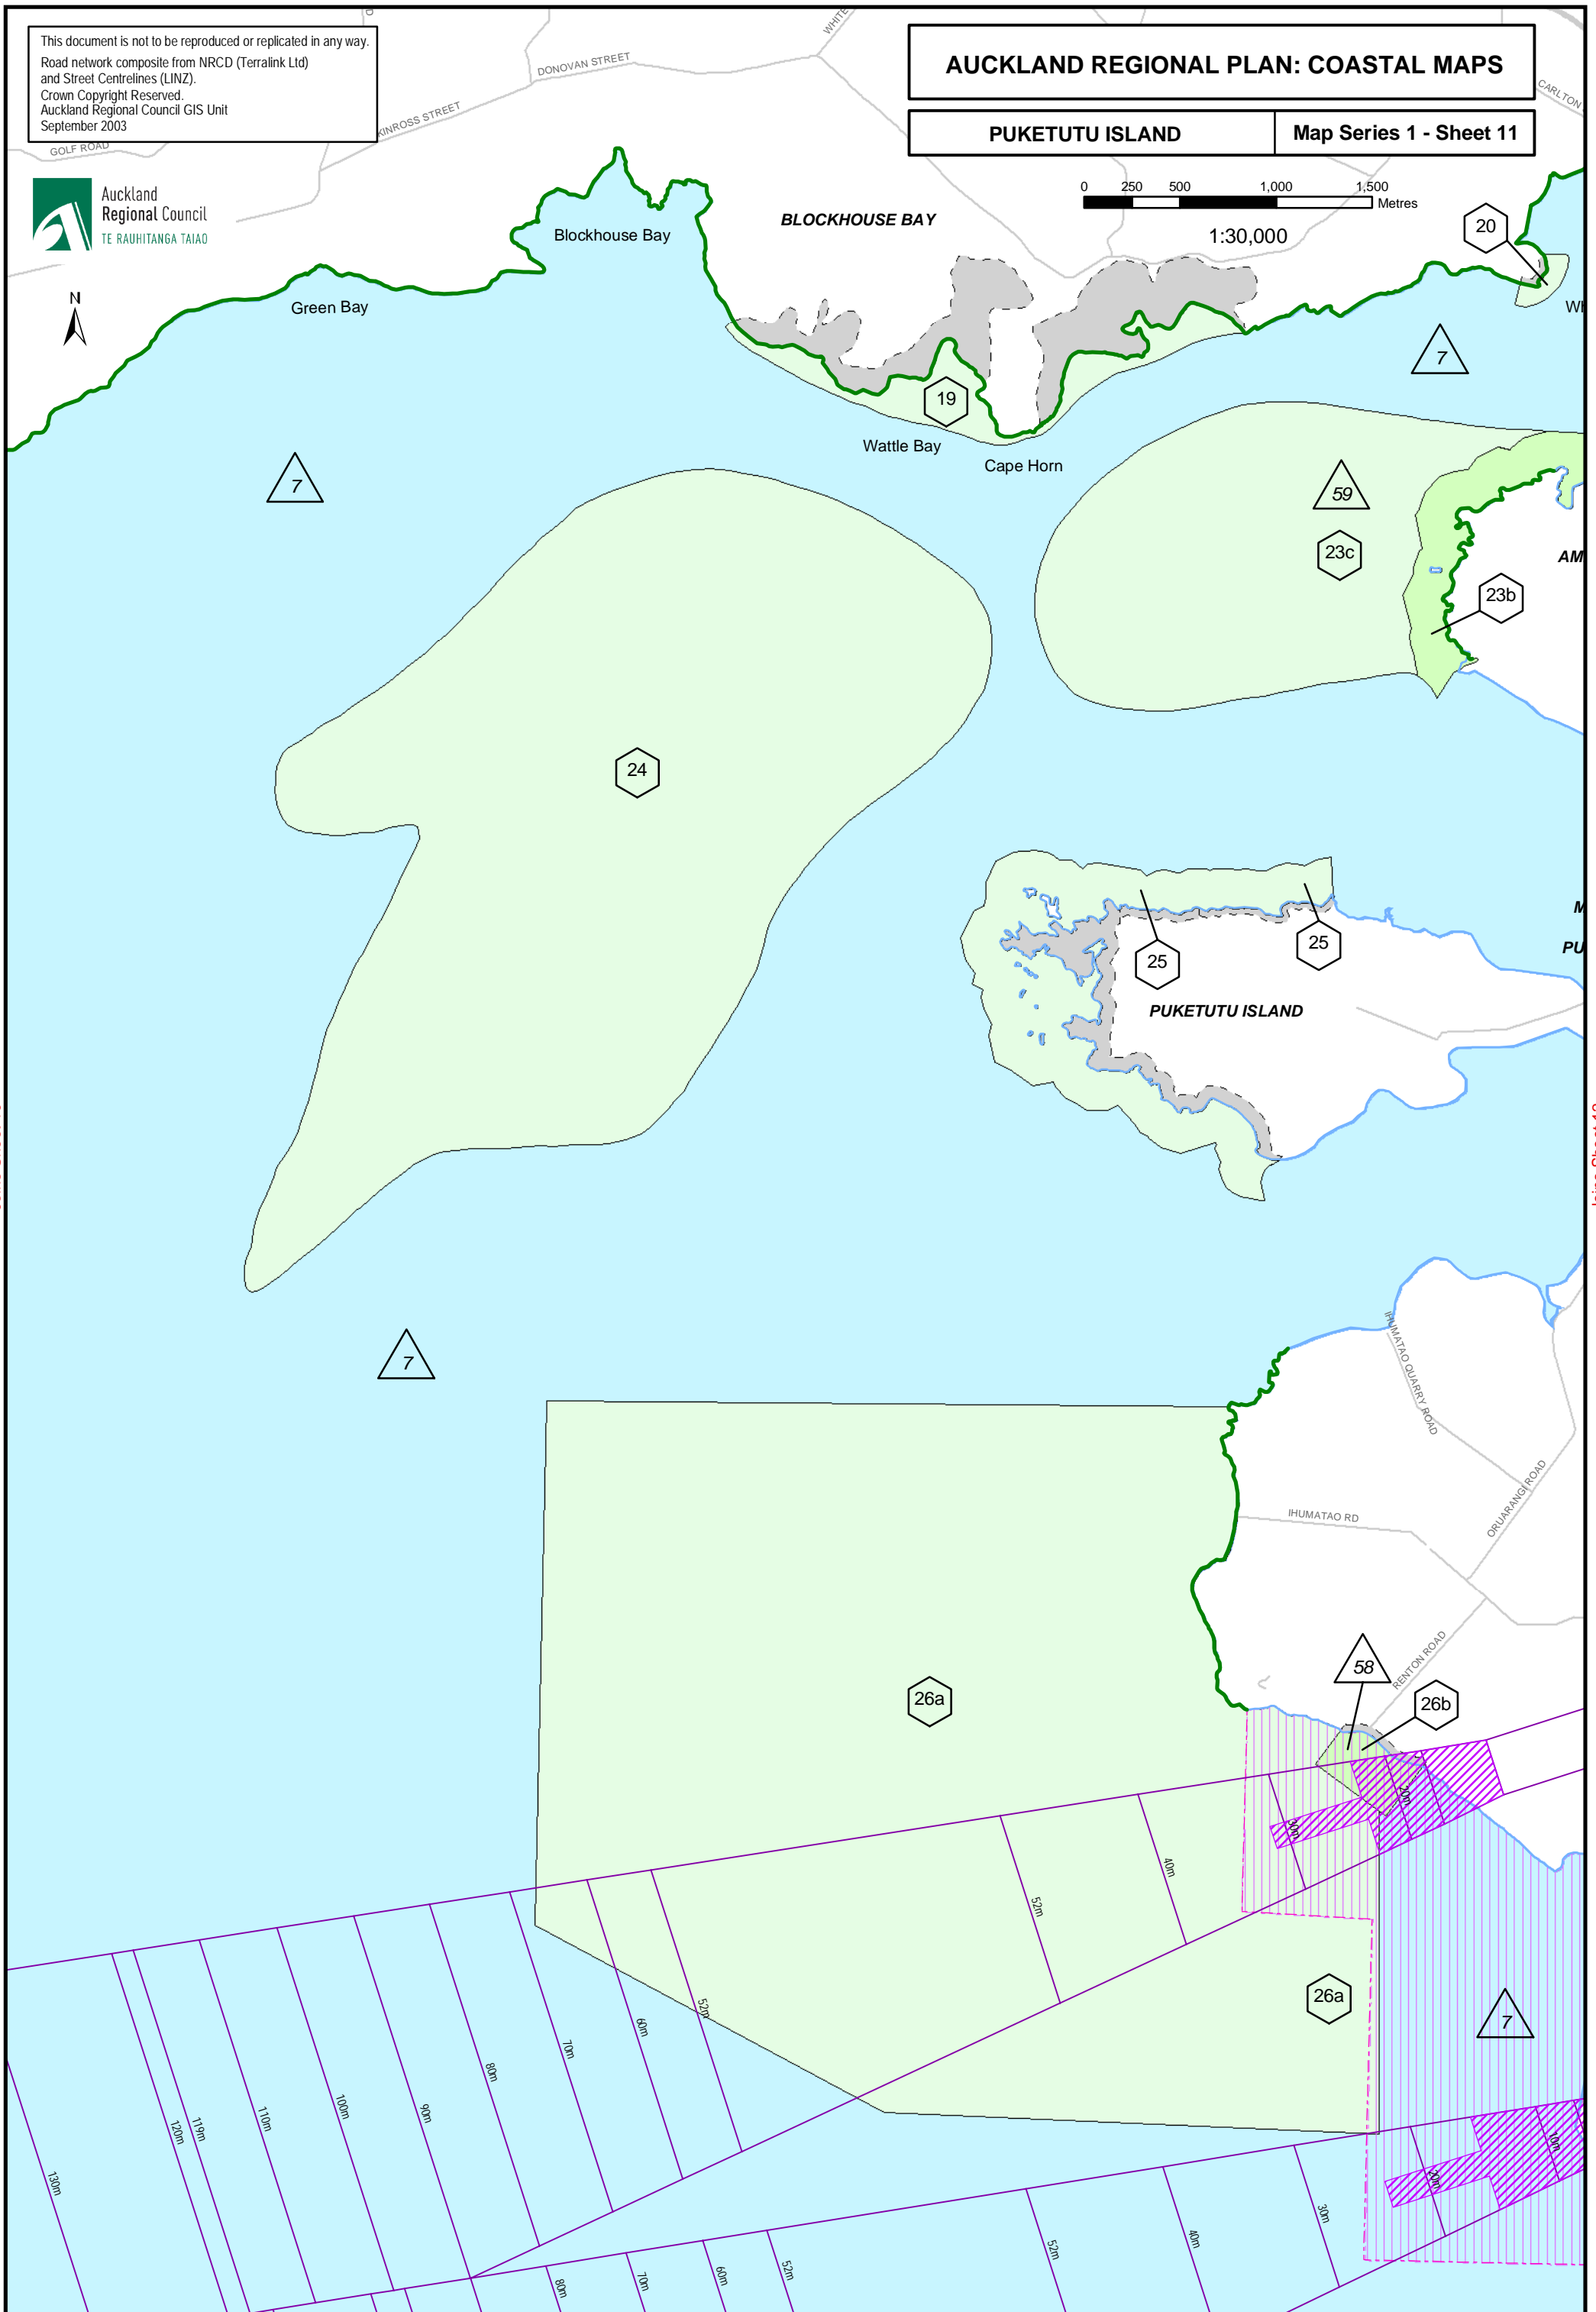

This document is not to be reproduced or replicated in any way.
Road network composite from NRC (Terralink Ltd) and Street Centrelines (LINZ).
Crown Copyright Reserved.
Auckland Regional Council GIS Unit
September 2003

AUCKLAND REGIONAL PLAN: COASTAL MAPS

PUKETUTU ISLAND

Map Series 1 - Sheet 11

1:30,000

Joins Sheet 10

Joins Sheet 12

Joins Sheet 16