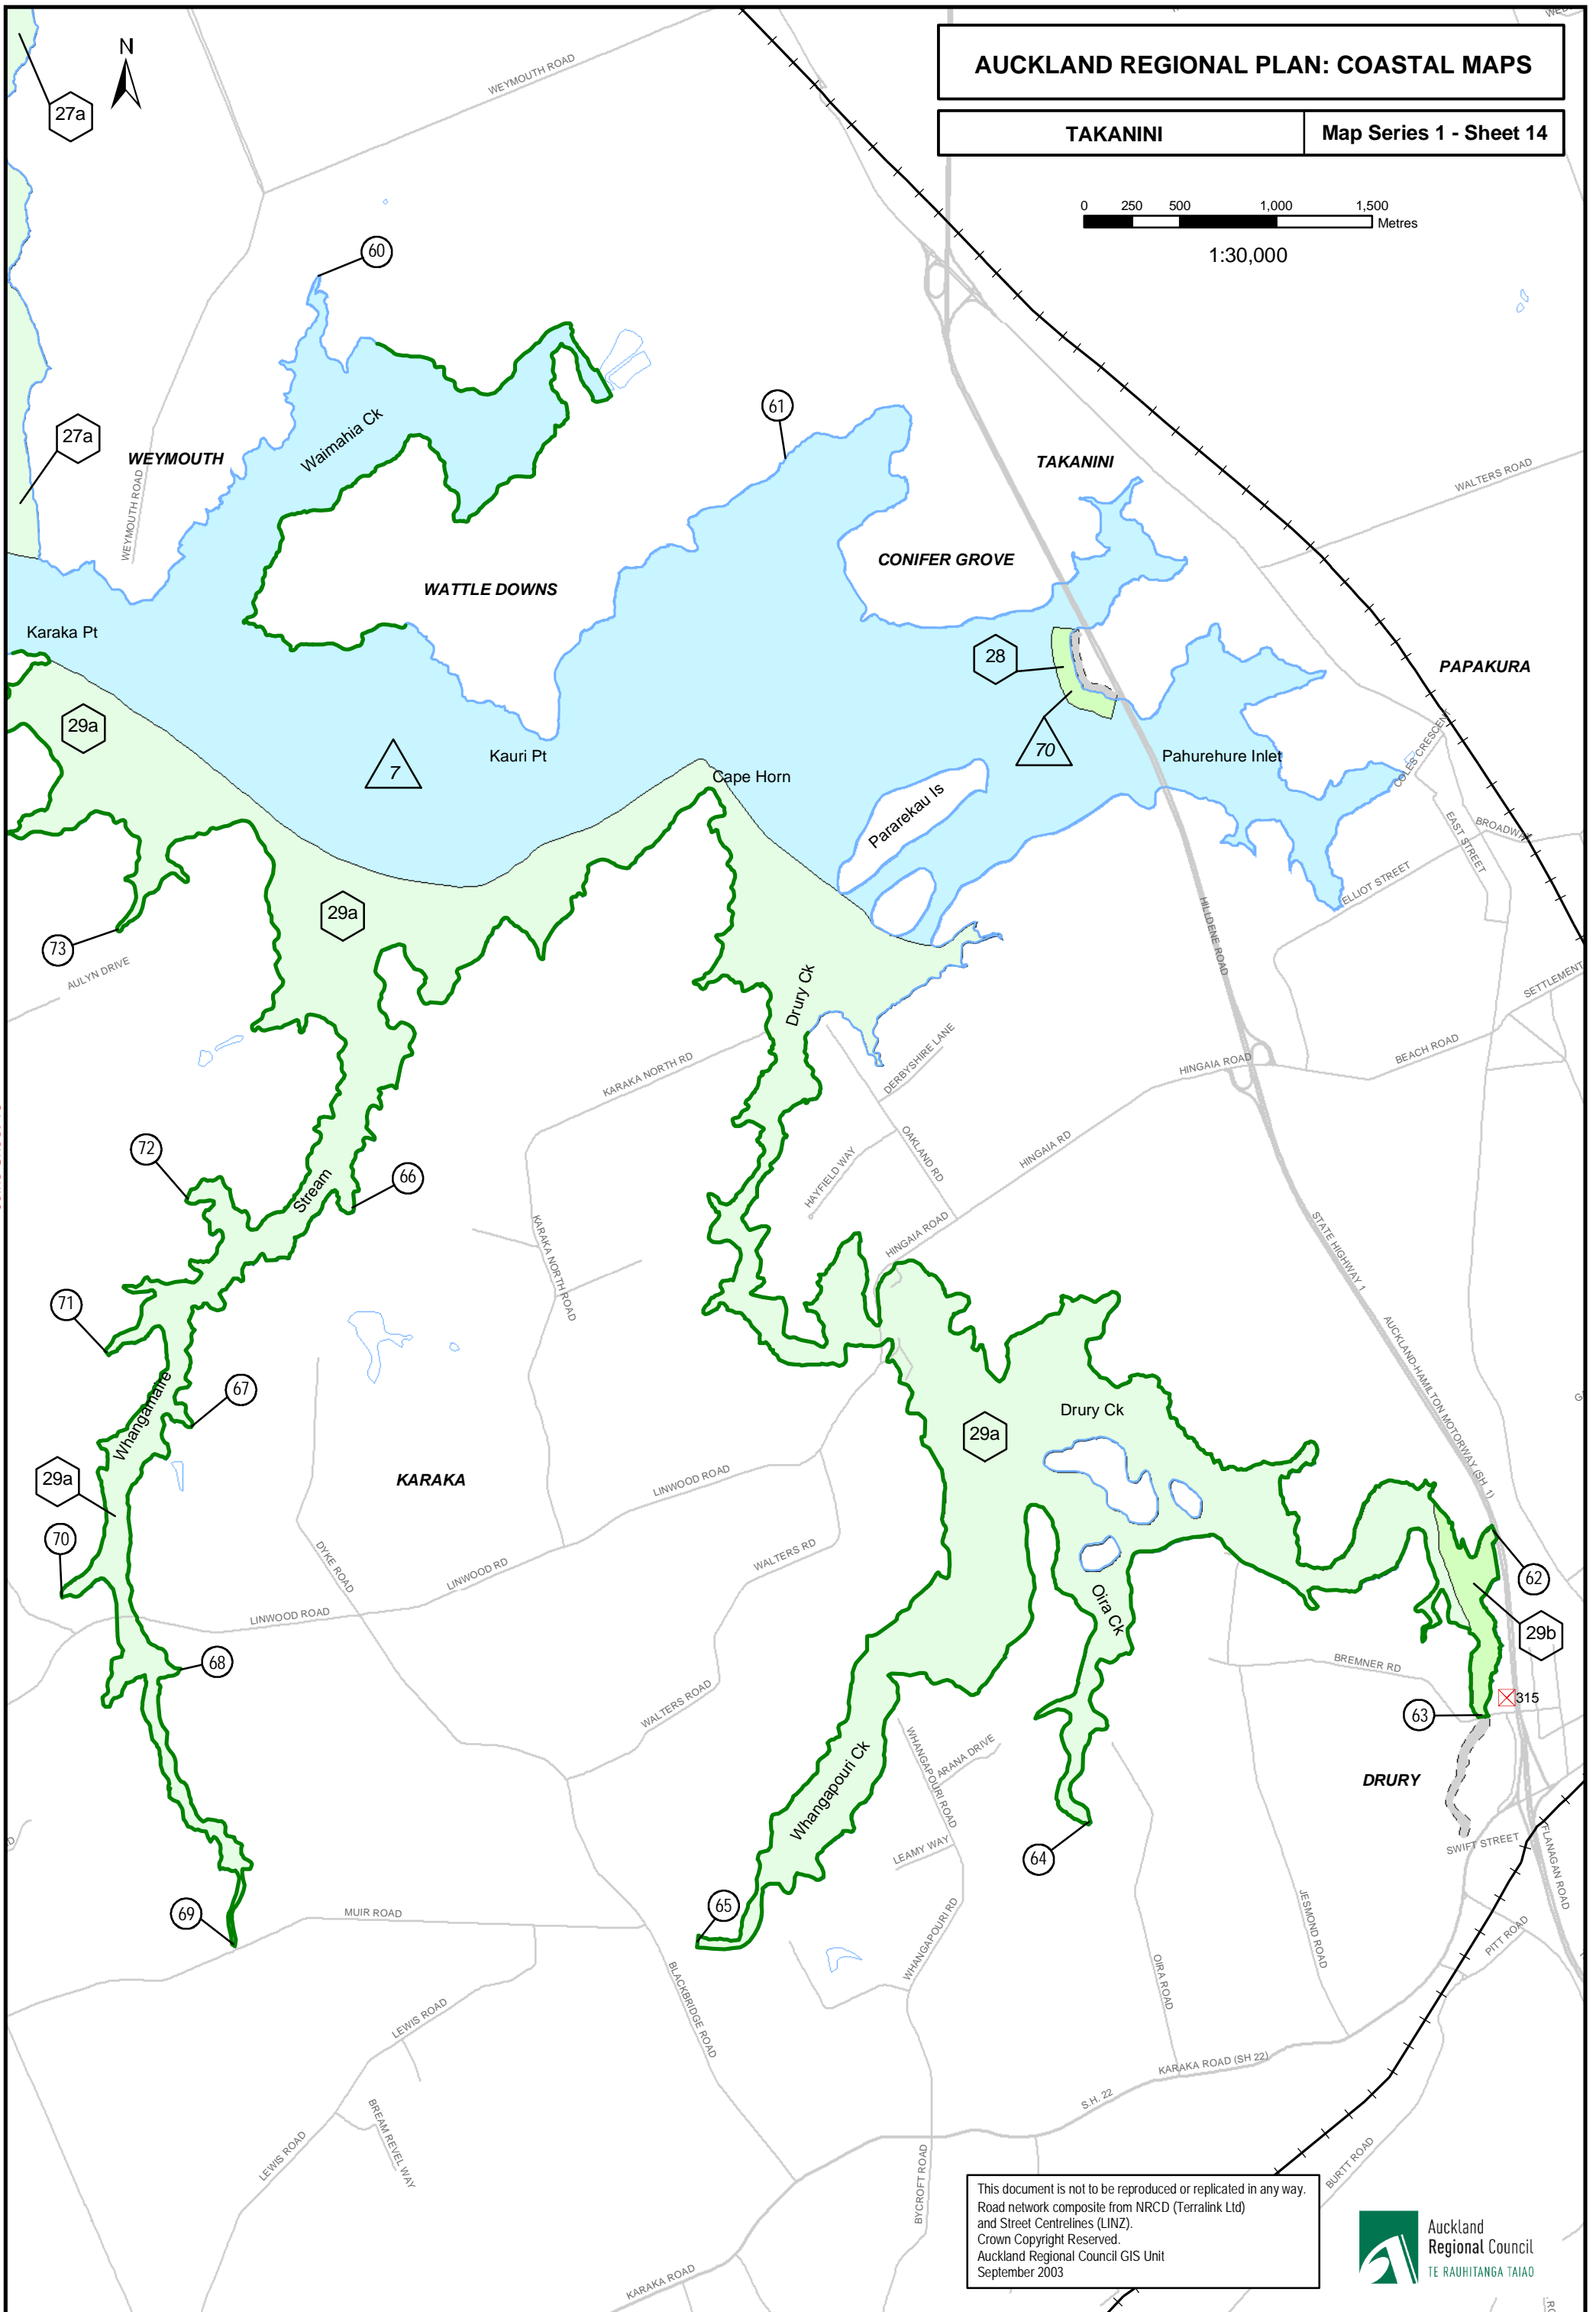

AUCKLAND REGIONAL PLAN: COASTAL MAPS

TAKANINI

Map Series 1 - Sheet 14

1:30,000

Joins Sheet 13

This document is not to be reproduced or replicated in any way.
Road network composite from NRCD (Terralink Ltd)
and Street Centrelines (LINZ).
Crown Copyright Reserved.
Auckland Regional Council GIS Unit
September 2003