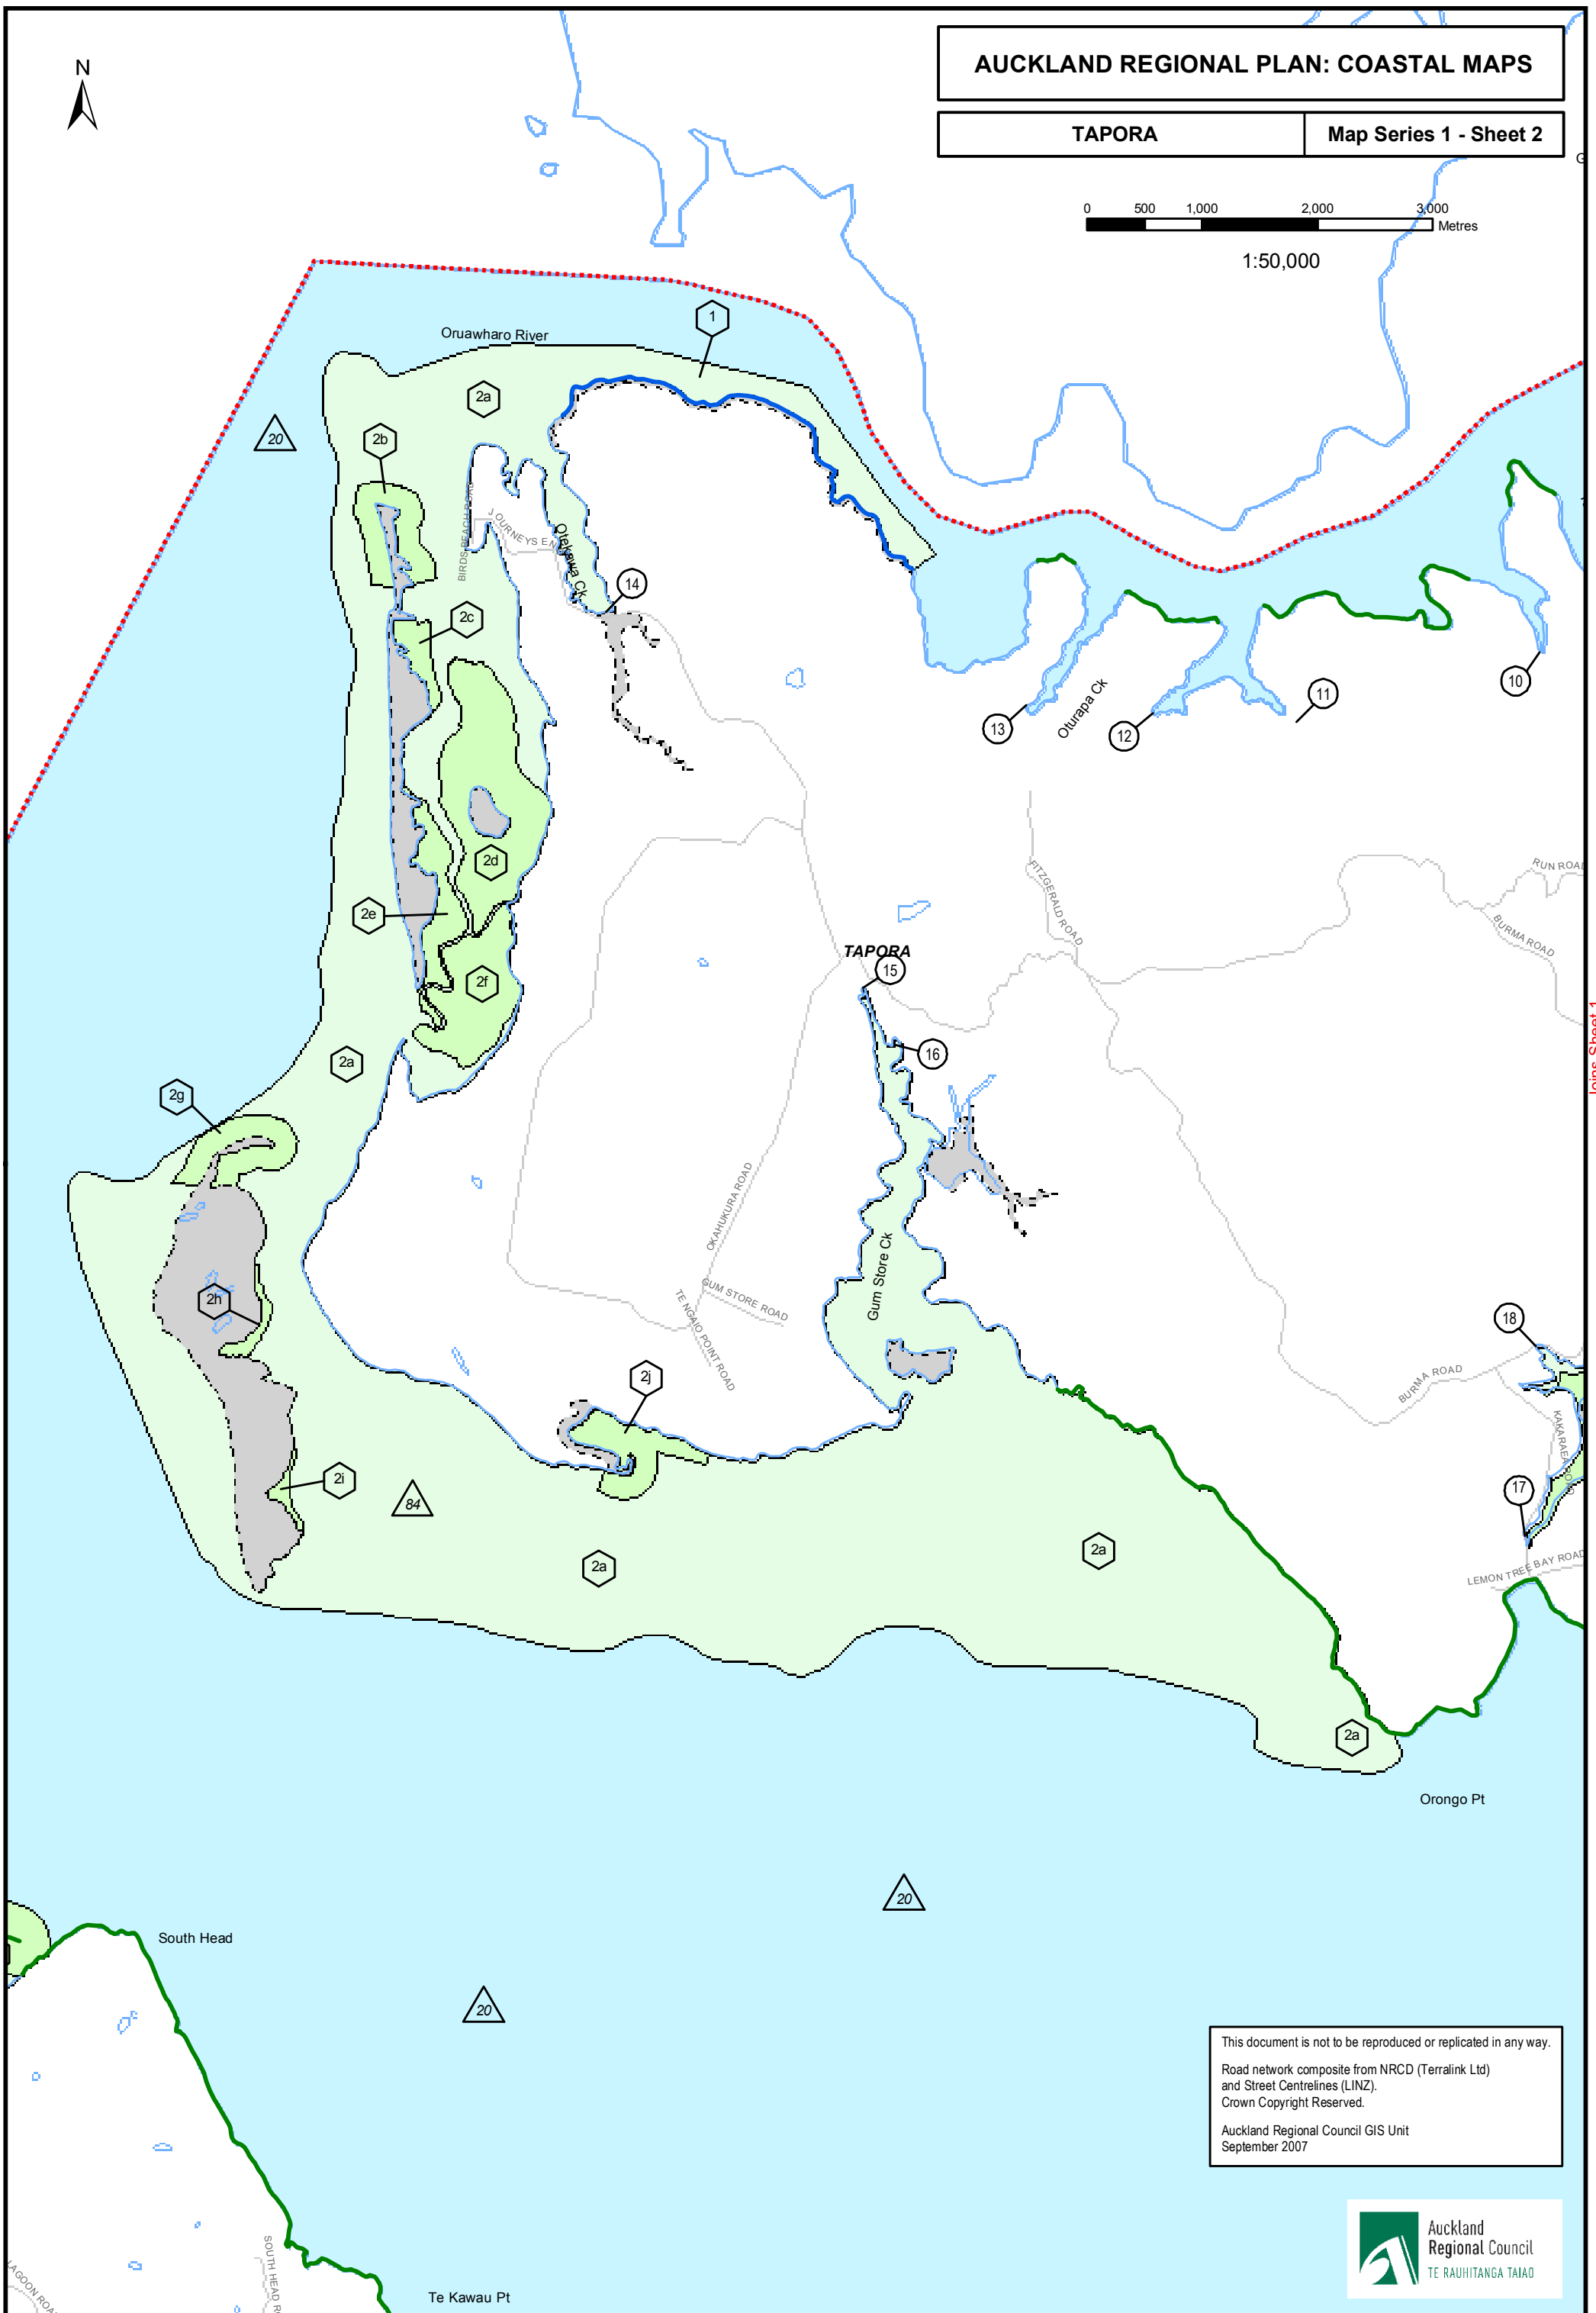

AUCKLAND REGIONAL PLAN: COASTAL MAPS

TAPORA

Map Series 1 - Sheet 2

1:50,000

This document is not to be reproduced or replicated in any way.
Road network composite from NRCD (Terralink Ltd) and Street Centrelines (LINZ).
Crown Copyright Reserved.
Auckland Regional Council GIS Unit
September 2007

Joins Sheet 1

Joins Sheet 4