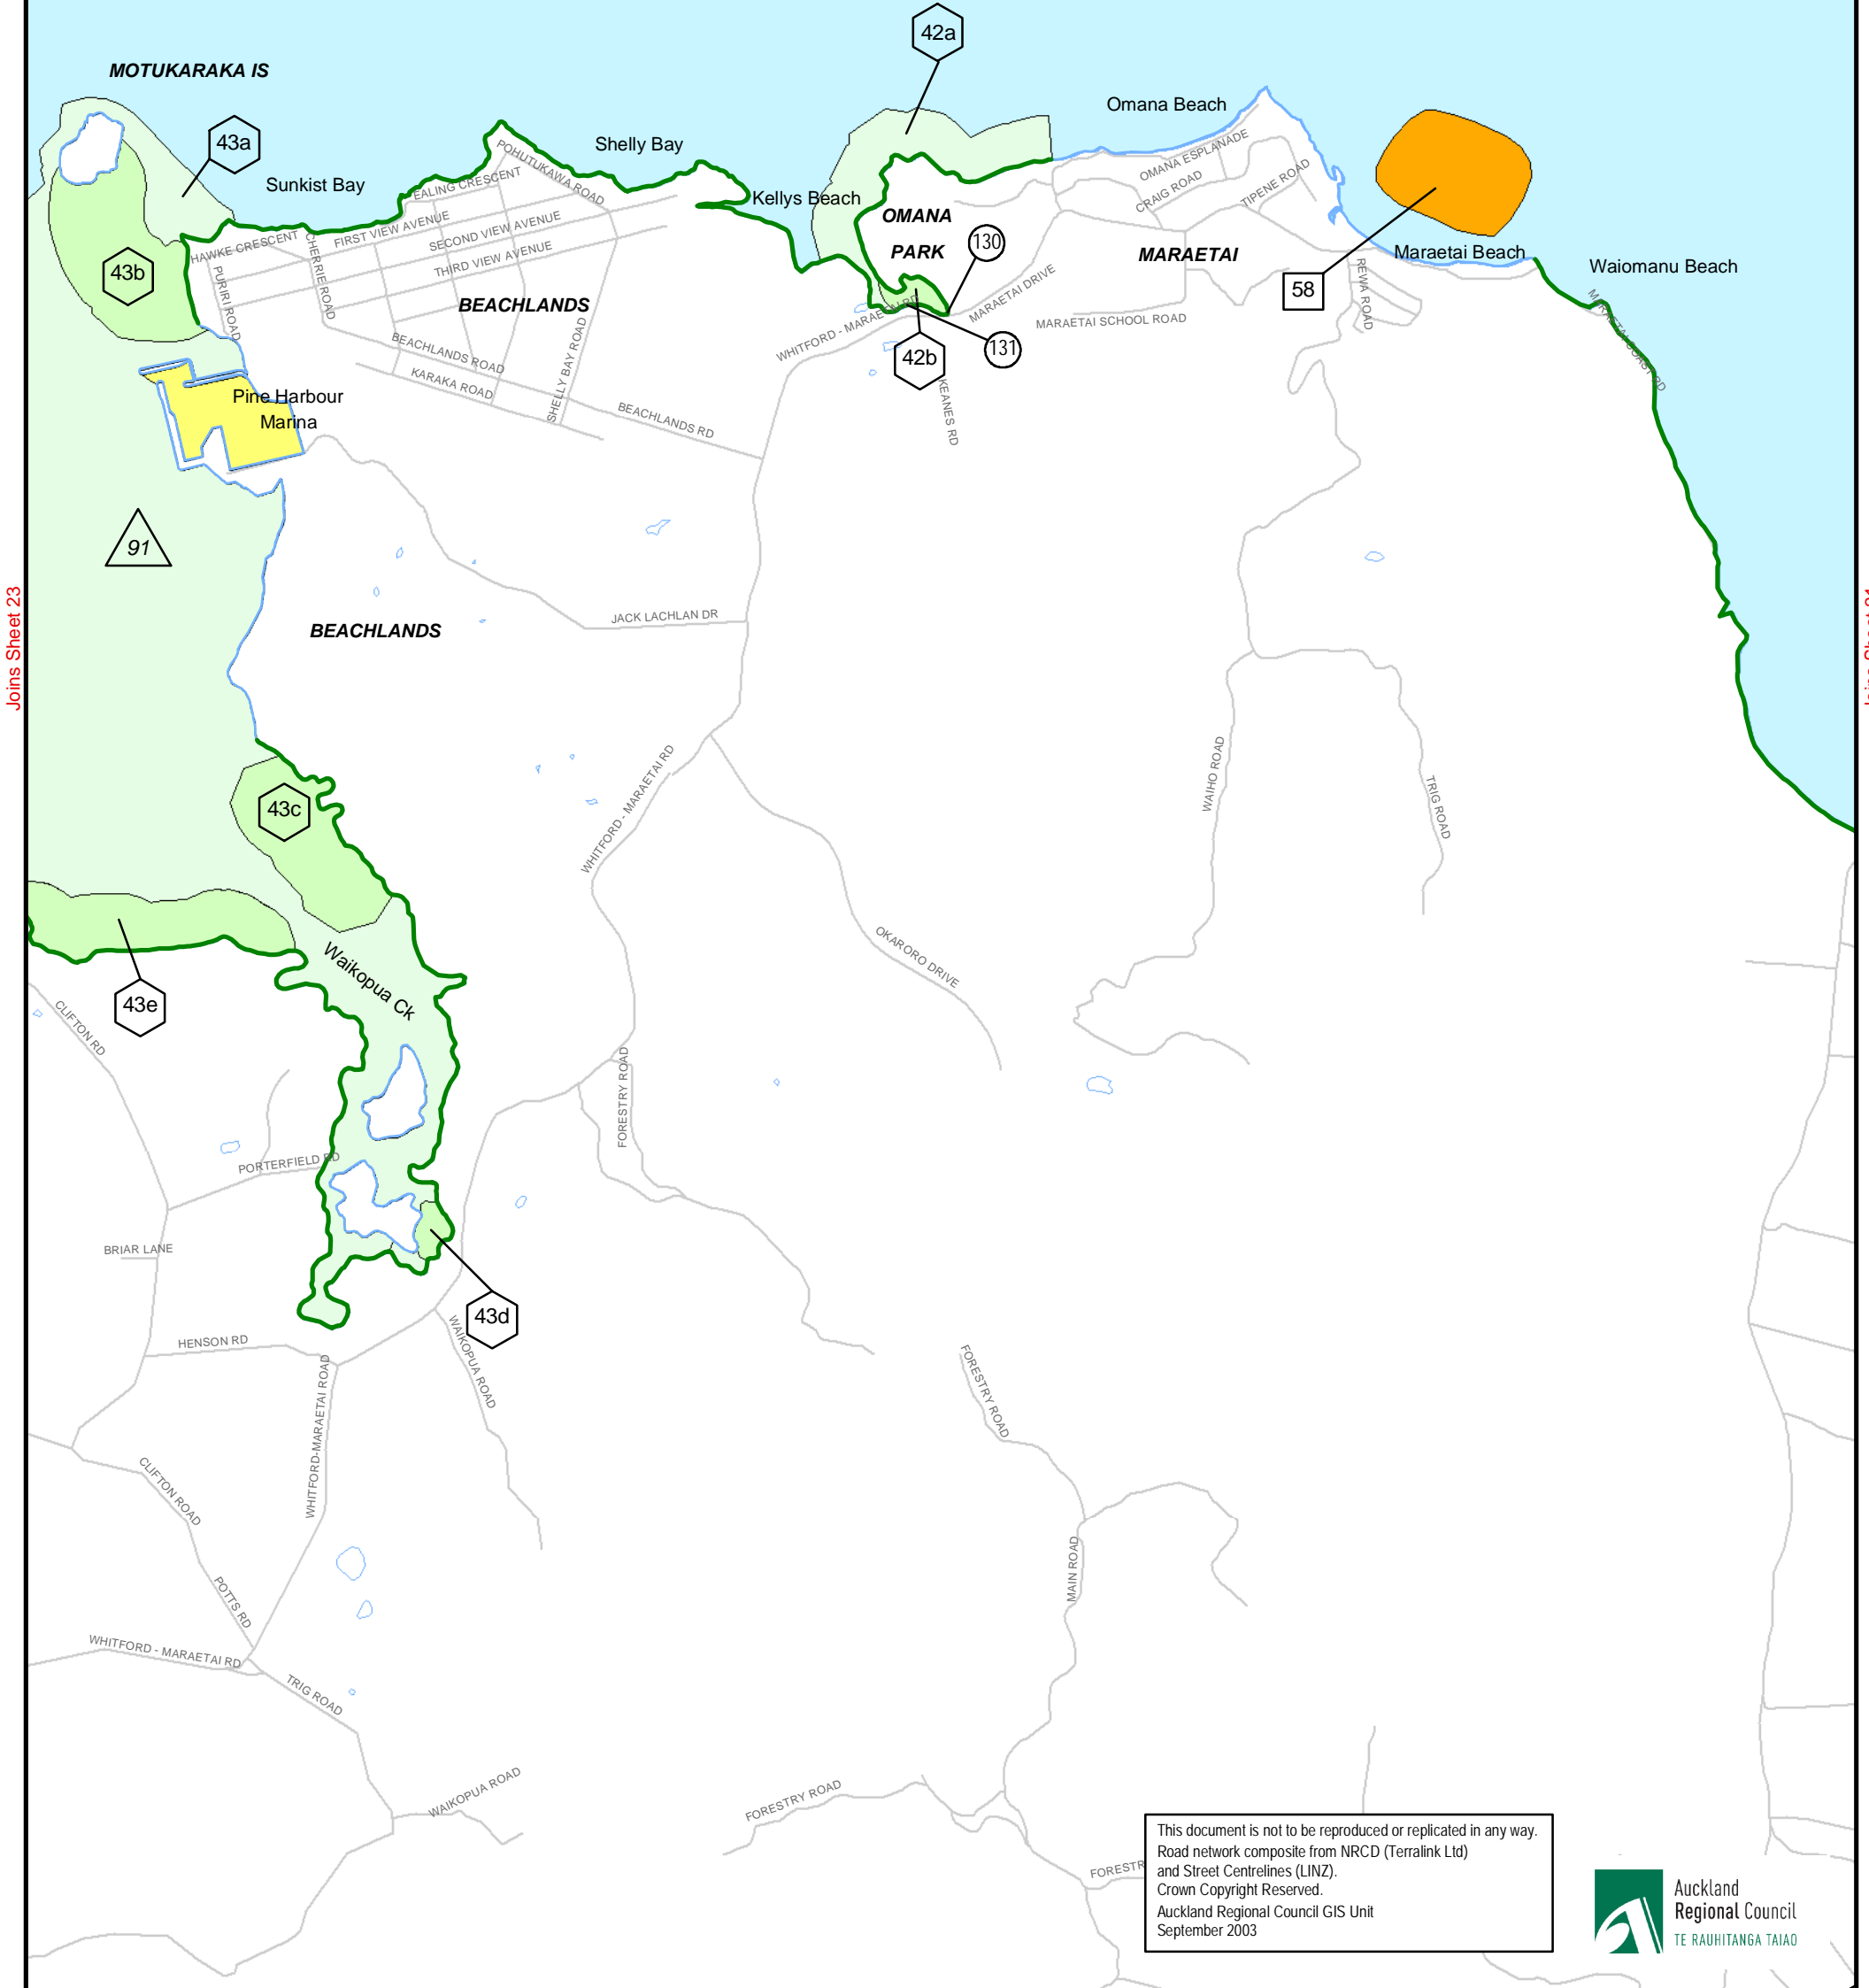

AUCKLAND REGIONAL PLAN: COASTAL MAPS

OMANA

Map Series 1 - Sheet 22

1:30,000

This document is not to be reproduced or replicated in any way.  
Road network composite from NRCDC (Terralink Ltd)  
and Street Centrelines (LINZ).  
Crown Copyright Reserved.  
Auckland Regional Council GIS Unit  
September 2003