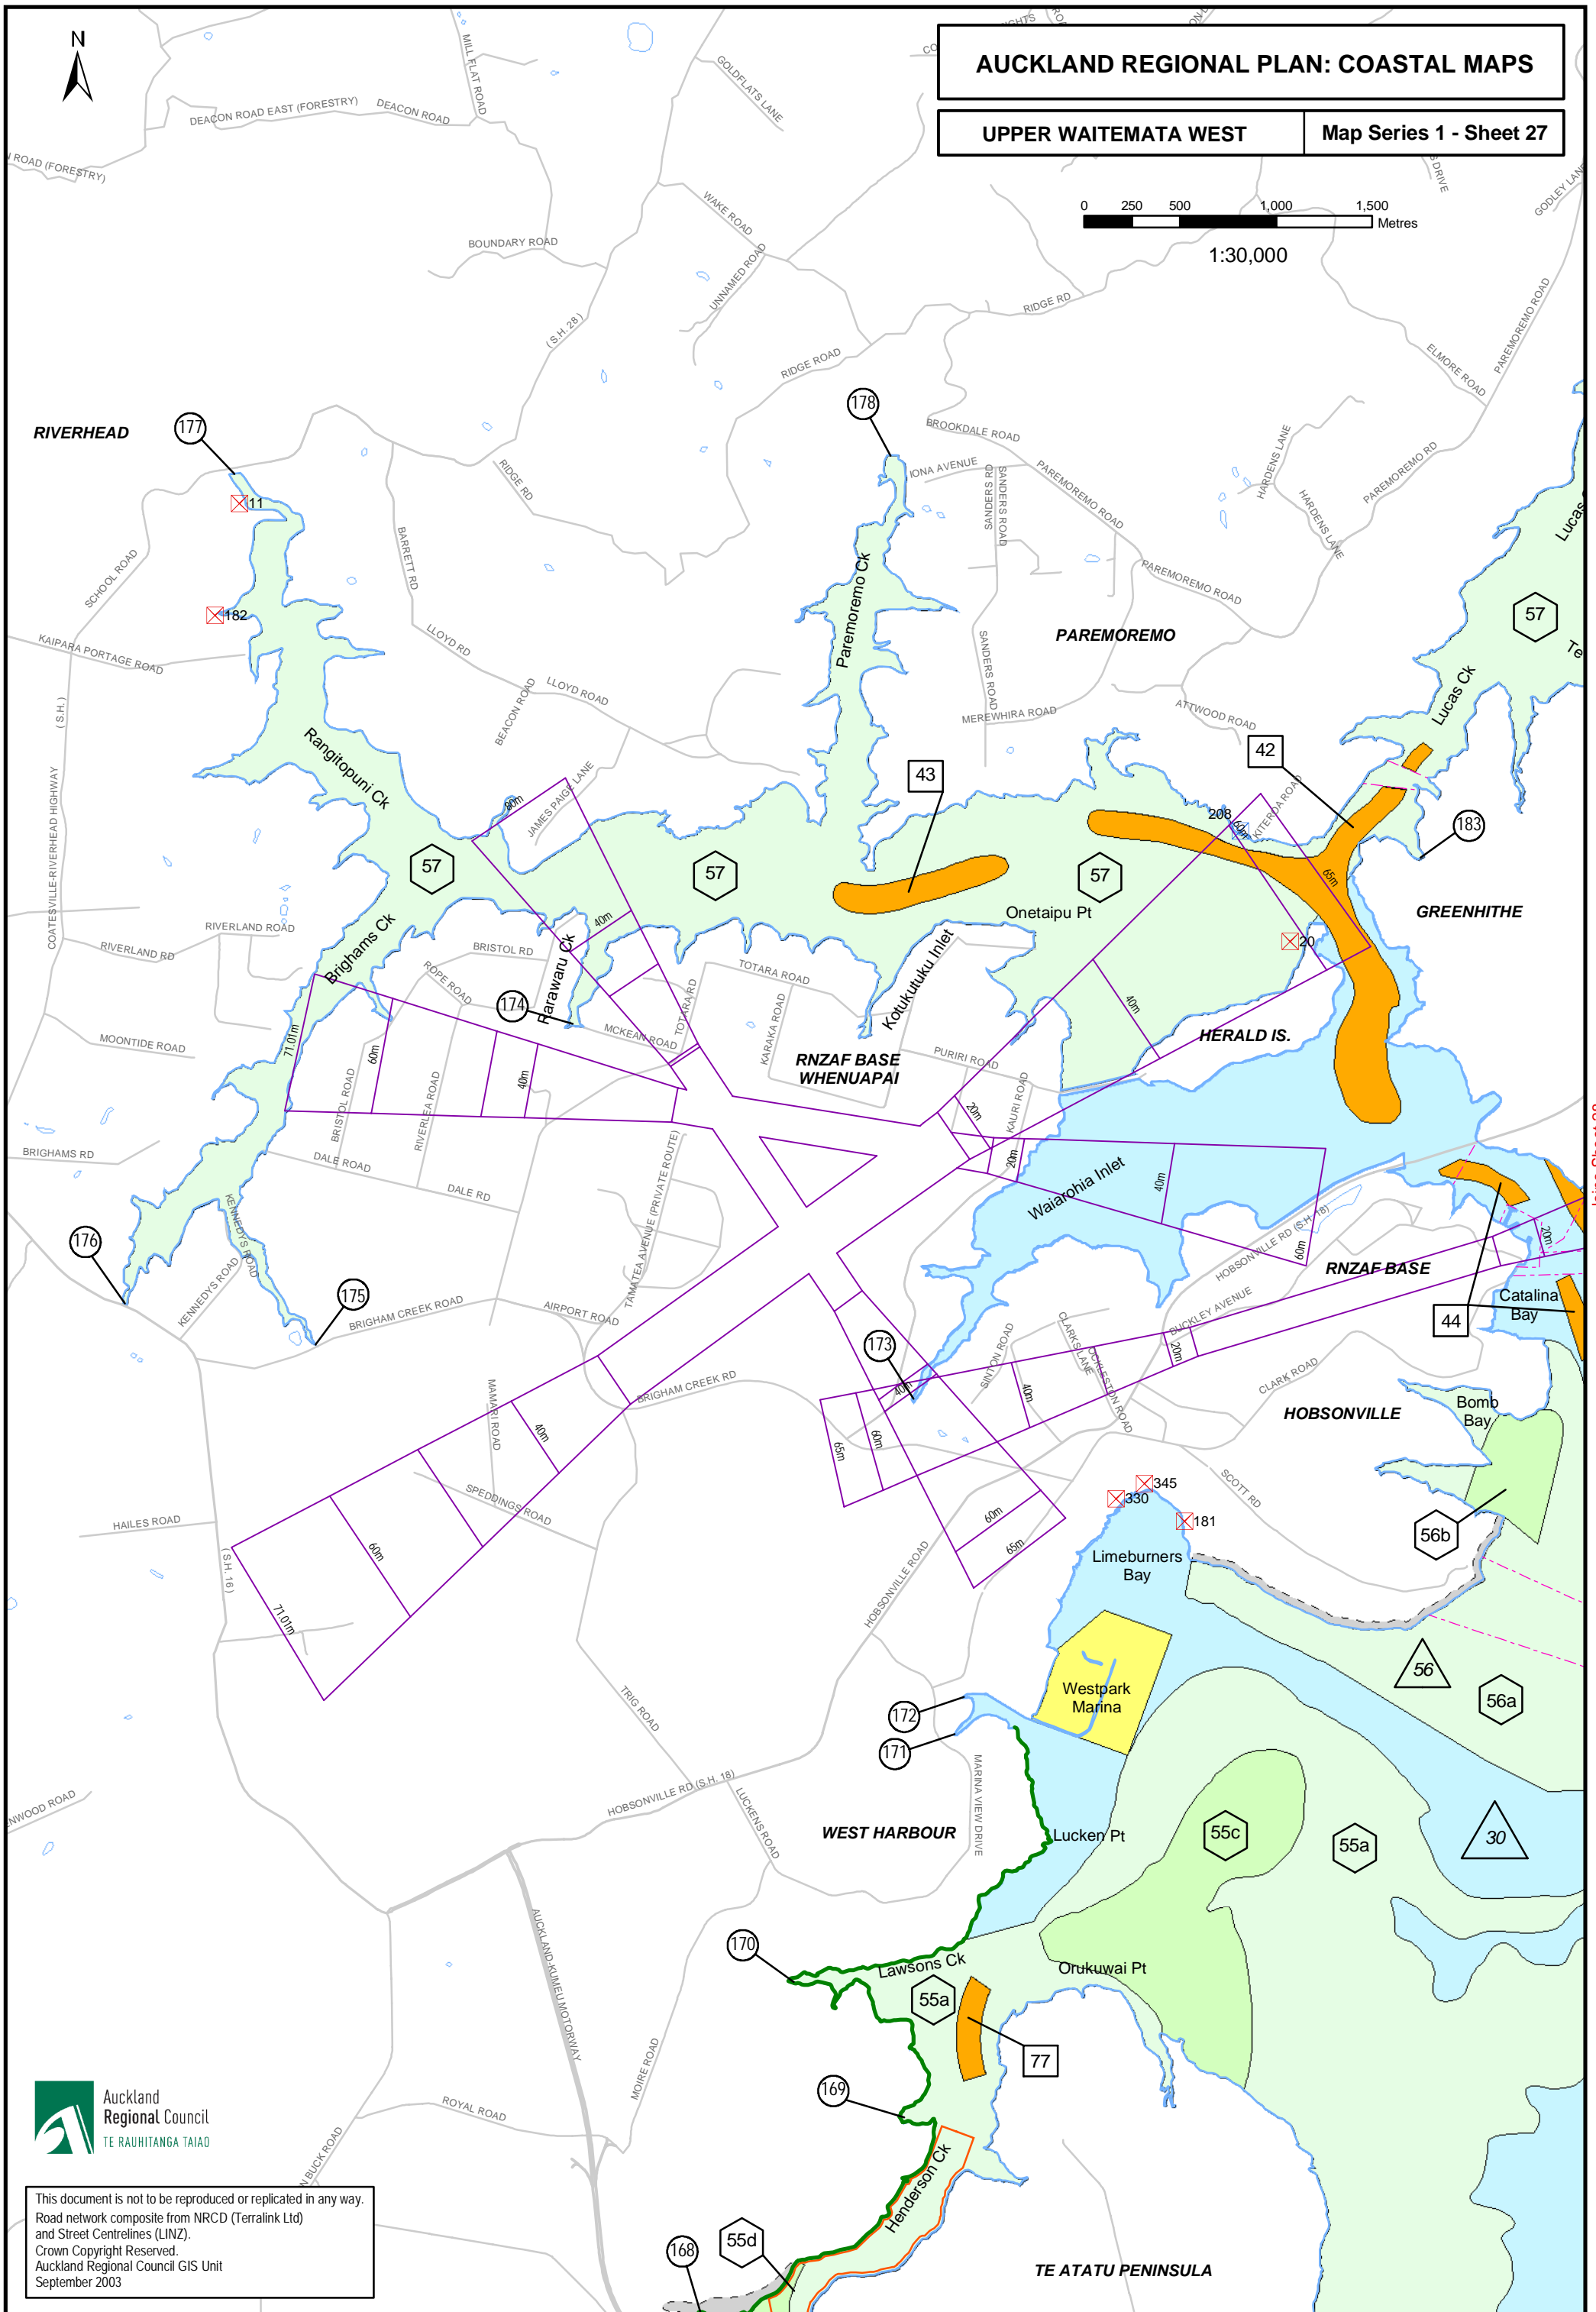

AUCKLAND REGIONAL PLAN: COASTAL MAPS

UPPER WAITEMATA WEST

Map Series 1 - Sheet 27

1:30,000

This document is not to be reproduced or replicated in any way.
Road network composite from NRCD (Terralink Ltd) and Street Centrelines (LINZ).
Crown Copyright Reserved.
Auckland Regional Council GIS Unit
September 2003

Joins Sheet 28

Joins Sheet 26