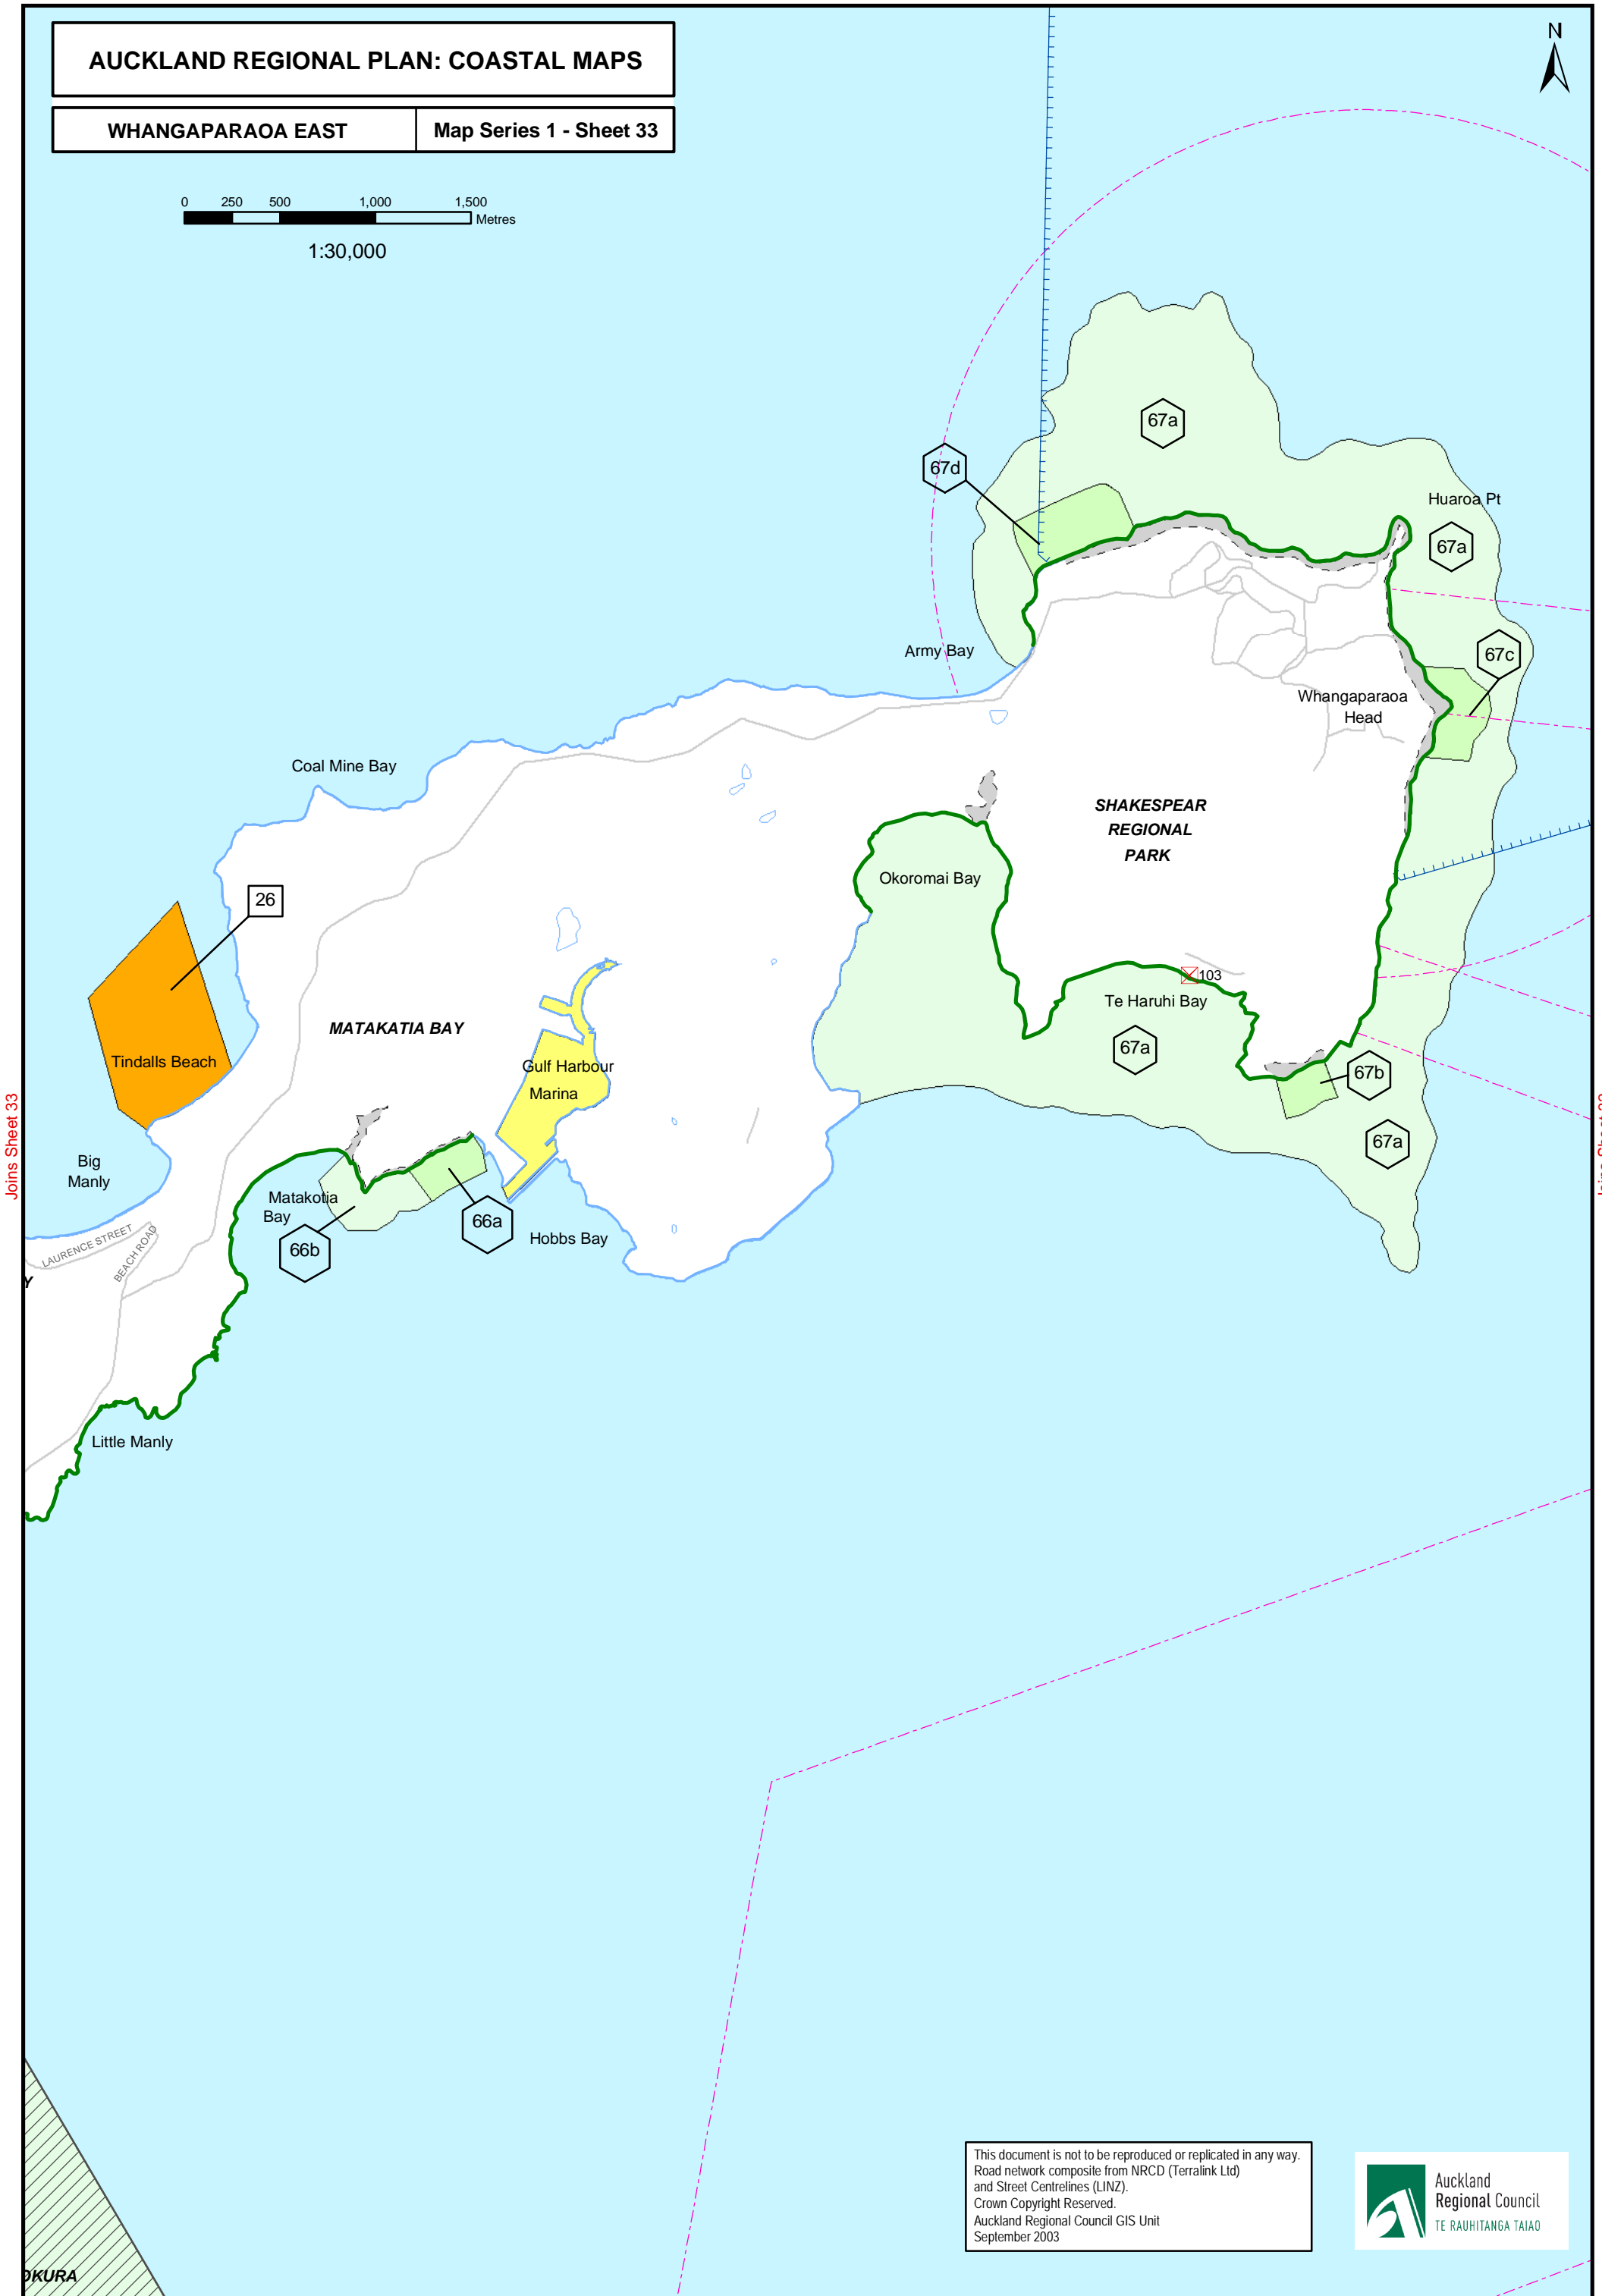

AUCKLAND REGIONAL PLAN: COASTAL MAPS

WHANGAPARAOA EAST

Map Series 1 - Sheet 33

Joins Sheet 33

Joins Sheet 32

This document is not to be reproduced or replicated in any way.
Road network composite from NRCD (Terralink Ltd) and Street Centrelines (LINZ).
Crown Copyright Reserved.
Auckland Regional Council GIS Unit
September 2003

OKURA