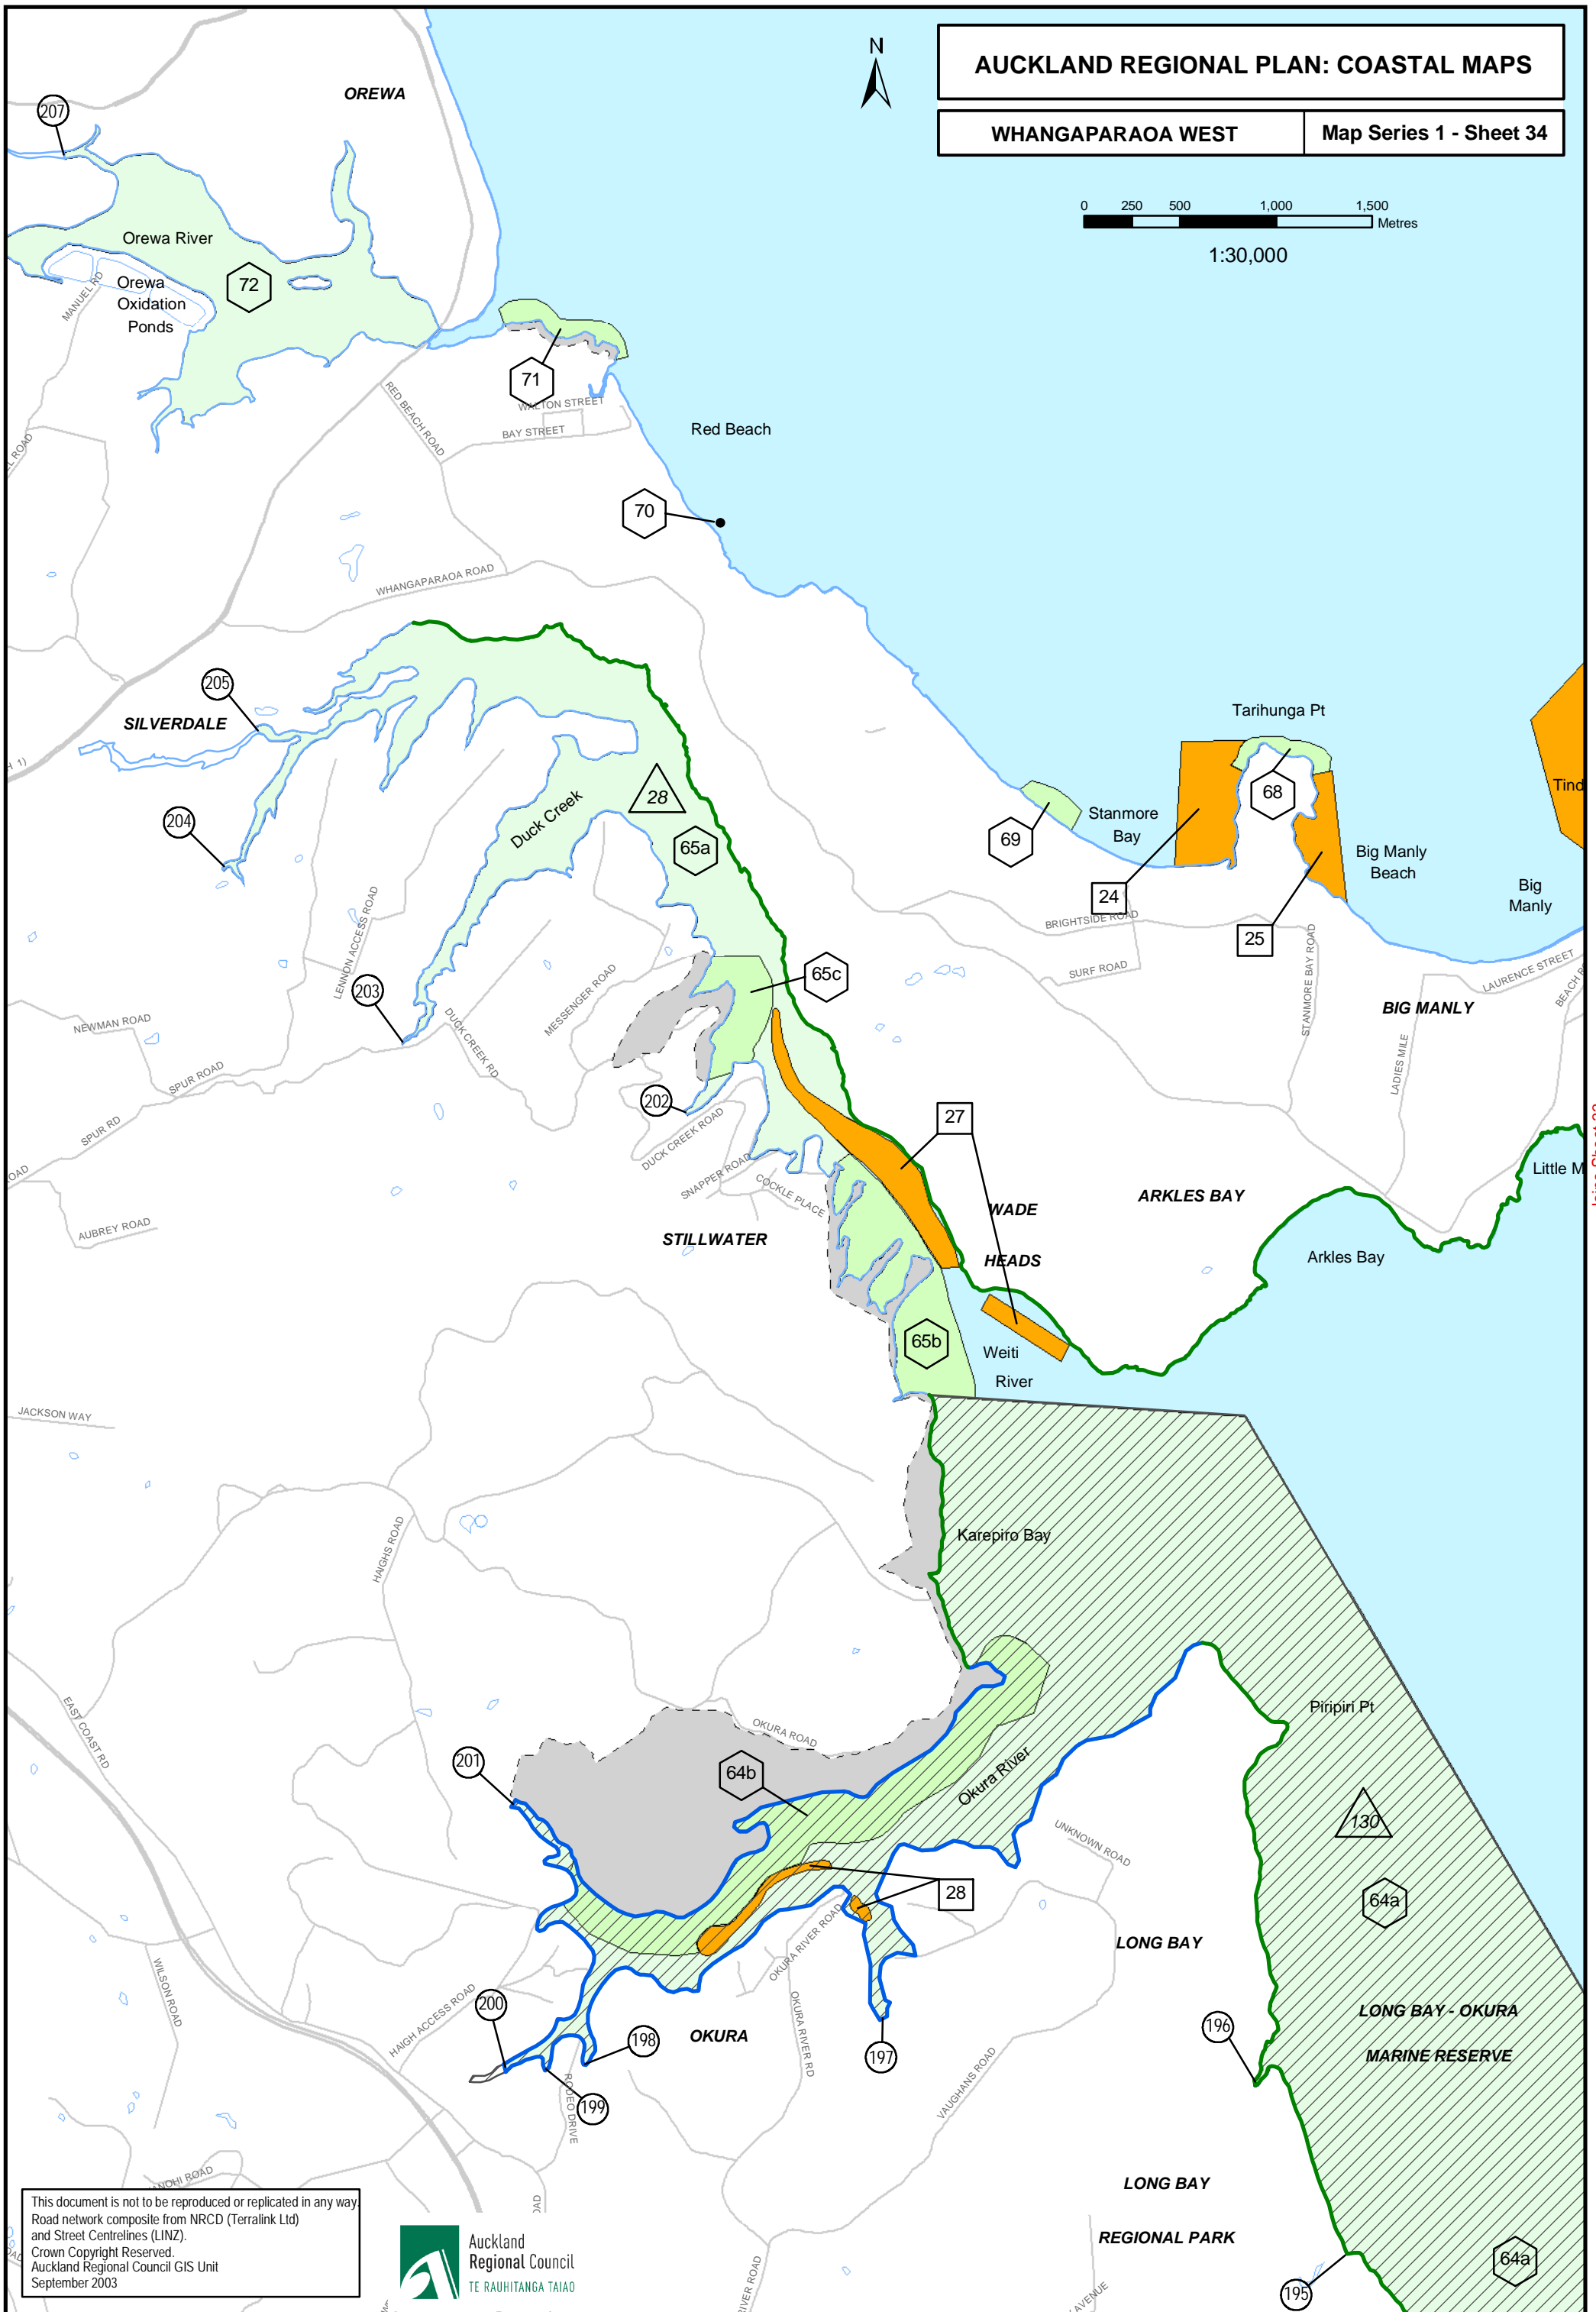

AUCKLAND REGIONAL PLAN: COASTAL MAPS

WHANGAPARAOA WEST

Map Series 1 - Sheet 34

1:30,000

Joins Sheet 33

This document is not to be reproduced or replicated in any way
Road network composite from NRCD (Terralink Ltd)
and Street Centrelines (LINZ).
Crown Copyright Reserved.
Auckland Regional Council GIS Unit
September 2003