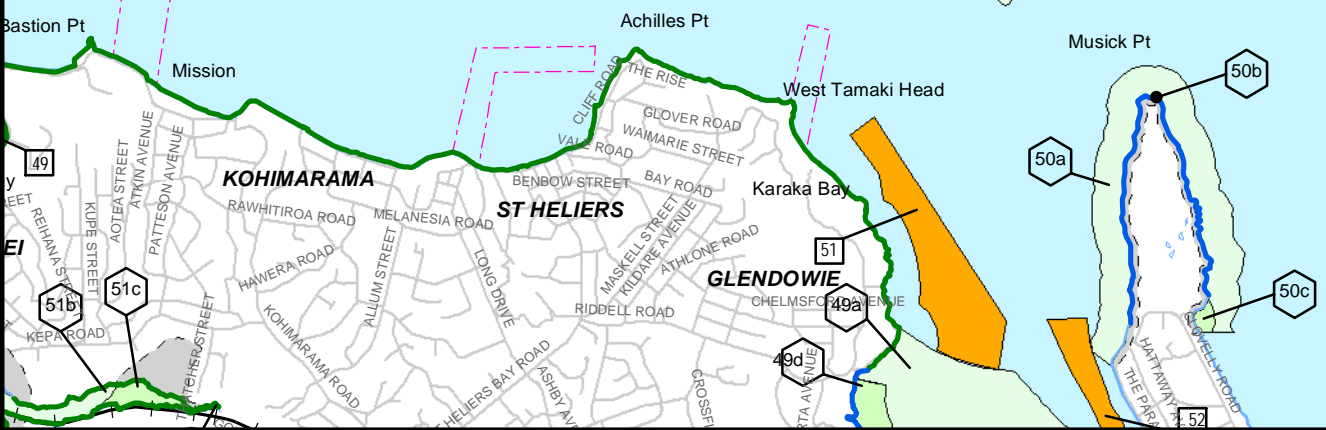

AUCKLAND REGIONAL PLAN: COASTAL MAPS

INNER ISLANDS

Map Series 1 - Sheet 40

1:50,000

RAKINO IS.

Billy Goat Pt

Station Bay

Administration Bay

MOTUTAPU ISLAND

Home Bay

Emu Point

RANGITOTO ISLAND

MOTUIHE IS.

PAPA
(C)

BROWNS IS.
(Motukorea)

This document is not to be reproduced or replicated in any way.
Road network composite from NRCD (Terralink Ltd) and Street Centrelines (LINZ).
Crown Copyright Reserved.
Auckland Regional Council GIS Unit
September 2003