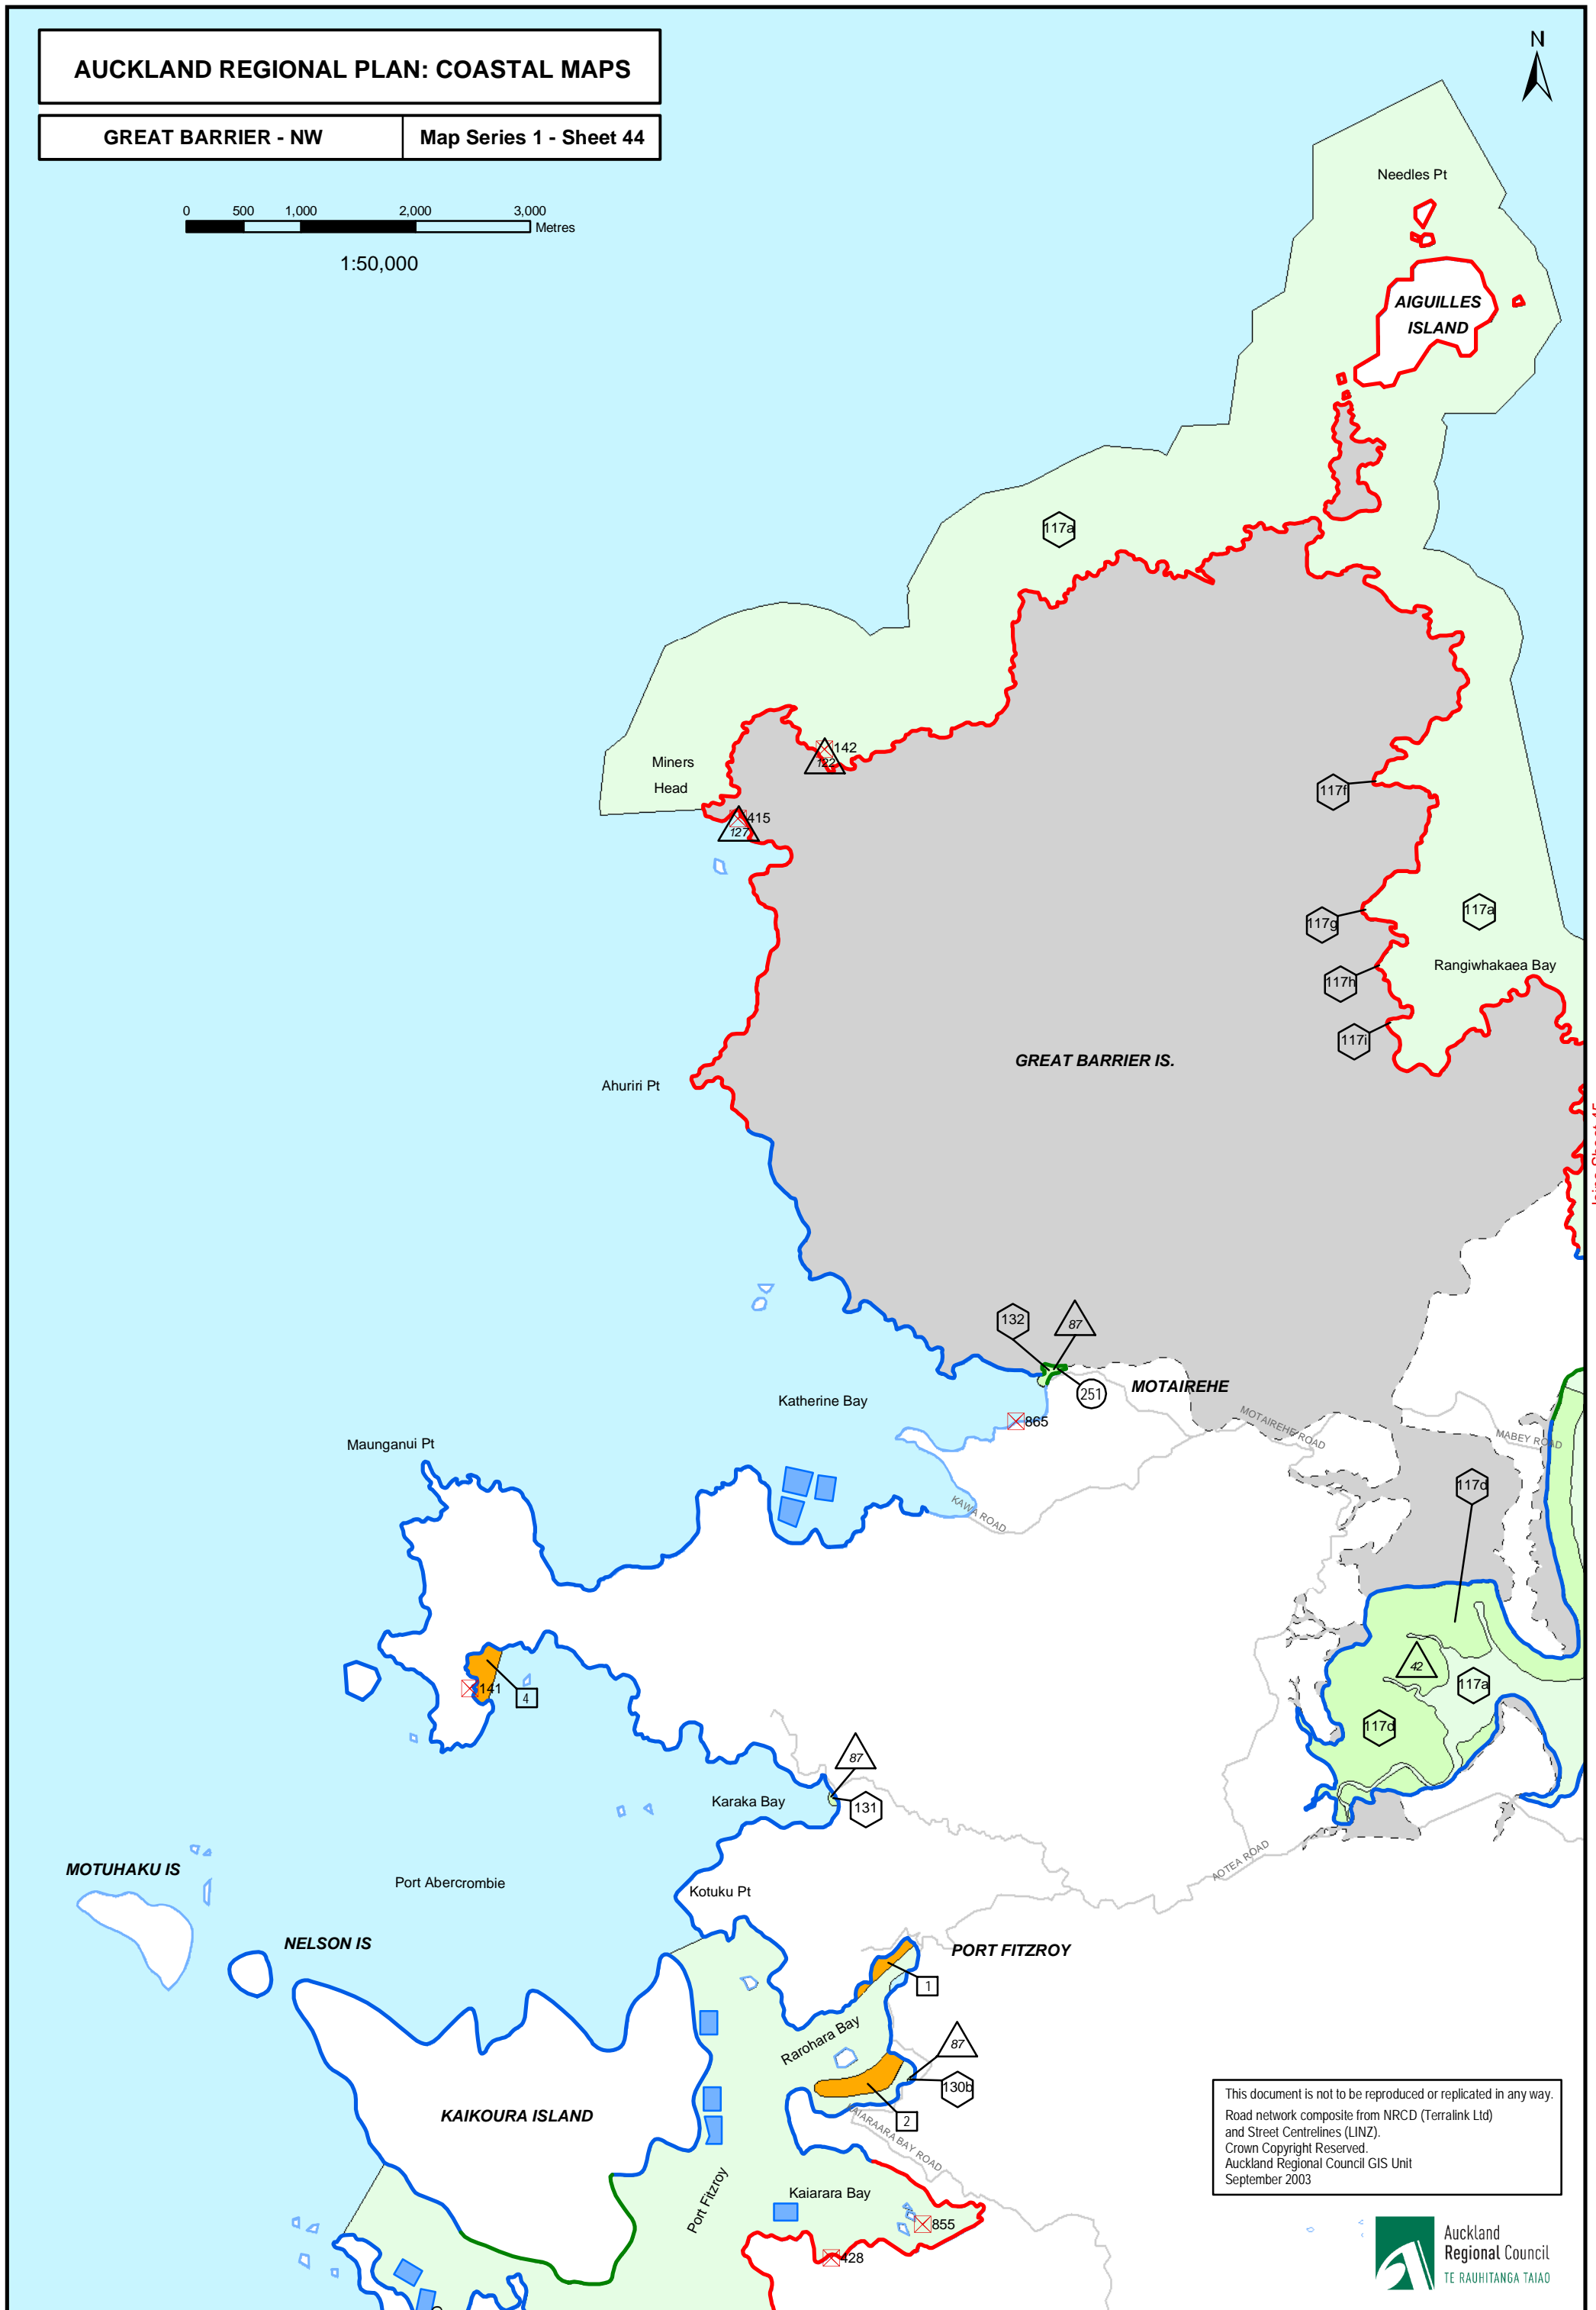

AUCKLAND REGIONAL PLAN: COASTAL MAPS

GREAT BARRIER - NW

Map Series 1 - Sheet 44

1:50,000

Joins Sheet 45

This document is not to be reproduced or replicated in any way.
Road network composite from NRCD (Terralink Ltd) and Street Centrelines (LINZ).
Crown Copyright Reserved.
Auckland Regional Council GIS Unit
September 2003

Joins Sheet 46