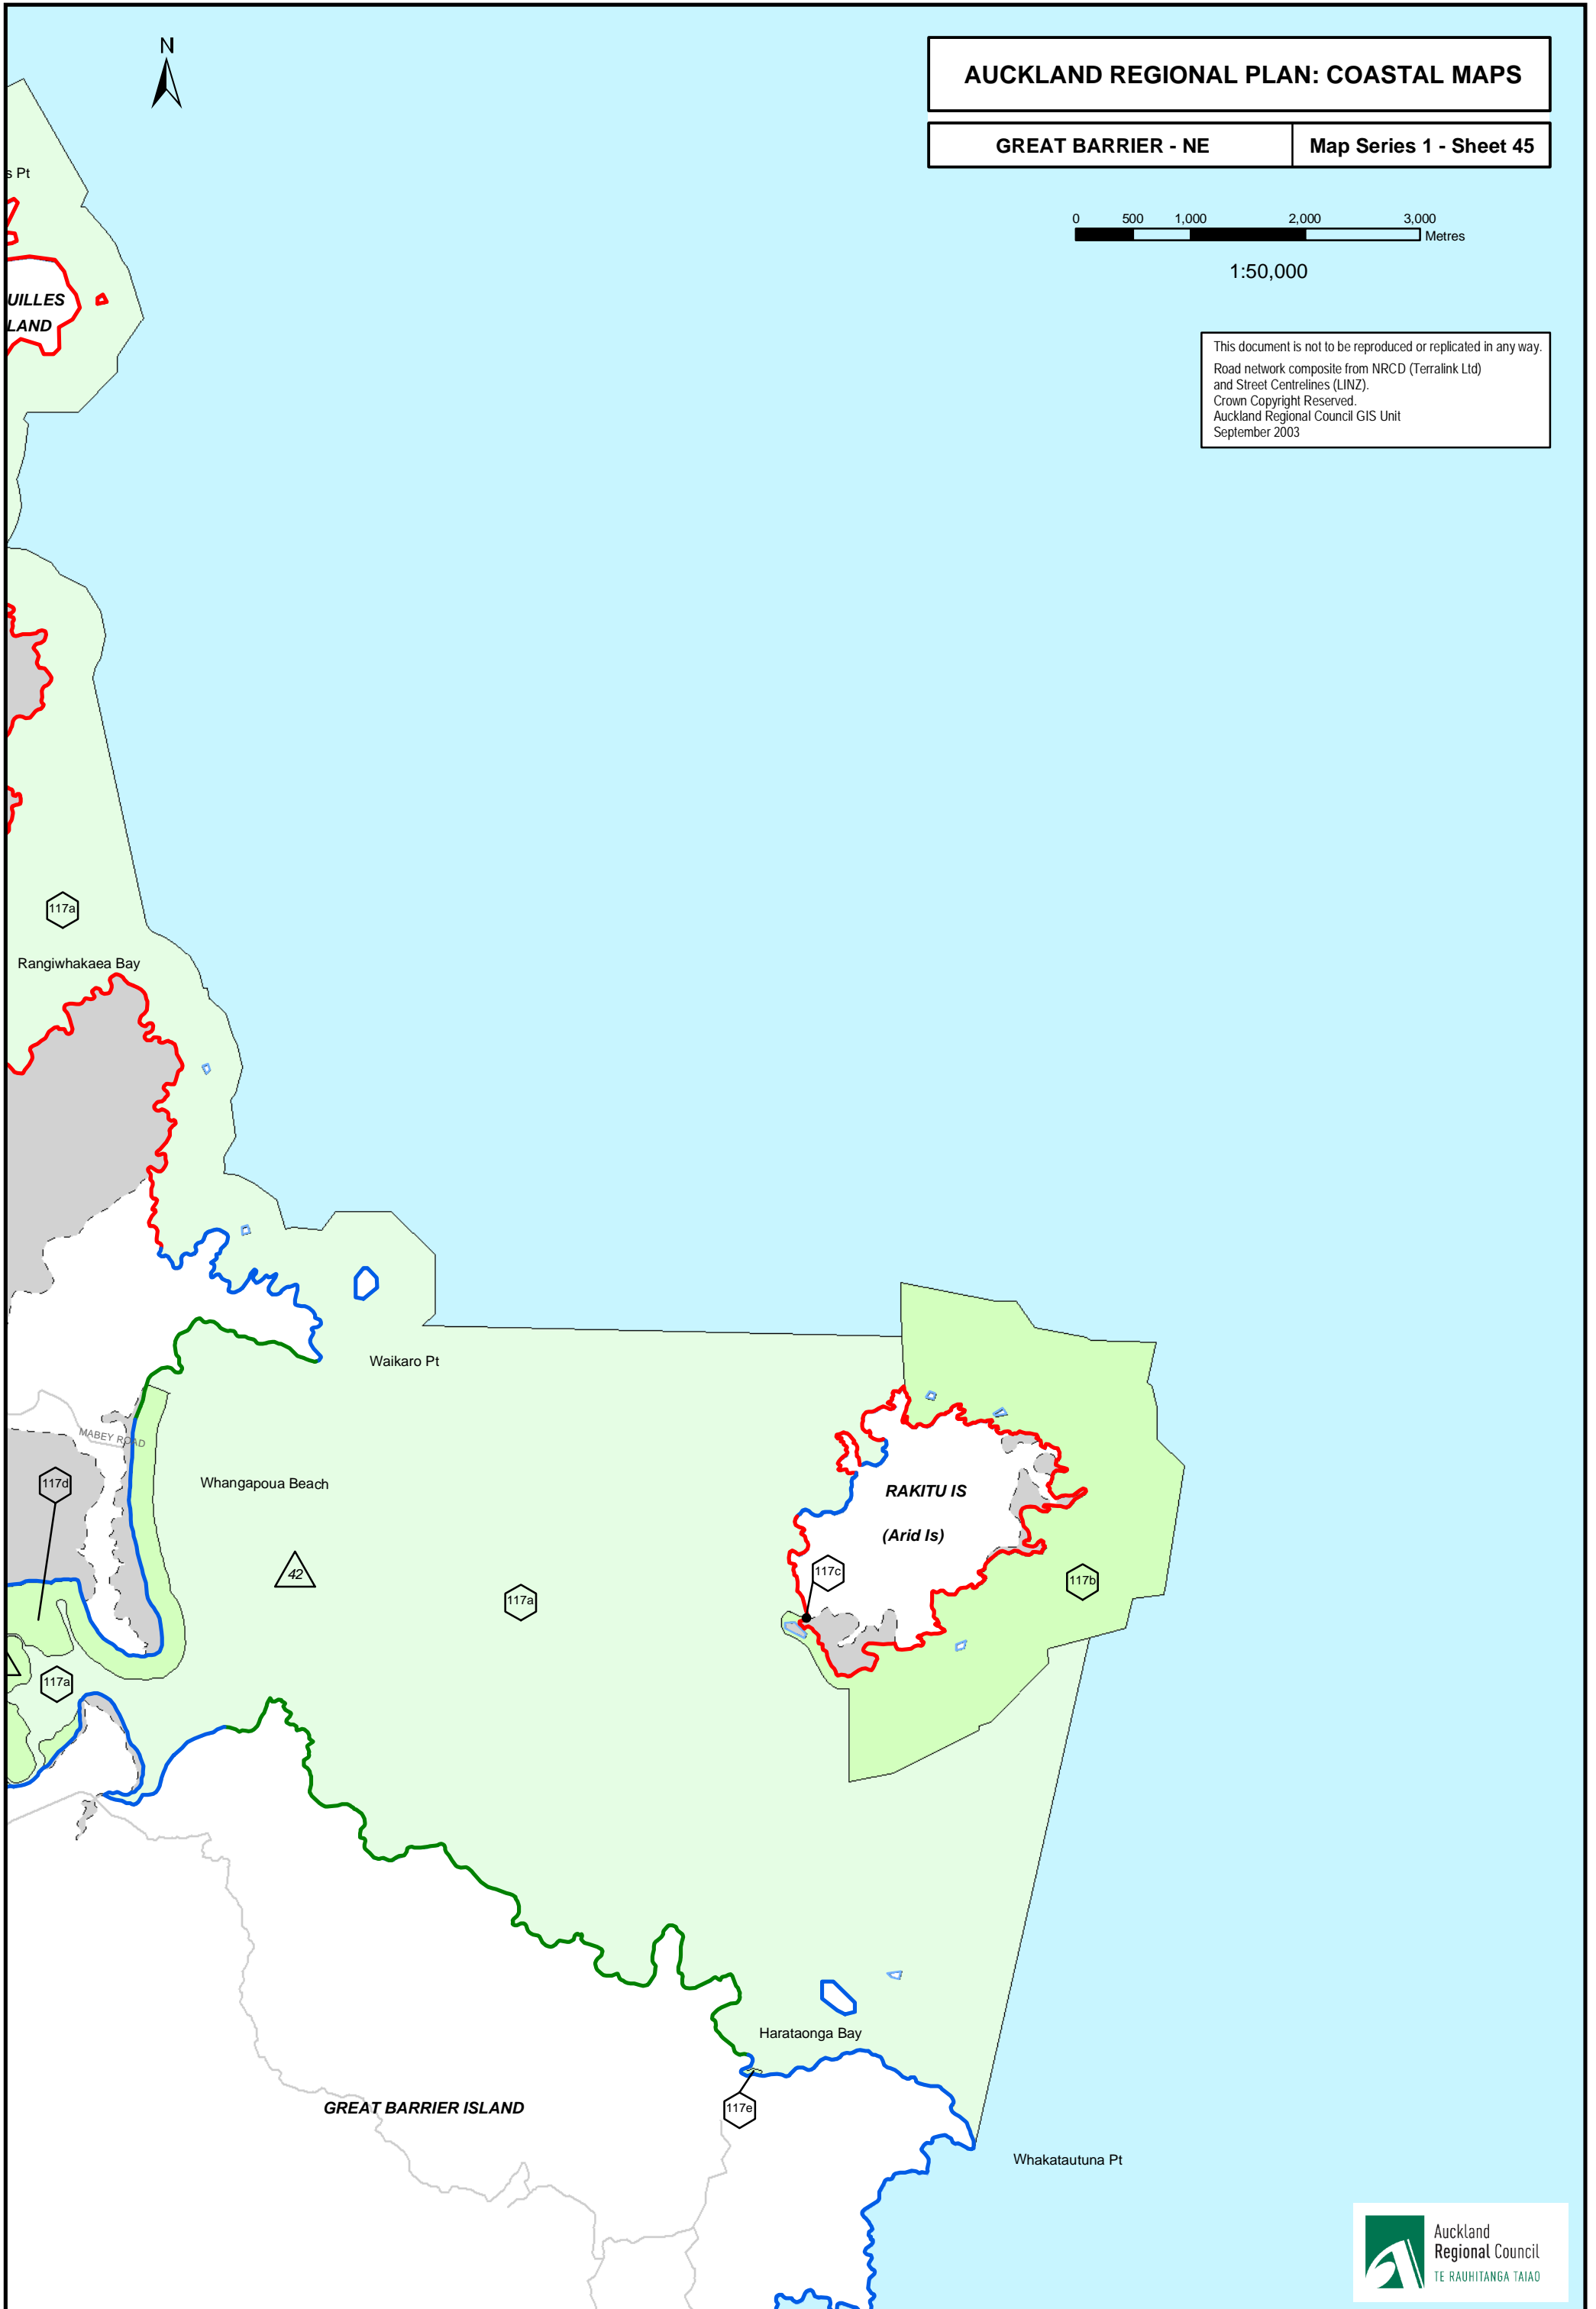

AUCKLAND REGIONAL PLAN: COASTAL MAPS

GREAT BARRIER - NE

Map Series 1 - Sheet 45

1:50,000

This document is not to be reproduced or replicated in any way.  
Road network composite from NRCD (Terralink Ltd) and Street Centrelines (LINZ).  
Crown Copyright Reserved.  
Auckland Regional Council GIS Unit  
September 2003

Joins Sheet 44

Joins Sheet 47