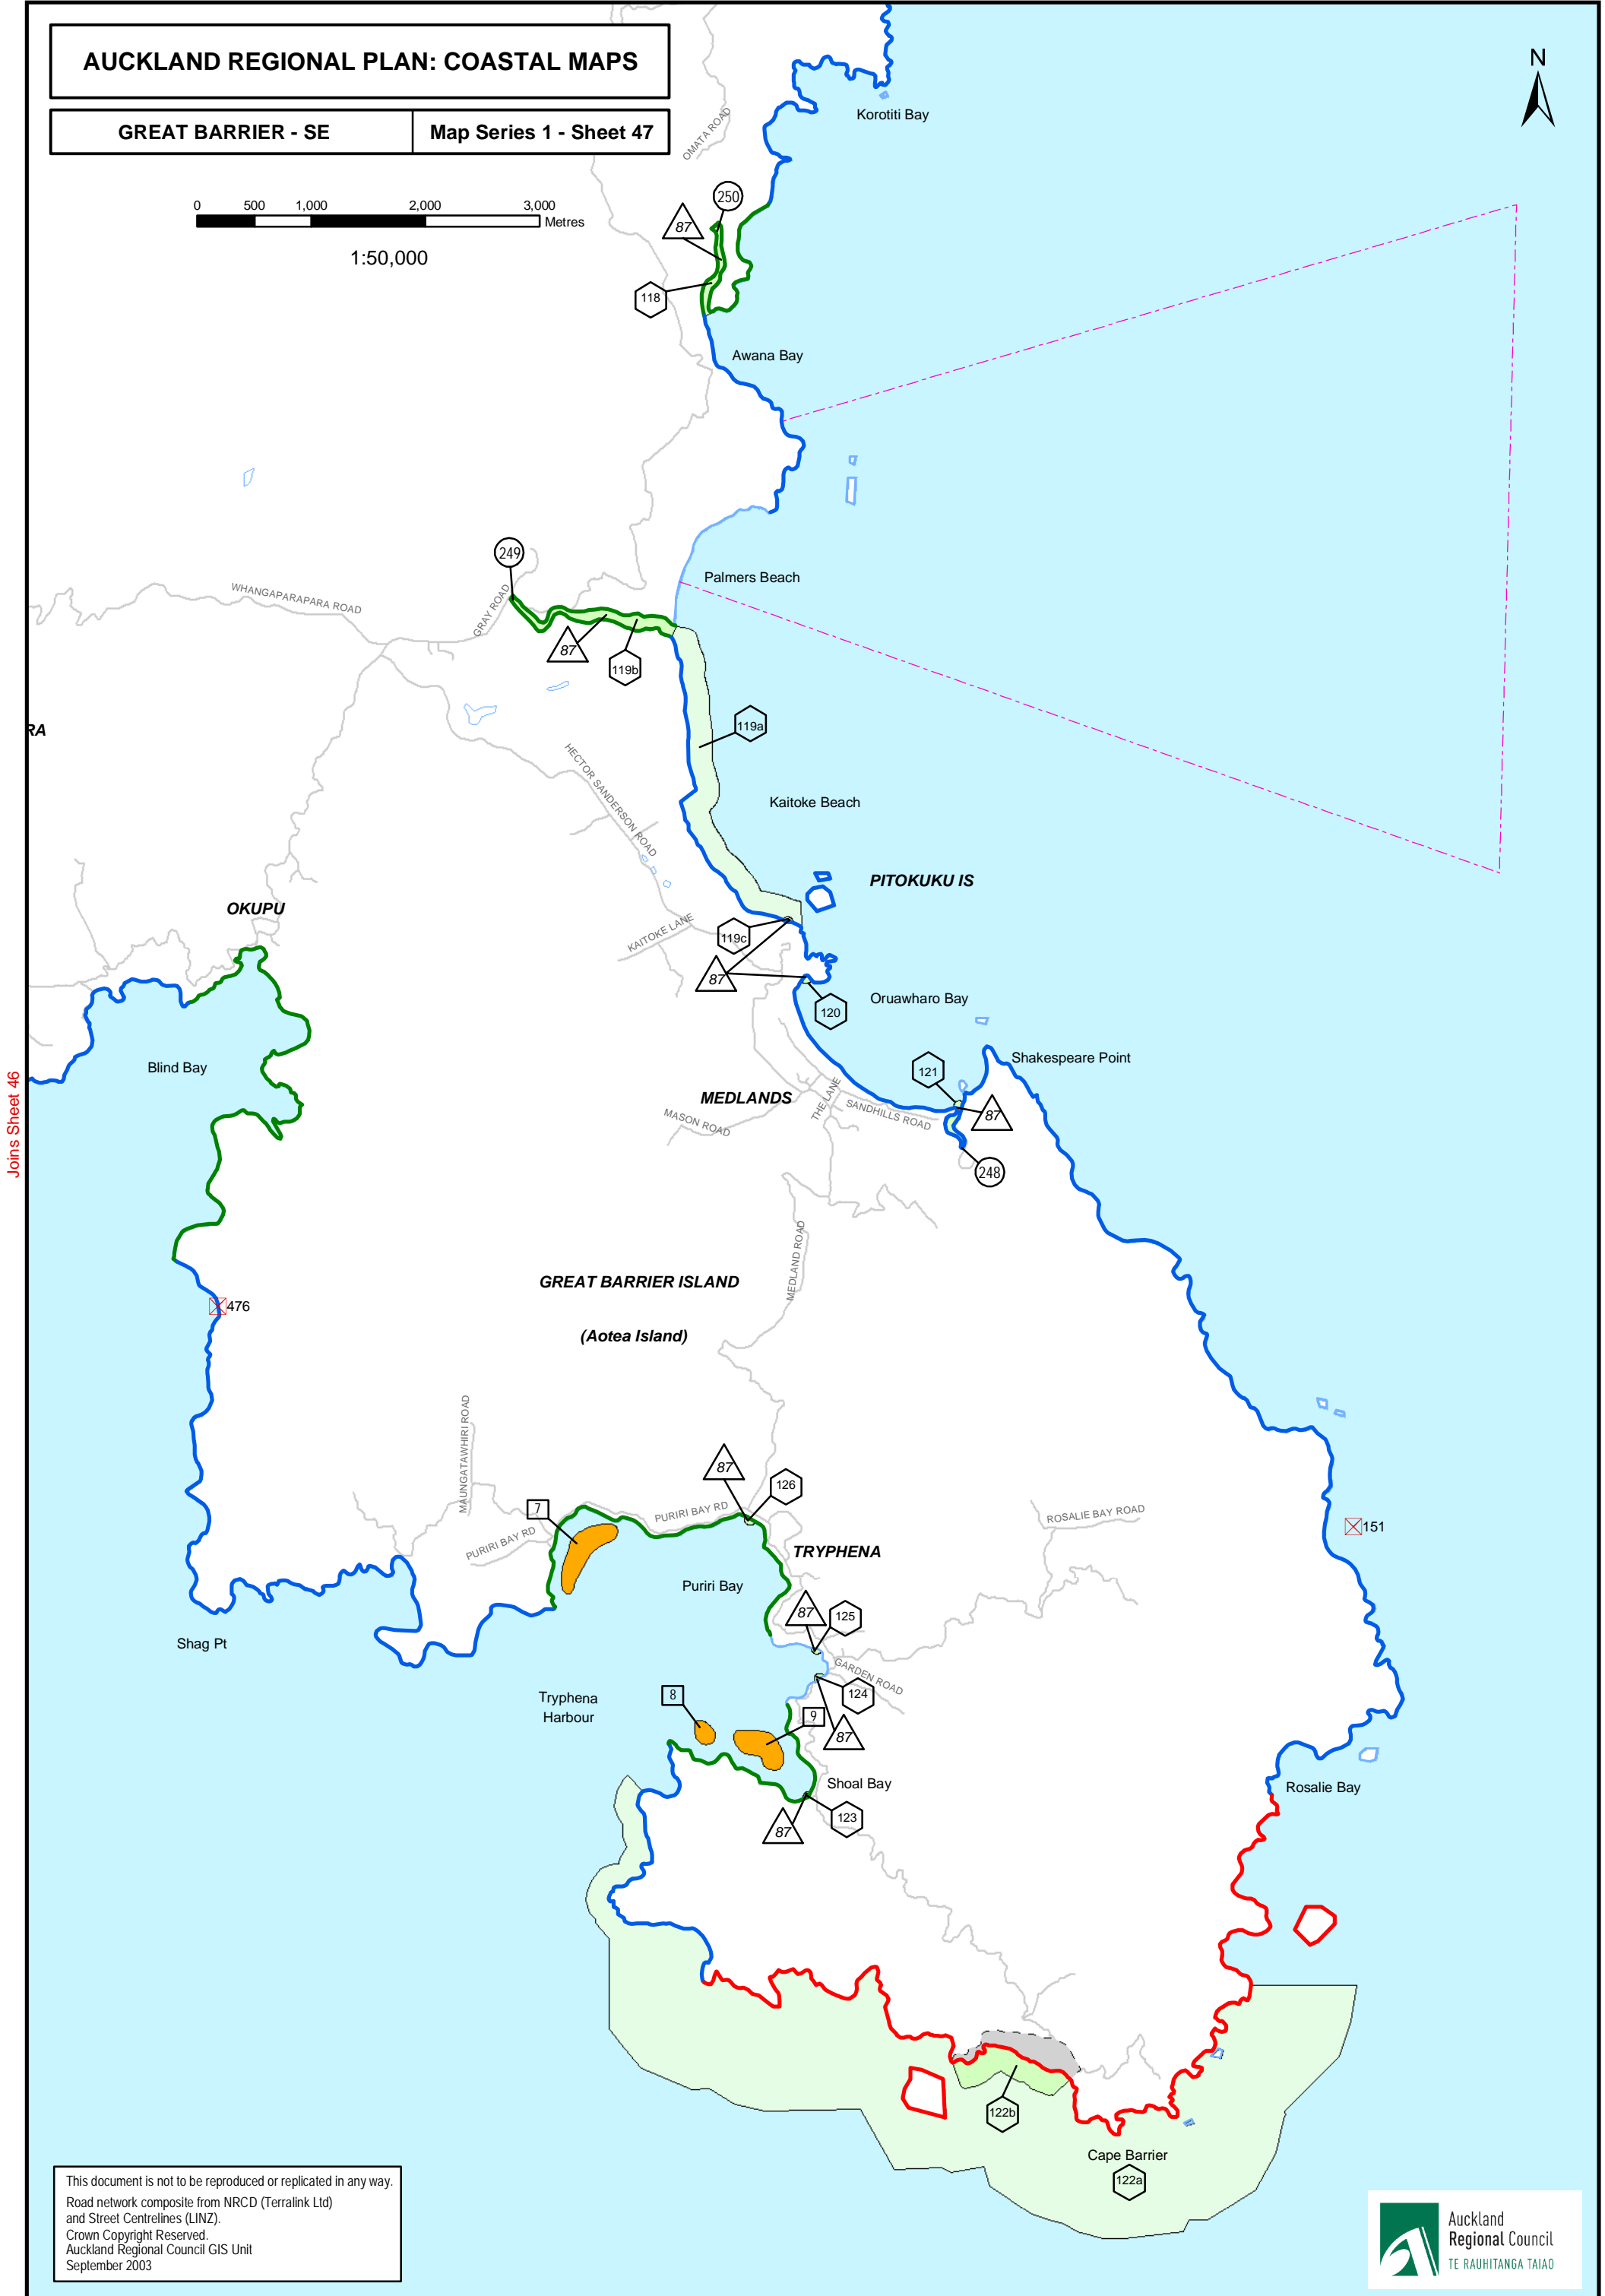

AUCKLAND REGIONAL PLAN: COASTAL MAPS

GREAT BARRIER - SE

Map Series 1 - Sheet 47

Joins Sheet 46

This document is not to be reproduced or replicated in any way.
 Road network composite from NRCDC (Terralink Ltd) and Street Centrelines (LINZ).
 Crown Copyright Reserved.
 Auckland Regional Council GIS Unit
 September 2003