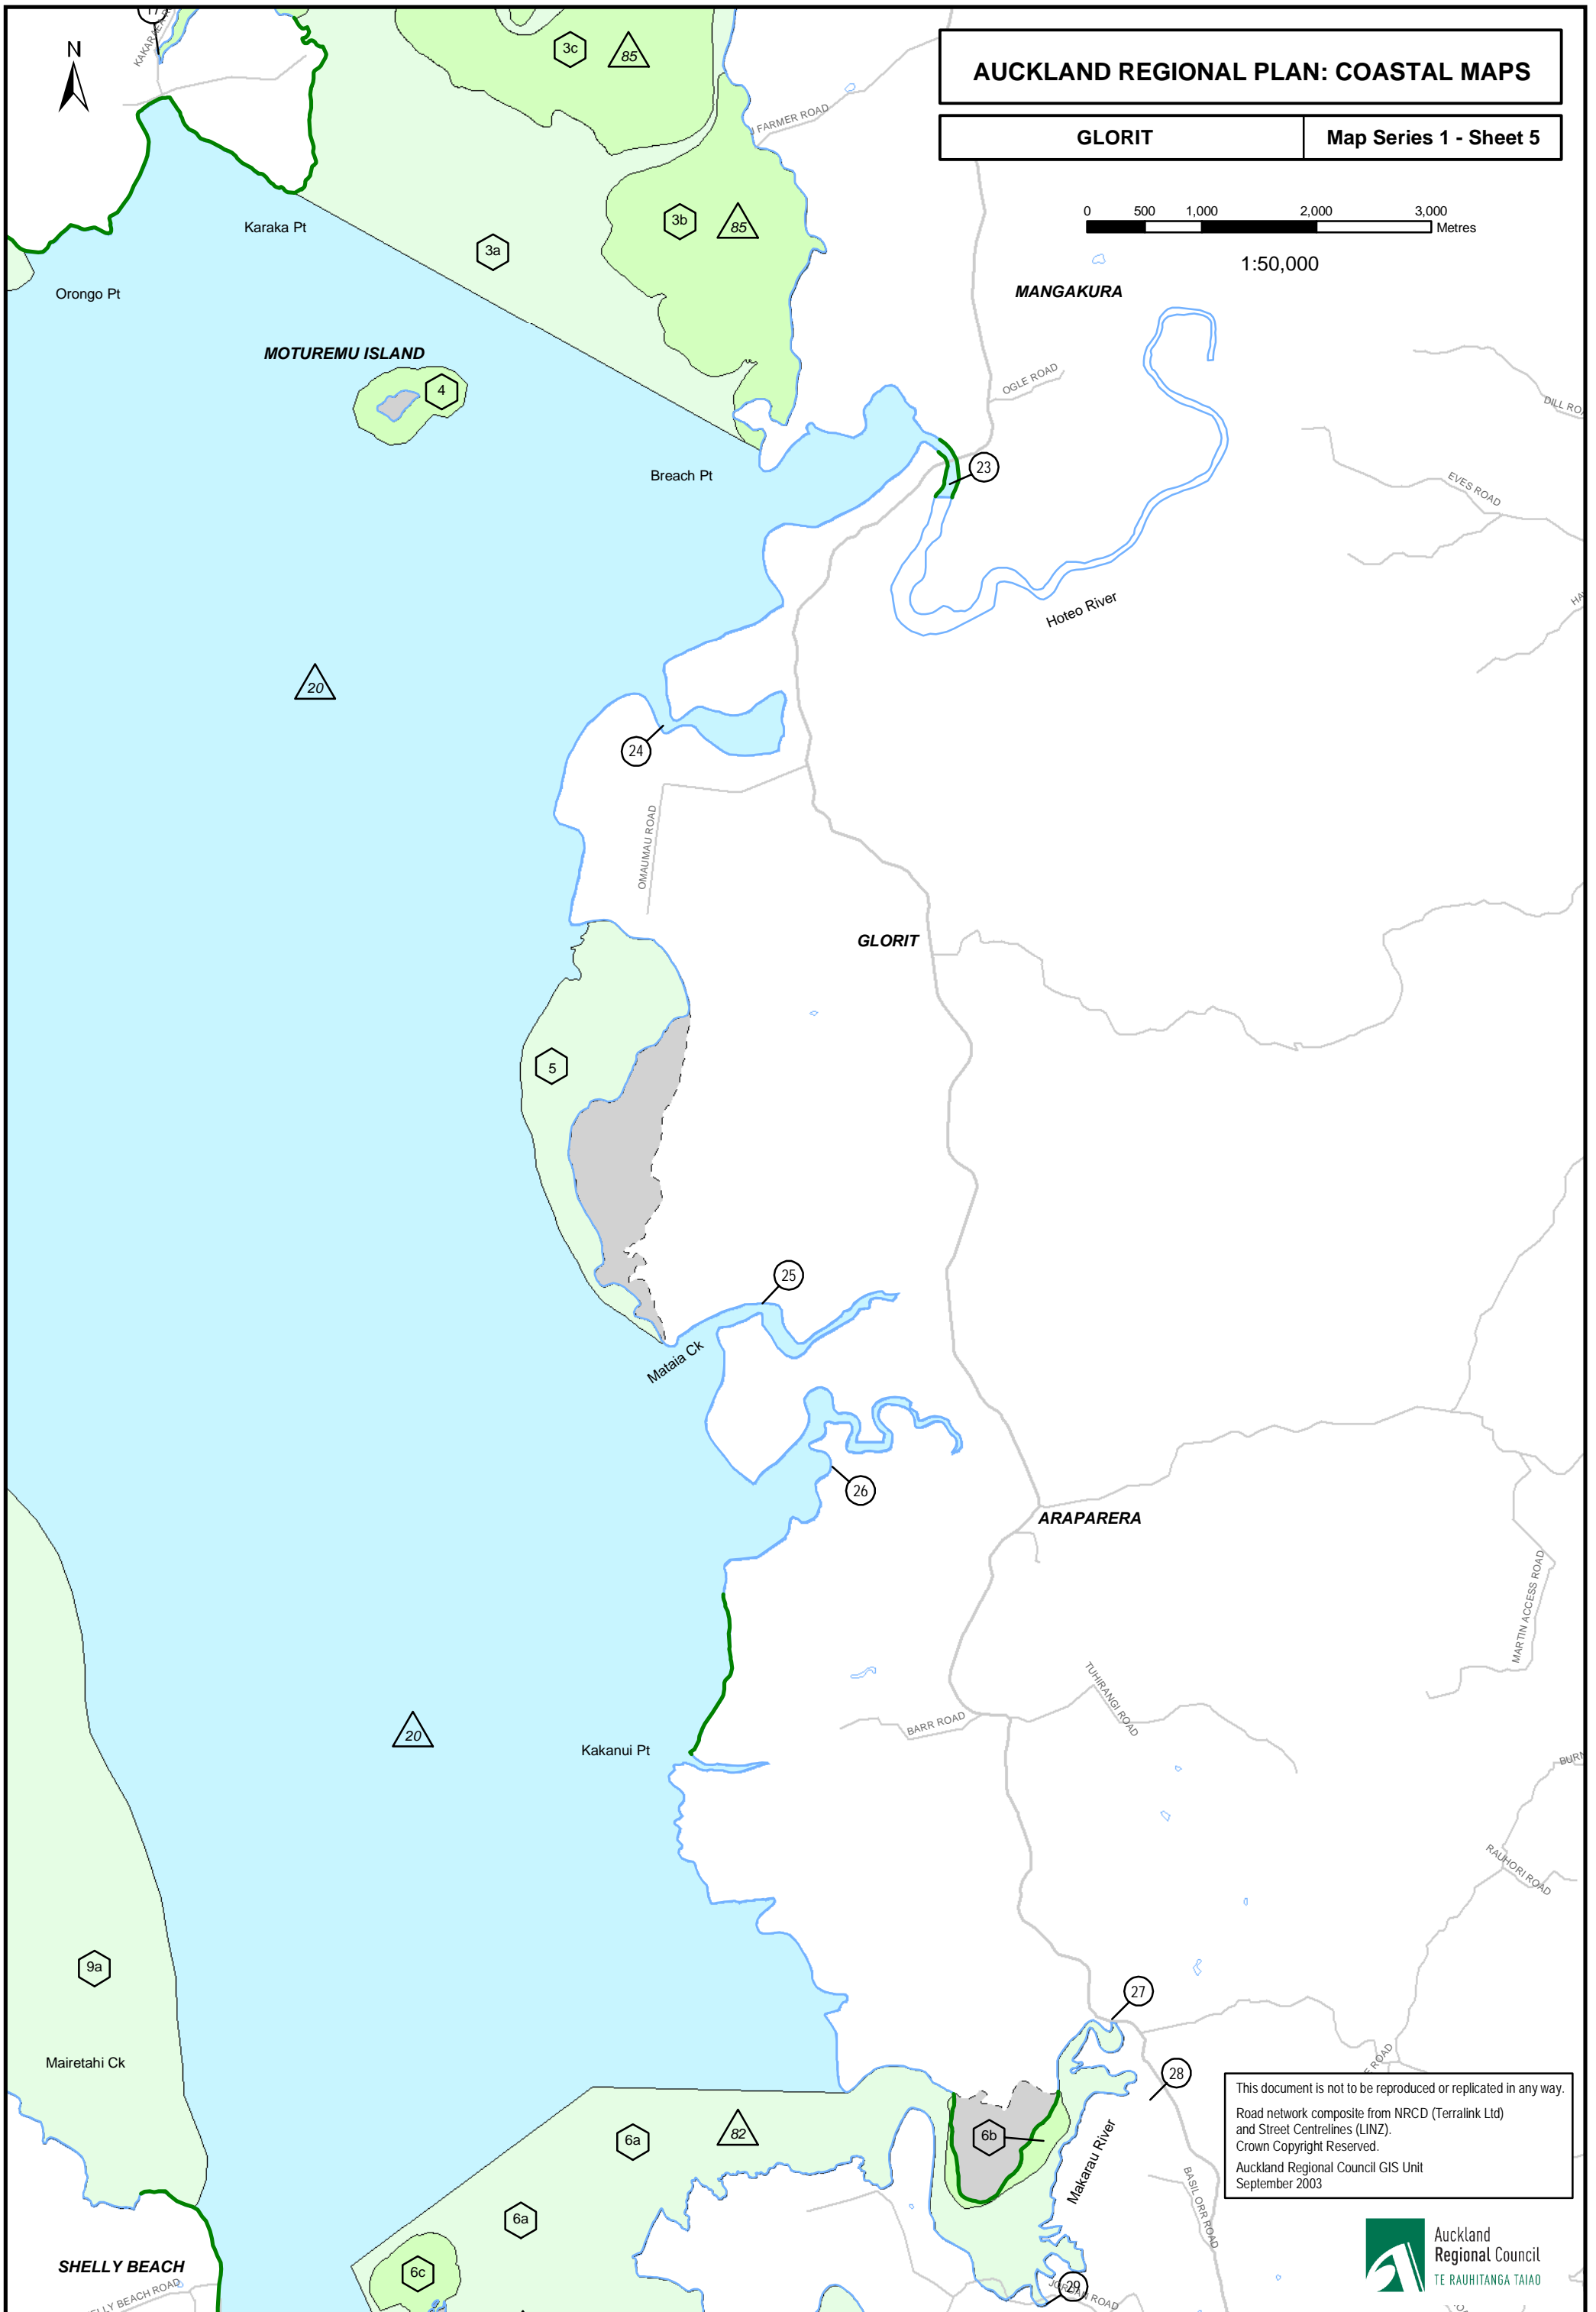

AUCKLAND REGIONAL PLAN: COASTAL MAPS

GLORIT

Map Series 1 - Sheet 5

1:50,000

Joins Sheet 4

This document is not to be reproduced or replicated in any way. Road network composite from NRCD (Terralink Ltd) and Street Centrelines (LINZ). Crown Copyright Reserved. Auckland Regional Council GIS Unit September 2003