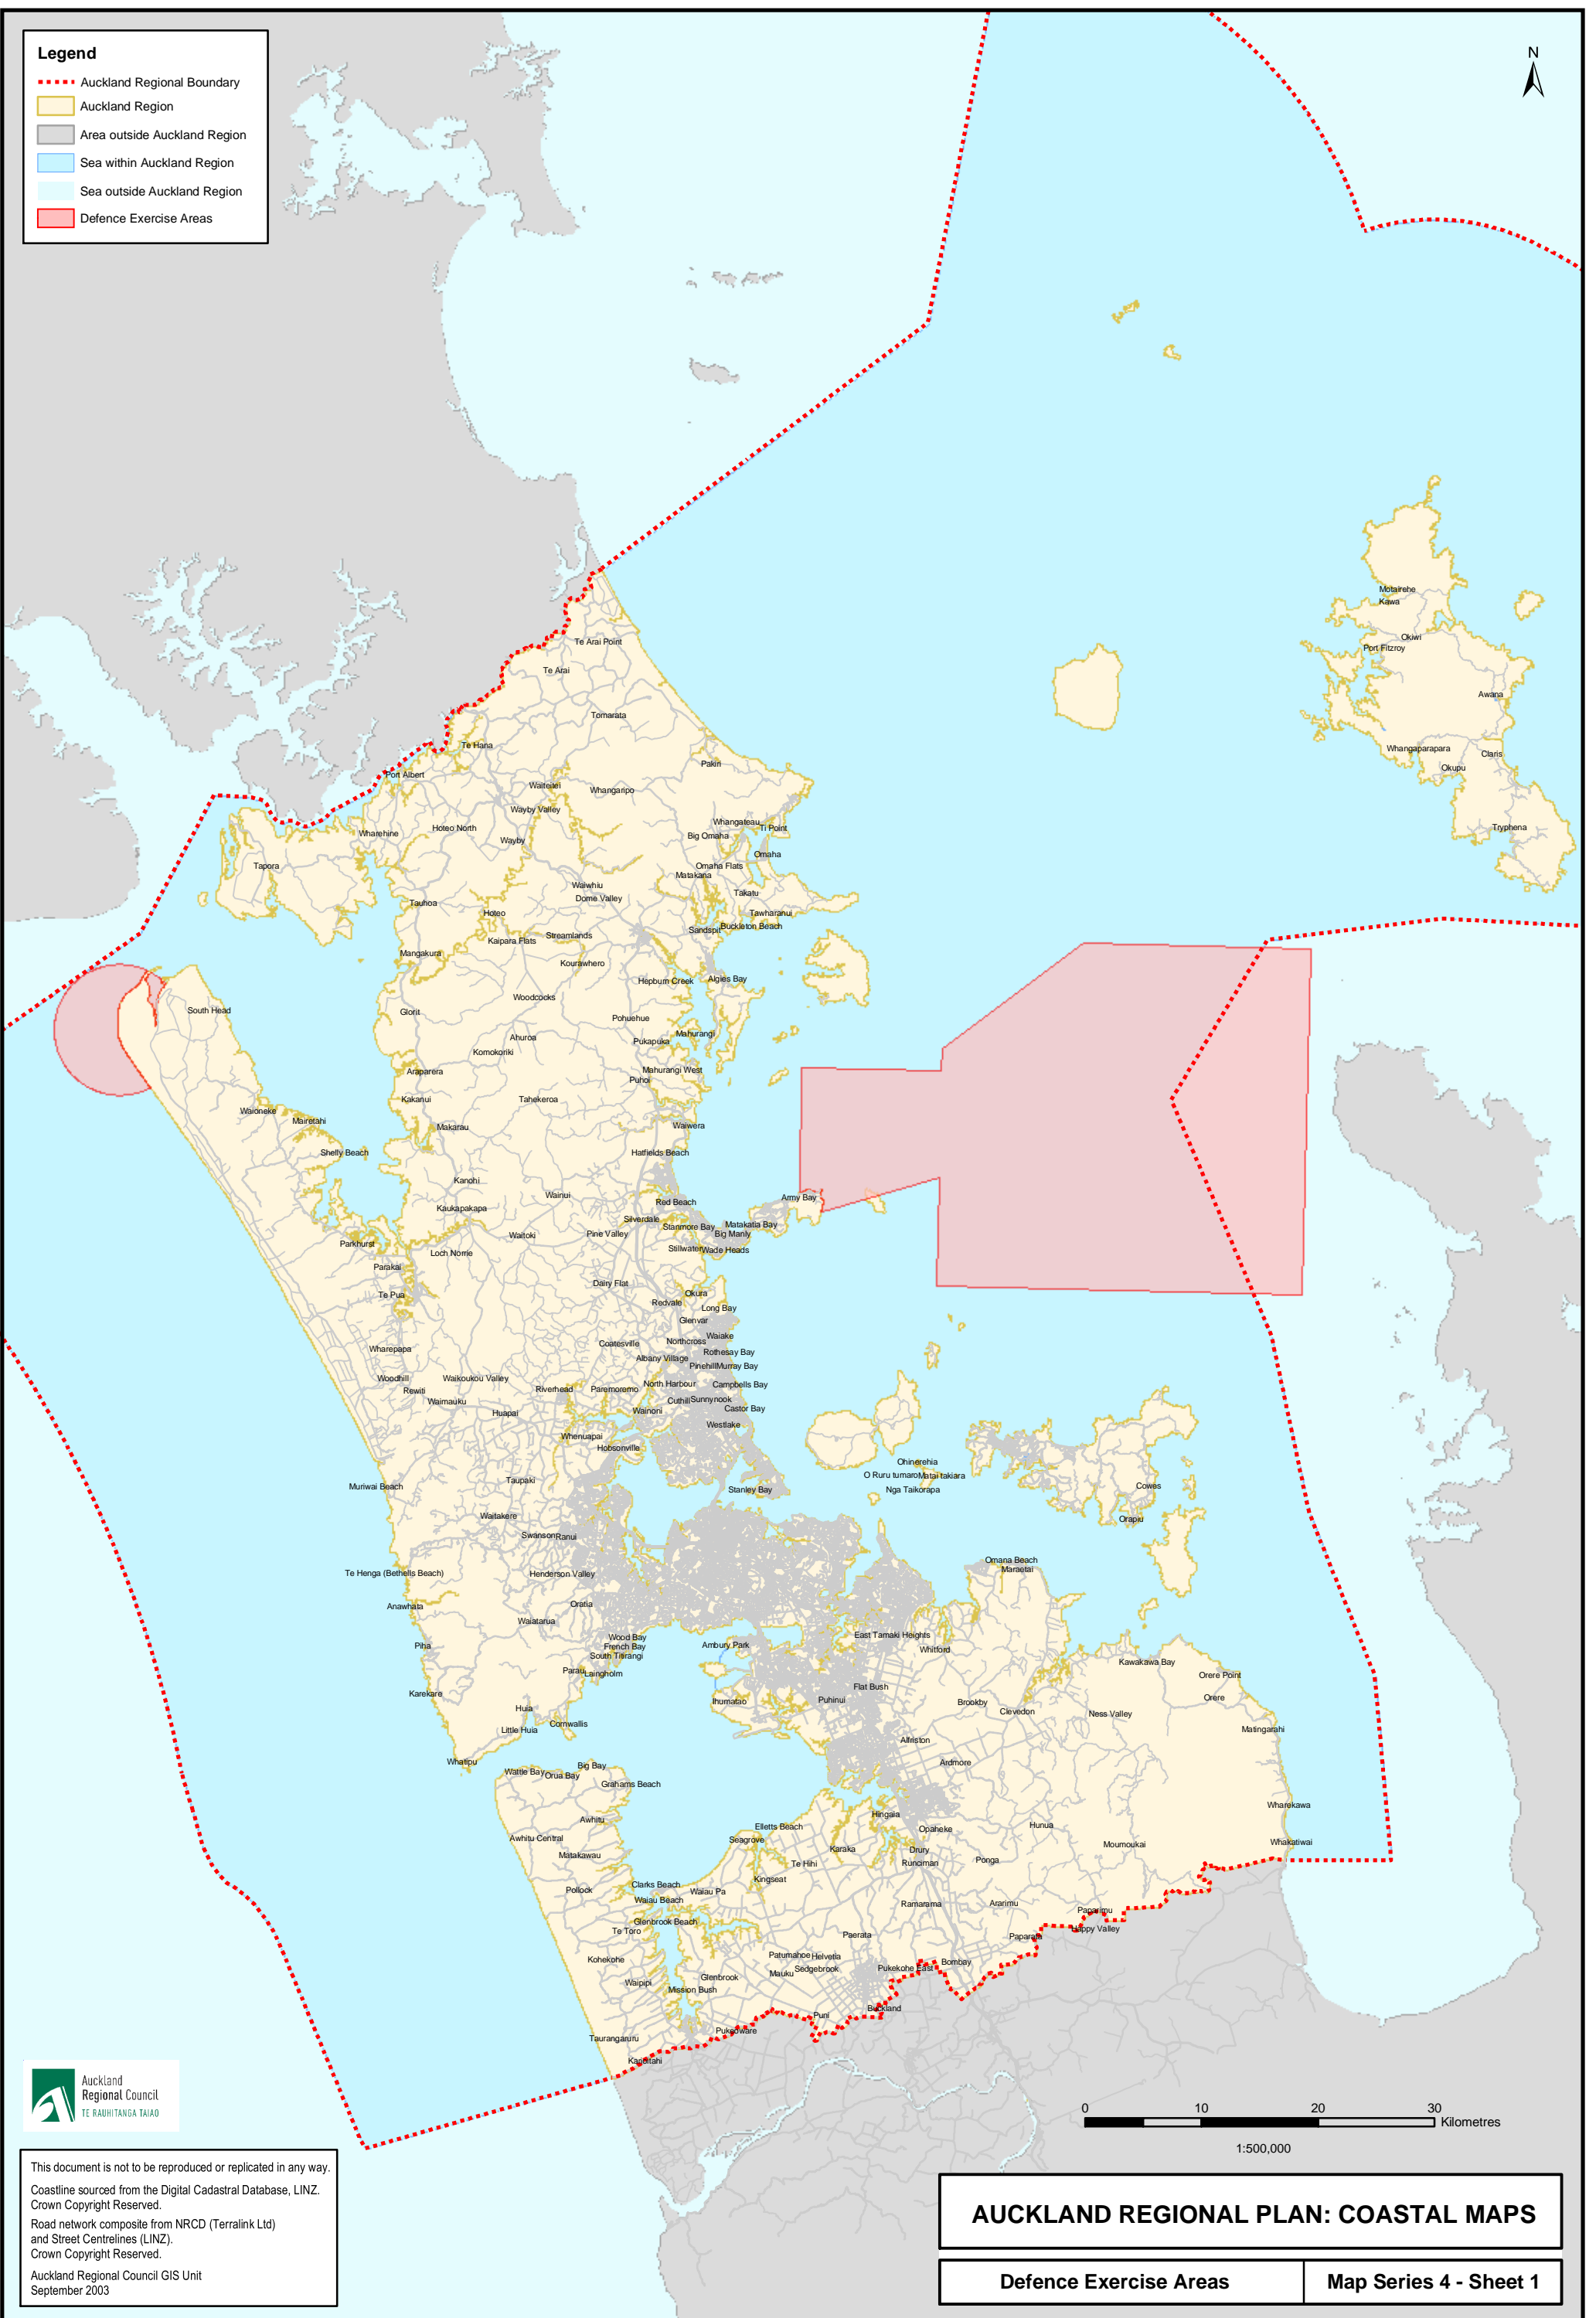

**Legend**

- ⋯ Auckland Regional Boundary
- Auckland Region
- Area outside Auckland Region
- Sea within Auckland Region
- Sea outside Auckland Region
- Defence Exercise Areas

This document is not to be reproduced or replicated in any way.  
 Coastline sourced from the Digital Cadastral Database, LINZ.  
 Crown Copyright Reserved.  
 Road network composite from NRCD (Terralink Ltd)  
 and Street Centrelines (LINZ).  
 Crown Copyright Reserved.  
 Auckland Regional Council GIS Unit  
 September 2003

1:500,000

**AUCKLAND REGIONAL PLAN: COASTAL MAPS**

**Defence Exercise Areas**

**Map Series 4 - Sheet 1**