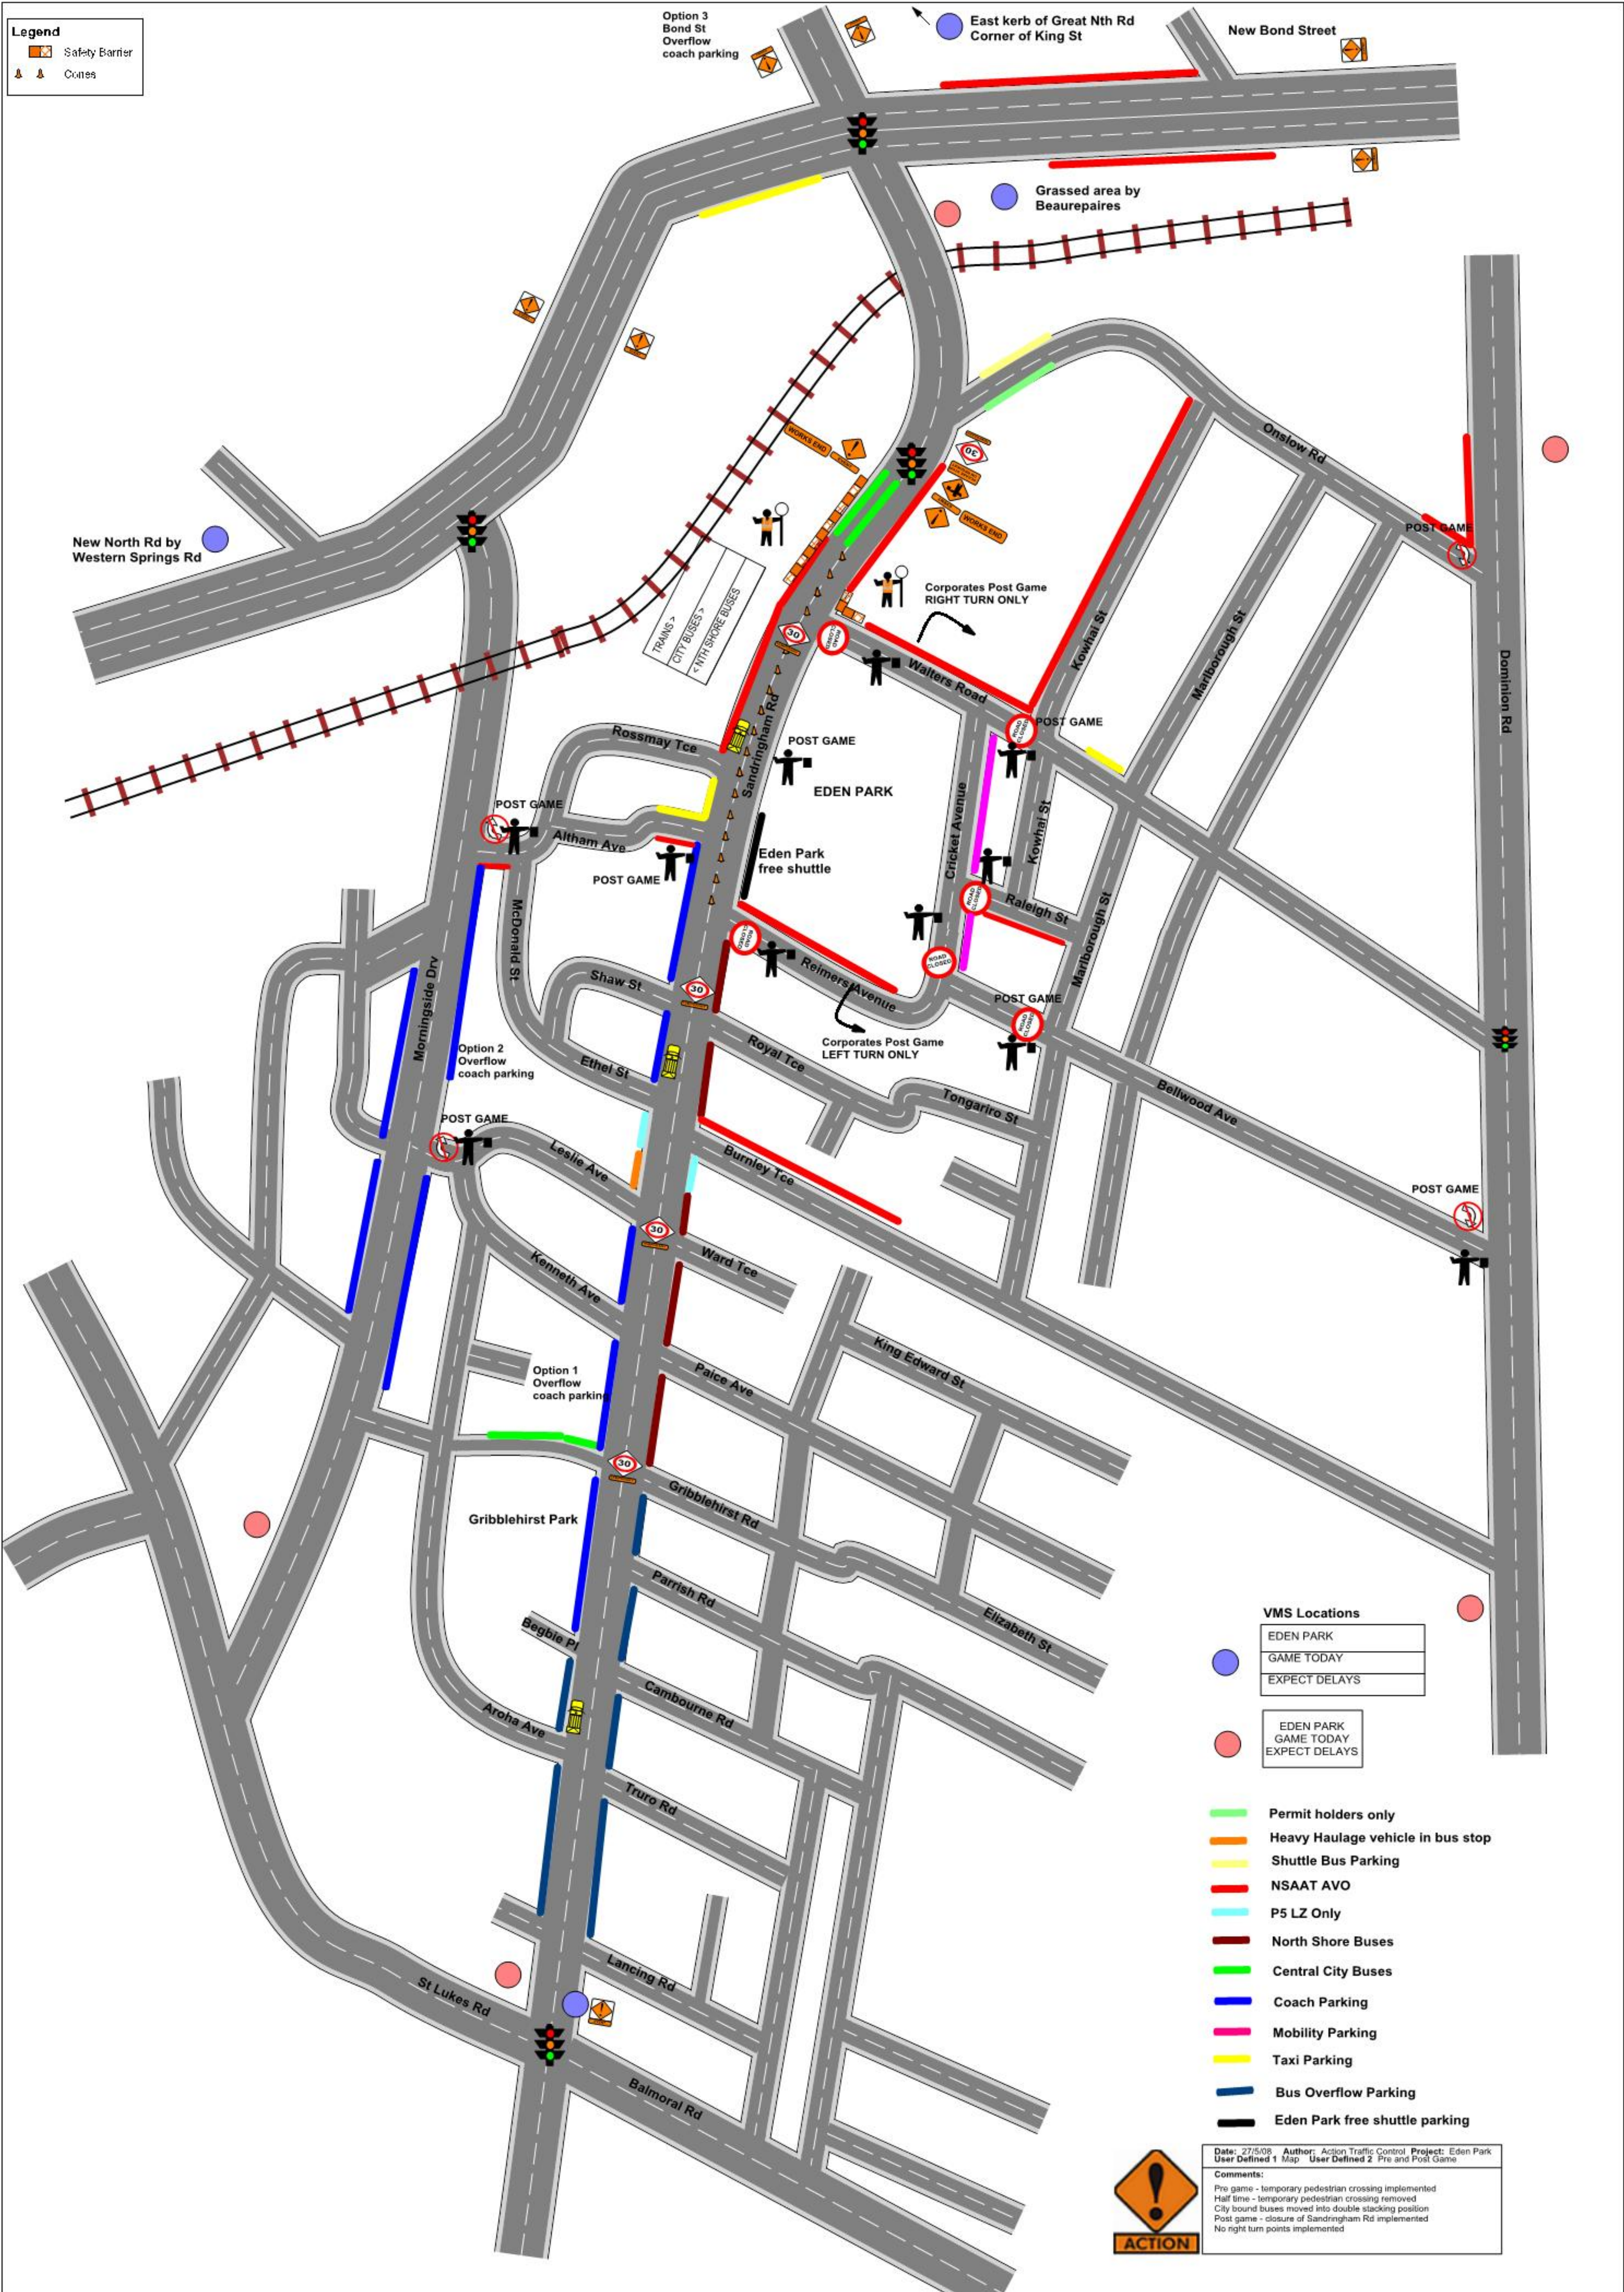

Legend

- Safety Barrier
- Cones

VMS Locations

	EDEN PARK GAME TODAY EXPECT DELAYS
	EDEN PARK GAME TODAY EXPECT DELAYS

- Permit holders only
- Heavy Haulage vehicle in bus stop
- Shuttle Bus Parking
- NSAAT AVO
- P5 LZ Only
- North Shore Buses
- Central City Buses
- Coach Parking
- Mobility Parking
- Taxi Parking
- Bus Overflow Parking
- Eden Park free shuttle parking

Date: 27/5/08 Author: Action Traffic Control Project: Eden Park
 User Defined 1 Map User Defined 2 Pre and Post Game

Comments:
 Pre game - temporary pedestrian crossing implemented
 Half time - temporary pedestrian crossing removed
 City bound buses moved into double stacking position
 Post game - closure of Sandringham Rd implemented
 No right turn points implemented