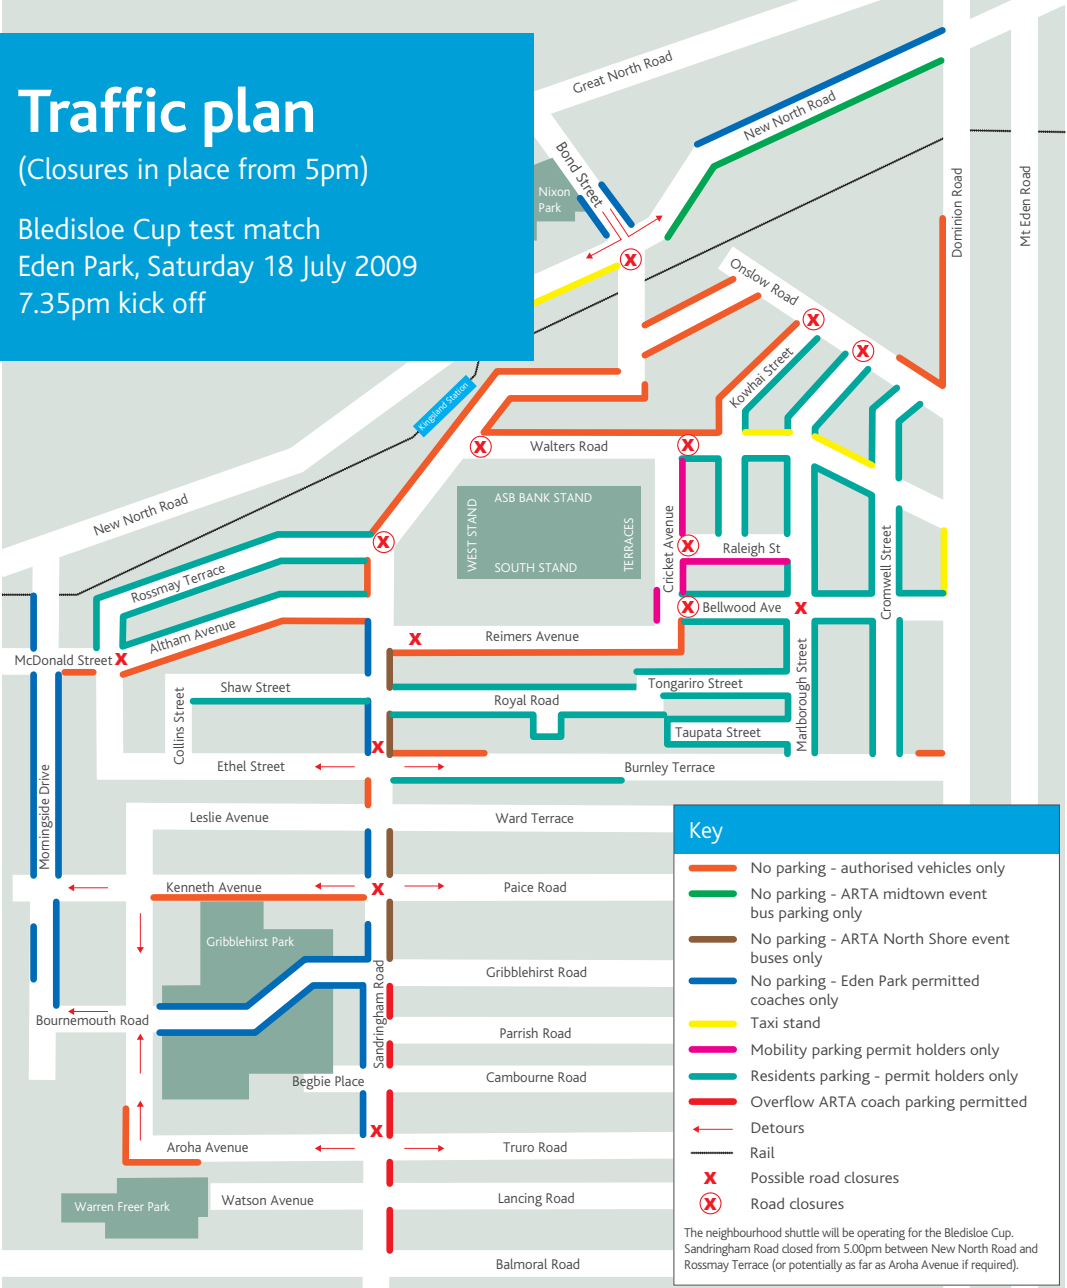

Traffic plan

(Closures in place from 5pm)

Bledisloe Cup test match
Eden Park, Saturday 18 July 2009
7.35pm kick off

Key

- No parking - authorised vehicles only
- No parking - ARTA midtown event bus parking only
- No parking - ARTA North Shore event buses only
- No parking - Eden Park permitted coaches only
- Taxi stand
- Mobility parking permit holders only
- Residents parking - permit holders only
- Overflow ARTA coach parking permitted
- ← Detours
- Rail
- X Possible road closures
- ⊗ Road closures

The neighbourhood shuttle will be operating for the Bledisloe Cup. Sandringham Road closed from 5.00pm between New North Road and Rossmay Terrace (or potentially as far as Aroha Avenue if required).

Find out more: phone 09 379 2020, visit www.aucklandcity.govt.nz or www.edenpark.co.nz