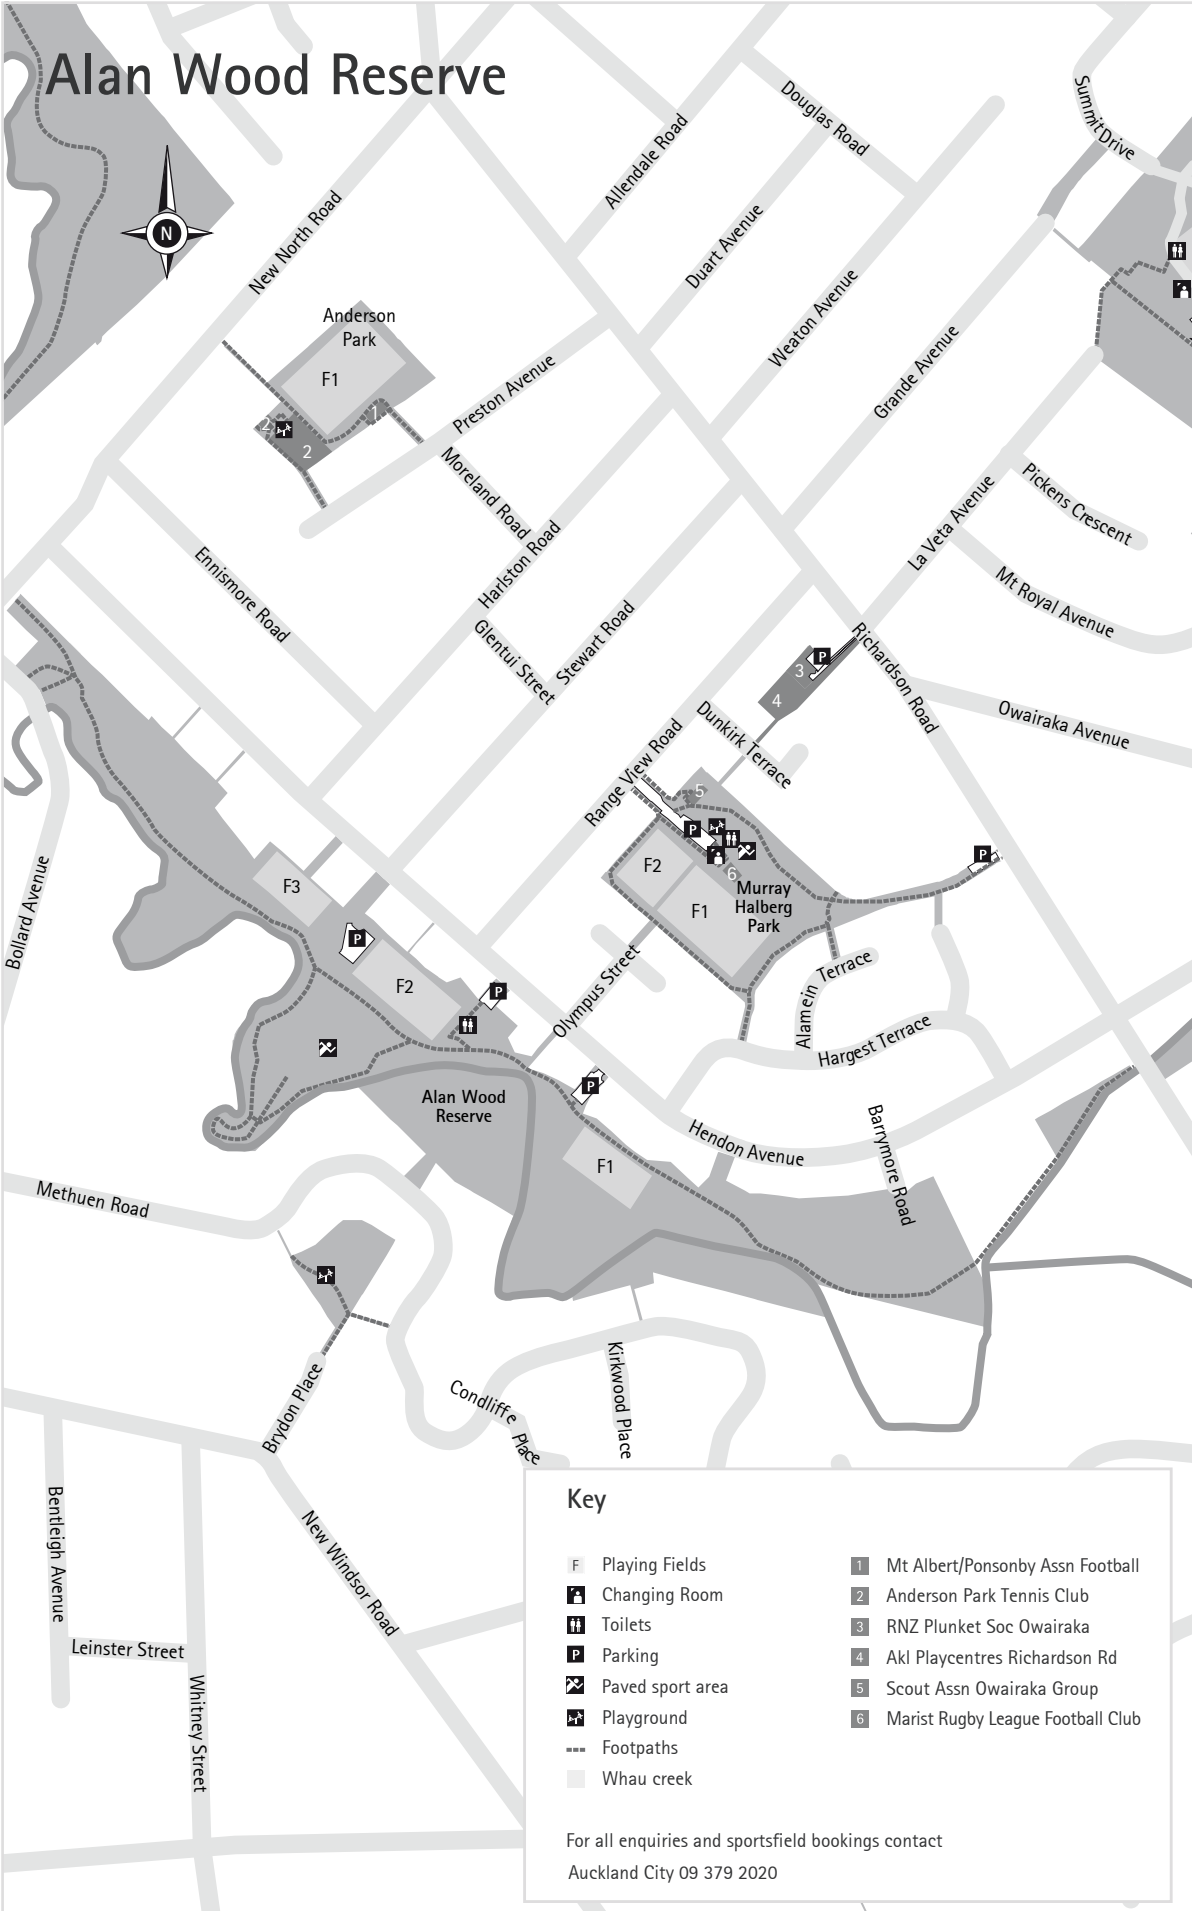

Alan Wood Reserve

Key

- | | |
|------------------|-----------------------------------|
| Playing Fields | Mt Albert/Ponsonby Assn Football |
| Changing Room | Anderson Park Tennis Club |
| Toilets | RNZ Plunket Soc Owairaka |
| Parking | AKI Playcentres Richardson Rd |
| Paved sport area | Scout Assn Owairaka Group |
| Playground | Marist Rugby League Football Club |
| Footpaths | |
| Whau creek | |