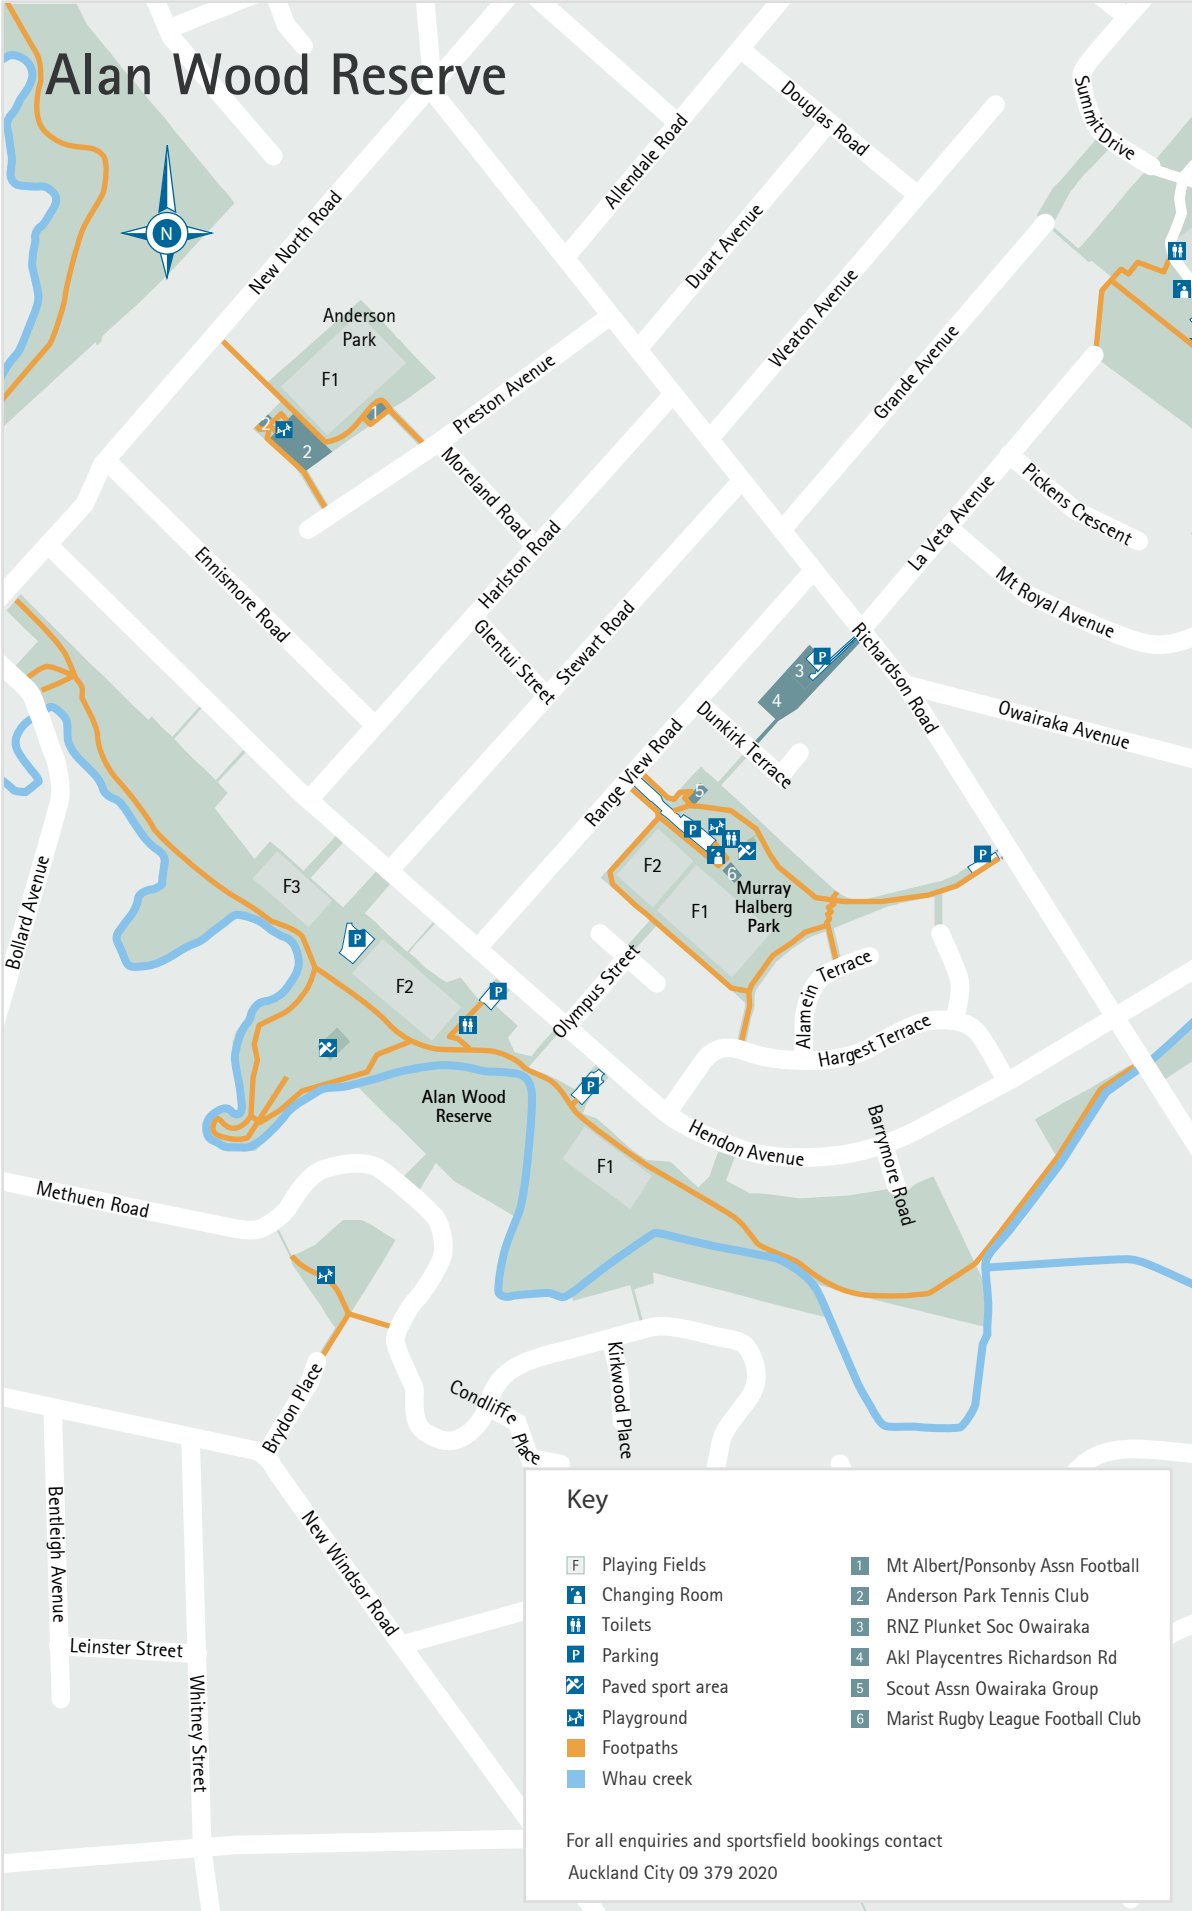

Alan Wood Reserve

Key

- | | |
|------------------|-----------------------------------|
| Playing Fields | Mt Albert/Ponsonby Assn Football |
| Changing Room | Anderson Park Tennis Club |
| Toilets | RNZ Plunket Soc Owairaka |
| Parking | Akl Playcentres Richardson Rd |
| Paved sport area | Scout Assn Owairaka Group |
| Playground | Marist Rugby League Football Club |
| Footpaths | |
| Whau creek | |

For all enquiries and sportsfield bookings contact
Auckland City 09 379 2020