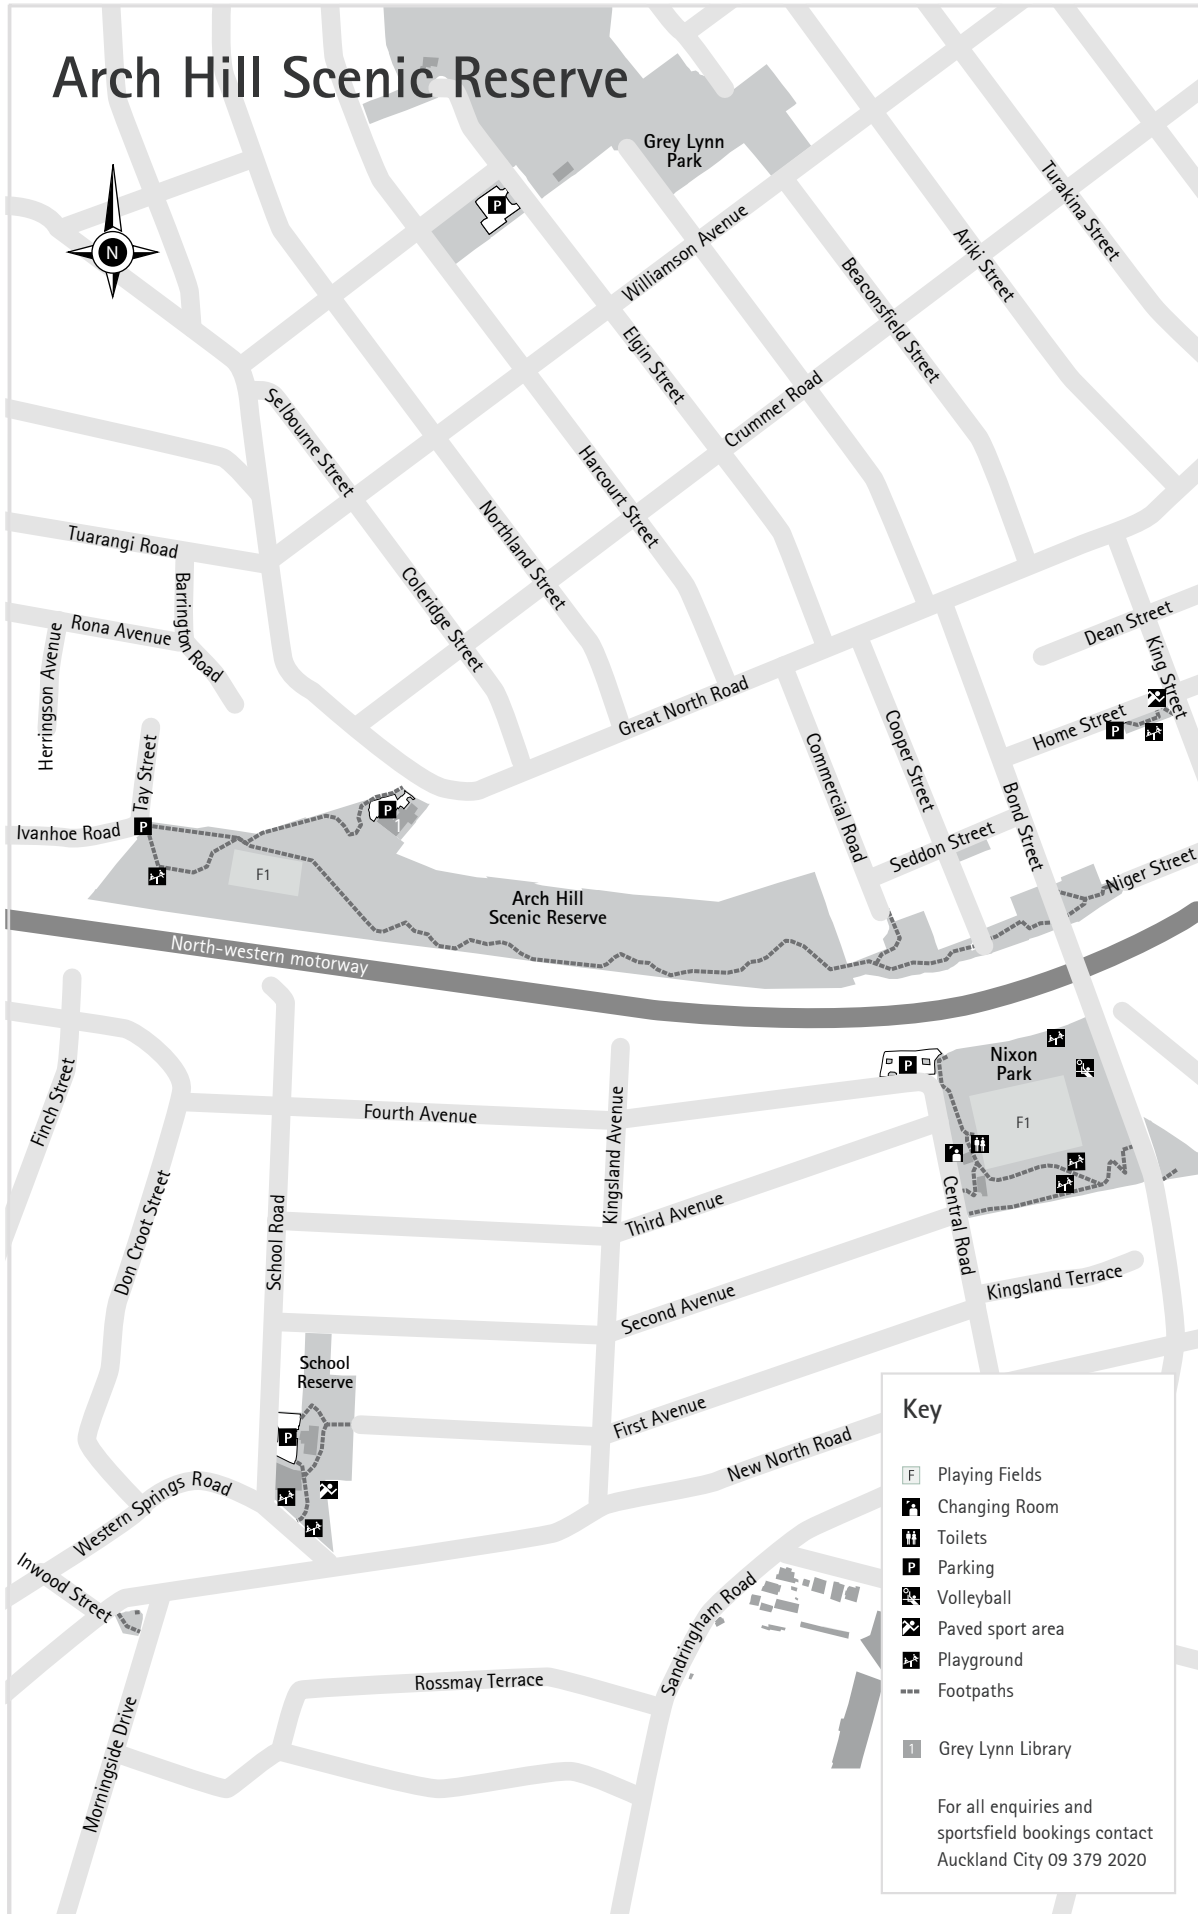

Arch Hill Scenic Reserve

Key

- Playing Fields
- Changing Room
- Toilets
- Parking
- Volleyball
- Paved sport area
- Playground
- Footpaths
- Grey Lynn Library

For all enquiries and sportsfield bookings contact Auckland City 09 379 2020