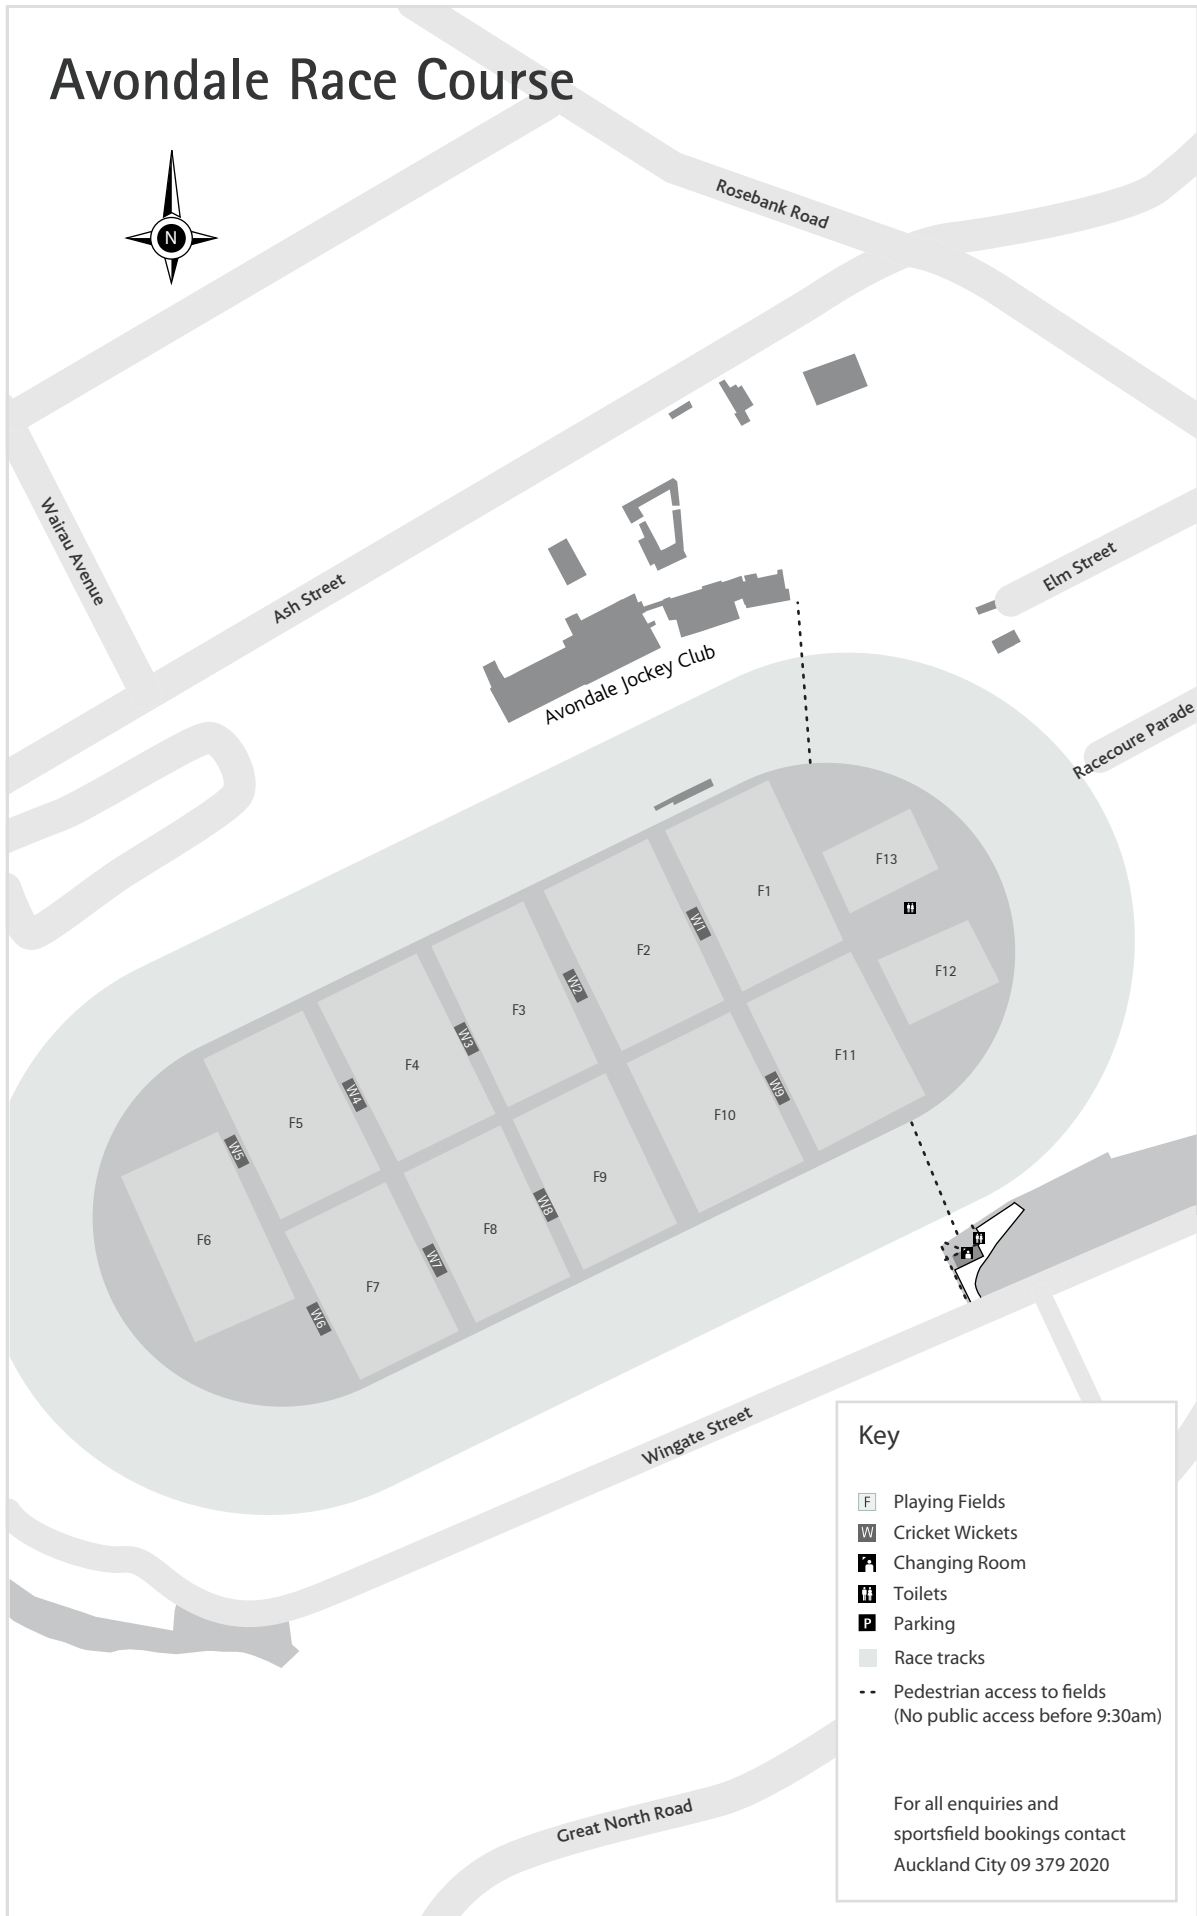

Avondale Race Course

Key

- Playing Fields
- Cricket Wickets
- Changing Room
- Toilets
- Parking
- Race tracks
- Pedestrian access to fields
(No public access before 9:30am)

For all enquiries and sportsfield bookings contact Auckland City 09 379 2020