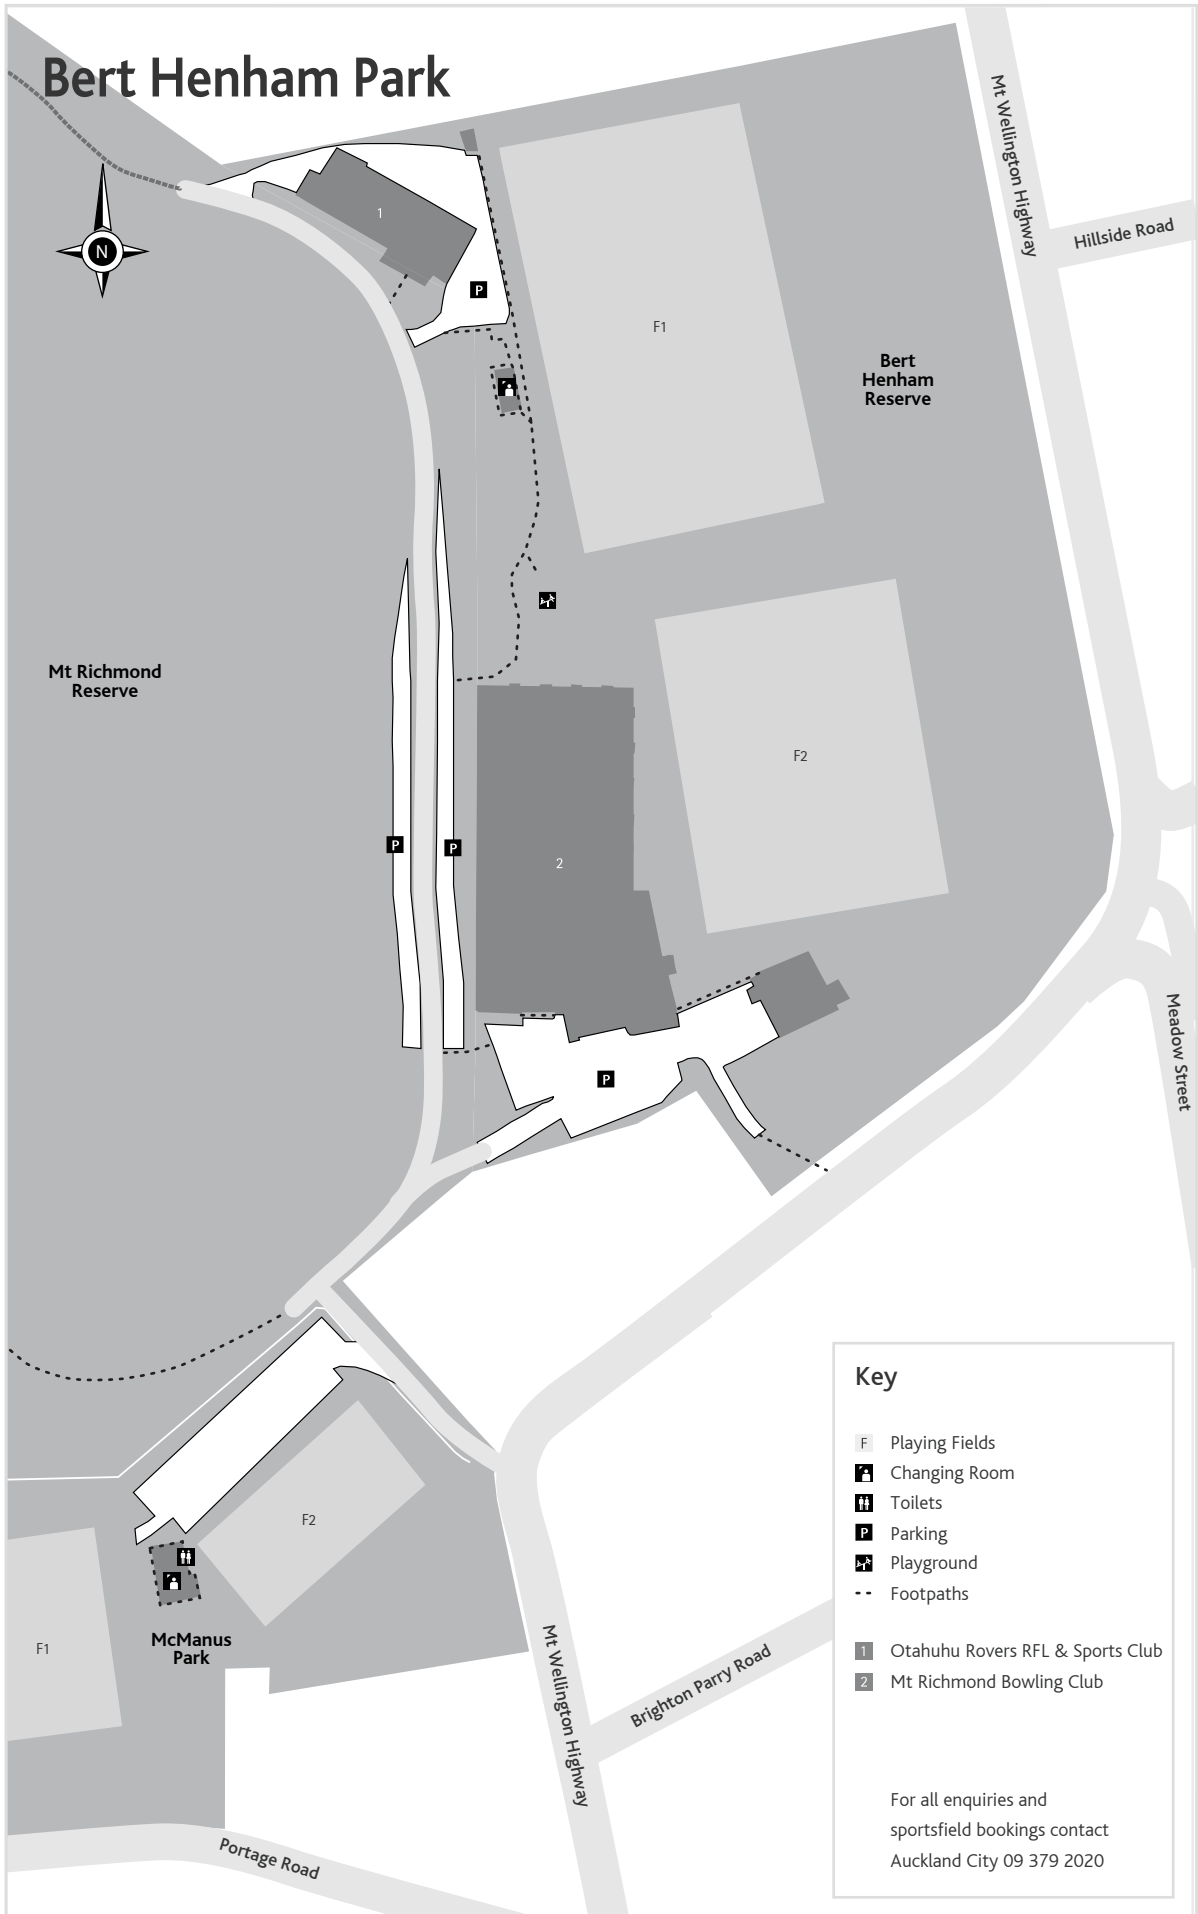

# Bert Henham Park

## Key

- Playing Fields
- Changing Room
- Toilets
- Parking
- Playground
- Footpaths
- Otahuhu Rovers RFL & Sports Club
- Mt Richmond Bowling Club

For all enquiries and sportsfield bookings contact Auckland City 09 379 2020