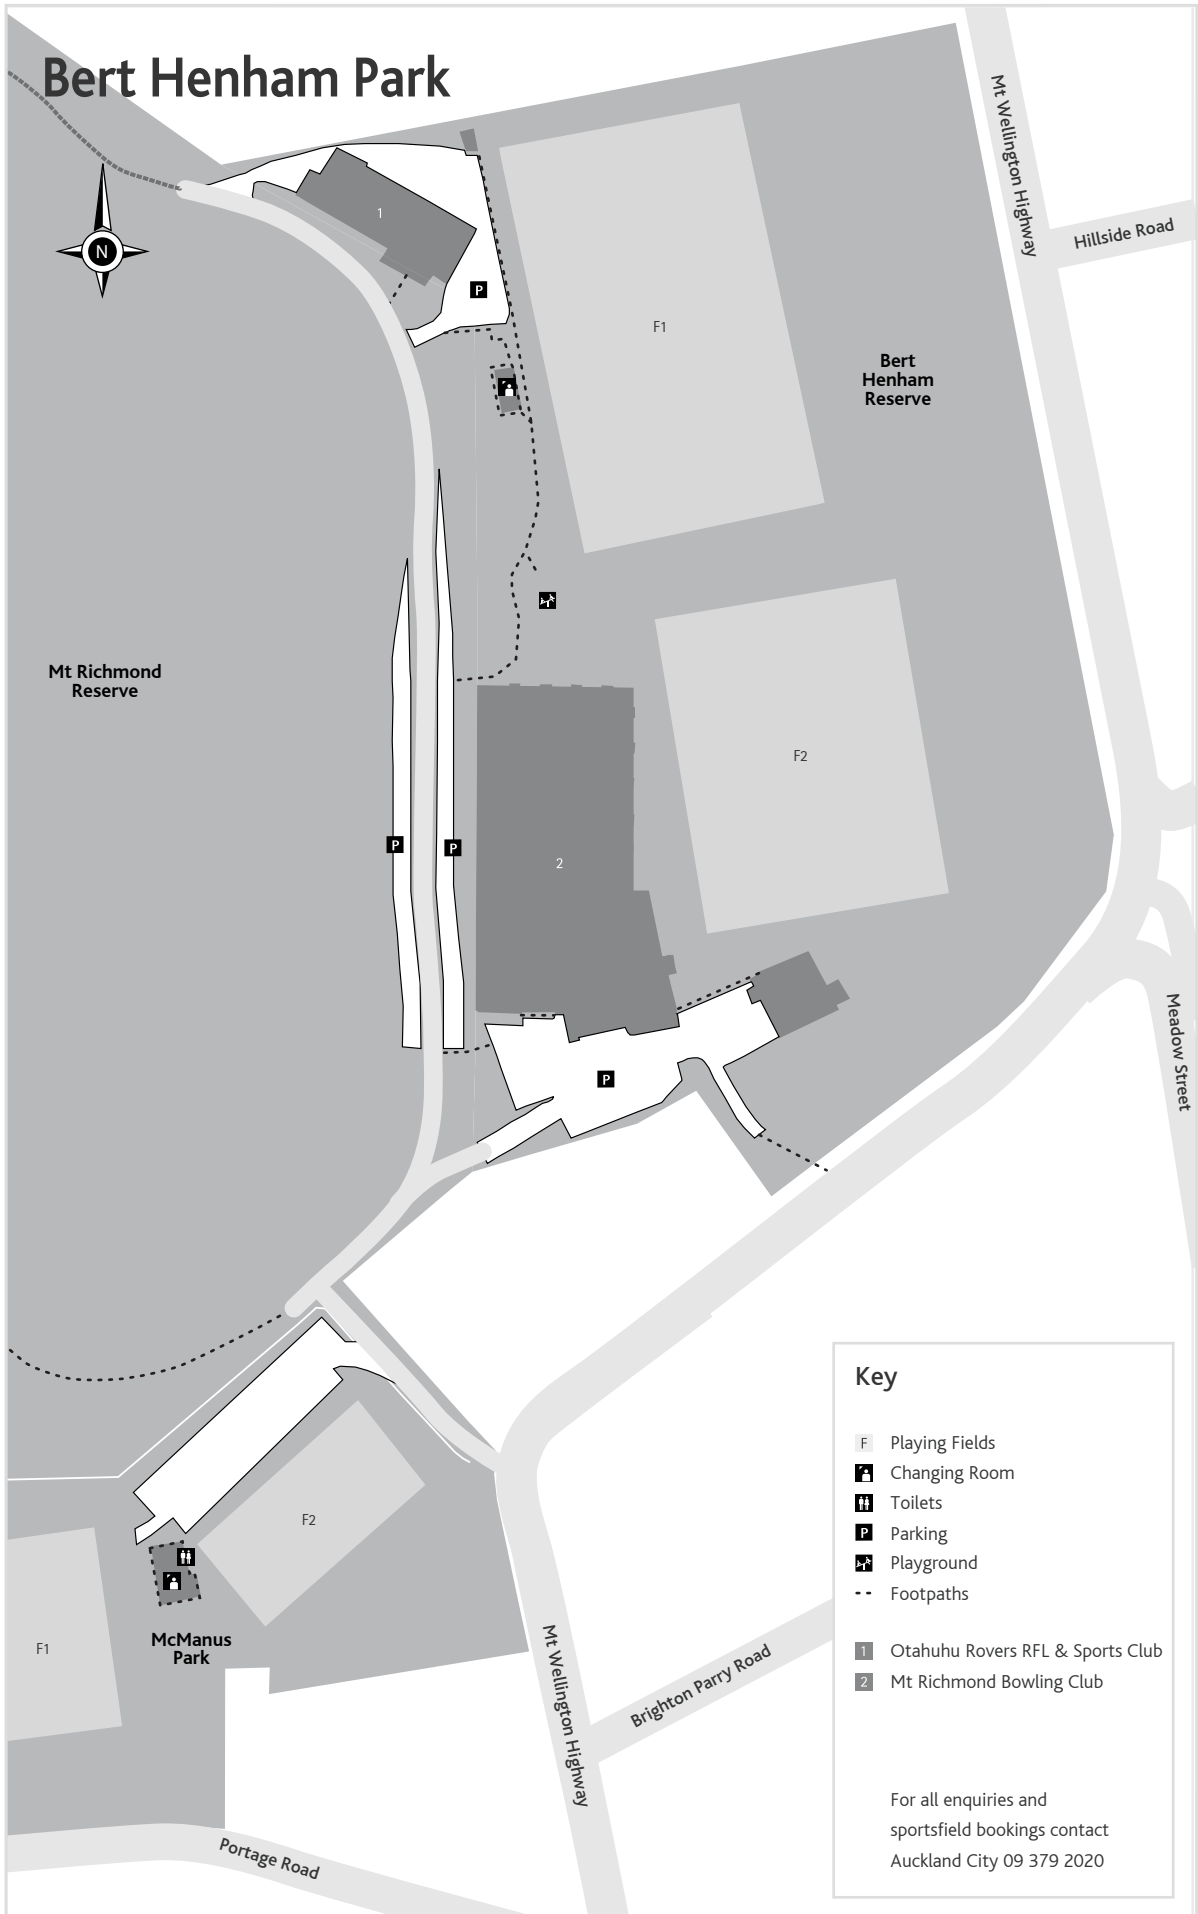

Bert Henham Park

Key

- Playing Fields
- Changing Room
- Toilets
- Parking
- Playground
- Footpaths
- Otahuhu Rovers RFL & Sports Club
- Mt Richmond Bowling Club

For all enquiries and sportsfield bookings contact Auckland City 09 379 2020