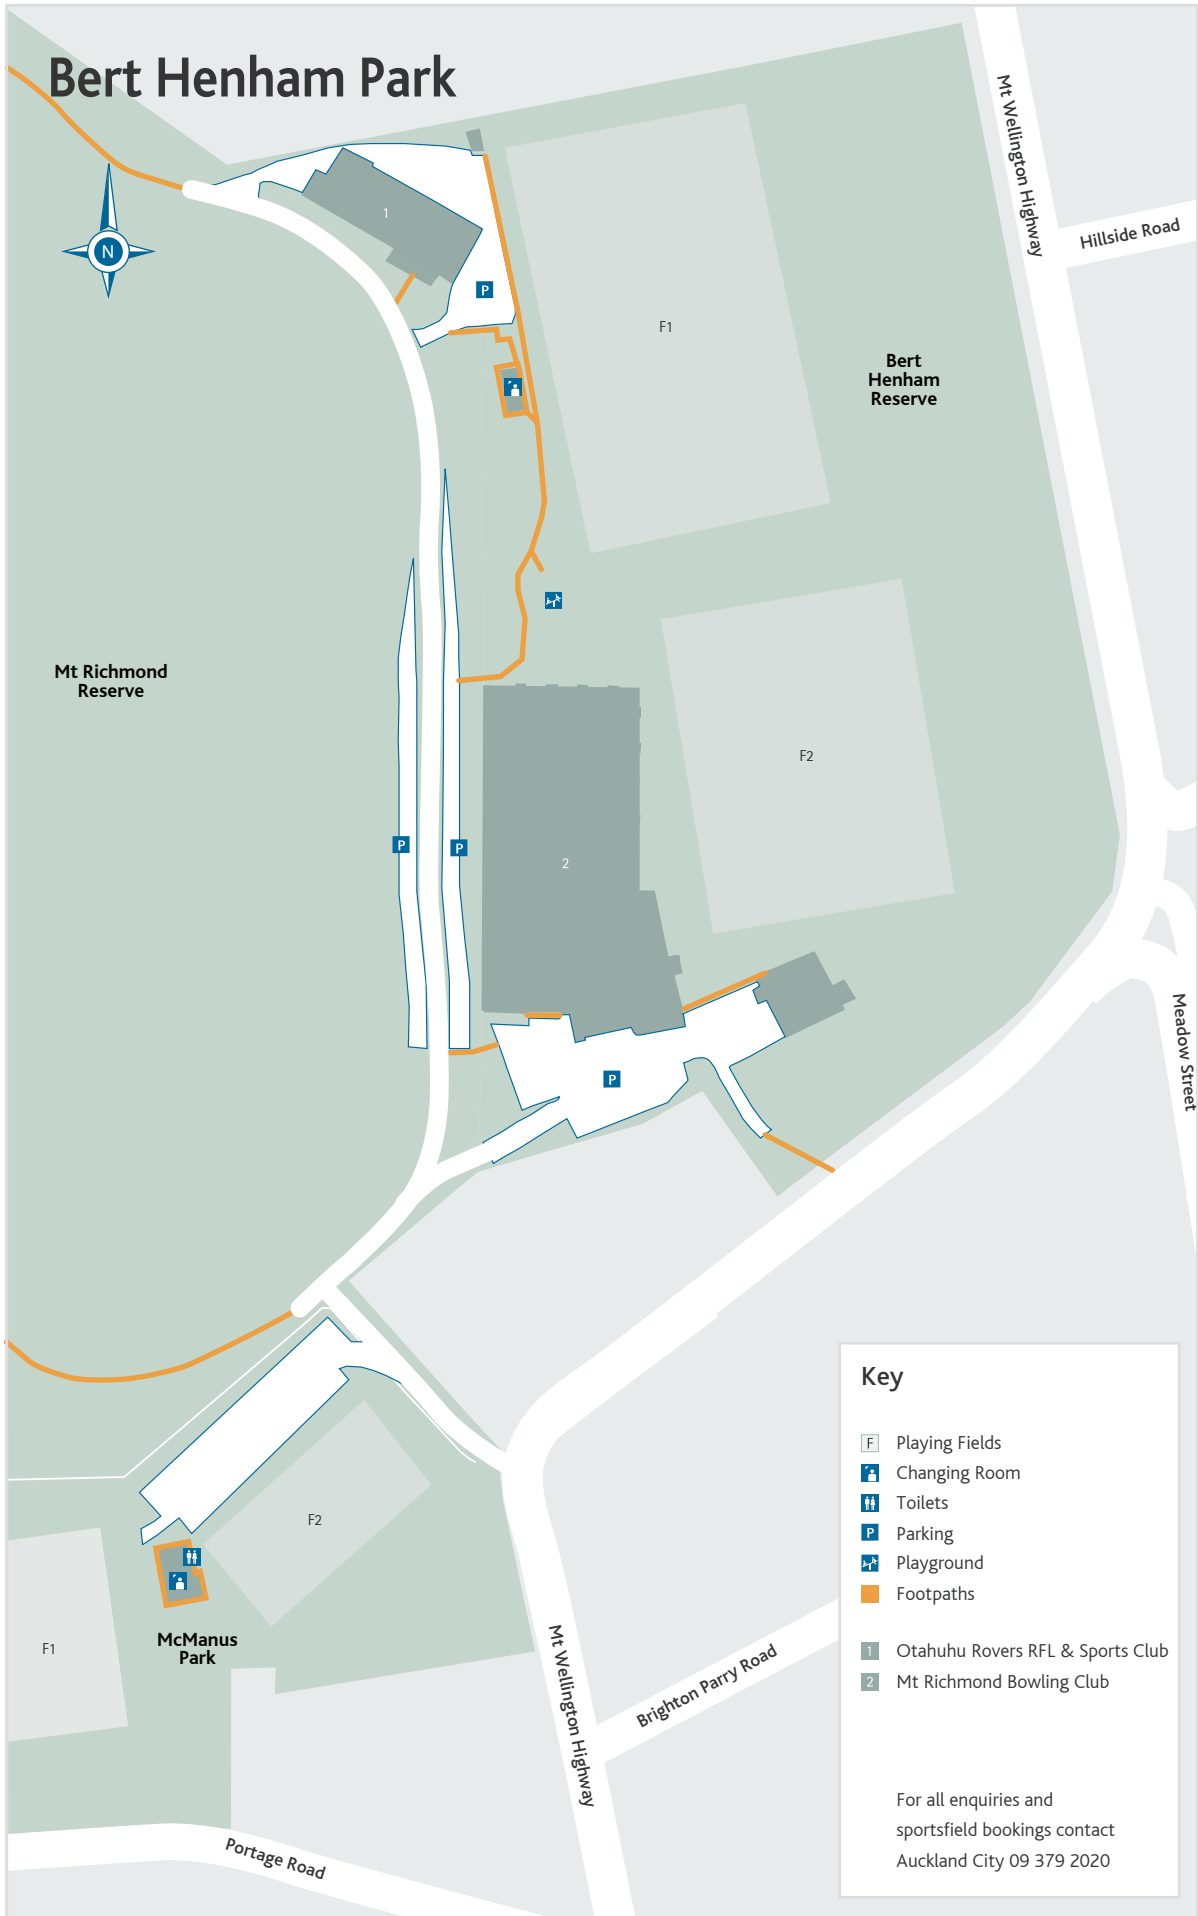

Bert Henham Park

Key

- Playing Fields
- Changing Room
- Toilets
- Parking
- Playground
- Footpaths
- Otahuhu Rovers RFL & Sports Club
- Mt Richmond Bowling Club

For all enquiries and sportsfield bookings contact Auckland City 09 379 2020