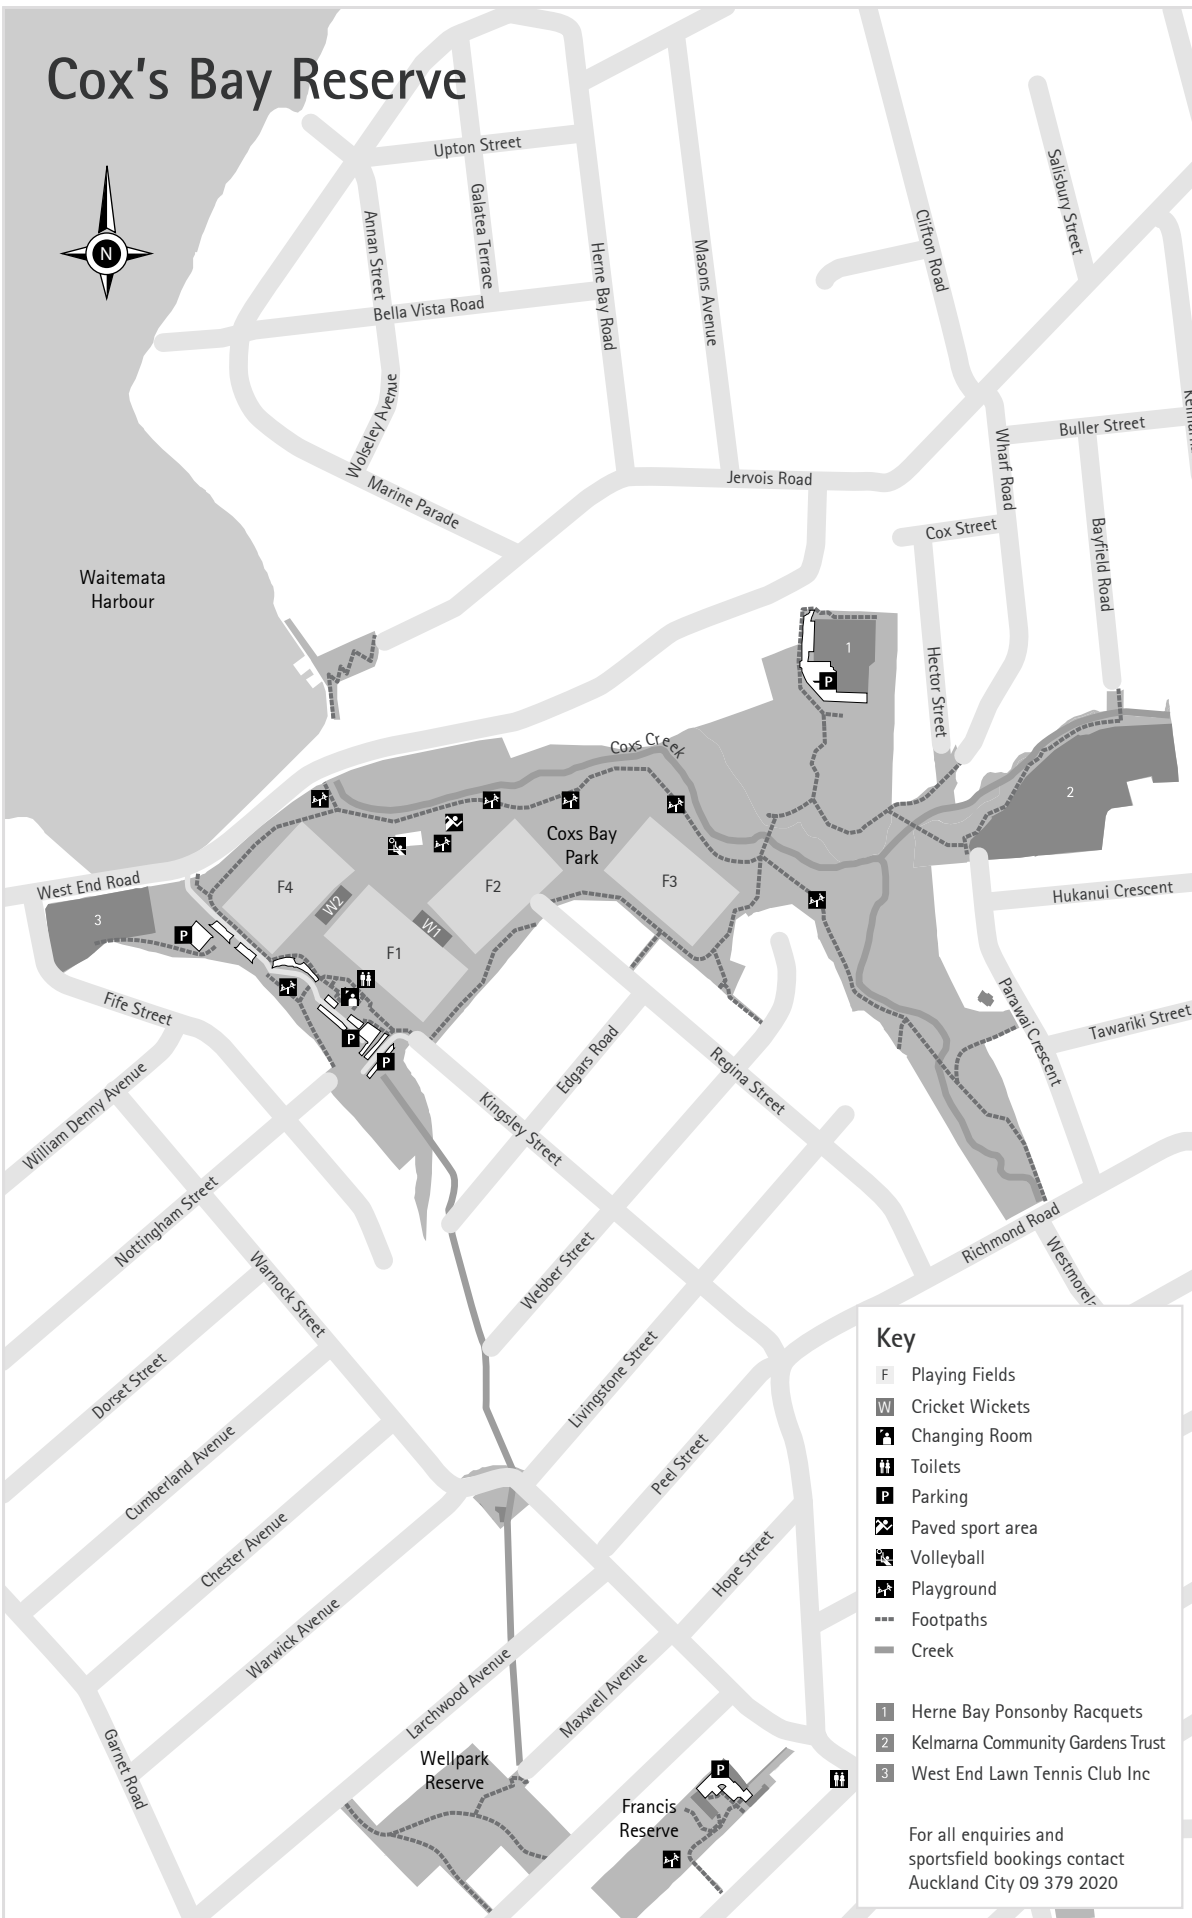

# Cox's Bay Reserve

**Key**

- F Playing Fields
- W Cricket Wickets
- Person icon Changing Room
- Toilet icon Toilets
- P Parking
- Person icon Paved sport area
- Volleyball icon Volleyball
- Star icon Playground
- Footpaths
- Creek