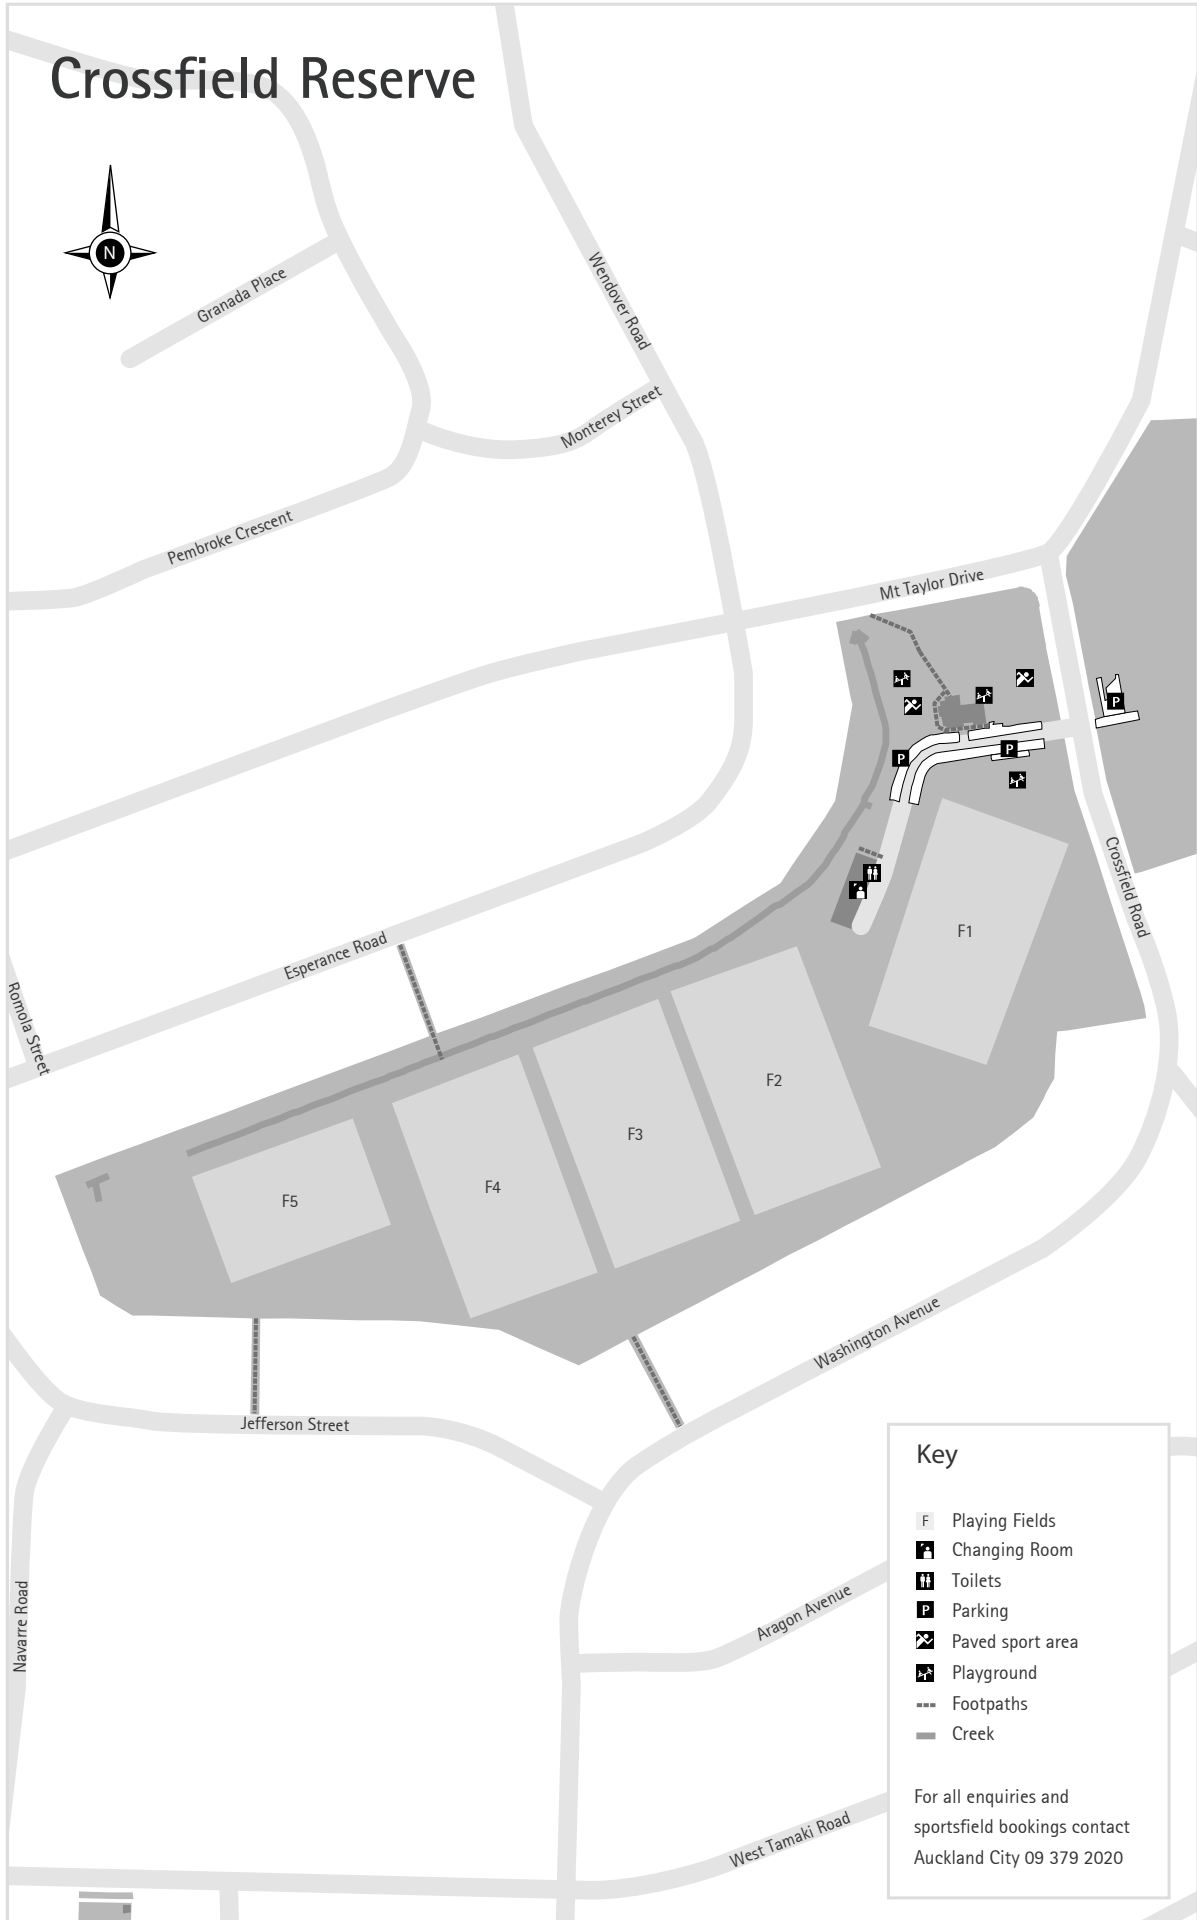

Crossfield Reserve

Key

- Playing Fields
- Changing Room
- Toilets
- Parking
- Paved sport area
- Playground
- Footpaths
- Creek

For all enquiries and sportsfield bookings contact Auckland City 09 379 2020