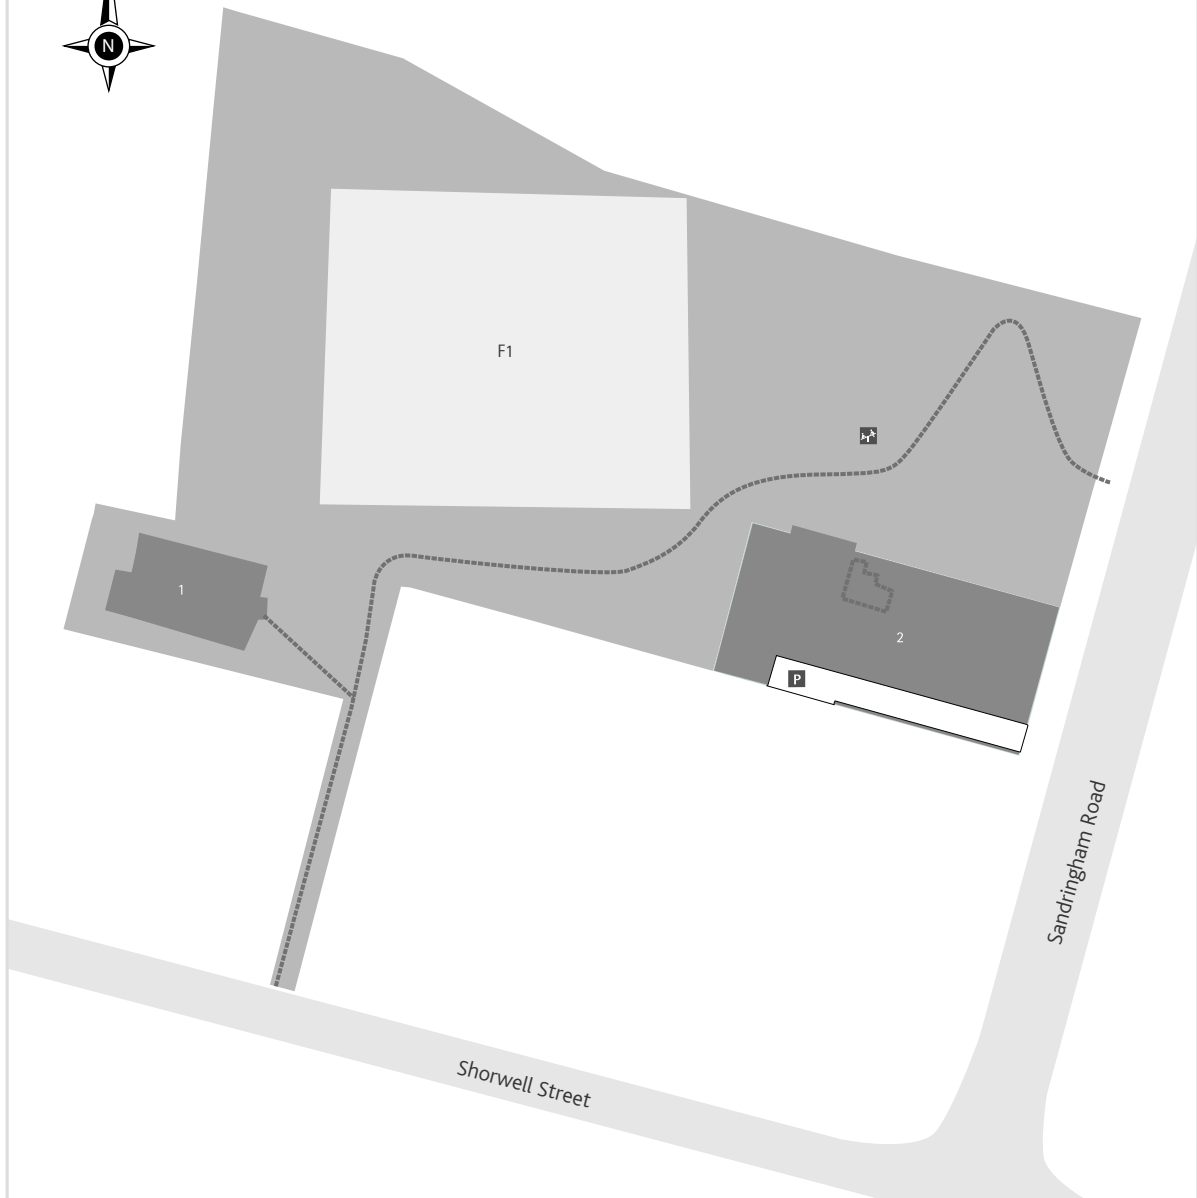

Edendale Reserve

Key

-  Playing Fields
-  Parking
-  Playground
-  Footpaths
-  Scout Assn Edendale Group
-  RNZ Plunket Soc Sandringham Rd

For all enquiries and sportsfield bookings contact Auckland City 09 379 2020