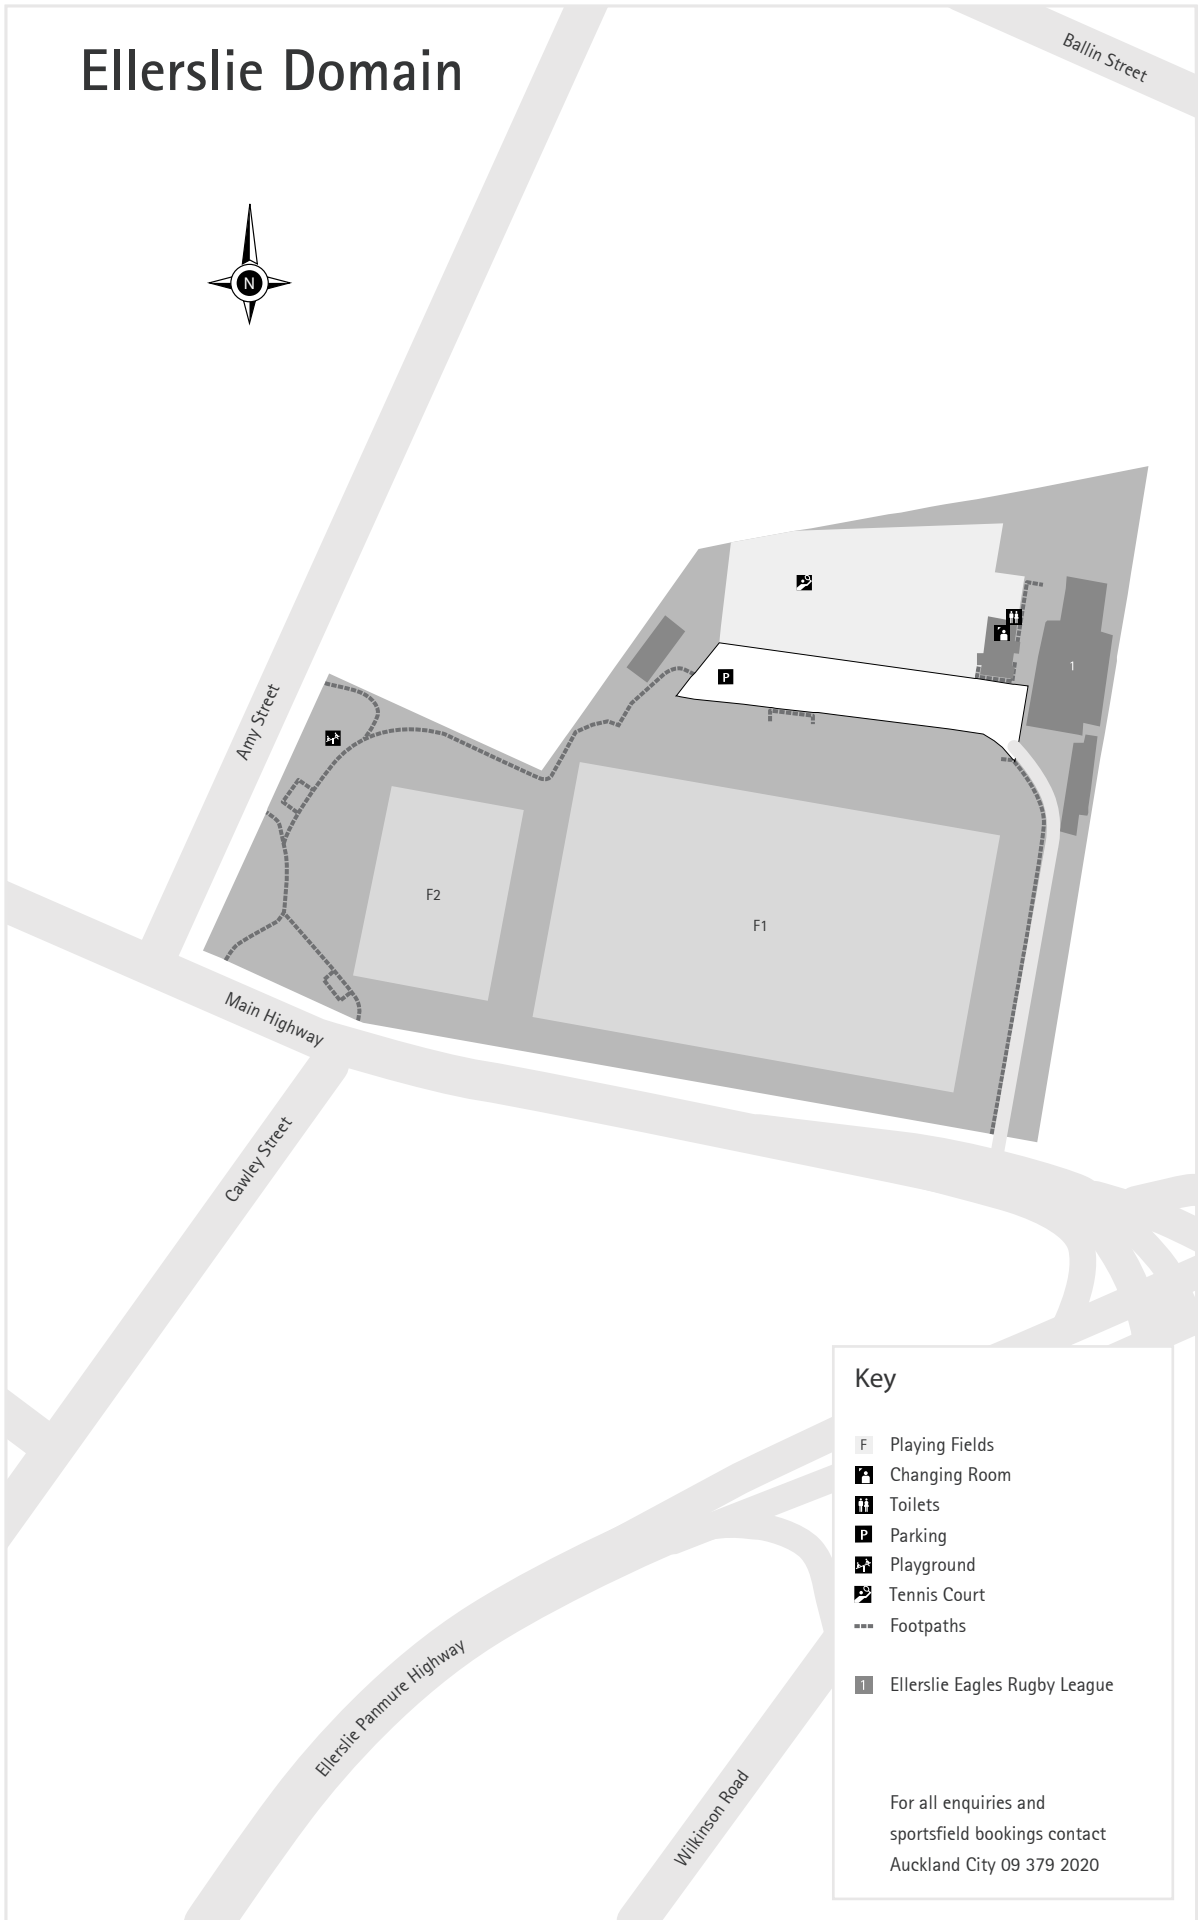

Ellerslie Domain

Key

- F Playing Fields
- Changing Room
- Toilets
- P Parking
- Playground
- Tennis Court
- Footpaths
- 1 Ellerslie Eagles Rugby League

For all enquiries and
sportsfield bookings contact
Auckland City 09 379 2020